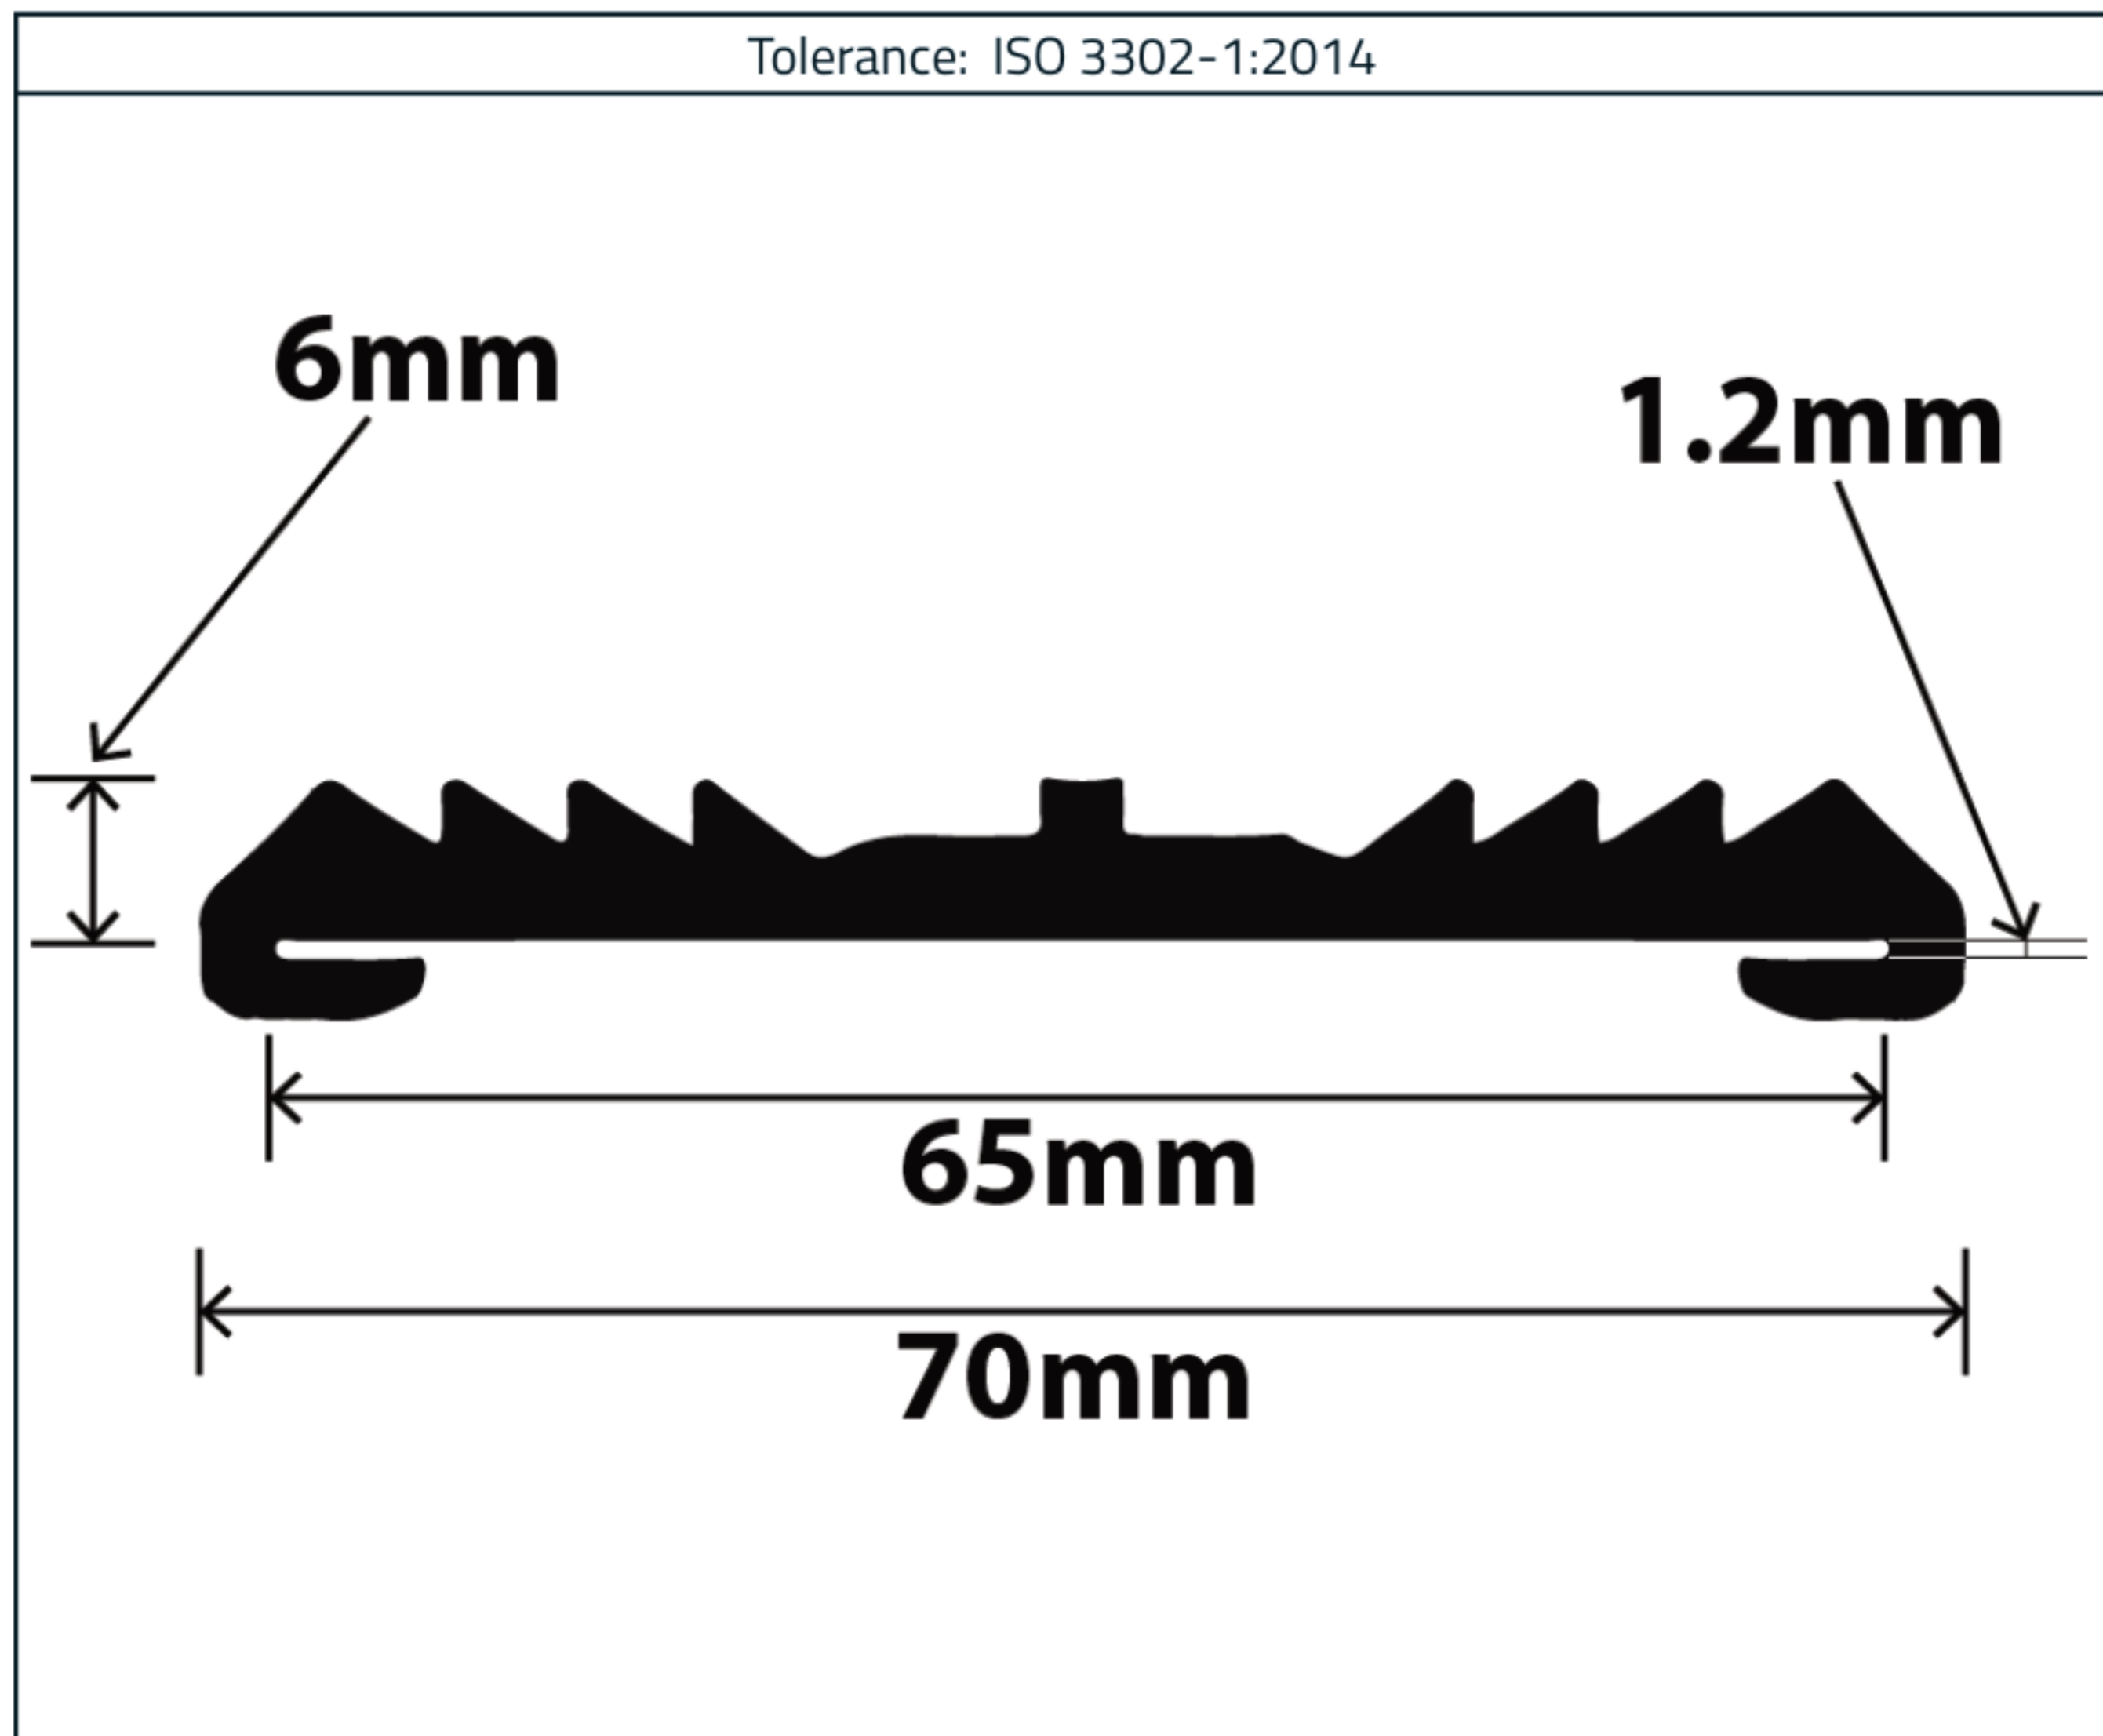

Tank "Clamp" Strap Extrusions - 6mm x 70mm

Product Code: RCO-616-K

Measurements:

Height	Width	Weight	Packing kg/box/m
6mm	70mm	436 gr/m	35m/15.3kg

The information contained on this product information sheet is to be used as guidance. The advice is given in good faith and does not constitute any guarantee or recommendation for suitability. The Rubber Company cannot be held liable for any damage caused by incorrect installation. We hereby reserve the right to change the technical information herewith without notification or prior agreement.