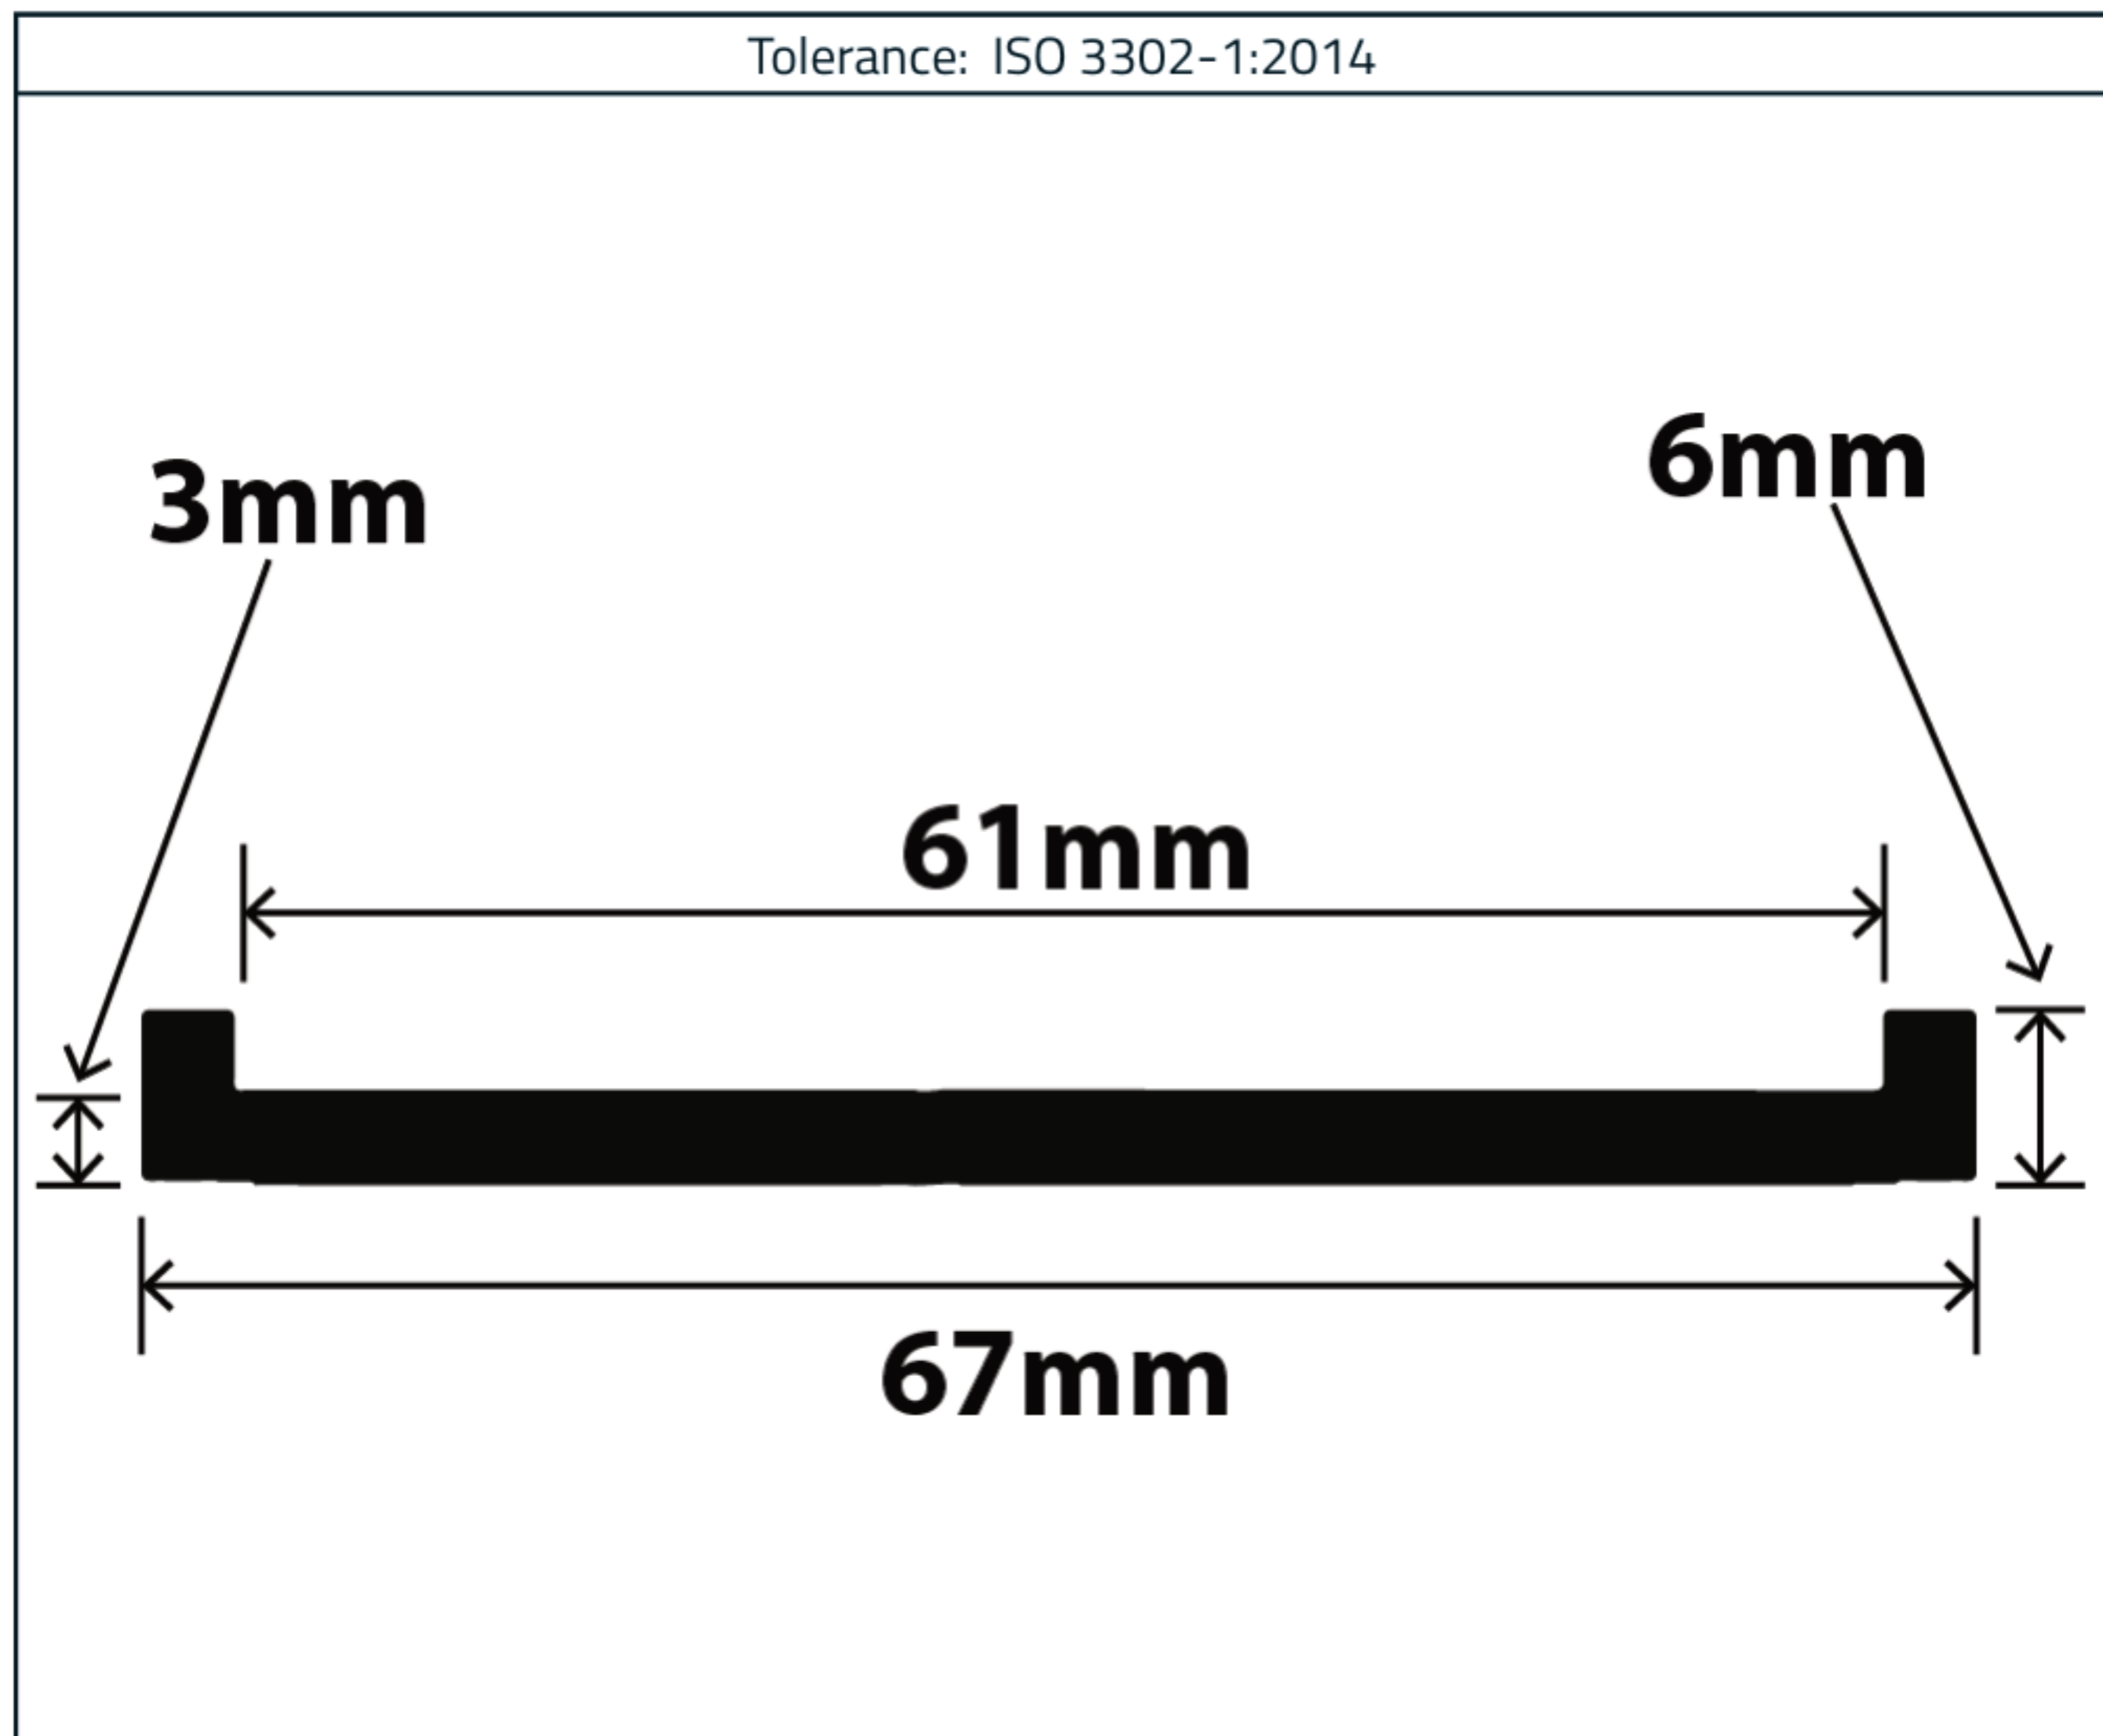

Tank "Clamp" Strap Extrusions - 6mm x 67mm

Product Code: RCO-1930-K

Measurements:

Height	Width	Weight	Packing kg/box/m
6mm	67mm	285 gr/m	50m/14.3kg

The information contained on this product information sheet is to be used as guidance. The advice is given in good faith and does not constitute any guarantee or recommendation for suitability. The Rubber Company cannot be held liable for any damage caused by incorrect installation. We hereby reserve the right to change the technical information herewith without notification or prior agreement.