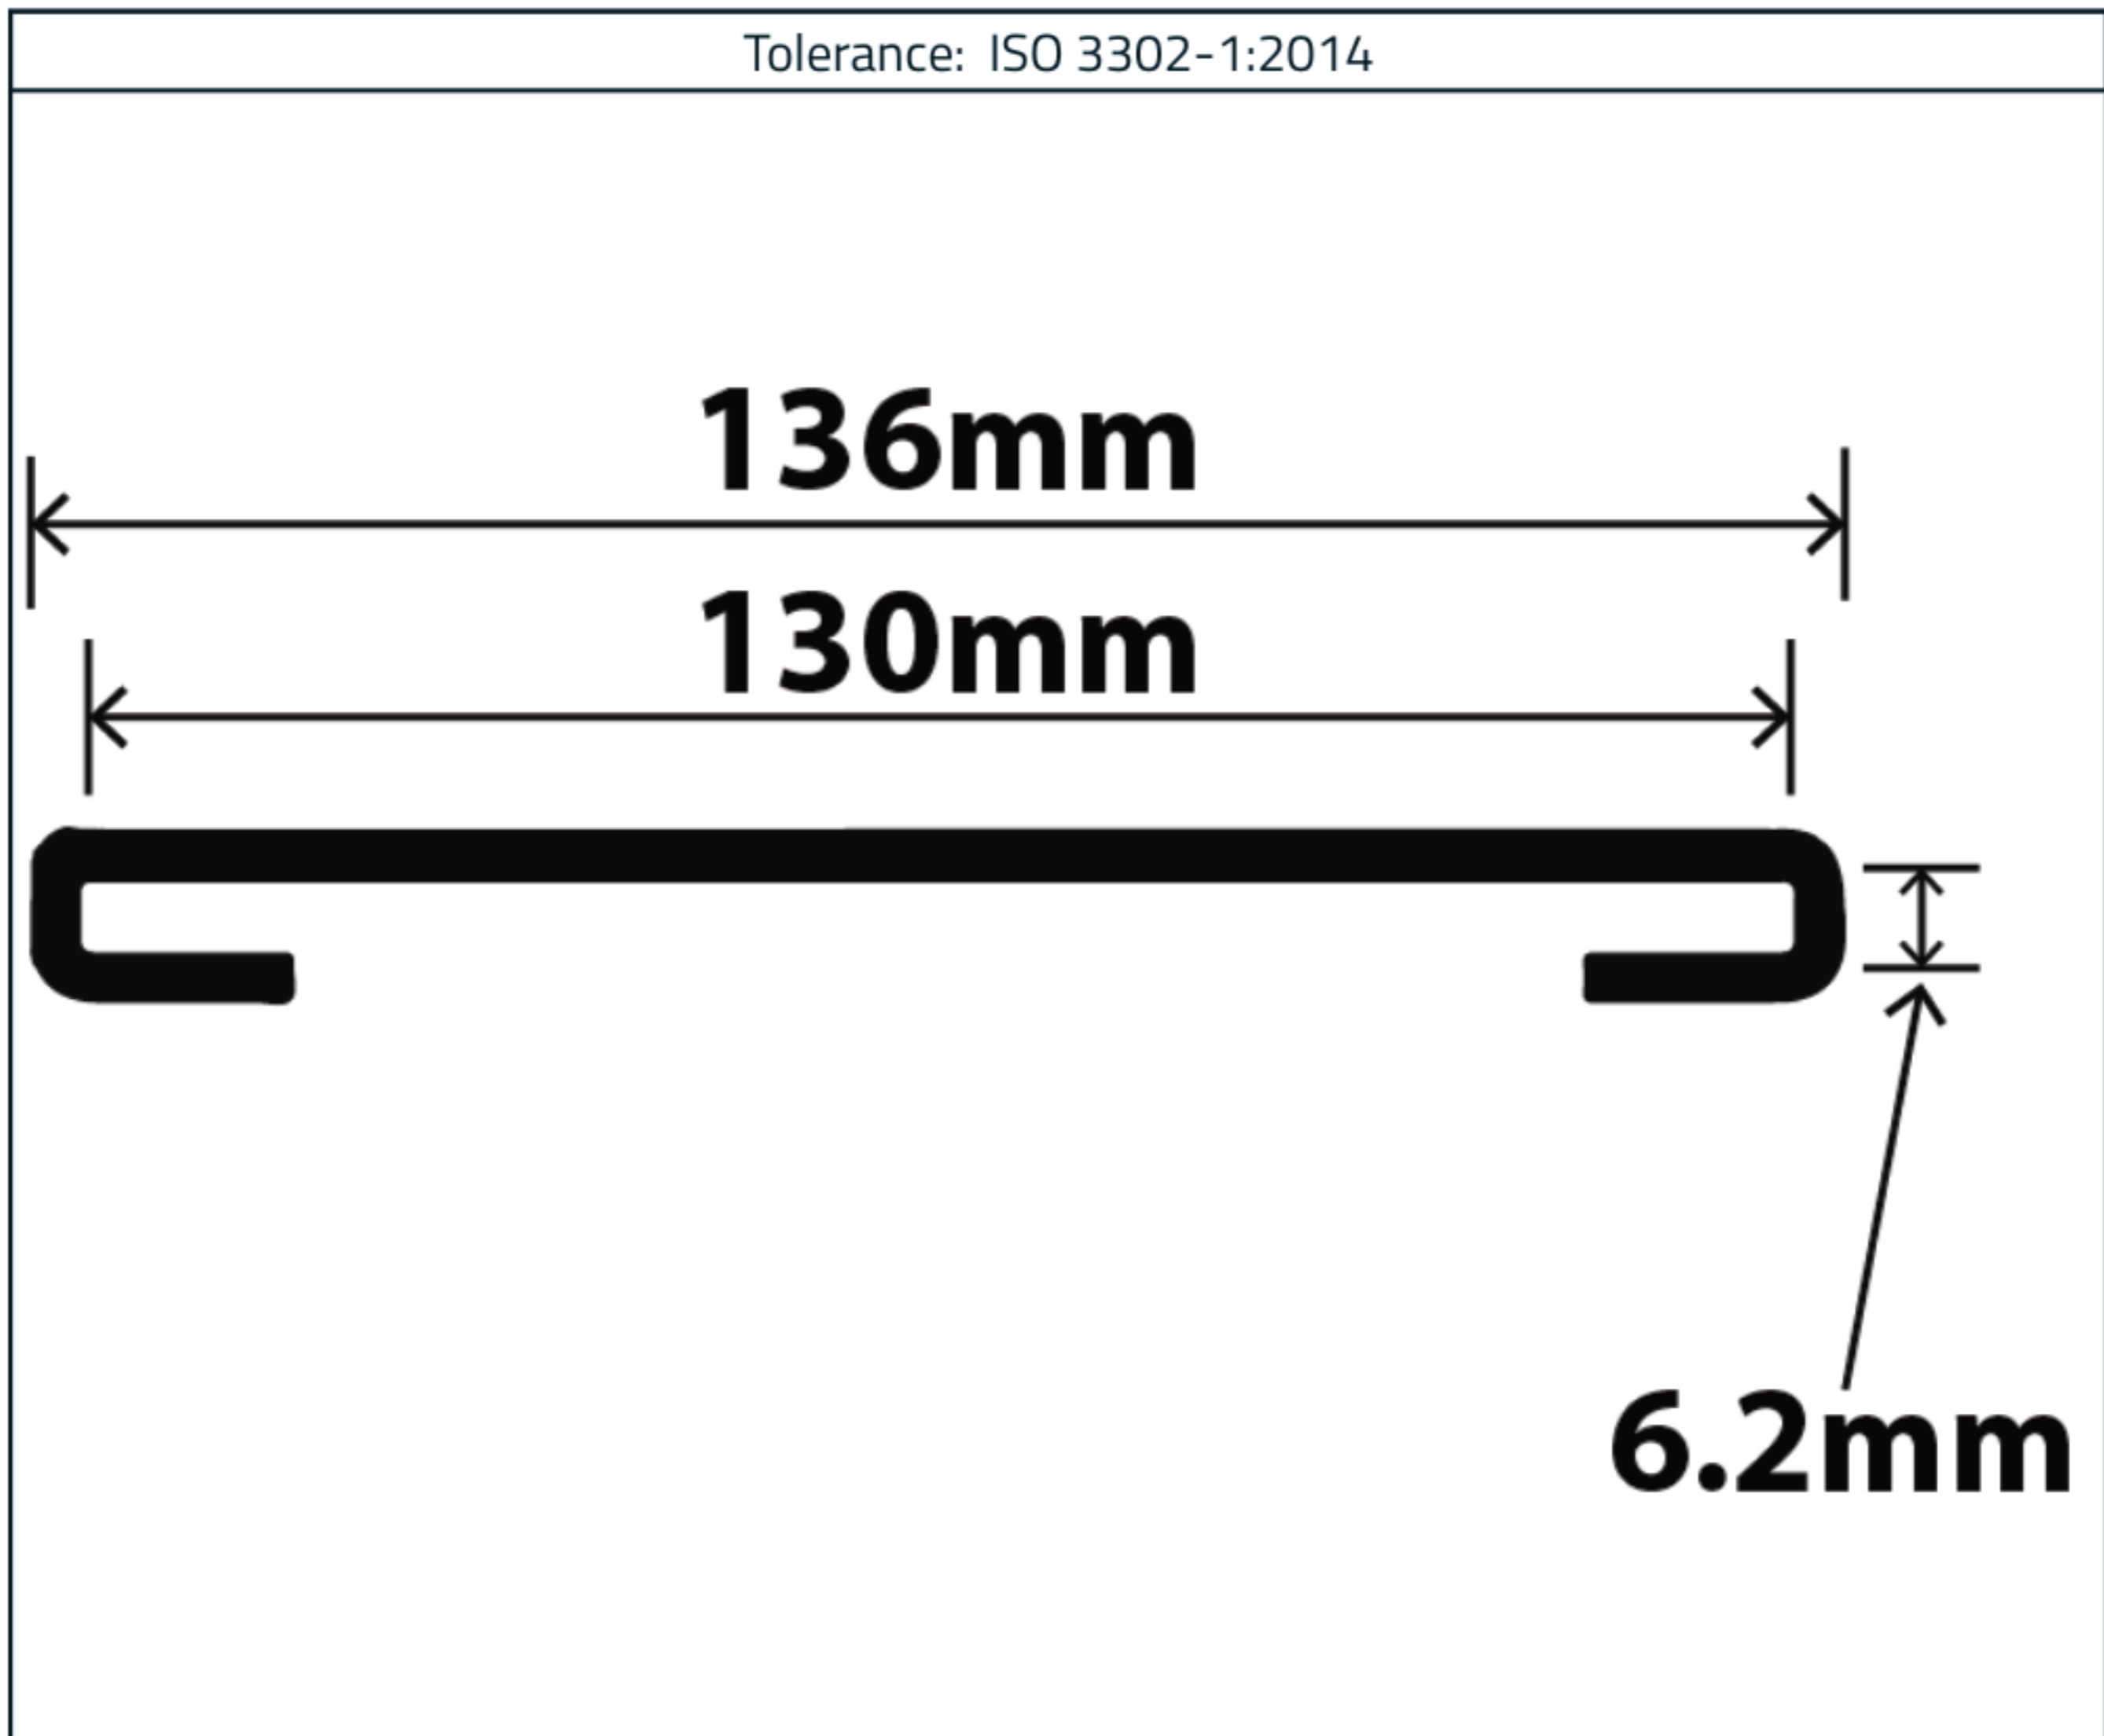

Tank "Clamp" Strap Extrusions - 6.2mm x 136mm
Product Code: RCO-10611-K

Measurements:

Height	Width	Weight	Packing kg/box/m
6.2mm	136mm	711 gr/m	20m/14.2kg

The information contained on this product information sheet is to be used as guidance. The advice is given in good faith and does not constitute any guarantee or recommendation for suitability. The Rubber Company cannot be held liable for any damage caused by incorrect installation. We hereby reserve the right to change the technical information herewith without notification or prior agreement.