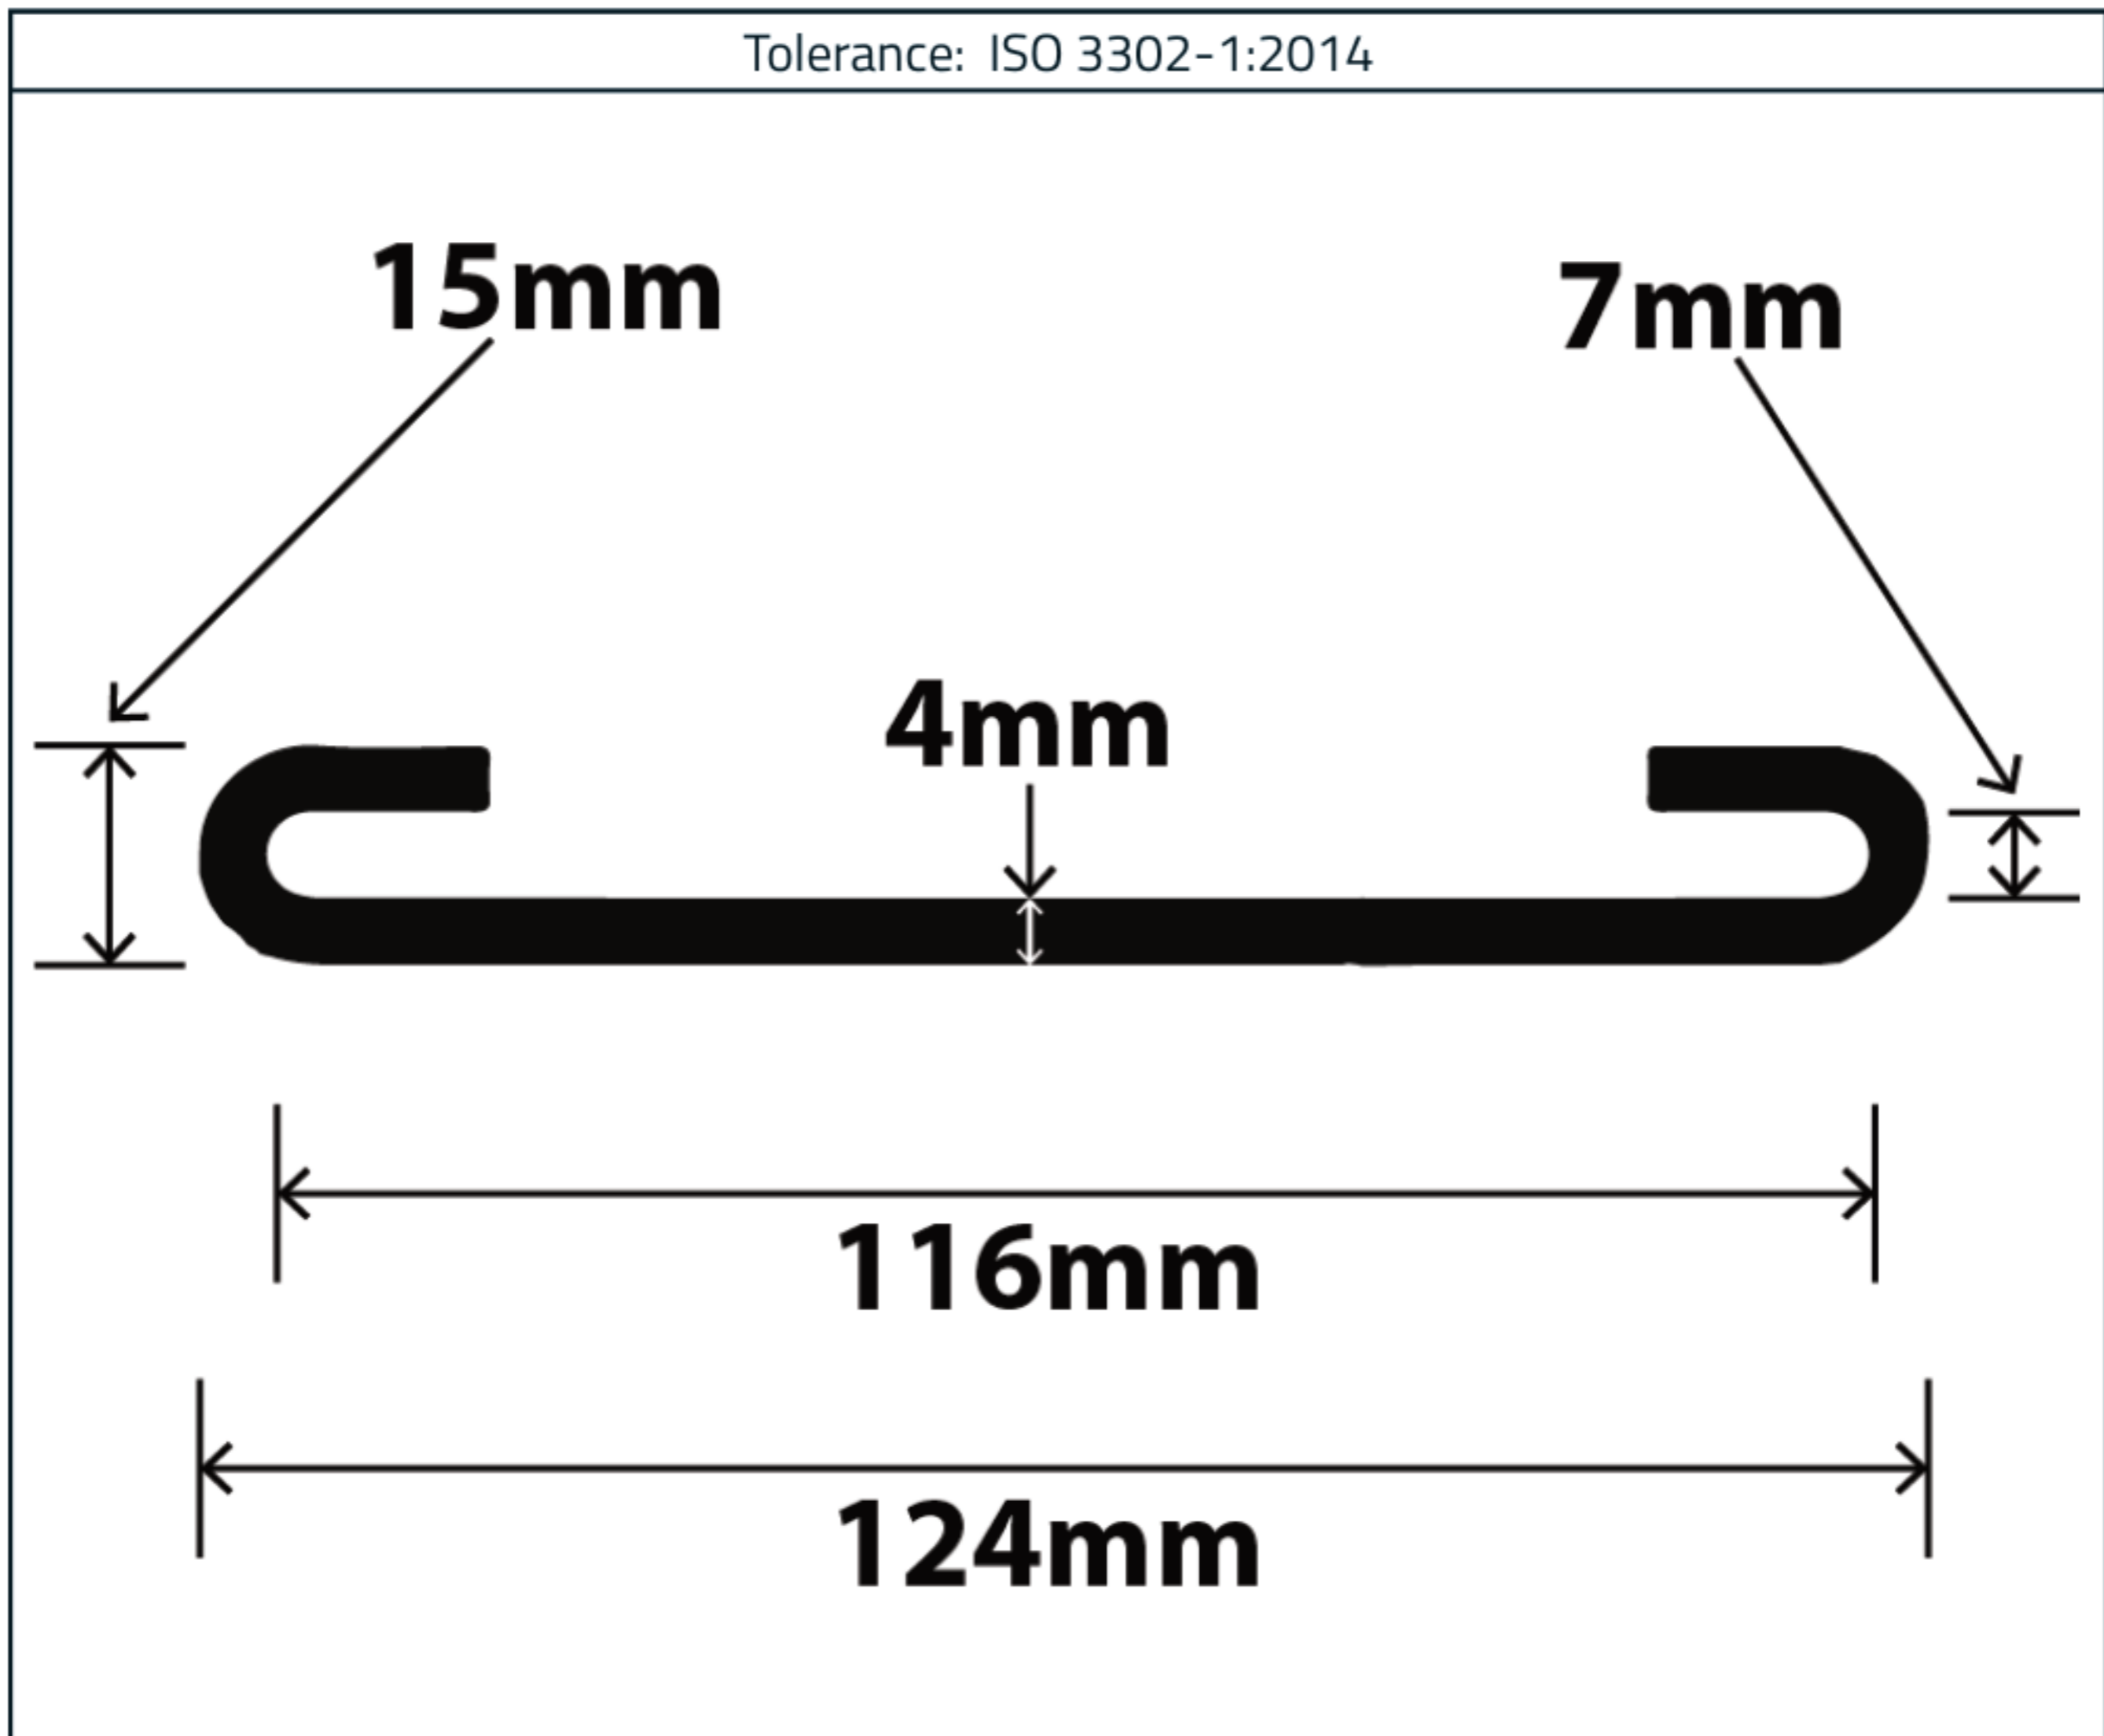

Tank "Clamp" Strap Extrusions - 15mm x 124mm
Product Code: RCO-10200-K

Measurements:

Height	Width	Weight	Packing kg/box/m
15mm	124mm	876 gr/m	15m/13.2kg

The information contained on this product information sheet is to be used as guidance. The advice is given in good faith and does not constitute any guarantee or recommendation for suitability. The Rubber Company cannot be held liable for any damage caused by incorrect installation. We hereby reserve the right to change the technical information herewith without notification or prior agreement.