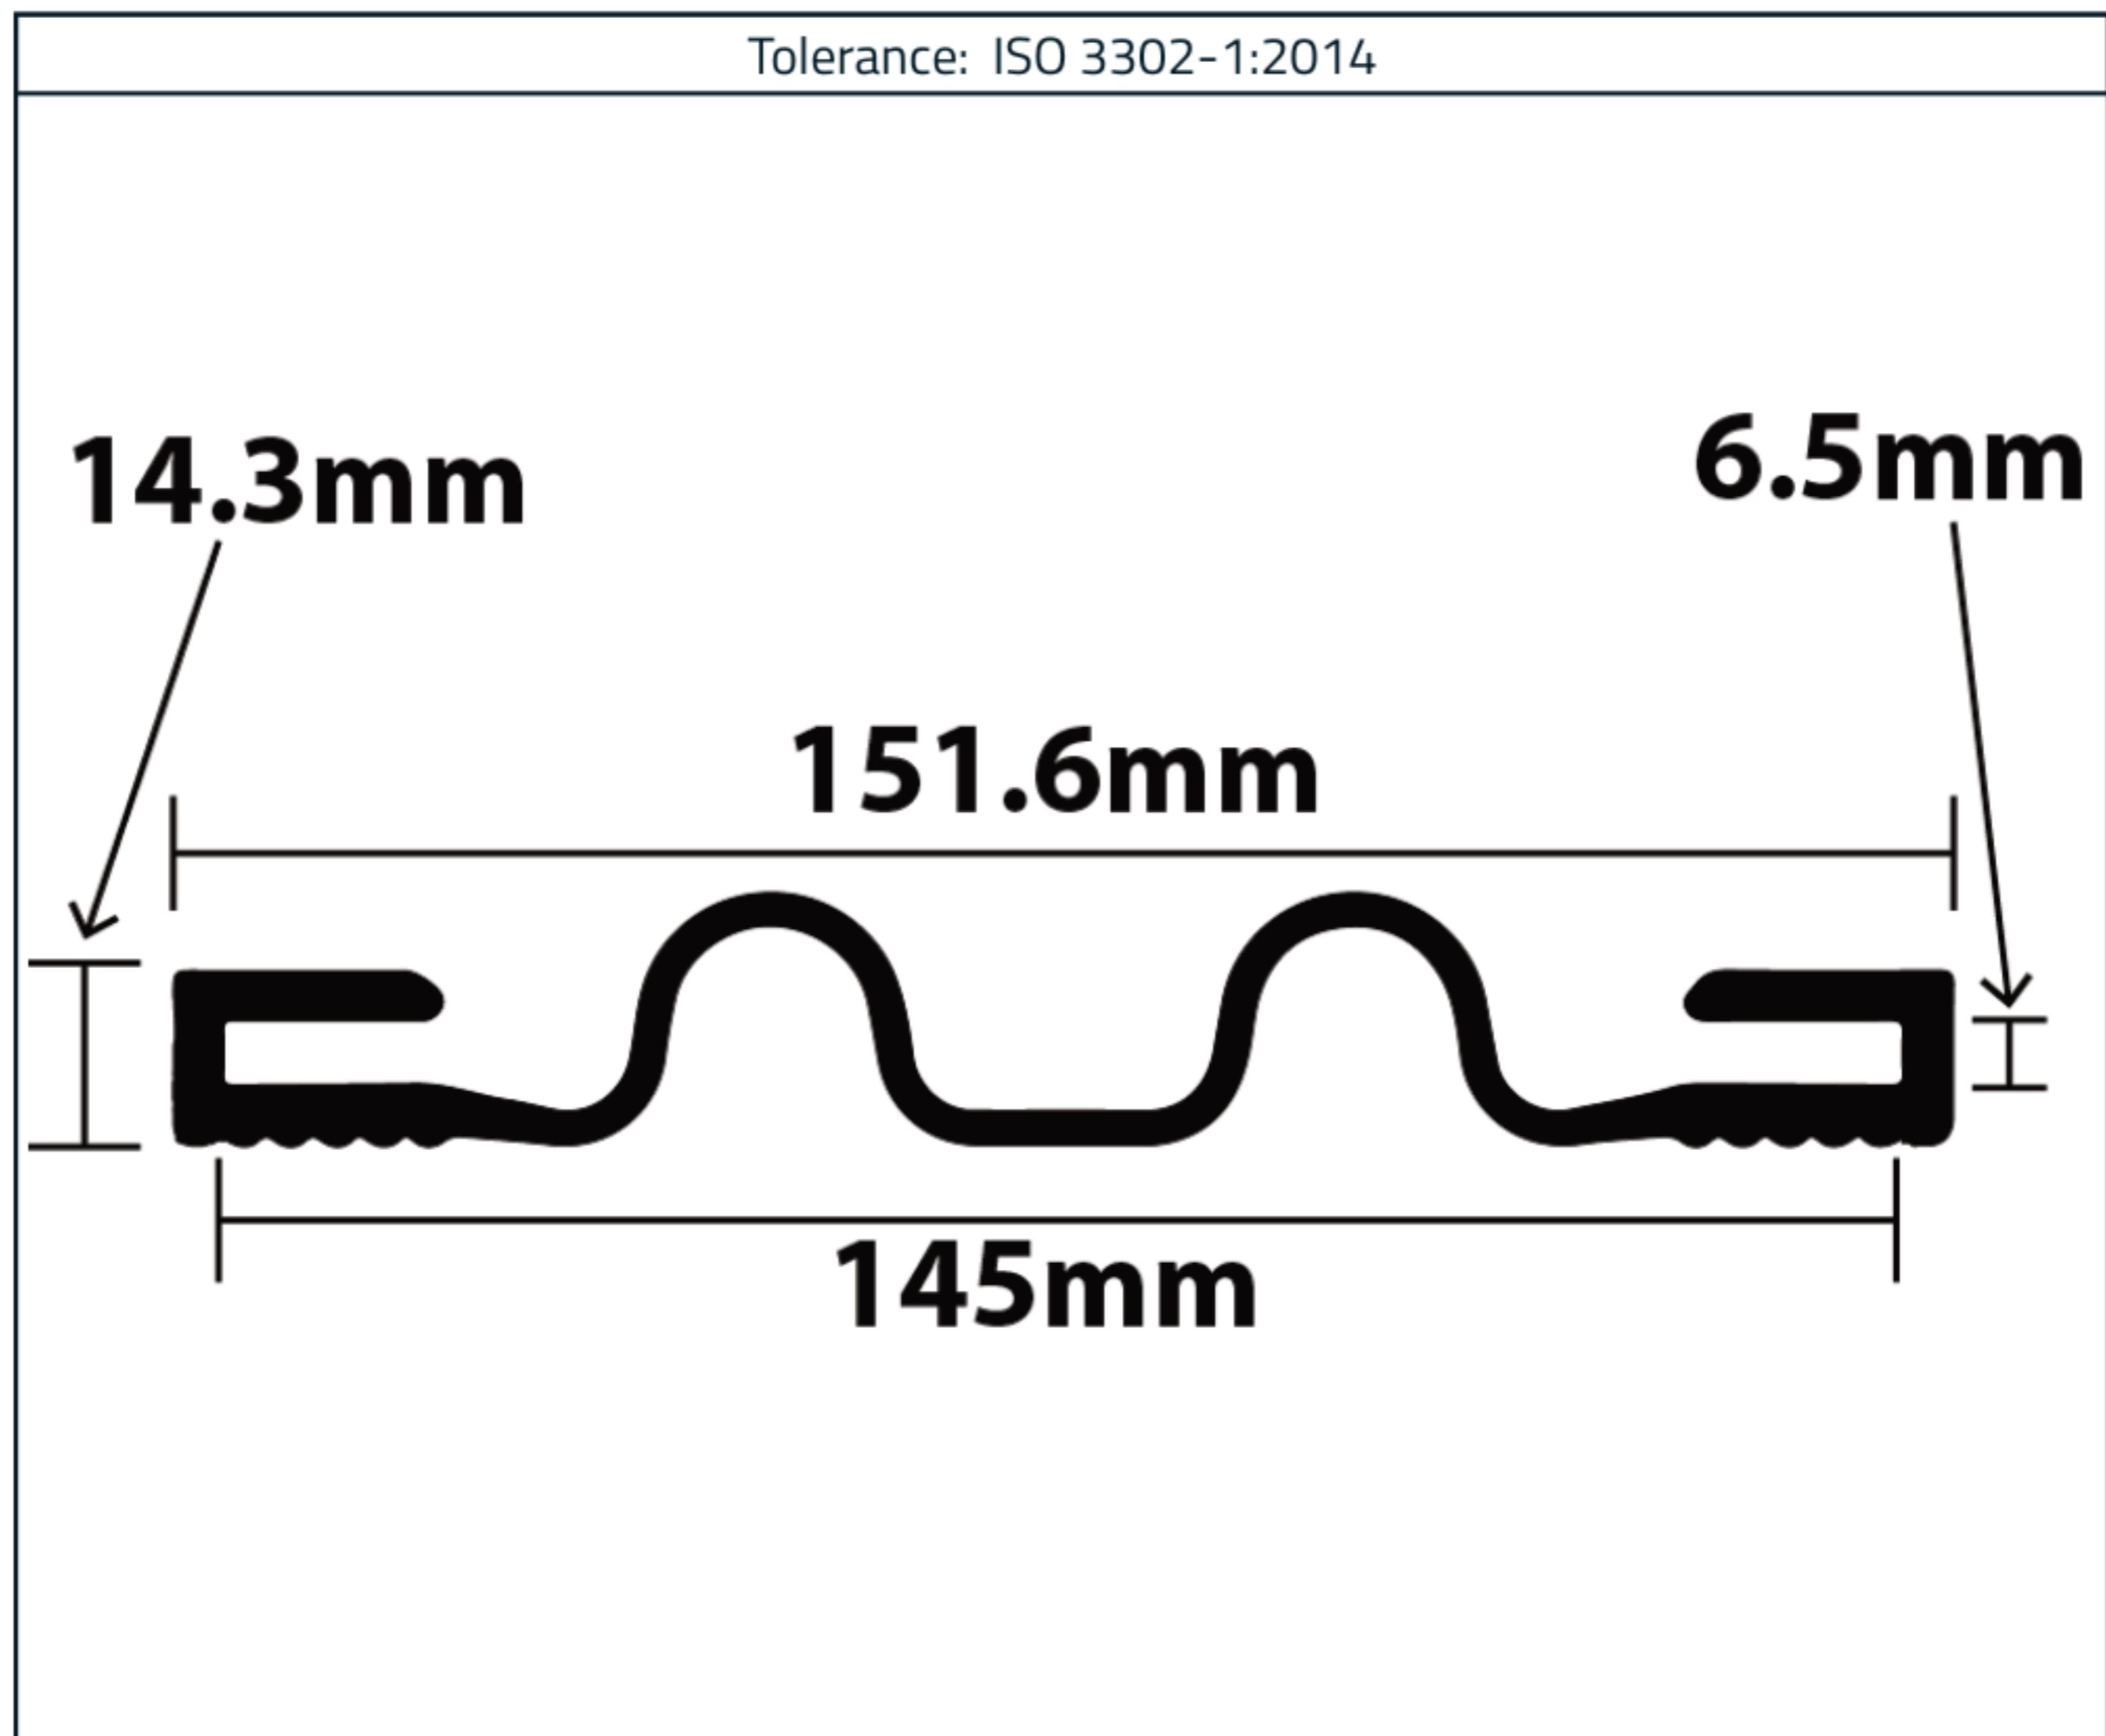

## Tank "Clamp" Strap Extrusions - 14.3mm x 145mm

Product Code: RCO-10067-2-K

### Measurements:

Height	Width	Weight	Packing kg/box/m
14.3mm	145mm	885 gr/m	15m/13.3kg

The information contained on this product information sheet is to be used as guidance. The advice is given in good faith and does not constitute any guarantee or recommendation for suitability. The Rubber Company cannot be held liable for any damage caused by incorrect installation. We hereby reserve the right to change the technical information herewith without notification or prior agreement.