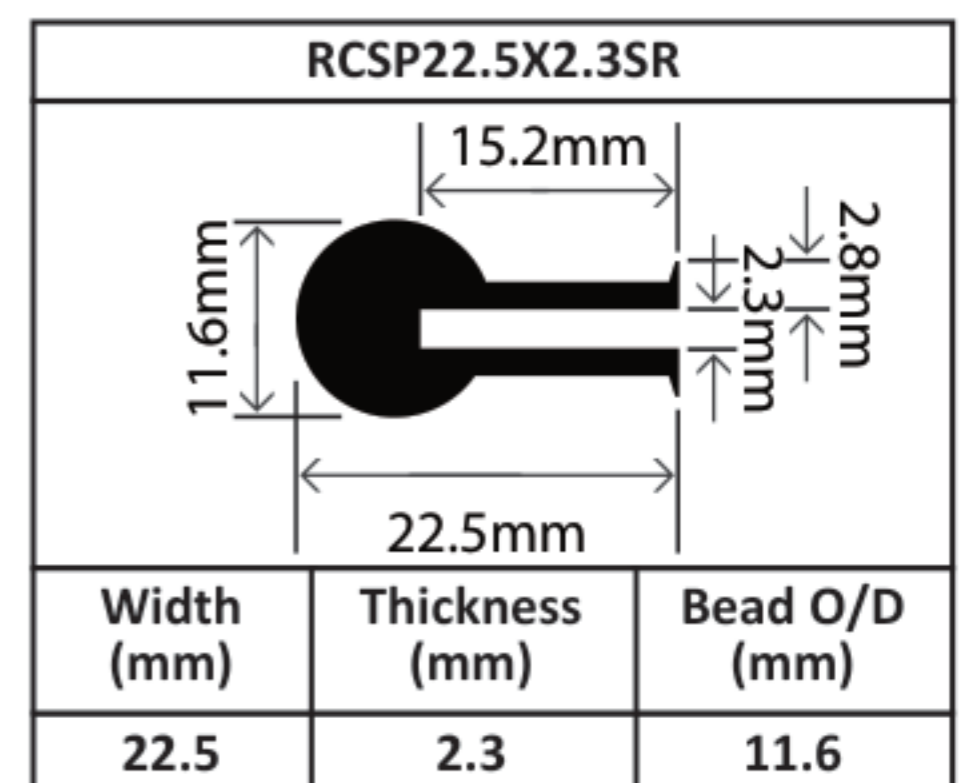

Solid Silicone P/Bead Profiles

Solid Silicone P/Bead Profiles

RCSP25X2/6SR		
		
Width (mm)	Thickness (mm)	Bead O/D (mm)
25	2	5.8

RCSP25X2.5V		
		
Width (mm)	Thickness (mm)	Bead O/D (mm)
25	2.5	11

RCSP25.2X2V		
		
Width (mm)	Thickness (mm)	Bead O/D (mm)
25.2	2	13

RCSP29X8V		
		
Width (mm)	Thickness (mm)	Bead O/D (mm)
29	8	20

RCSP30X2.5V		
		
Width (mm)	Thickness (mm)	Bead O/D (mm)
30	2.5	9

RCSP30X2.5SR		
		
Width (mm)	Thickness (mm)	Bead O/D (mm)
30	2.5	7

RCSP30X5V		
		
Width (mm)	Thickness (mm)	Bead O/D (mm)
30	5	10

RCSP43X3V		
		
Width (mm)	Thickness (mm)	Bead O/D (mm)
43	3	15

RCSP45X1.5SR		
		
Width (mm)	Thickness (mm)	Bead O/D (mm)
45	1.5	3

RCSP47.5X5V		
		
Width (mm)	Thickness (mm)	Bead O/D (mm)
47.5	5	25

RCSP50X4V		
		
Width (mm)	Thickness (mm)	Bead O/D (mm)
50	4	15

RCSP50X9V		
		
Width (mm)	Thickness (mm)	Bead O/D (mm)
50	9	26

RCSP57X4V		
		
Width (mm)	Thickness (mm)	Bead O/D (mm)
57	4	25

Solid Silicone P/Bead Profiles

RCSP57X4SR		
		
Width (mm)	Thickness (mm)	Bead O/D (mm)
57	4	28