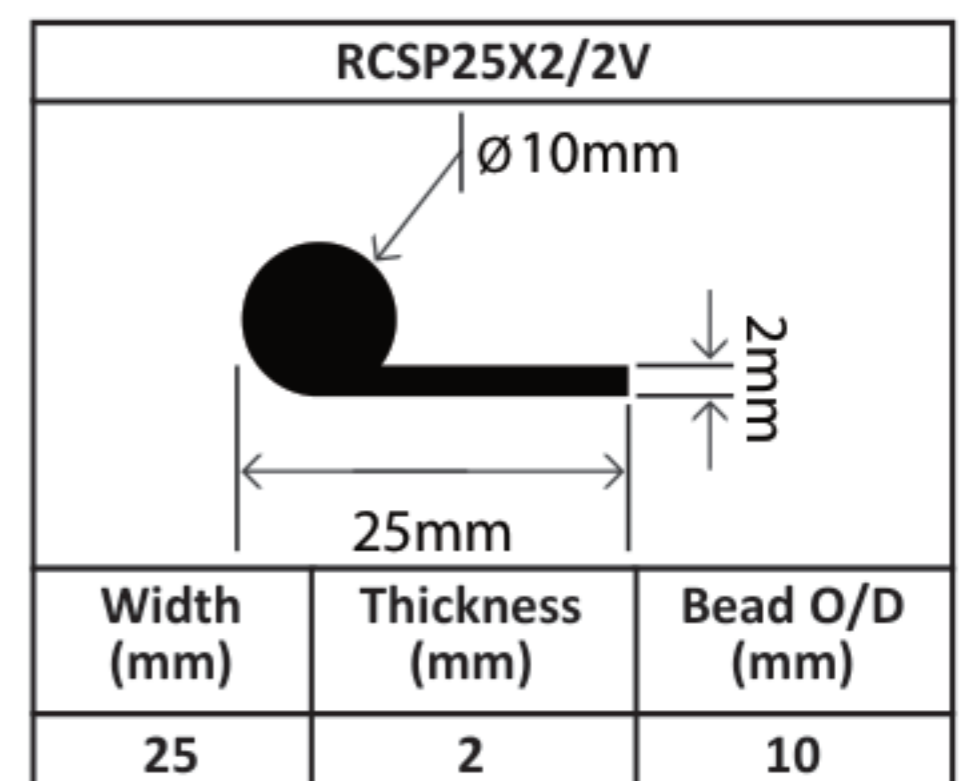

Solid Silicone P/Bead Profiles

Solid Silicone P/Bead Profiles

RCSP25X2/6SR		
		
Width (mm)	Thickness (mm)	Bead O/D (mm)
25	2	5.8

RCSP25X2.5V		
		
Width (mm)	Thickness (mm)	Bead O/D (mm)
25	2.5	11

RCSP25.2X2V		
		
Width (mm)	Thickness (mm)	Bead O/D (mm)
25.2	2	13

RCSP29X8V		
		
Width (mm)	Thickness (mm)	Bead O/D (mm)
29	8	20

RCSP30X2.5V		
		
Width (mm)	Thickness (mm)	Bead O/D (mm)
30	2.5	9

RCSP30X2.5SR		
		
Width (mm)	Thickness (mm)	Bead O/D (mm)
30	2.5	7

RCSP30X5V		
		
Width (mm)	Thickness (mm)	Bead O/D (mm)
30	5	10

RCSP43X3V		
		
Width (mm)	Thickness (mm)	Bead O/D (mm)
43	3	15

RCSP45X1.5SR		
		
Width (mm)	Thickness (mm)	Bead O/D (mm)
45	1.5	3

RCSP47.5X5V		
		
Width (mm)	Thickness (mm)	Bead O/D (mm)
47.5	5	25

RCSP50X4V		
		
Width (mm)	Thickness (mm)	Bead O/D (mm)
50	4	15

RCSP50X9V		
		
Width (mm)	Thickness (mm)	Bead O/D (mm)
50	9	26

RCSP57X4V		
		
Width (mm)	Thickness (mm)	Bead O/D (mm)
57	4	25

Solid Silicone P/Bead Profiles

RCSP57X4SR		
		
Width (mm)	Thickness (mm)	Bead O/D (mm)
57	4	28