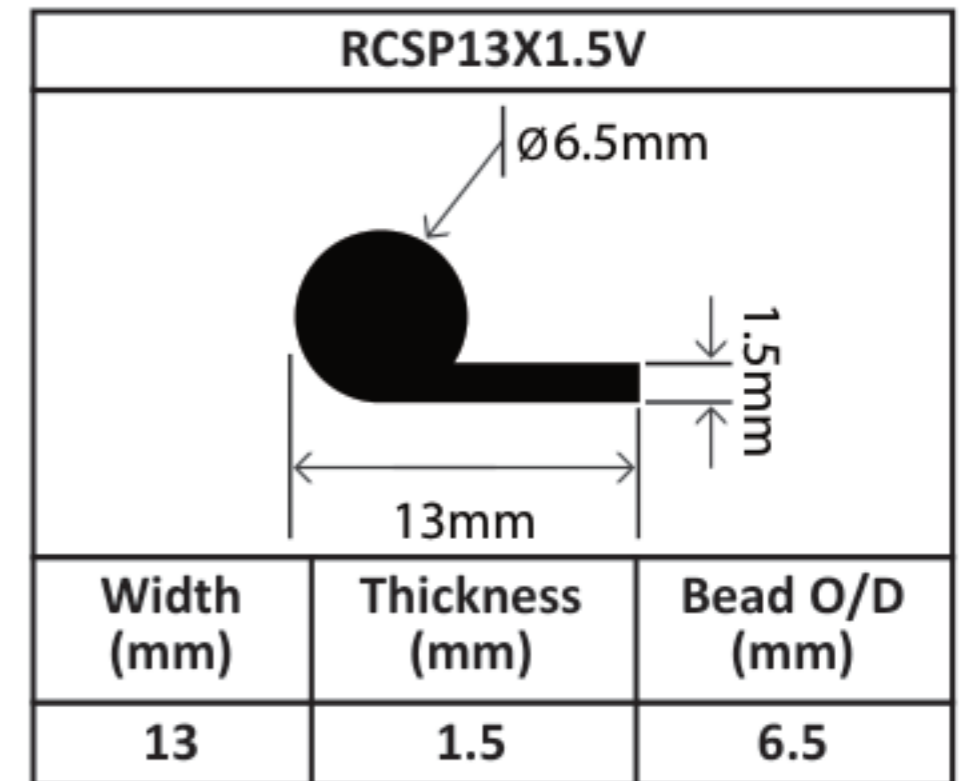

Solid Silicone P/Bead Profiles

Solid Silicone P/Bead Profiles

RCSP25X2/6SR		
		
Width (mm)	Thickness (mm)	Bead O/D (mm)
25	2	5.8

RCSP25X2.5V		
		
Width (mm)	Thickness (mm)	Bead O/D (mm)
25	2.5	11

RCSP25.2X2V		
		
Width (mm)	Thickness (mm)	Bead O/D (mm)
25.2	2	13

RCSP29X8V		
		
Width (mm)	Thickness (mm)	Bead O/D (mm)
29	8	20

RCSP30X2.5V		
		
Width (mm)	Thickness (mm)	Bead O/D (mm)
30	2.5	9

RCSP30X2.5SR		
		
Width (mm)	Thickness (mm)	Bead O/D (mm)
30	2.5	7

RCSP30X5V		
		
Width (mm)	Thickness (mm)	Bead O/D (mm)
30	5	10

RCSP40X3SR		
		
Width (mm)	Thickness (mm)	Bead O/D (mm)
40	3	12

RCSP40X3.5SR		
		
Width (mm)	Thickness (mm)	Bead O/D (mm)
40	3.5	9

RCSP41X3.4SR		
		
Width (mm)	Thickness (mm)	Bead O/D (mm)
41	3.4	15

RCSP42X1.5SR		
		
Width (mm)	Thickness (mm)	Bead O/D (mm)
42	1.5	7.1

RCSP43X3V		
		
Width (mm)	Thickness (mm)	Bead O/D (mm)
43	3	15

RCSP45X1.5SR		
		
Width (mm)	Thickness (mm)	Bead O/D (mm)
45	1.5	3

RCSP47.5X5V		
		
Width (mm)	Thickness (mm)	Bead O/D (mm)
47.5	5	25

RCSP50X4V		
		
Width (mm)	Thickness (mm)	Bead O/D (mm)
50	4	15