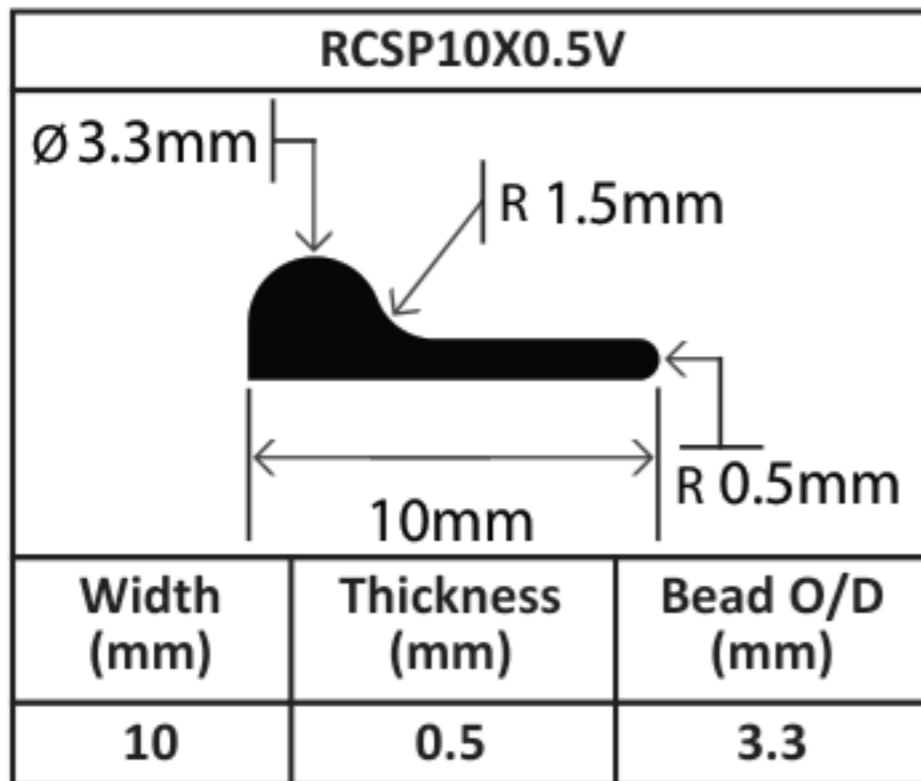

Solid Silicone P/Bead Profiles

Solid Silicone P/Bead Profiles

RCSP25X2/6SR		
		
Width (mm)	Thickness (mm)	Bead O/D (mm)
25	2	5.8

RCSP25X2.5V		
		
Width (mm)	Thickness (mm)	Bead O/D (mm)
25	2.5	11

RCSP25.2X2V		
		
Width (mm)	Thickness (mm)	Bead O/D (mm)
25.2	2	13

RCSP29X8V		
		
Width (mm)	Thickness (mm)	Bead O/D (mm)
29	8	20

RCSP30X2.5V		
		
Width (mm)	Thickness (mm)	Bead O/D (mm)
30	2.5	9

RCSP30X2.5SR		
		
Width (mm)	Thickness (mm)	Bead O/D (mm)
30	2.5	7

RCSP30X5V		
		
Width (mm)	Thickness (mm)	Bead O/D (mm)
30	5	10

RCSP43X3V		
		
Width (mm)	Thickness (mm)	Bead O/D (mm)
43	3	15

RCSP45X1.5SR		
		
Width (mm)	Thickness (mm)	Bead O/D (mm)
45	1.5	3

RCSP47.5X5V		
		
Width (mm)	Thickness (mm)	Bead O/D (mm)
47.5	5	25

RCSP50X4V		
		
Width (mm)	Thickness (mm)	Bead O/D (mm)
50	4	15

RCSP50X9V		
		
Width (mm)	Thickness (mm)	Bead O/D (mm)
50	9	26

RCSP57X4V		
		
Width (mm)	Thickness (mm)	Bead O/D (mm)
57	4	25

Solid Silicone P/Bead Profiles

RCSP57X4SR		
		
Width (mm)	Thickness (mm)	Bead O/D (mm)
57	4	28