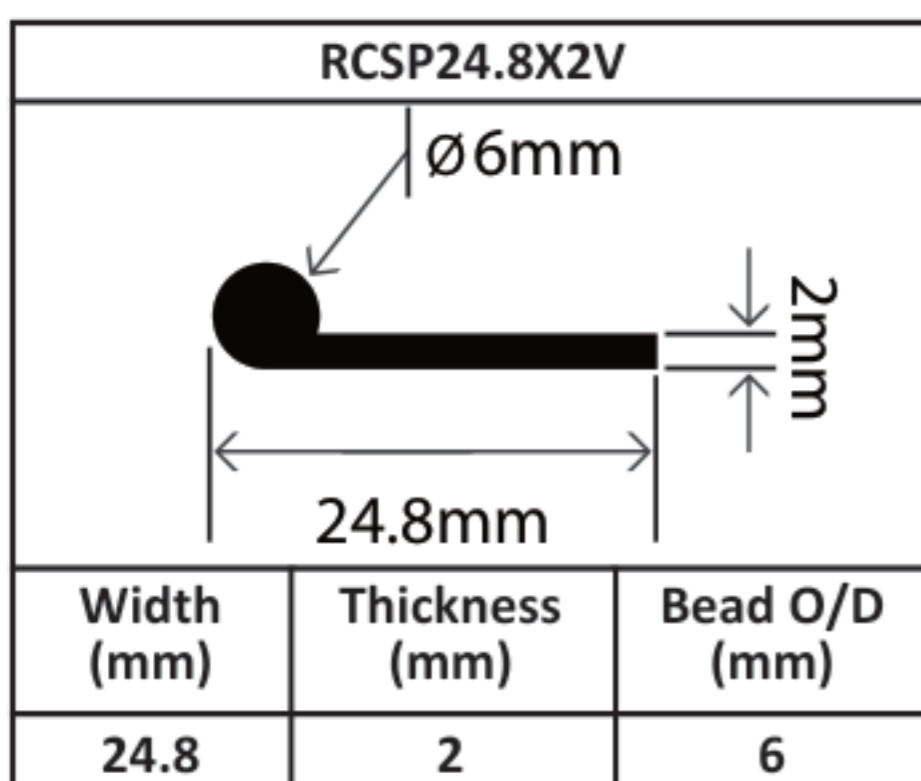

Solid Silicone P/Bead Profiles

Solid Silicone P/Bead Profiles

RCSP25X2/6SR		
		
Width (mm)	Thickness (mm)	Bead O/D (mm)
25	2	5.8

RCSP25X2.5V		
		
Width (mm)	Thickness (mm)	Bead O/D (mm)
25	2.5	11

RCSP25.2X2V		
		
Width (mm)	Thickness (mm)	Bead O/D (mm)
25.2	2	13

RCSP29X8V		
		
Width (mm)	Thickness (mm)	Bead O/D (mm)
29	8	20

RCSP30X2.5V		
		
Width (mm)	Thickness (mm)	Bead O/D (mm)
30	2.5	9

RCSP30X2.5SR		
		
Width (mm)	Thickness (mm)	Bead O/D (mm)
30	2.5	7

RCSP30X5V		
		
Width (mm)	Thickness (mm)	Bead O/D (mm)
30	5	10

RCSP40X3SR		
		
Width (mm)	Thickness (mm)	Bead O/D (mm)
40	3	12

RCSP40X3.5SR		
		
Width (mm)	Thickness (mm)	Bead O/D (mm)
40	3.5	9

RCSP41X3.4SR		
		
Width (mm)	Thickness (mm)	Bead O/D (mm)
41	3.4	15

RCSP42X1.5SR		
		
Width (mm)	Thickness (mm)	Bead O/D (mm)
42	1.5	7.1

RCSP43X3V		
		
Width (mm)	Thickness (mm)	Bead O/D (mm)
43	3	15

RCSP45X1.5SR		
		
Width (mm)	Thickness (mm)	Bead O/D (mm)
45	1.5	3

RCSP47.5X5V		
		
Width (mm)	Thickness (mm)	Bead O/D (mm)
47.5	5	25

RCSP50X4V		
		
Width (mm)	Thickness (mm)	Bead O/D (mm)
50	4	15