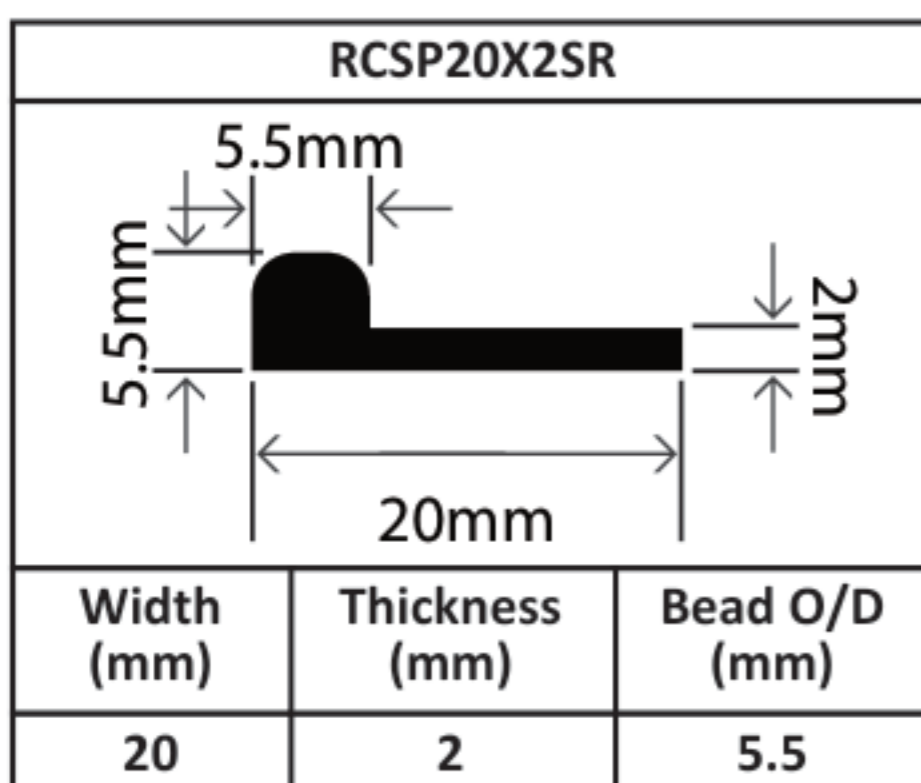

Solid Silicone P/Bead Profiles

Solid Silicone P/Bead Profiles

RCSP25X2/6SR		
		
Width (mm)	Thickness (mm)	Bead O/D (mm)
25	2	5.8

RCSP25X2.5V		
		
Width (mm)	Thickness (mm)	Bead O/D (mm)
25	2.5	11

RCSP25.2X2V		
		
Width (mm)	Thickness (mm)	Bead O/D (mm)
25.2	2	13

RCSP29X8V		
		
Width (mm)	Thickness (mm)	Bead O/D (mm)
29	8	20

RCSP30X2.5V		
		
Width (mm)	Thickness (mm)	Bead O/D (mm)
30	2.5	9

RCSP30X2.5SR		
		
Width (mm)	Thickness (mm)	Bead O/D (mm)
30	2.5	7

RCSP30X5V		
		
Width (mm)	Thickness (mm)	Bead O/D (mm)
30	5	10

RCSP43X3V		
		
Width (mm)	Thickness (mm)	Bead O/D (mm)
43	3	15

RCSP45X1.5SR		
		
Width (mm)	Thickness (mm)	Bead O/D (mm)
45	1.5	3

RCSP47.5X5V		
		
Width (mm)	Thickness (mm)	Bead O/D (mm)
47.5	5	25

RCSP50X4V		
		
Width (mm)	Thickness (mm)	Bead O/D (mm)
50	4	15

RCSP60X3SR		
		
Width (mm)	Thickness (mm)	Bead O/D (mm)
60	3	15

RCSP70X2SR		
		
Width (mm)	Thickness (mm)	Bead O/D (mm)
70	2	3

RCSP77.5X6V		
		
Width (mm)	Thickness (mm)	Bead O/D (mm)
77.5	6	35

RCSP100X6.1V		
		
Width (mm)	Thickness (mm)	Bead O/D (mm)
100	6.1	24.8