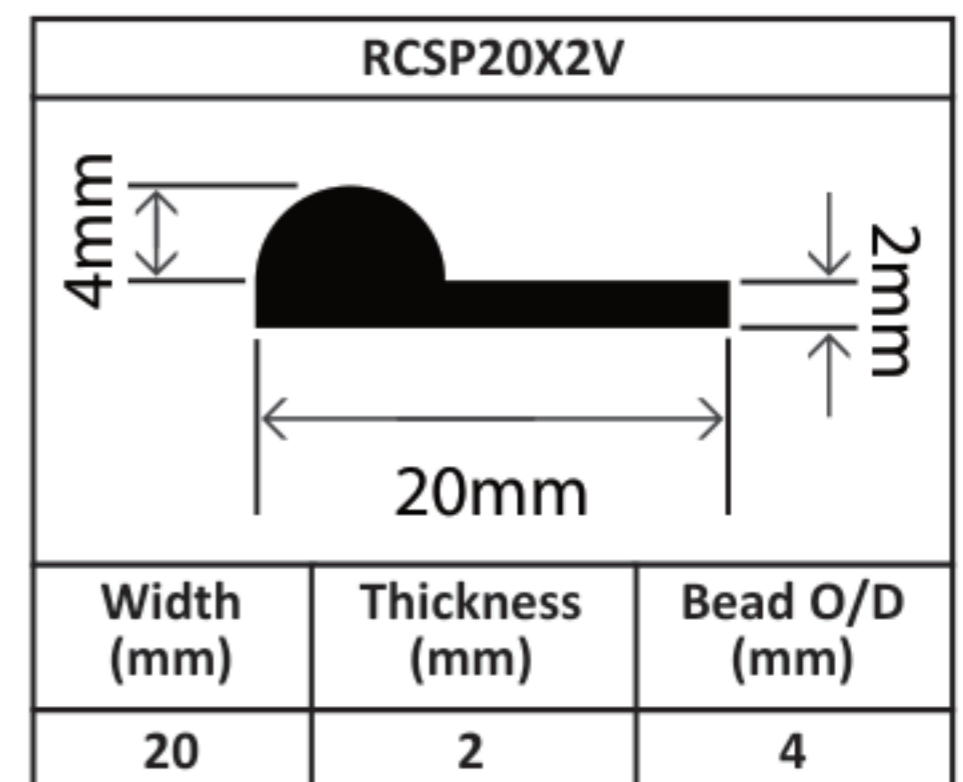

Solid Silicone P/Bead Profiles

Solid Silicone P/Bead Profiles

RCSP25X2/6SR		
		
Width (mm)	Thickness (mm)	Bead O/D (mm)
25	2	5.8

RCSP25X2.5V		
		
Width (mm)	Thickness (mm)	Bead O/D (mm)
25	2.5	11

RCSP25.2X2V		
		
Width (mm)	Thickness (mm)	Bead O/D (mm)
25.2	2	13

RCSP29X8V		
		
Width (mm)	Thickness (mm)	Bead O/D (mm)
29	8	20

RCSP30X2.5V		
		
Width (mm)	Thickness (mm)	Bead O/D (mm)
30	2.5	9

RCSP30X2.5SR		
		
Width (mm)	Thickness (mm)	Bead O/D (mm)
30	2.5	7

RCSP30X5V		
		
Width (mm)	Thickness (mm)	Bead O/D (mm)
30	5	10

RCSP43X3V		
		
Width (mm)	Thickness (mm)	Bead O/D (mm)
43	3	15

RCSP45X1.5SR		
		
Width (mm)	Thickness (mm)	Bead O/D (mm)
45	1.5	3

RCSP47.5X5V		
		
Width (mm)	Thickness (mm)	Bead O/D (mm)
47.5	5	25

RCSP50X4V		
		
Width (mm)	Thickness (mm)	Bead O/D (mm)
50	4	15

RCSP50X9V		
		
Width (mm)	Thickness (mm)	Bead O/D (mm)
50	9	26

RCSP57X4V		
		
Width (mm)	Thickness (mm)	Bead O/D (mm)
57	4	25

Solid Silicone P/Bead Profiles

RCSP57X4SR		
		
Width (mm)	Thickness (mm)	Bead O/D (mm)
57	4	28