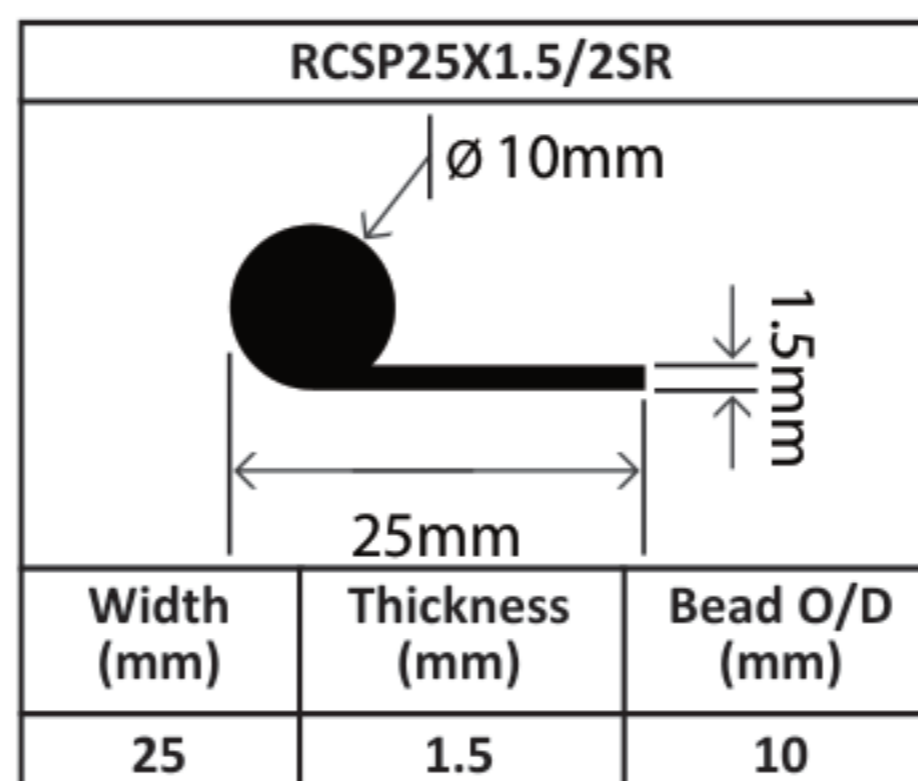

Solid Silicone P/Bead Profiles

Solid Silicone P/Bead Profiles

RCSP25X2/6SR		
		
Width (mm)	Thickness (mm)	Bead O/D (mm)
25	2	5.8

RCSP25X2.5V		
		
Width (mm)	Thickness (mm)	Bead O/D (mm)
25	2.5	11

RCSP25.2X2V		
		
Width (mm)	Thickness (mm)	Bead O/D (mm)
25.2	2	13

RCSP29X8V		
		
Width (mm)	Thickness (mm)	Bead O/D (mm)
29	8	20

RCSP30X2.5V		
		
Width (mm)	Thickness (mm)	Bead O/D (mm)
30	2.5	9

RCSP30X2.5SR		
		
Width (mm)	Thickness (mm)	Bead O/D (mm)
30	2.5	7

RCSP30X5V		
		
Width (mm)	Thickness (mm)	Bead O/D (mm)
30	5	10

RCSP43X3V		
		
Width (mm)	Thickness (mm)	Bead O/D (mm)
43	3	15

RCSP45X1.5SR		
		
Width (mm)	Thickness (mm)	Bead O/D (mm)
45	1.5	3

RCSP47.5X5V		
		
Width (mm)	Thickness (mm)	Bead O/D (mm)
47.5	5	25

RCSP50X4V		
		
Width (mm)	Thickness (mm)	Bead O/D (mm)
50	4	15

RCSP60X3SR		
		
Width (mm)	Thickness (mm)	Bead O/D (mm)
60	3	15

RCSP70X2SR		
		
Width (mm)	Thickness (mm)	Bead O/D (mm)
70	2	3

RCSP77.5X6V		
		
Width (mm)	Thickness (mm)	Bead O/D (mm)
77.5	6	35

RCSP100X6.1V		
		
Width (mm)	Thickness (mm)	Bead O/D (mm)
100	6.1	24.8