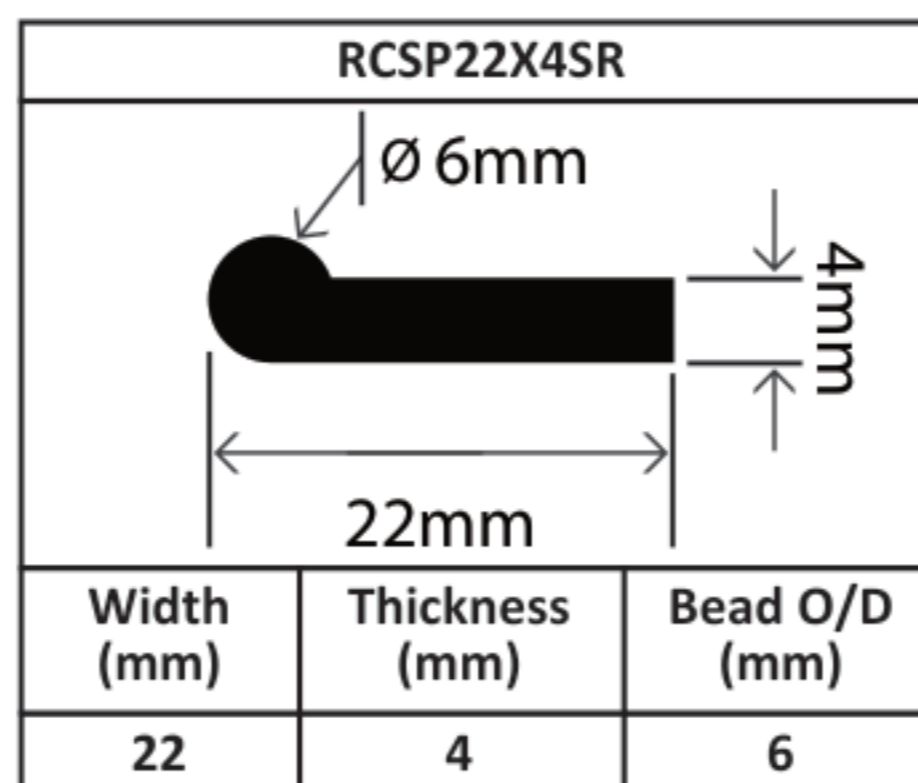

Solid Silicone P/Bead Profiles

Solid Silicone P/Bead Profiles

RCSP25X2/6SR		
		
Width (mm)	Thickness (mm)	Bead O/D (mm)
25	2	5.8

RCSP25X2.5V		
		
Width (mm)	Thickness (mm)	Bead O/D (mm)
25	2.5	11

RCSP25.2X2V		
		
Width (mm)	Thickness (mm)	Bead O/D (mm)
25.2	2	13

RCSP29X8V		
		
Width (mm)	Thickness (mm)	Bead O/D (mm)
29	8	20

RCSP30X2.5V		
		
Width (mm)	Thickness (mm)	Bead O/D (mm)
30	2.5	9

RCSP30X2.5SR		
		
Width (mm)	Thickness (mm)	Bead O/D (mm)
30	2.5	7

RCSP30X5V		
		
Width (mm)	Thickness (mm)	Bead O/D (mm)
30	5	10

RCSP43X3V		
		
Width (mm)	Thickness (mm)	Bead O/D (mm)
43	3	15

RCSP45X1.5SR		
		
Width (mm)	Thickness (mm)	Bead O/D (mm)
45	1.5	3

RCSP47.5X5V		
		
Width (mm)	Thickness (mm)	Bead O/D (mm)
47.5	5	25

RCSP50X4V		
		
Width (mm)	Thickness (mm)	Bead O/D (mm)
50	4	15

RCSP60X3SR		
		
Width (mm)	Thickness (mm)	Bead O/D (mm)
60	3	15

RCSP70X2SR		
		
Width (mm)	Thickness (mm)	Bead O/D (mm)
70	2	3

RCSP77.5X6V		
		
Width (mm)	Thickness (mm)	Bead O/D (mm)
77.5	6	35

RCSP100X6.1V		
		
Width (mm)	Thickness (mm)	Bead O/D (mm)
100	6.1	24.8