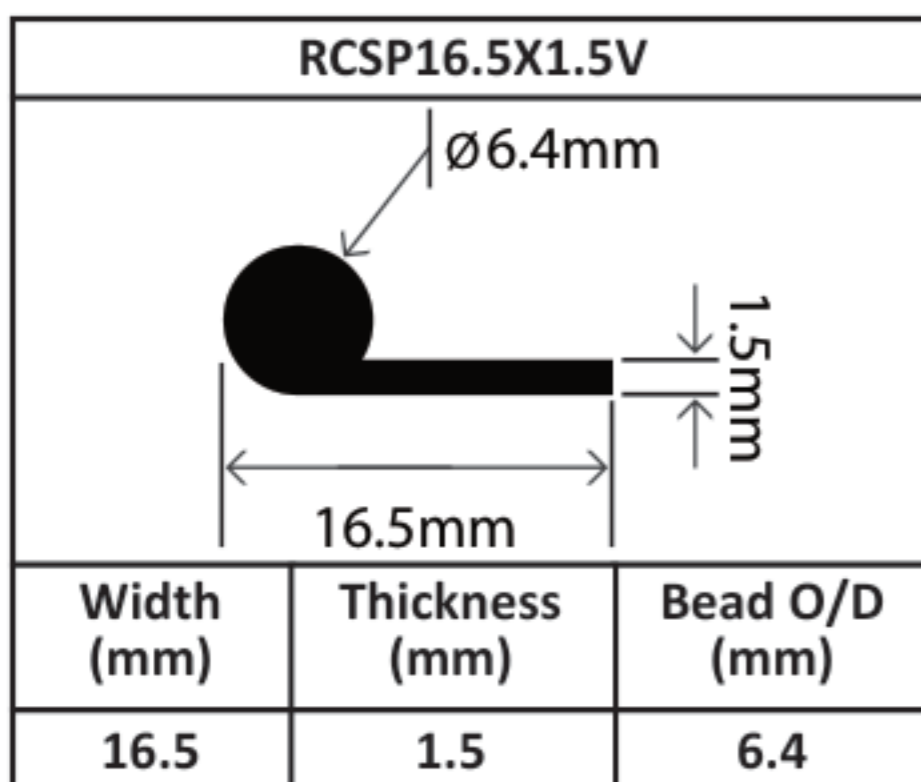

Solid Silicone P/Bead Profiles

Solid Silicone P/Bead Profiles

RCSP25X2/6SR		
		
Width (mm)	Thickness (mm)	Bead O/D (mm)
25	2	5.8

RCSP25X2.5V		
		
Width (mm)	Thickness (mm)	Bead O/D (mm)
25	2.5	11

RCSP25.2X2V		
		
Width (mm)	Thickness (mm)	Bead O/D (mm)
25.2	2	13

RCSP29X8V		
		
Width (mm)	Thickness (mm)	Bead O/D (mm)
29	8	20

RCSP30X2.5V		
		
Width (mm)	Thickness (mm)	Bead O/D (mm)
30	2.5	9

RCSP30X2.5SR		
		
Width (mm)	Thickness (mm)	Bead O/D (mm)
30	2.5	7

RCSP30X5V		
		
Width (mm)	Thickness (mm)	Bead O/D (mm)
30	5	10

RCSP40X3SR		
		
Width (mm)	Thickness (mm)	Bead O/D (mm)
40	3	12

RCSP40X3.5SR		
		
Width (mm)	Thickness (mm)	Bead O/D (mm)
40	3.5	9

RCSP41X3.4SR		
		
Width (mm)	Thickness (mm)	Bead O/D (mm)
41	3.4	15

RCSP42X1.5SR		
		
Width (mm)	Thickness (mm)	Bead O/D (mm)
42	1.5	7.1

RCSP43X3V		
		
Width (mm)	Thickness (mm)	Bead O/D (mm)
43	3	15

RCSP45X1.5SR		
		
Width (mm)	Thickness (mm)	Bead O/D (mm)
45	1.5	3

RCSP47.5X5V		
		
Width (mm)	Thickness (mm)	Bead O/D (mm)
47.5	5	25

RCSP50X4V		
		
Width (mm)	Thickness (mm)	Bead O/D (mm)
50	4	15