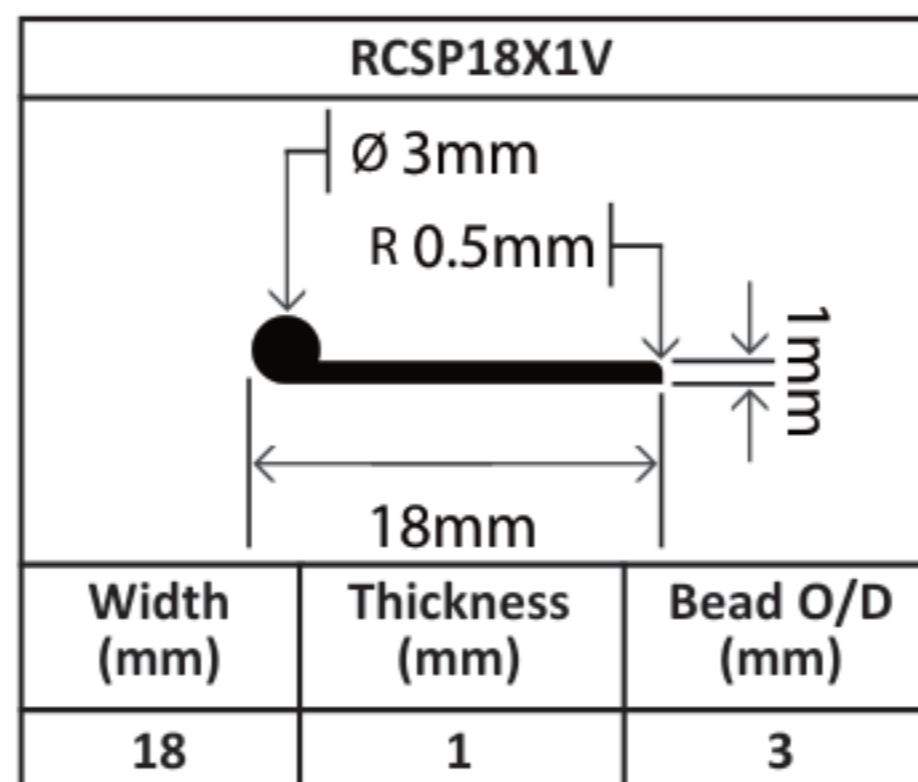

Solid Silicone P/Bead Profiles

Solid Silicone P/Bead Profiles

RCSP25X2/6SR		
		
Width (mm)	Thickness (mm)	Bead O/D (mm)
25	2	5.8

RCSP25X2.5V		
		
Width (mm)	Thickness (mm)	Bead O/D (mm)
25	2.5	11

RCSP25.2X2V		
		
Width (mm)	Thickness (mm)	Bead O/D (mm)
25.2	2	13

RCSP29X8V		
		
Width (mm)	Thickness (mm)	Bead O/D (mm)
29	8	20

RCSP30X2.5V		
		
Width (mm)	Thickness (mm)	Bead O/D (mm)
30	2.5	9

RCSP30X2.5SR		
		
Width (mm)	Thickness (mm)	Bead O/D (mm)
30	2.5	7

RCSP30X5V		
		
Width (mm)	Thickness (mm)	Bead O/D (mm)
30	5	10

RCSP43X3V		
		
Width (mm)	Thickness (mm)	Bead O/D (mm)
43	3	15

RCSP45X1.5SR		
		
Width (mm)	Thickness (mm)	Bead O/D (mm)
45	1.5	3

RCSP47.5X5V		
		
Width (mm)	Thickness (mm)	Bead O/D (mm)
47.5	5	25

RCSP50X4V		
		
Width (mm)	Thickness (mm)	Bead O/D (mm)
50	4	15

RCSP50X9V		
		
Width (mm)	Thickness (mm)	Bead O/D (mm)
50	9	26

RCSP57X4V		
		
Width (mm)	Thickness (mm)	Bead O/D (mm)
57	4	25

Solid Silicone P/Bead Profiles

RCSP57X4SR		
		
Width (mm)	Thickness (mm)	Bead O/D (mm)
57	4	28