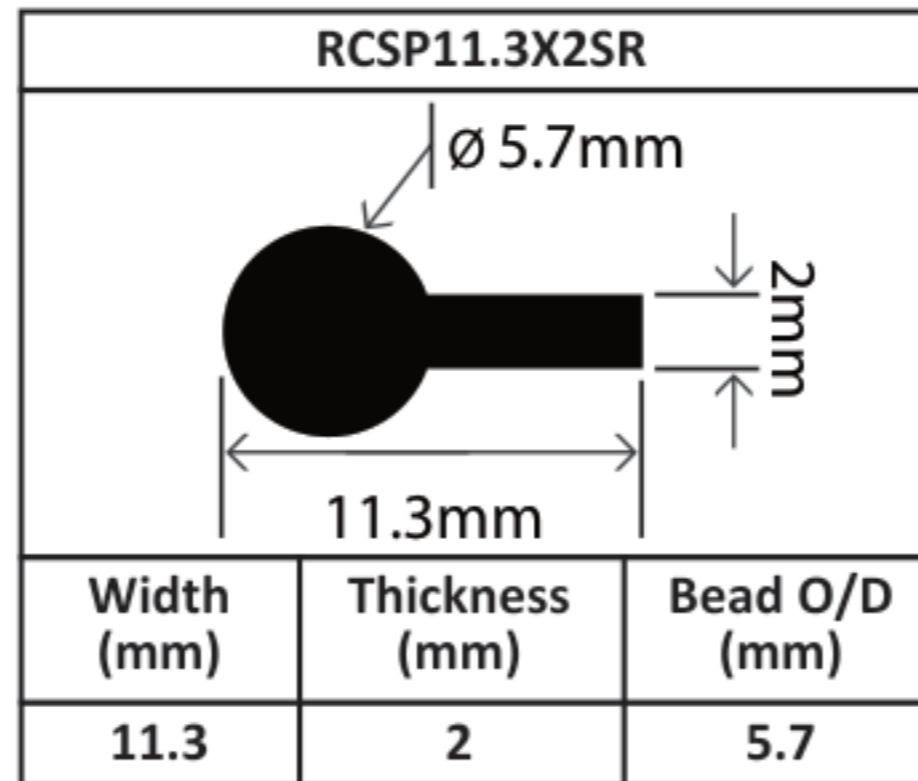

Solid Silicone P/Bead Profiles

Solid Silicone P/Bead Profiles

RCSP25X2/6SR		
		
Width (mm)	Thickness (mm)	Bead O/D (mm)
25	2	5.8

RCSP25X2.5V		
		
Width (mm)	Thickness (mm)	Bead O/D (mm)
25	2.5	11

RCSP25.2X2V		
		
Width (mm)	Thickness (mm)	Bead O/D (mm)
25.2	2	13

RCSP29X8V		
		
Width (mm)	Thickness (mm)	Bead O/D (mm)
29	8	20

RCSP30X2.5V		
		
Width (mm)	Thickness (mm)	Bead O/D (mm)
30	2.5	9

RCSP30X2.5SR		
		
Width (mm)	Thickness (mm)	Bead O/D (mm)
30	2.5	7

RCSP30X5V		
		
Width (mm)	Thickness (mm)	Bead O/D (mm)
30	5	10

RCSP43X3V		
		
Width (mm)	Thickness (mm)	Bead O/D (mm)
43	3	15

RCSP45X1.5SR		
		
Width (mm)	Thickness (mm)	Bead O/D (mm)
45	1.5	3

RCSP47.5X5V		
		
Width (mm)	Thickness (mm)	Bead O/D (mm)
47.5	5	25

RCSP50X4V		
		
Width (mm)	Thickness (mm)	Bead O/D (mm)
50	4	15

RCSP50X9V		
		
Width (mm)	Thickness (mm)	Bead O/D (mm)
50	9	26

RCSP57X4V		
		
Width (mm)	Thickness (mm)	Bead O/D (mm)
57	4	25

Solid Silicone P/Bead Profiles

RCSP57X4SR		
		
Width (mm)	Thickness (mm)	Bead O/D (mm)
57	4	28