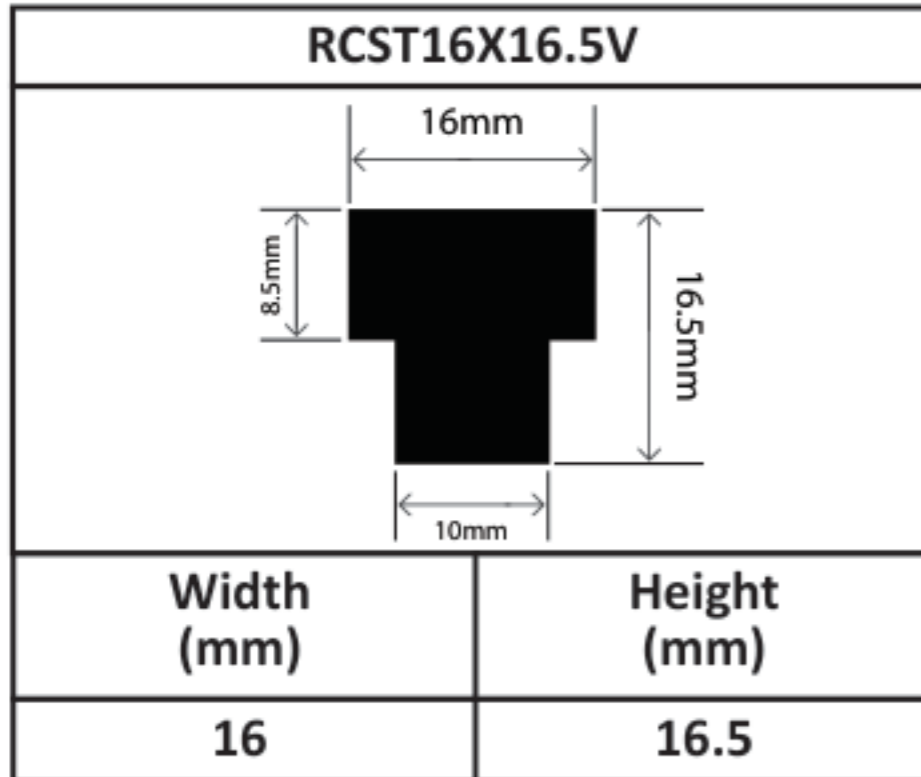

RCST10X10V	
	
Width (mm)	Height (mm)
10	10

RCST10X10/2V	
	
Width (mm)	Height (mm)
10	10

RCST10X12V	
	
Width (mm)	Height (mm)
10	12

RCST10X13V	
	
Width (mm)	Height (mm)
10	13

RCST10X14V	
	
Width (mm)	Height (mm)
10	14

Silicone T Seal Profiles

Silicone T Seal Profiles

Silicone T Seal Profiles

Silicone T Seal Profiles

Silicone T Seal Profiles

Silicone T Seal Profiles

RCST18X21V	
	
Width (mm)	Height (mm)
18	21

RCST18X43V	
	
Width (mm)	Height (mm)
18	43

RCST18.4X10.5V	
	
Width (mm)	Height (mm)
18.4	10.5

RCST20X8V	
	
Width (mm)	Height (mm)
20	8

RCST20X12V	
	
Width (mm)	Height (mm)
20	12

RCST20X12/2V	
	
Width (mm)	Height (mm)
20	12

RCST20X12/3V	
	
Width (mm)	Height (mm)
20	12

RCST20X15V	
	
Width (mm)	Height (mm)
20	15

RCST20X15/2V	
	
Width (mm)	Height (mm)
20	15

RCST20X15/3V	
	
Width (mm)	Height (mm)
20	15

RCST21X10V	
	
Width (mm)	Height (mm)
21	10

RCST21.5X13.3V	
	
Width (mm)	Height (mm)
21.5	13.3