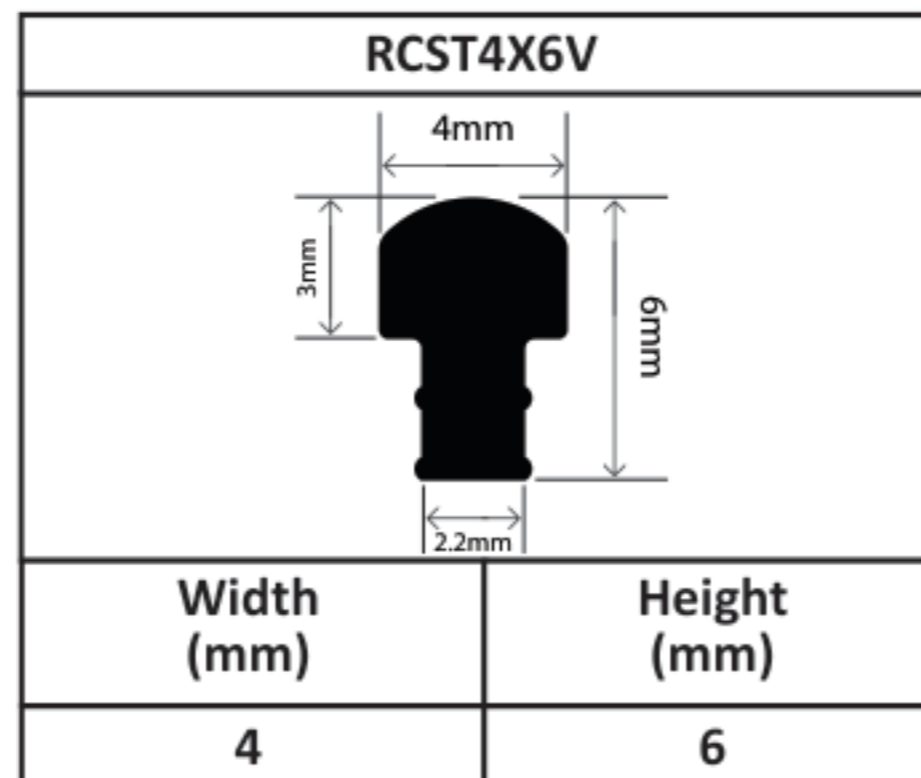

RCST3.5X8.5V	
	
Width (mm)	Height (mm)
3.5	8.5

RCST3.7X8.2V	
	
Width (mm)	Height (mm)
3.7	8.2

RCST3.7X13.4V	
	
Width (mm)	Height (mm)
3.7	13.4

RCST3.8X6V	
	
Width (mm)	Height (mm)
3.8	6

RCST3.8X6.1V	
	
Width (mm)	Height (mm)
3.8	6.1

RCST3.8X6.5V	
	
Width (mm)	Height (mm)
3.8	6.5

RCST3.8X6.7V	
	
Width (mm)	Height (mm)
3.8	6.7

RCST3.8X7.7V	
	
Width (mm)	Height (mm)
3.8	7.7

RCST3.9X6.5V	
	
Width (mm)	Height (mm)
3.9	6.5

RCST4X4V	
	
Width (mm)	Height (mm)
4	4

Silicone T Seal Profiles

Silicone T Seal Profiles

RCST4X8V	
	
Width (mm)	Height (mm)
4	8

RCST4X8.5V	
	
Width (mm)	Height (mm)
4	8.5

RCST4X8.5/2V	
	
Width (mm)	Height (mm)
4	8.5

RCST4X8.5/3V	
	
Width (mm)	Height (mm)
4	8.5

RCST4X10V	
	
Width (mm)	Height (mm)
4	10

RCST4.1X5.1V	
	
Width (mm)	Height (mm)
4.1	5.1

RCST4.2X4.6V	
	
Width (mm)	Height (mm)
4.2	4.6

RCST4.2X4.7V	
	
Width (mm)	Height (mm)
4.2	4.7

RCST4.2X5.5V	
	
Width (mm)	Height (mm)
4.2	5.5