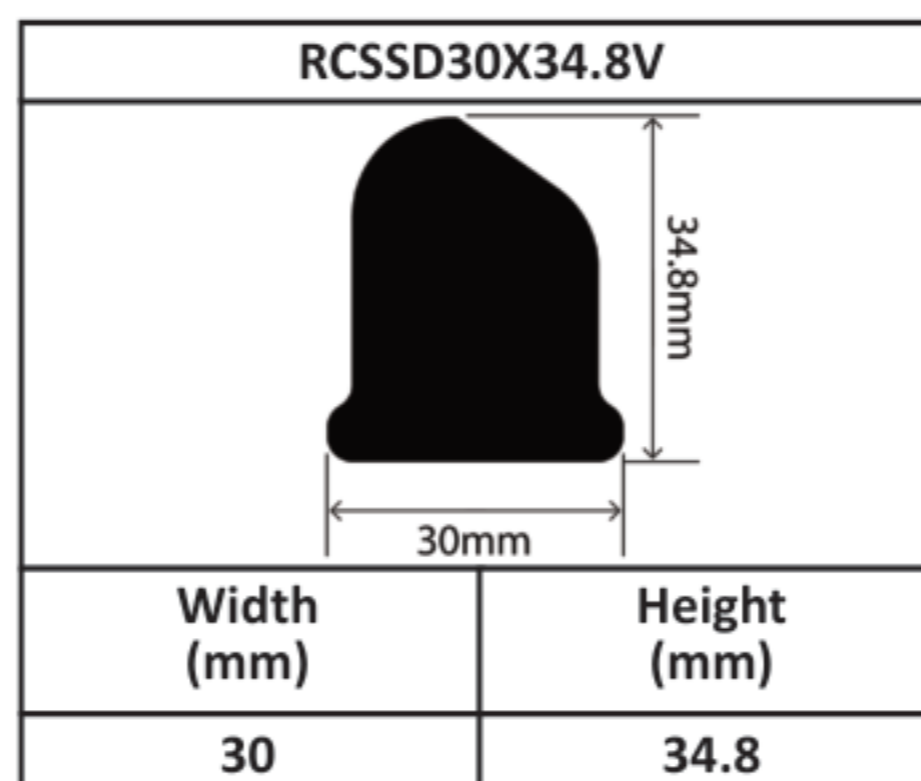

Silicone Solid D Profiles 13mm - 37mm

Silicone Solid D Profiles 13mm - 37mm

Silicone Solid D Profiles 13mm - 37mm

Silicone Solid D Profiles 13mm - 37mm

Silicone Solid D Profiles 13mm - 37mm

Silicone Solid D Profiles 13mm - 37mm

Silicone Solid D Profiles 13mm - 37mm

RCSSD35X35V	
	
Width (mm)	Height (mm)
35	35

RCSSD37X21V	
	
Width (mm)	Height (mm)
37	21