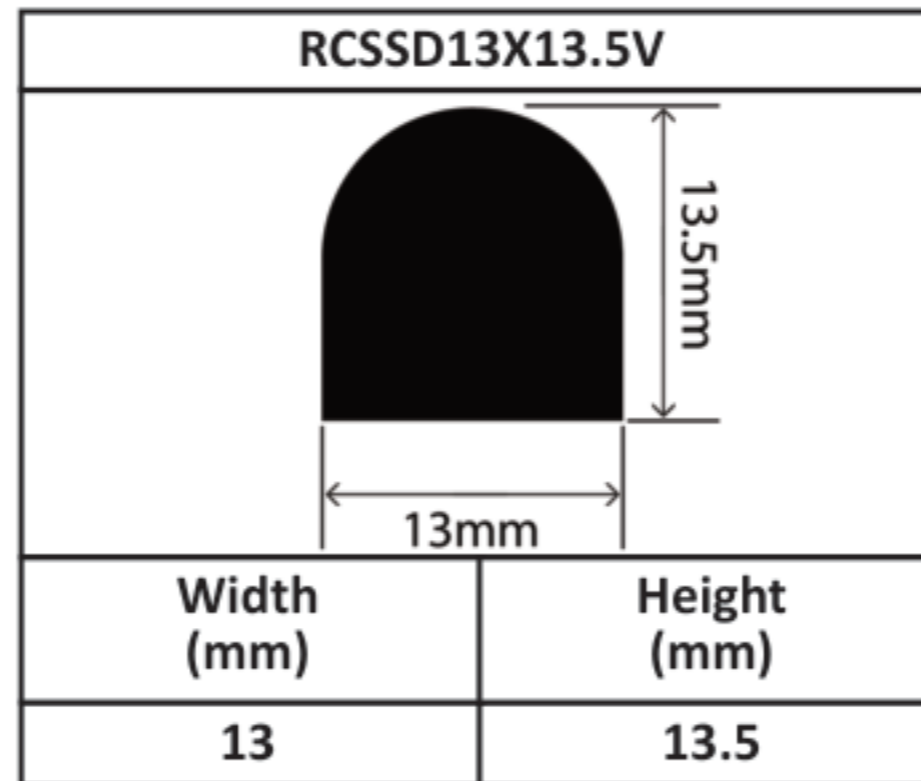

Silicone Solid D Profiles 13mm - 37mm

Silicone Solid D Profiles 13mm - 37mm

Silicone Solid D Profiles 13mm - 37mm

Silicone Solid D Profiles 13mm - 37mm

Silicone Solid D Profiles 13mm - 37mm

Silicone Solid D Profiles 13mm - 37mm

Silicone Solid D Profiles 13mm - 37mm

RCSSD35X35V	
	
Width (mm)	Height (mm)
35	35

RCSSD37X21V	
	
Width (mm)	Height (mm)
37	21