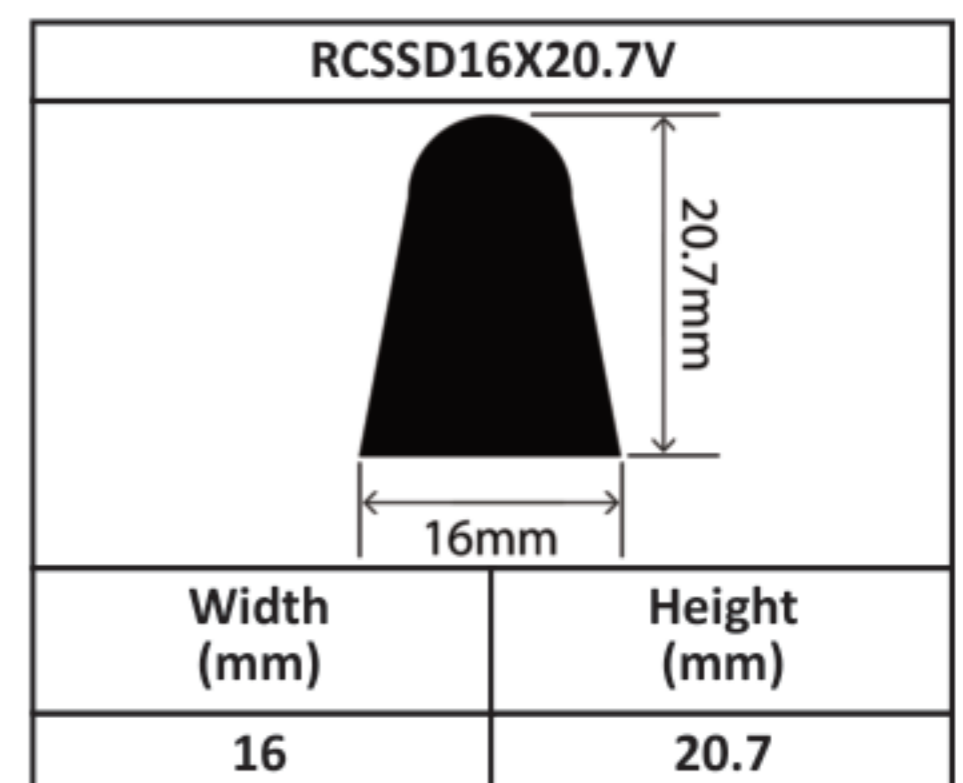

Silicone Solid D Profiles 13mm - 37mm

Silicone Solid D Profiles 13mm - 37mm

Silicone Solid D Profiles 13mm - 37mm

Silicone Solid D Profiles 13mm - 37mm

Silicone Solid D Profiles 13mm - 37mm

Silicone Solid D Profiles 13mm - 37mm

Silicone Solid D Profiles 13mm - 37mm

RCSSD35X35V	
	
Width (mm)	Height (mm)
35	35

RCSSD37X21V	
	
Width (mm)	Height (mm)
37	21