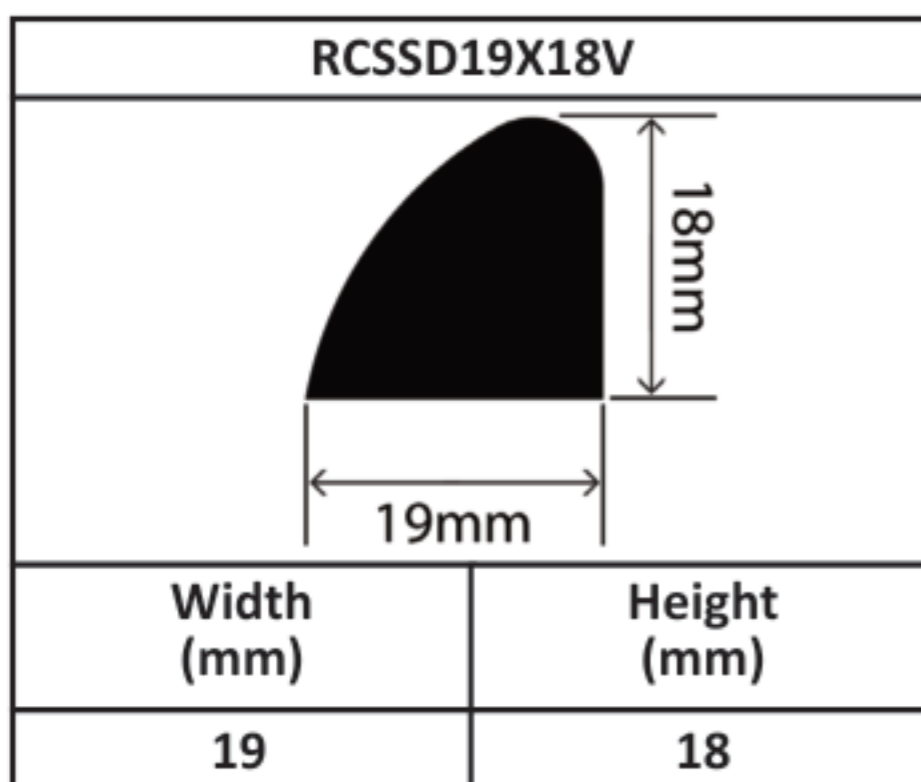

Silicone Solid D Profiles 13mm - 37mm

Silicone Solid D Profiles 13mm - 37mm

Silicone Solid D Profiles 13mm - 37mm

Silicone Solid D Profiles 13mm - 37mm

Silicone Solid D Profiles 13mm - 37mm

Silicone Solid D Profiles 13mm - 37mm

Silicone Solid D Profiles 13mm - 37mm

RCSSD35X35V	
	
Width (mm)	Height (mm)
35	35

RCSSD37X21V	
	
Width (mm)	Height (mm)
37	21