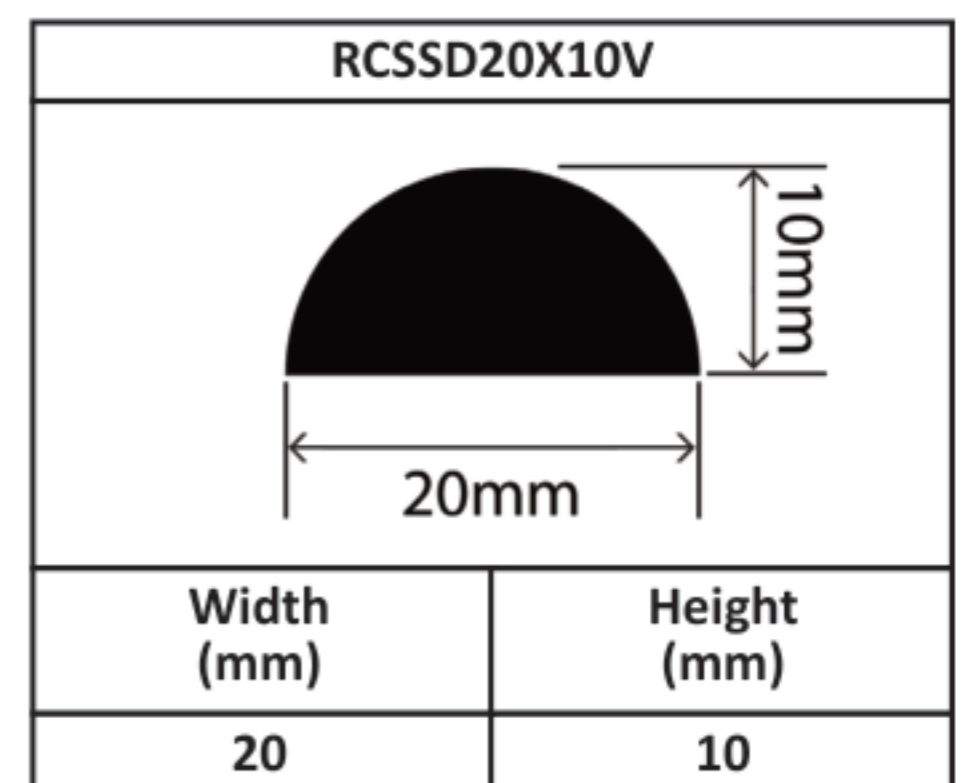

Silicone Solid D Profiles 13mm - 37mm

Silicone Solid D Profiles 13mm - 37mm

Silicone Solid D Profiles 13mm - 37mm

Silicone Solid D Profiles 13mm - 37mm

Silicone Solid D Profiles 13mm - 37mm

Silicone Solid D Profiles 13mm - 37mm

Silicone Solid D Profiles 13mm - 37mm

RCSSD35X35V	
	
Width (mm)	Height (mm)
35	35

RCSSD37X21V	
	
Width (mm)	Height (mm)
37	21