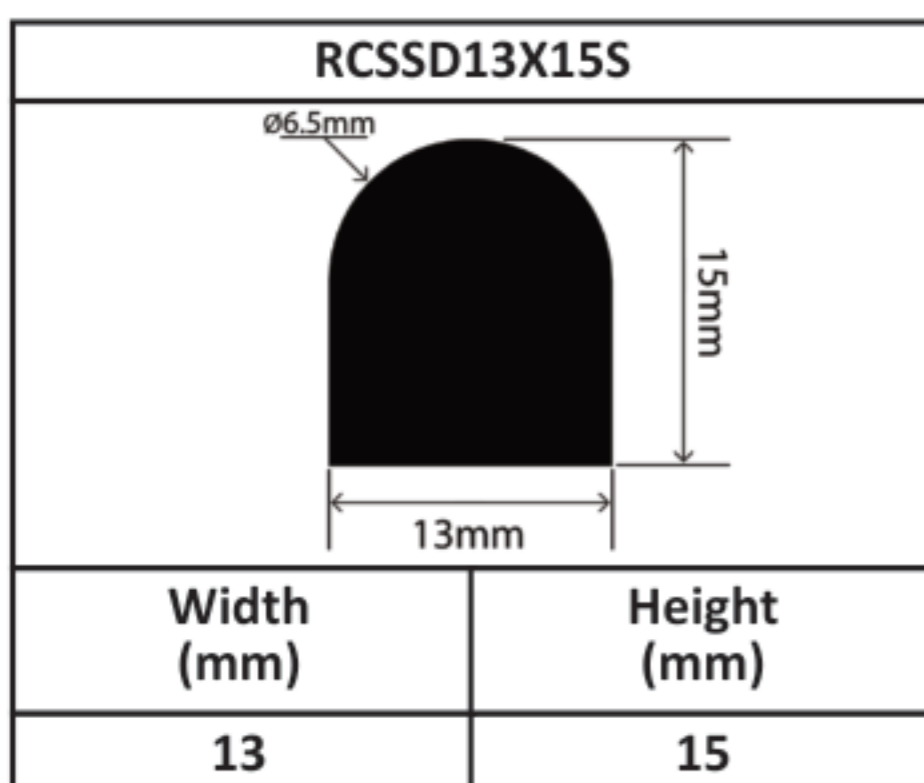

Silicone Solid D Profiles 13mm - 37mm

Silicone Solid D Profiles 13mm - 37mm

Silicone Solid D Profiles 13mm - 37mm

Silicone Solid D Profiles 13mm - 37mm

Silicone Solid D Profiles 13mm - 37mm

Silicone Solid D Profiles 13mm - 37mm

Silicone Solid D Profiles 13mm - 37mm

RCSSD35X35V	
	
Width (mm)	Height (mm)
35	35

RCSSD37X21V	
	
Width (mm)	Height (mm)
37	21