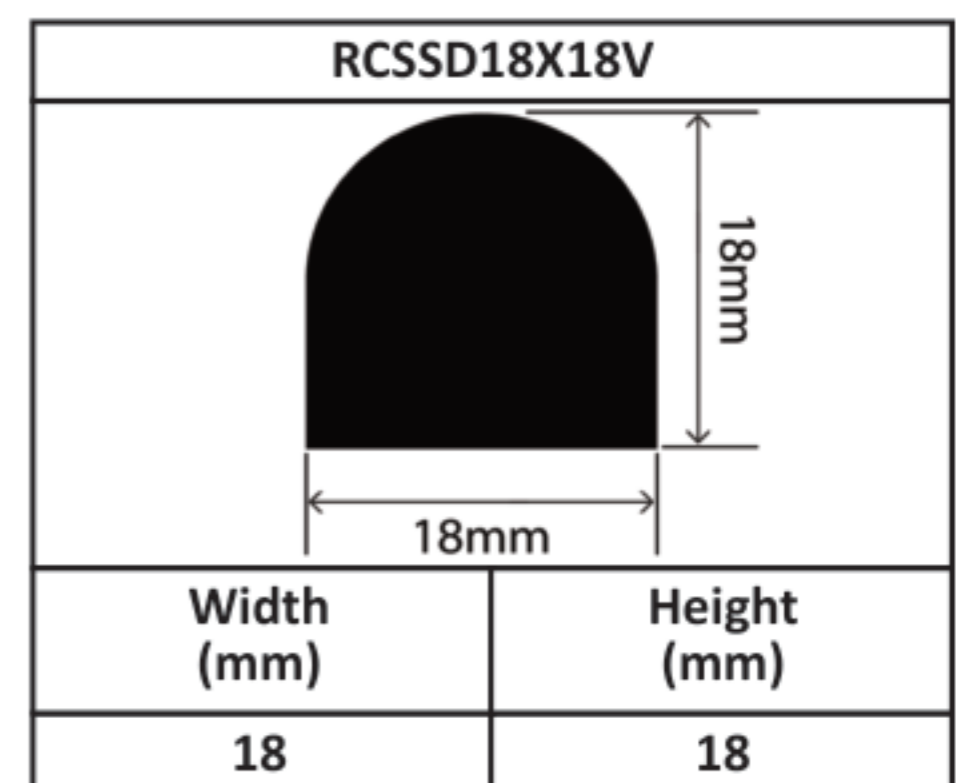

Silicone Solid D Profiles 13mm - 37mm

Silicone Solid D Profiles 13mm - 37mm

Silicone Solid D Profiles 13mm - 37mm

Silicone Solid D Profiles 13mm - 37mm

Silicone Solid D Profiles 13mm - 37mm

Silicone Solid D Profiles 13mm - 37mm

Silicone Solid D Profiles 13mm - 37mm

RCSSD35X35V	
	
Width (mm)	Height (mm)
35	35

RCSSD37X21V	
	
Width (mm)	Height (mm)
37	21