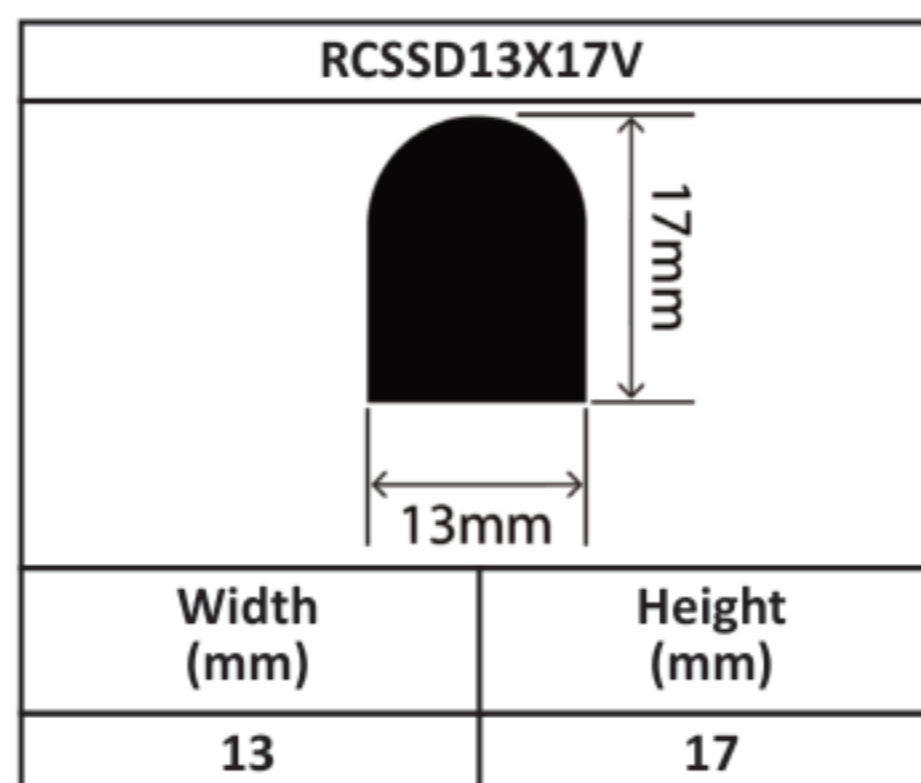

Silicone Solid D Profiles 13mm - 37mm

Silicone Solid D Profiles 13mm - 37mm

Silicone Solid D Profiles 13mm - 37mm

Silicone Solid D Profiles 13mm - 37mm

Silicone Solid D Profiles 13mm - 37mm

Silicone Solid D Profiles 13mm - 37mm

Silicone Solid D Profiles 13mm - 37mm

RCSSD35X35V	
	
Width (mm)	Height (mm)
35	35

RCSSD37X21V	
	
Width (mm)	Height (mm)
37	21