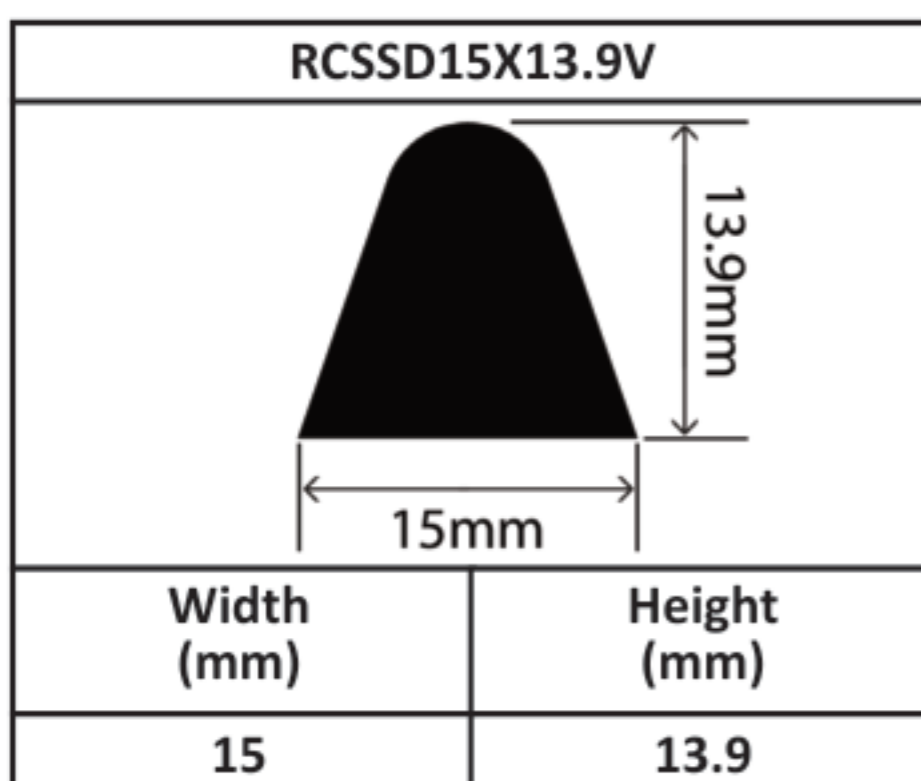

Silicone Solid D Profiles 13mm - 37mm

Silicone Solid D Profiles 13mm - 37mm

Silicone Solid D Profiles 13mm - 37mm

Silicone Solid D Profiles 13mm - 37mm

Silicone Solid D Profiles 13mm - 37mm

Silicone Solid D Profiles 13mm - 37mm

Silicone Solid D Profiles 13mm - 37mm

RCSSD35X35V	
	
Width (mm)	Height (mm)
35	35

RCSSD37X21V	
	
Width (mm)	Height (mm)
37	21