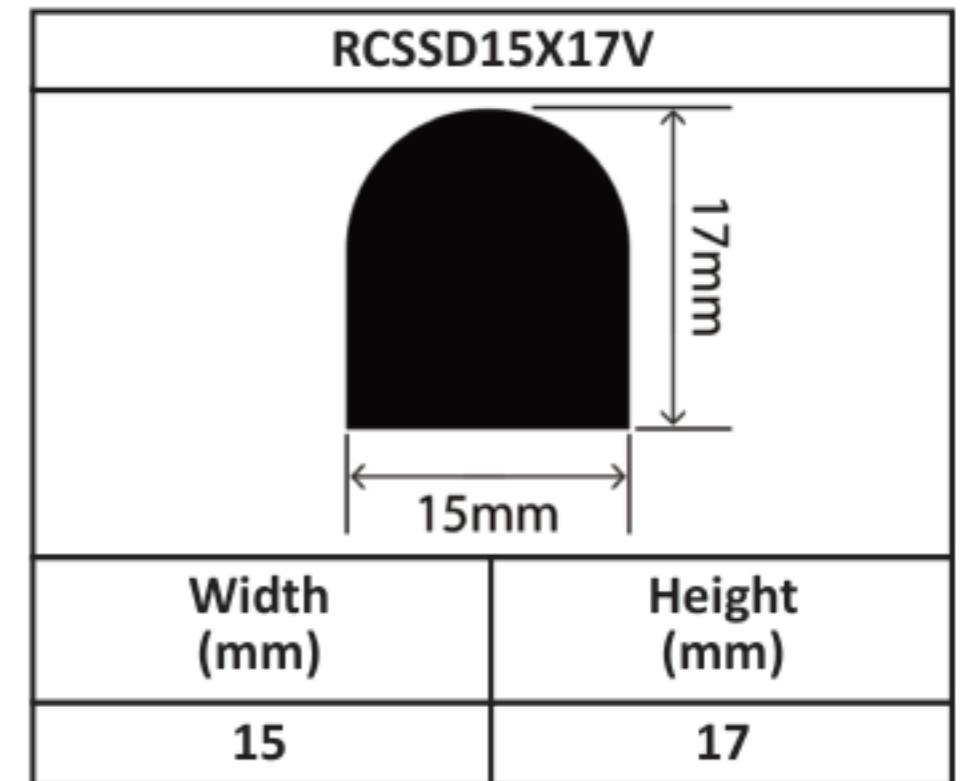

Silicone Solid D Profiles 13mm - 37mm

Silicone Solid D Profiles 13mm - 37mm

Silicone Solid D Profiles 13mm - 37mm

Silicone Solid D Profiles 13mm - 37mm

Silicone Solid D Profiles 13mm - 37mm

Silicone Solid D Profiles 13mm - 37mm

Silicone Solid D Profiles 13mm - 37mm

RCSSD35X35V	
	
Width (mm)	Height (mm)
35	35

RCSSD37X21V	
	
Width (mm)	Height (mm)
37	21