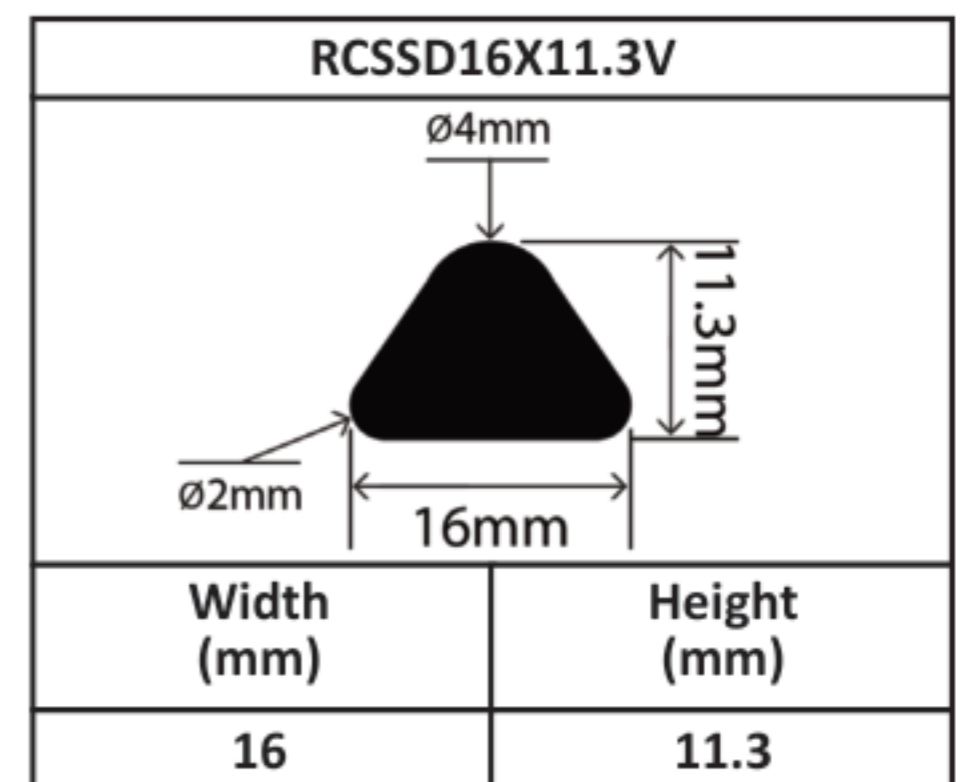

Silicone Solid D Profiles 13mm - 37mm

Silicone Solid D Profiles 13mm - 37mm

Silicone Solid D Profiles 13mm - 37mm

Silicone Solid D Profiles 13mm - 37mm

Silicone Solid D Profiles 13mm - 37mm

Silicone Solid D Profiles 13mm - 37mm

Silicone Solid D Profiles 13mm - 37mm

RCSSD35X35V	
	
Width (mm)	Height (mm)
35	35

RCSSD37X21V	
	
Width (mm)	Height (mm)
37	21