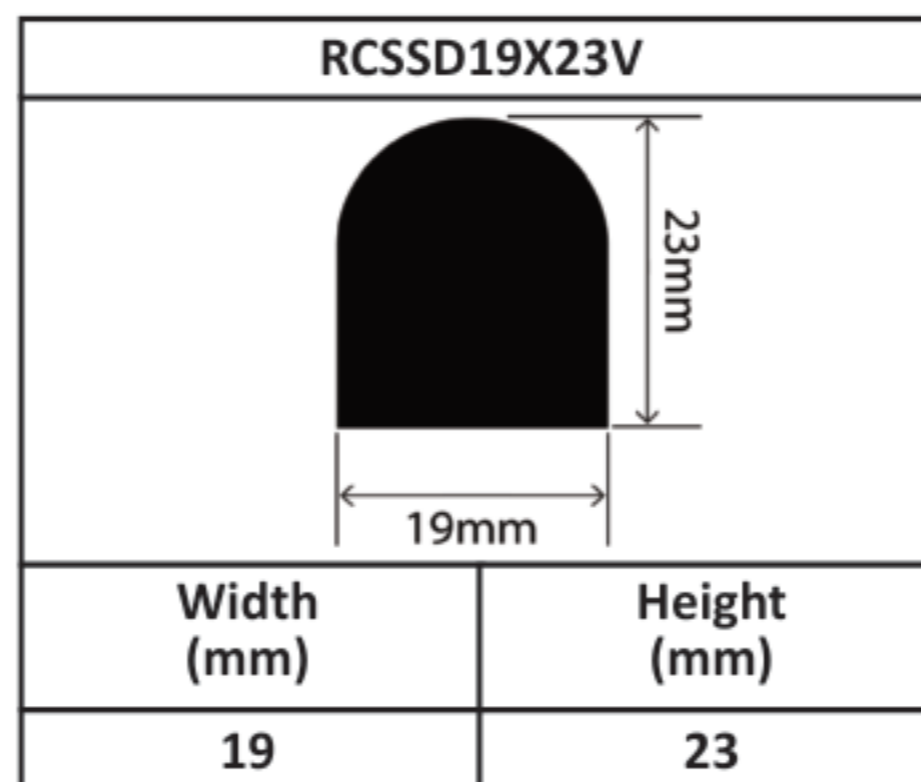

Silicone Solid D Profiles 13mm - 37mm

Silicone Solid D Profiles 13mm - 37mm

Silicone Solid D Profiles 13mm - 37mm

Silicone Solid D Profiles 13mm - 37mm

Silicone Solid D Profiles 13mm - 37mm

Silicone Solid D Profiles 13mm - 37mm

Silicone Solid D Profiles 13mm - 37mm

RCSSD35X35V	
	
Width (mm)	Height (mm)
35	35

RCSSD37X21V	
	
Width (mm)	Height (mm)
37	21