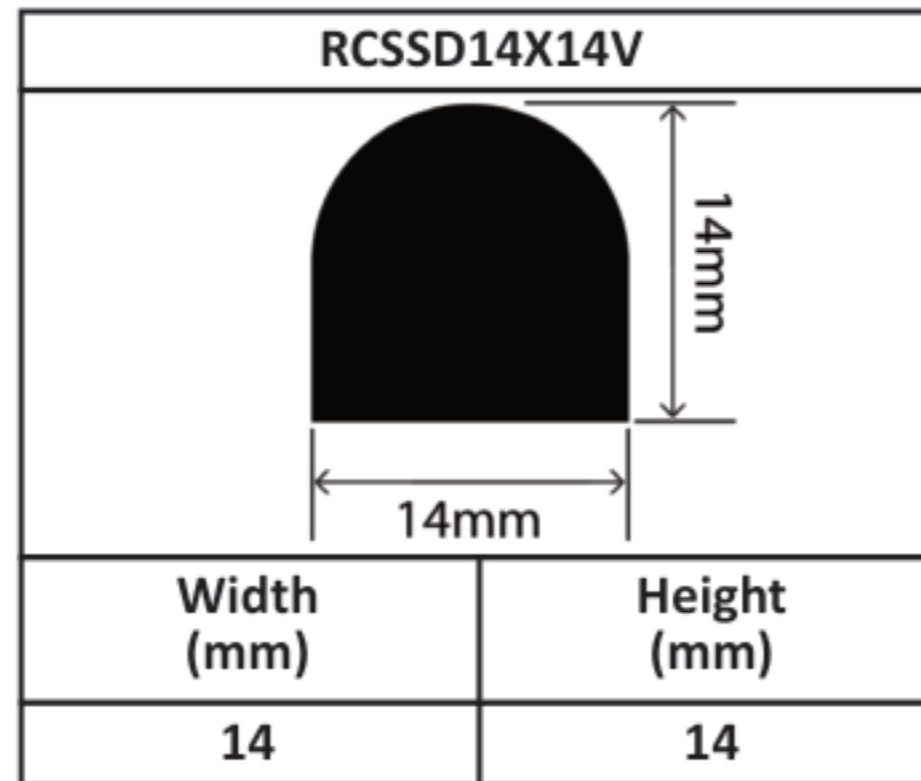

Silicone Solid D Profiles 13mm - 37mm

Silicone Solid D Profiles 13mm - 37mm

Silicone Solid D Profiles 13mm - 37mm

Silicone Solid D Profiles 13mm - 37mm

Silicone Solid D Profiles 13mm - 37mm

Silicone Solid D Profiles 13mm - 37mm

Silicone Solid D Profiles 13mm - 37mm

RCSSD35X35V	
	
Width (mm)	Height (mm)
35	35

RCSSD37X21V	
	
Width (mm)	Height (mm)
37	21