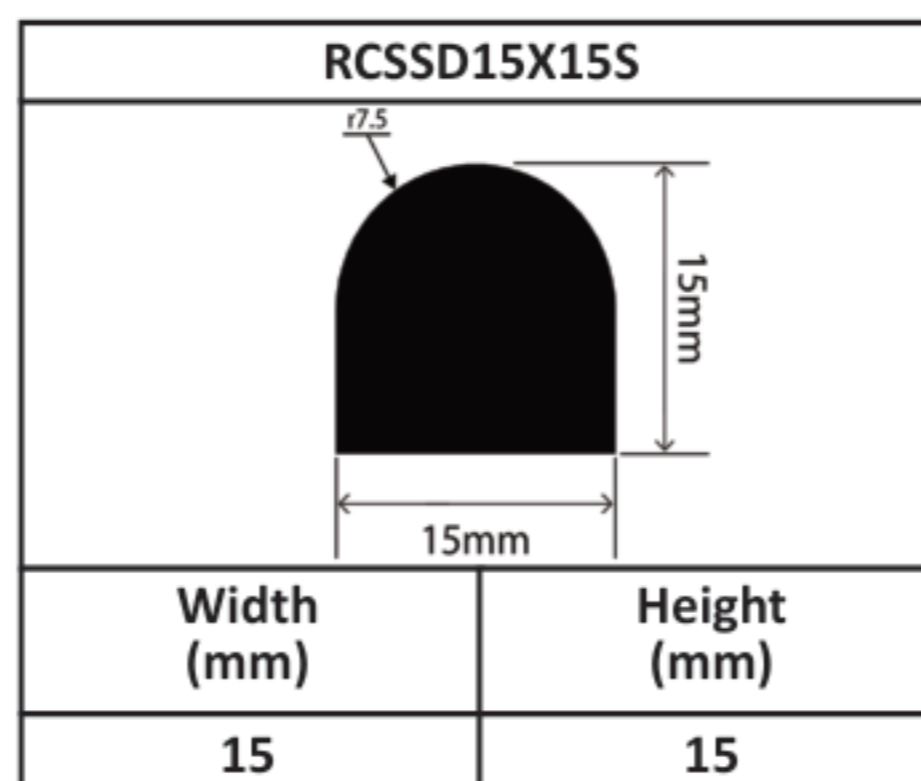

Silicone Solid D Profiles 13mm - 37mm

Silicone Solid D Profiles 13mm - 37mm

Silicone Solid D Profiles 13mm - 37mm

Silicone Solid D Profiles 13mm - 37mm

Silicone Solid D Profiles 13mm - 37mm

Silicone Solid D Profiles 13mm - 37mm

Silicone Solid D Profiles 13mm - 37mm

RCSSD35X35V	
	
Width (mm)	Height (mm)
35	35

RCSSD37X21V	
	
Width (mm)	Height (mm)
37	21