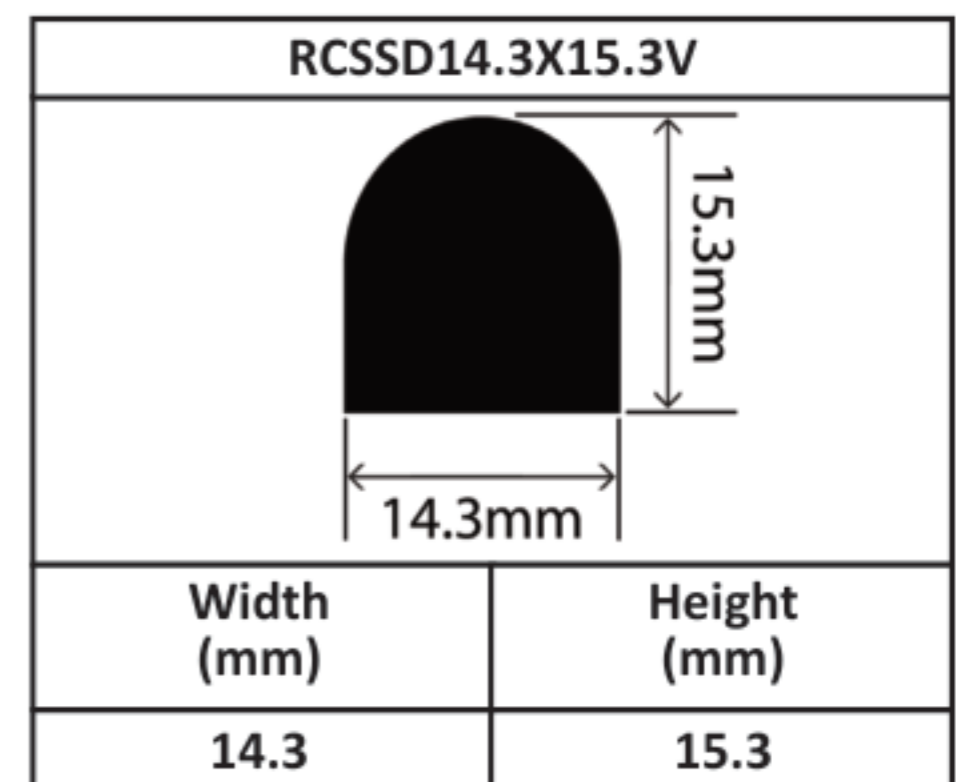

Silicone Solid D Profiles 13mm - 37mm

Silicone Solid D Profiles 13mm - 37mm

Silicone Solid D Profiles 13mm - 37mm

Silicone Solid D Profiles 13mm - 37mm

Silicone Solid D Profiles 13mm - 37mm

Silicone Solid D Profiles 13mm - 37mm

Silicone Solid D Profiles 13mm - 37mm

RCSSD35X35V	
	
Width (mm)	Height (mm)
35	35

RCSSD37X21V	
	
Width (mm)	Height (mm)
37	21