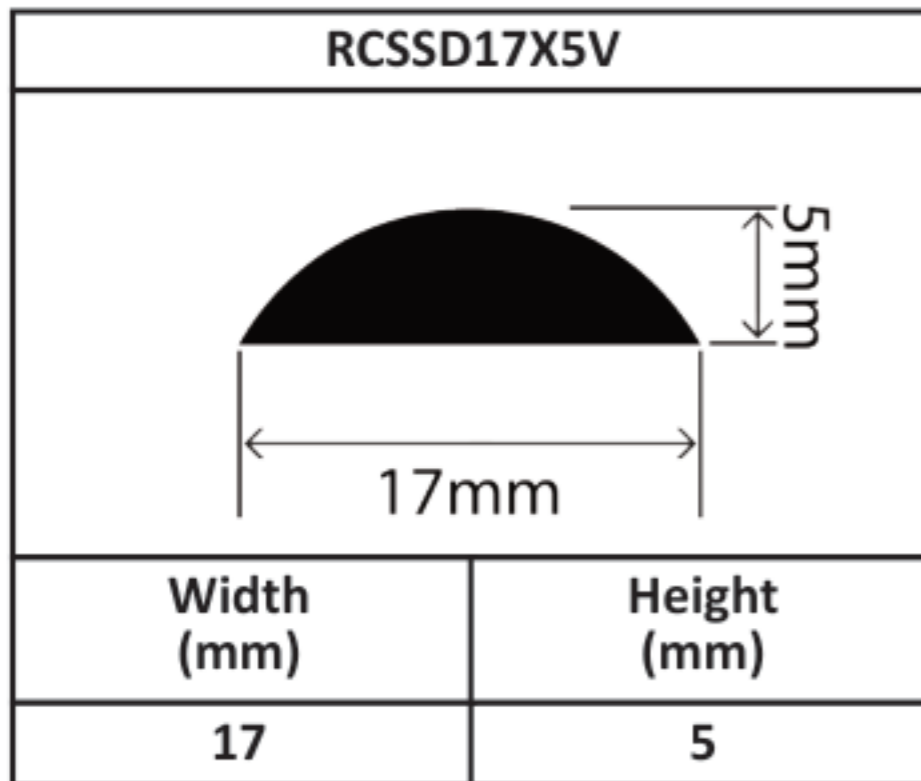

Silicone Solid D Profiles 13mm - 37mm

Silicone Solid D Profiles 13mm - 37mm

Silicone Solid D Profiles 13mm - 37mm

Silicone Solid D Profiles 13mm - 37mm

Silicone Solid D Profiles 13mm - 37mm

Silicone Solid D Profiles 13mm - 37mm

Silicone Solid D Profiles 13mm - 37mm

RCSSD35X35V	
	
Width (mm)	Height (mm)
35	35

RCSSD37X21V	
	
Width (mm)	Height (mm)
37	21