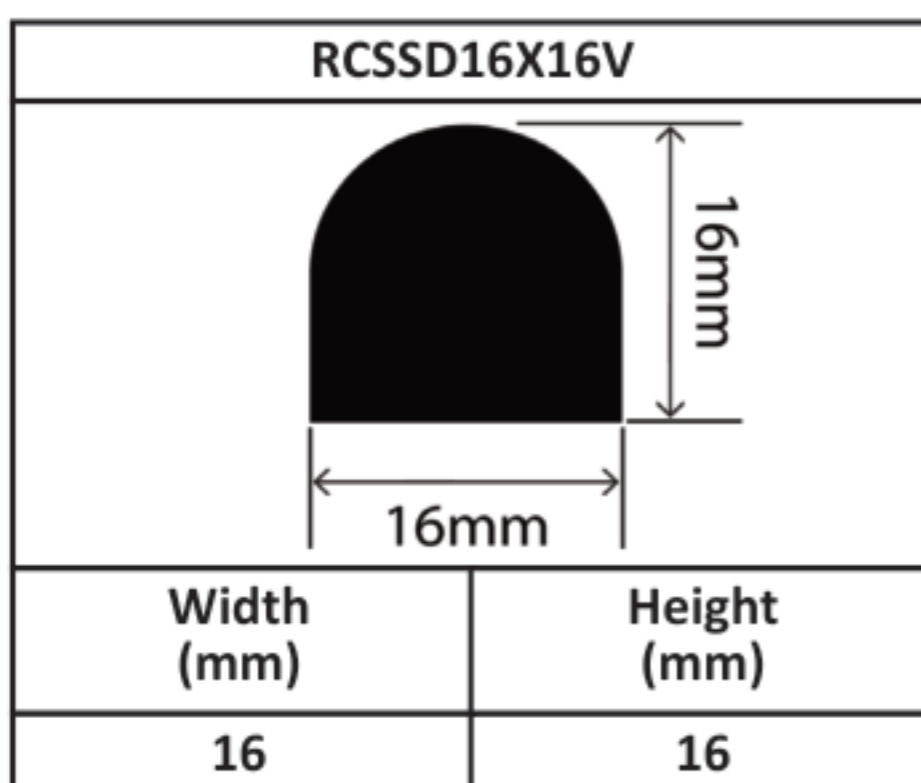

Silicone Solid D Profiles 13mm - 37mm

Silicone Solid D Profiles 13mm - 37mm

Silicone Solid D Profiles 13mm - 37mm

Silicone Solid D Profiles 13mm - 37mm

Silicone Solid D Profiles 13mm - 37mm

Silicone Solid D Profiles 13mm - 37mm

Silicone Solid D Profiles 13mm - 37mm

RCSSD35X35V	
	
Width (mm)	Height (mm)
35	35

RCSSD37X21V	
	
Width (mm)	Height (mm)
37	21