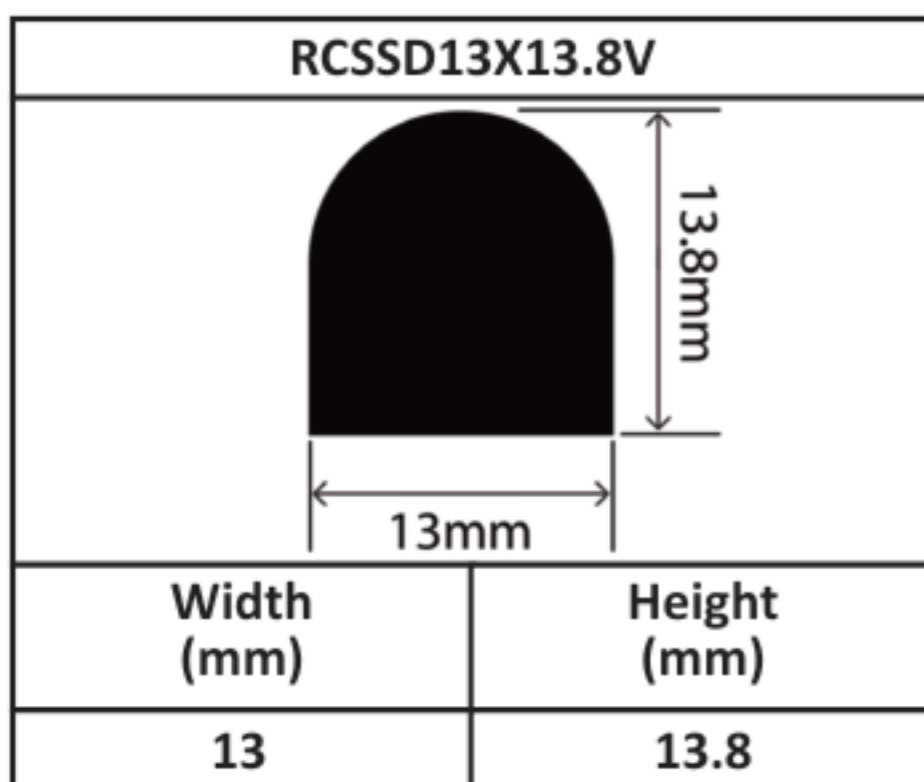

Silicone Solid D Profiles 13mm - 37mm

Silicone Solid D Profiles 13mm - 37mm

Silicone Solid D Profiles 13mm - 37mm

Silicone Solid D Profiles 13mm - 37mm

Silicone Solid D Profiles 13mm - 37mm

Silicone Solid D Profiles 13mm - 37mm

Silicone Solid D Profiles 13mm - 37mm

RCSSD35X35V	
	
Width (mm)	Height (mm)
35	35

RCSSD37X21V	
	
Width (mm)	Height (mm)
37	21