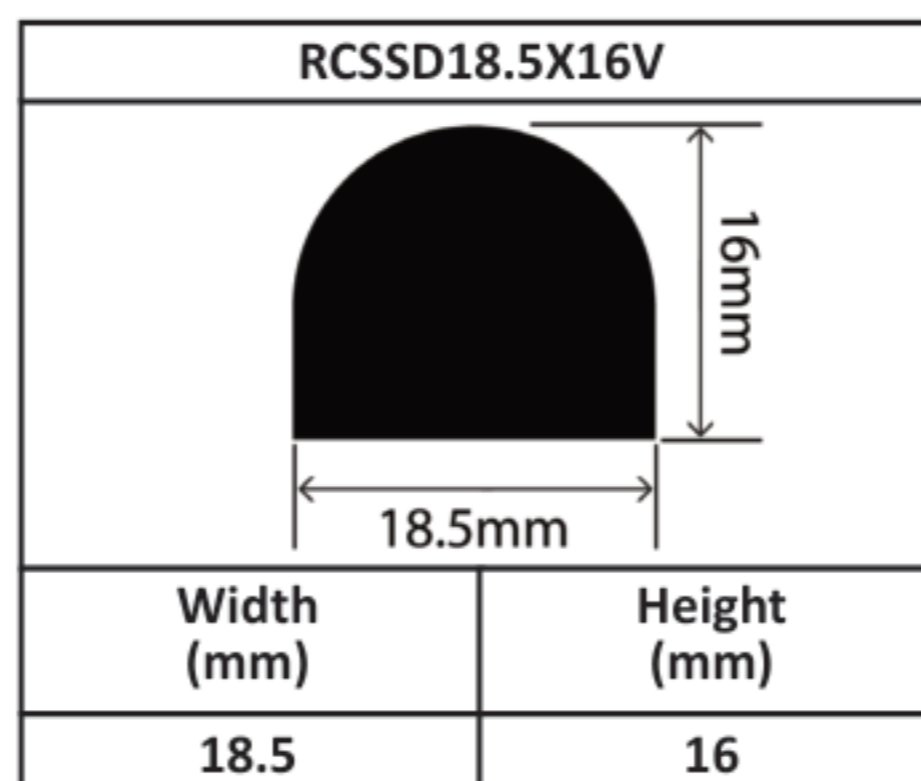

Silicone Solid D Profiles 13mm - 37mm

Silicone Solid D Profiles 13mm - 37mm

Silicone Solid D Profiles 13mm - 37mm

Silicone Solid D Profiles 13mm - 37mm

Silicone Solid D Profiles 13mm - 37mm

Silicone Solid D Profiles 13mm - 37mm

Silicone Solid D Profiles 13mm - 37mm

RCSSD35X35V	
	
Width (mm)	Height (mm)
35	35

RCSSD37X21V	
	
Width (mm)	Height (mm)
37	21