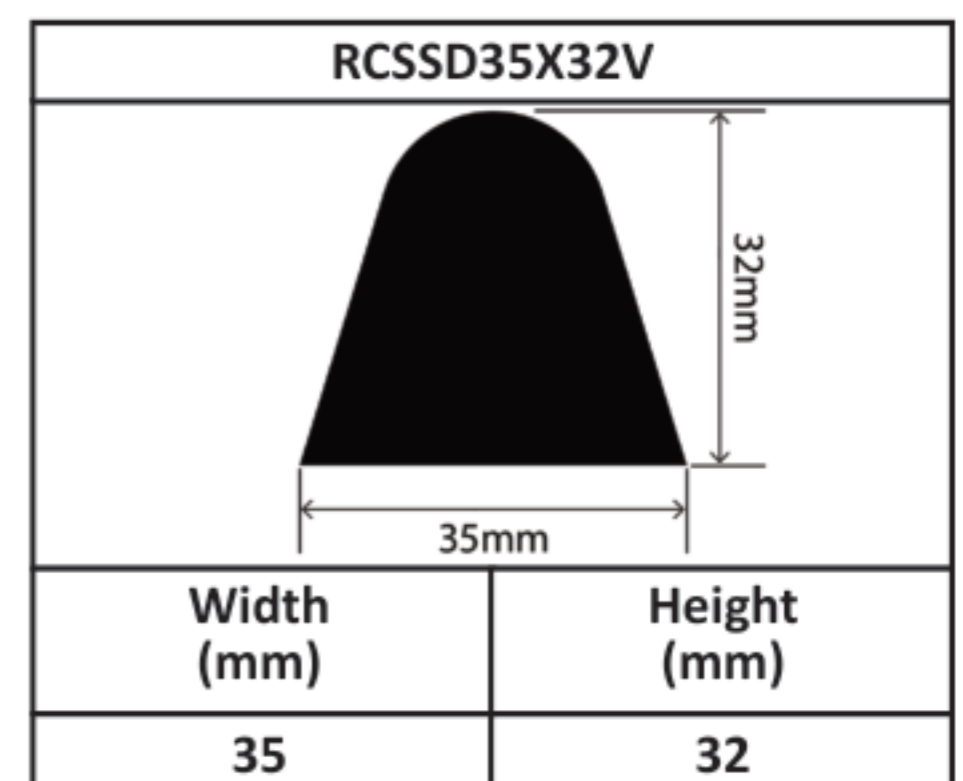

Silicone Solid D Profiles 13mm - 37mm

Silicone Solid D Profiles 13mm - 37mm

Silicone Solid D Profiles 13mm - 37mm

Silicone Solid D Profiles 13mm - 37mm

Silicone Solid D Profiles 13mm - 37mm

Silicone Solid D Profiles 13mm - 37mm

Silicone Solid D Profiles 13mm - 37mm

RCSSD35X35V	
	
Width (mm)	Height (mm)
35	35

RCSSD37X21V	
	
Width (mm)	Height (mm)
37	21