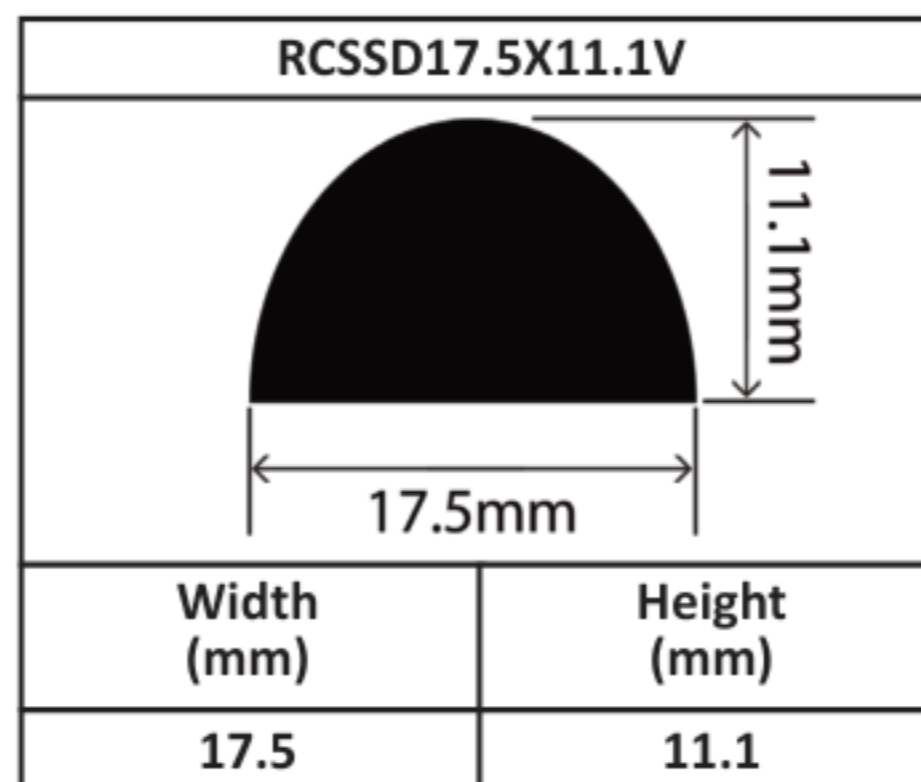

Silicone Solid D Profiles 13mm - 37mm

Silicone Solid D Profiles 13mm - 37mm

Silicone Solid D Profiles 13mm - 37mm

Silicone Solid D Profiles 13mm - 37mm

Silicone Solid D Profiles 13mm - 37mm

Silicone Solid D Profiles 13mm - 37mm

Silicone Solid D Profiles 13mm - 37mm

RCSSD35X35V	
	
Width (mm)	Height (mm)
35	35

RCSSD37X21V	
	
Width (mm)	Height (mm)
37	21