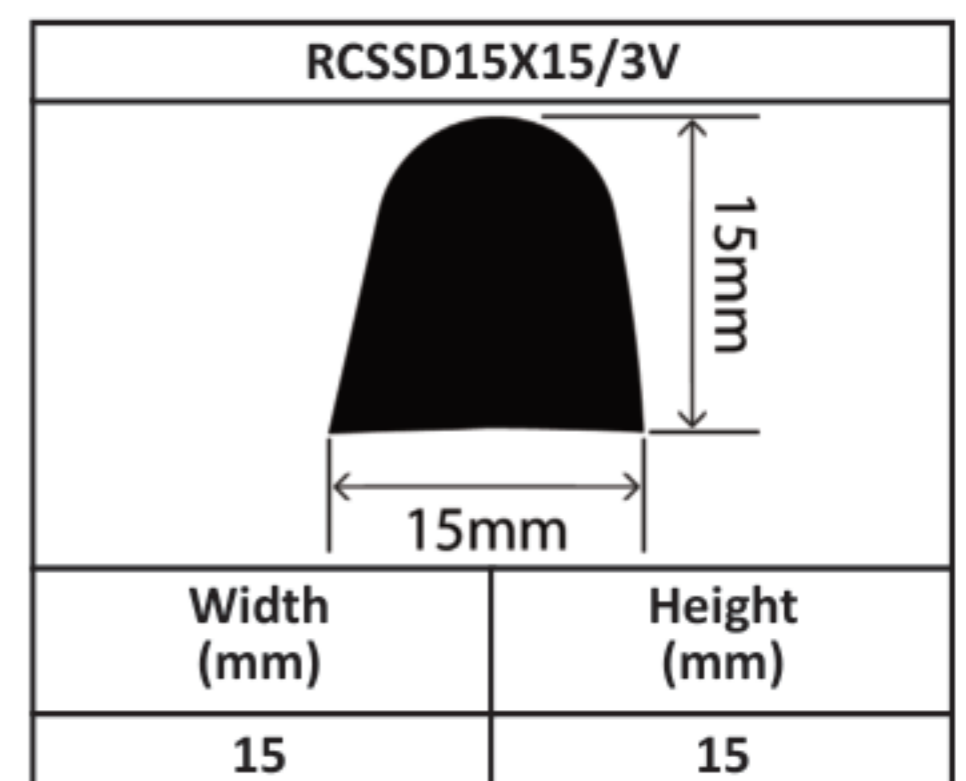

Silicone Solid D Profiles 13mm - 37mm

Silicone Solid D Profiles 13mm - 37mm

Silicone Solid D Profiles 13mm - 37mm

Silicone Solid D Profiles 13mm - 37mm

Silicone Solid D Profiles 13mm - 37mm

Silicone Solid D Profiles 13mm - 37mm

Silicone Solid D Profiles 13mm - 37mm

RCSSD35X35V	
	
Width (mm)	Height (mm)
35	35

RCSSD37X21V	
	
Width (mm)	Height (mm)
37	21