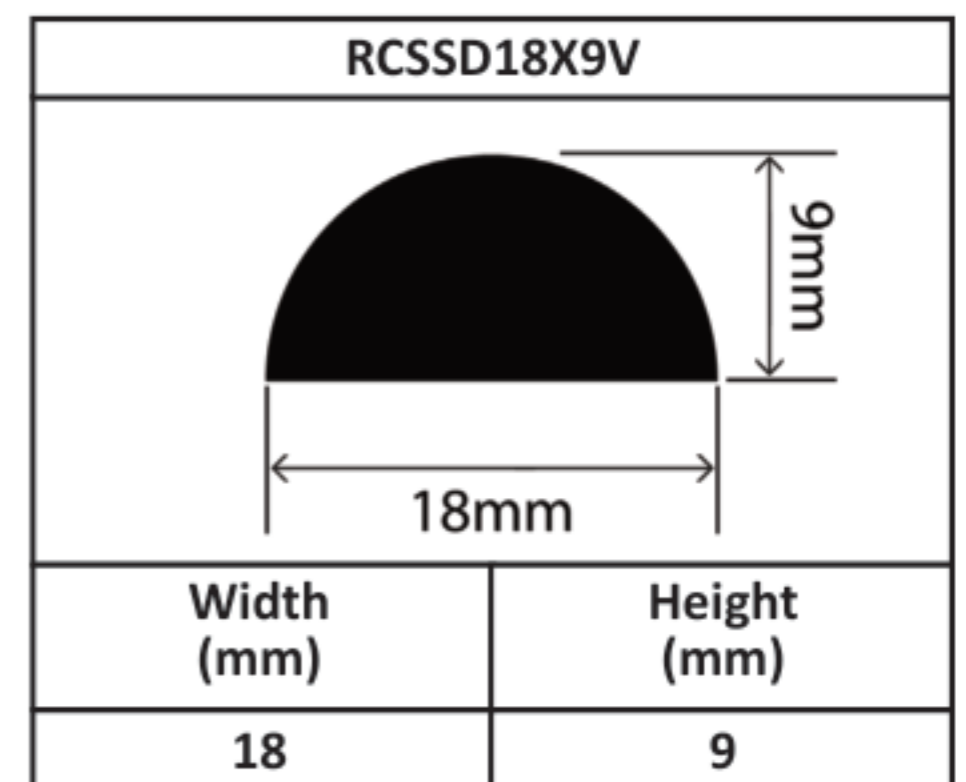

Silicone Solid D Profiles 13mm - 37mm

Silicone Solid D Profiles 13mm - 37mm

Silicone Solid D Profiles 13mm - 37mm

Silicone Solid D Profiles 13mm - 37mm

Silicone Solid D Profiles 13mm - 37mm

Silicone Solid D Profiles 13mm - 37mm

Silicone Solid D Profiles 13mm - 37mm

RCSSD35X35V	
	
Width (mm)	Height (mm)
35	35

RCSSD37X21V	
	
Width (mm)	Height (mm)
37	21