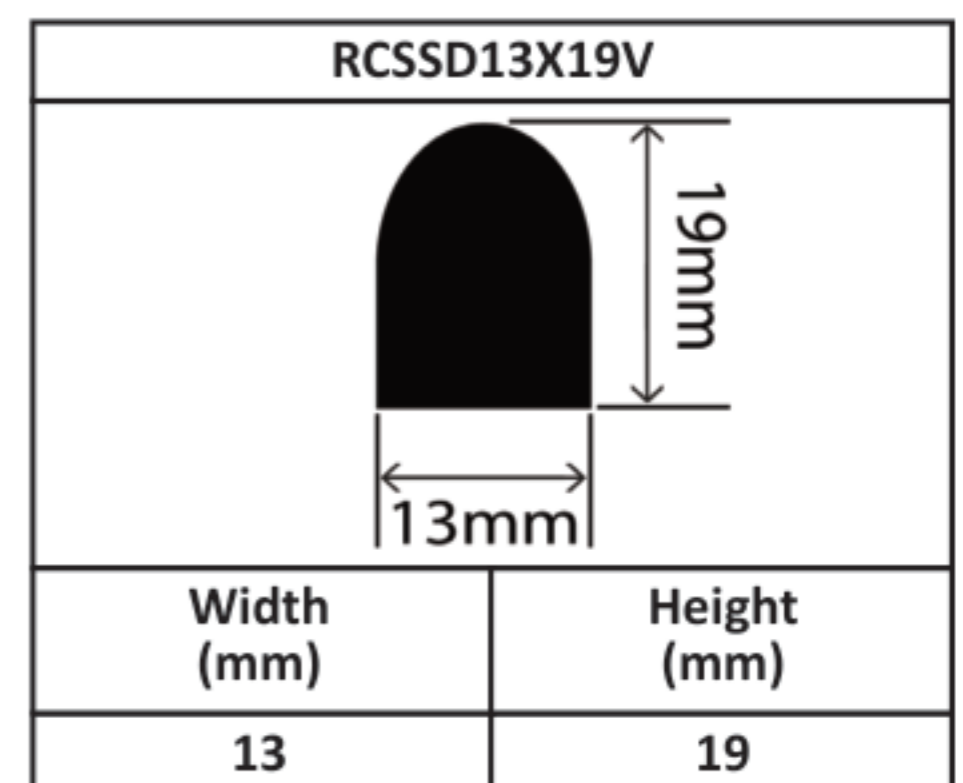

Silicone Solid D Profiles 13mm - 37mm

Silicone Solid D Profiles 13mm - 37mm

Silicone Solid D Profiles 13mm - 37mm

Silicone Solid D Profiles 13mm - 37mm

Silicone Solid D Profiles 13mm - 37mm

Silicone Solid D Profiles 13mm - 37mm

Silicone Solid D Profiles 13mm - 37mm

RCSSD35X35V	
	
Width (mm)	Height (mm)
35	35

RCSSD37X21V	
	
Width (mm)	Height (mm)
37	21