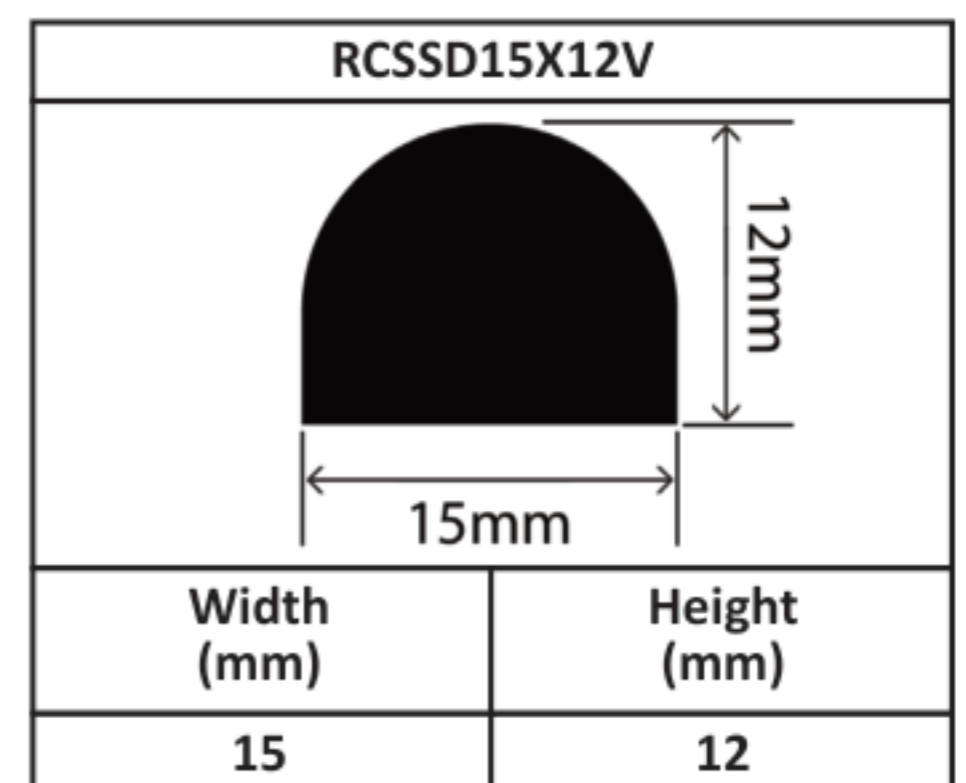

Silicone Solid D Profiles 13mm - 37mm

Silicone Solid D Profiles 13mm - 37mm

Silicone Solid D Profiles 13mm - 37mm

Silicone Solid D Profiles 13mm - 37mm

Silicone Solid D Profiles 13mm - 37mm

Silicone Solid D Profiles 13mm - 37mm

Silicone Solid D Profiles 13mm - 37mm

RCSSD35X35V	
	
Width (mm)	Height (mm)
35	35

RCSSD37X21V	
	
Width (mm)	Height (mm)
37	21