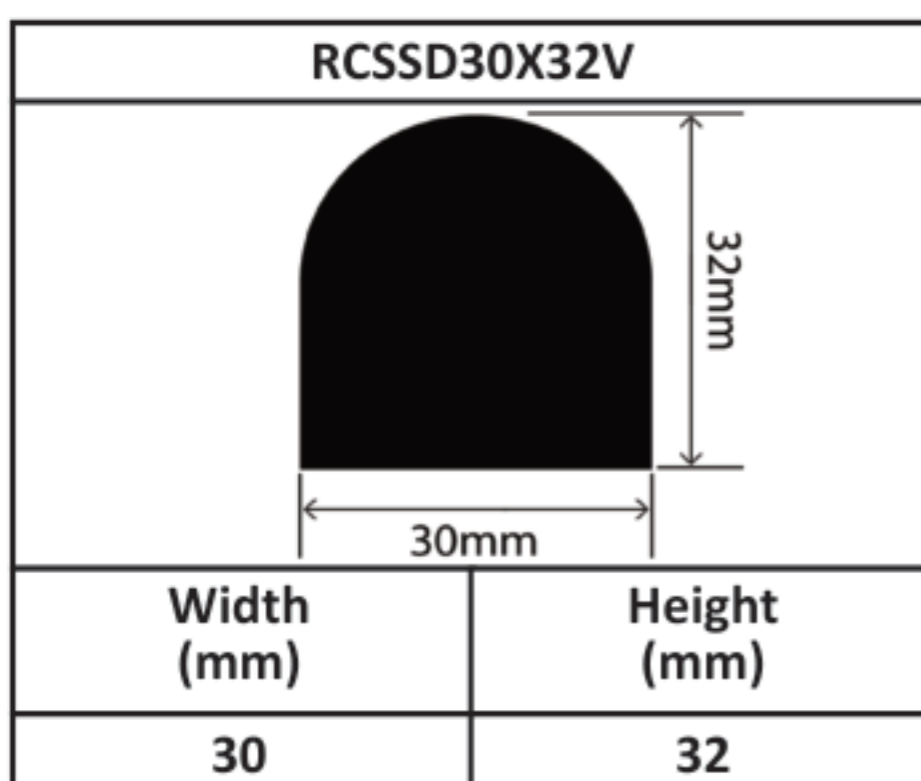

Silicone Solid D Profiles 13mm - 37mm

Silicone Solid D Profiles 13mm - 37mm

Silicone Solid D Profiles 13mm - 37mm

Silicone Solid D Profiles 13mm - 37mm

Silicone Solid D Profiles 13mm - 37mm

Silicone Solid D Profiles 13mm - 37mm

Silicone Solid D Profiles 13mm - 37mm

RCSSD35X35V	
	
Width (mm)	Height (mm)
35	35

RCSSD37X21V	
	
Width (mm)	Height (mm)
37	21