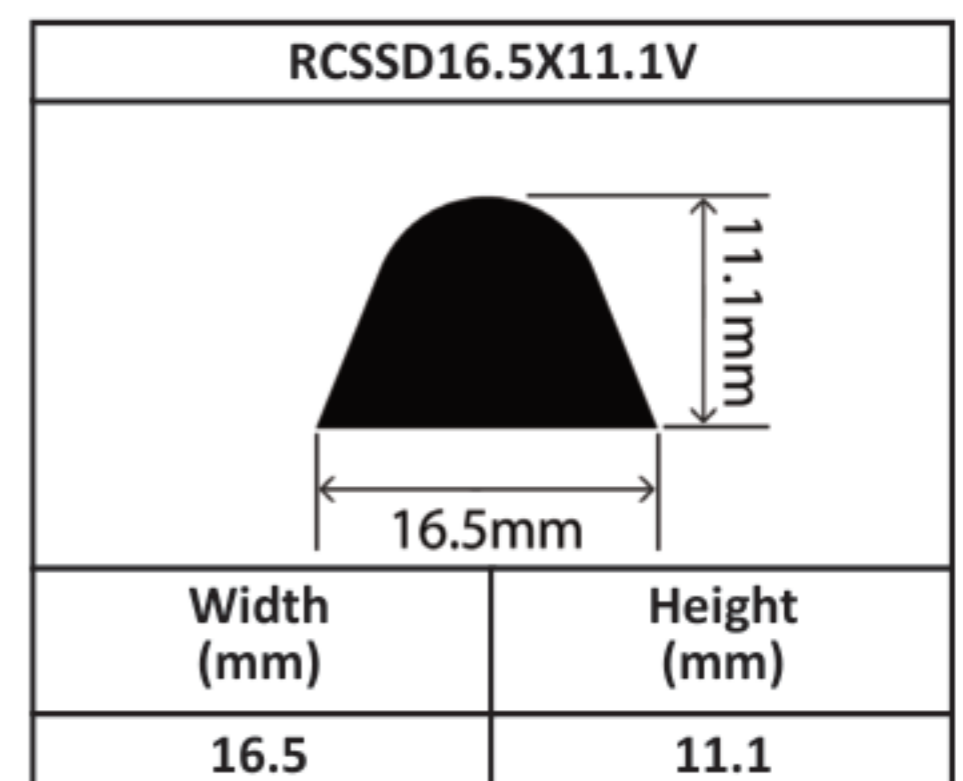

Silicone Solid D Profiles 13mm - 37mm

Silicone Solid D Profiles 13mm - 37mm

Silicone Solid D Profiles 13mm - 37mm

Silicone Solid D Profiles 13mm - 37mm

Silicone Solid D Profiles 13mm - 37mm

Silicone Solid D Profiles 13mm - 37mm

Silicone Solid D Profiles 13mm - 37mm

RCSSD35X35V	
	
Width (mm)	Height (mm)
35	35

RCSSD37X21V	
	
Width (mm)	Height (mm)
37	21