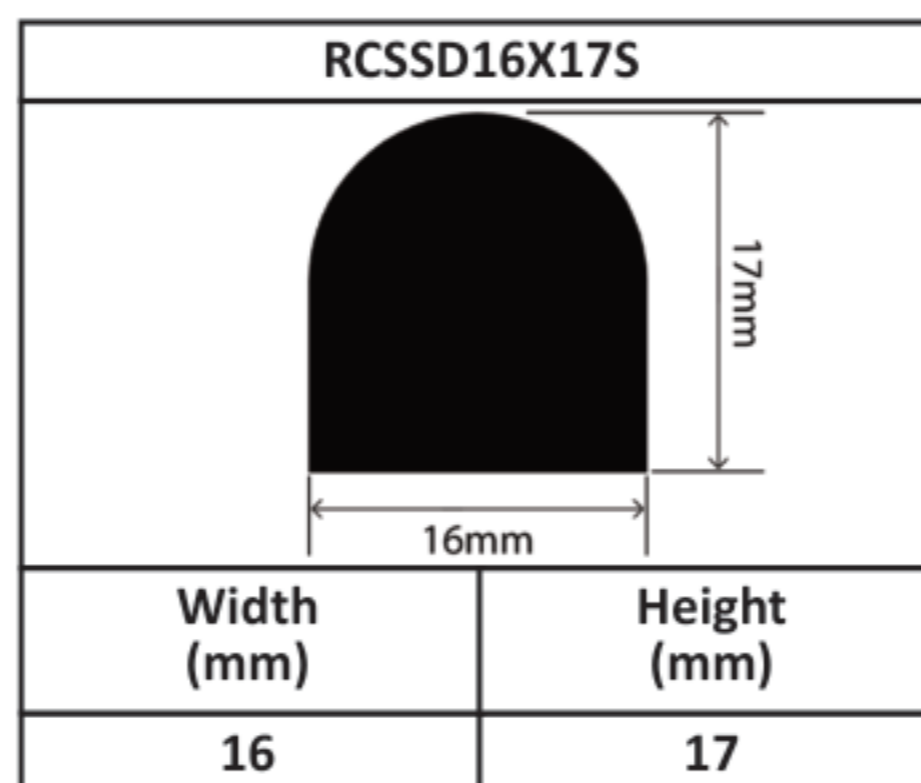

Silicone Solid D Profiles 13mm - 37mm

Silicone Solid D Profiles 13mm - 37mm

Silicone Solid D Profiles 13mm - 37mm

Silicone Solid D Profiles 13mm - 37mm

Silicone Solid D Profiles 13mm - 37mm

Silicone Solid D Profiles 13mm - 37mm

Silicone Solid D Profiles 13mm - 37mm

RCSSD35X35V	
	
Width (mm)	Height (mm)
35	35

RCSSD37X21V	
	
Width (mm)	Height (mm)
37	21