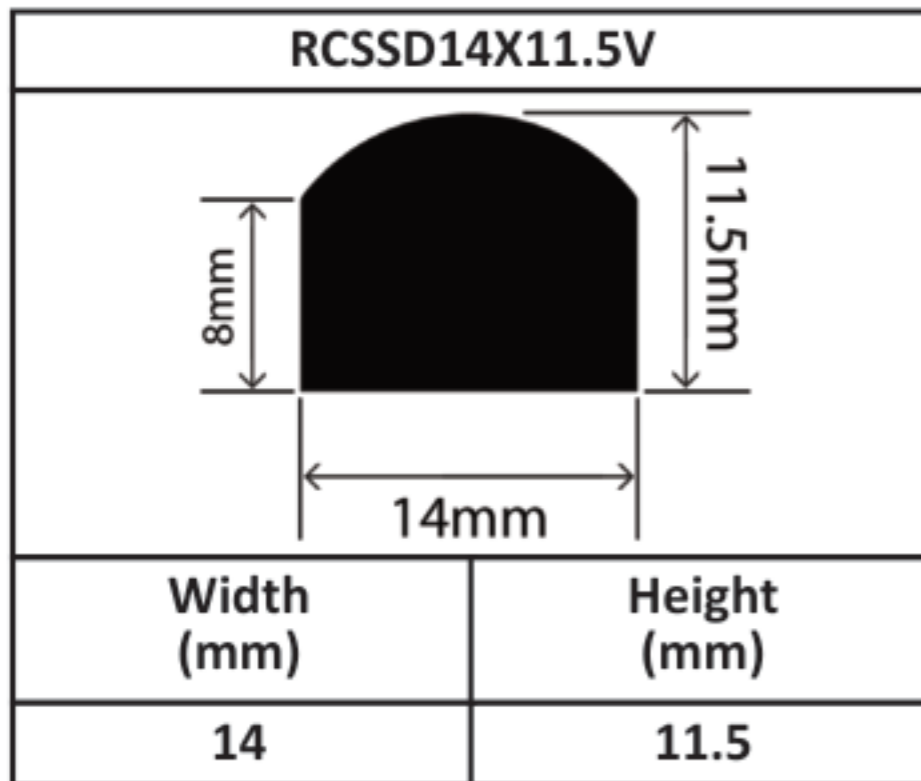

Silicone Solid D Profiles 13mm - 37mm

Silicone Solid D Profiles 13mm - 37mm

Silicone Solid D Profiles 13mm - 37mm

Silicone Solid D Profiles 13mm - 37mm

Silicone Solid D Profiles 13mm - 37mm

Silicone Solid D Profiles 13mm - 37mm

Silicone Solid D Profiles 13mm - 37mm

RCSSD35X35V	
	
Width (mm)	Height (mm)
35	35

RCSSD37X21V	
	
Width (mm)	Height (mm)
37	21