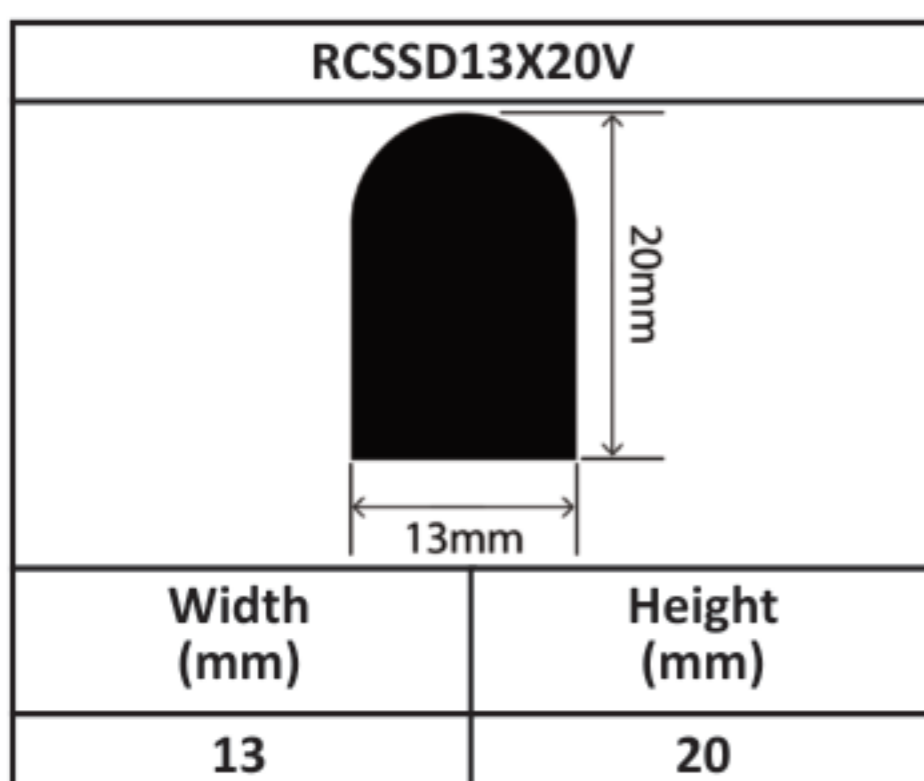

Silicone Solid D Profiles 13mm - 37mm

Silicone Solid D Profiles 13mm - 37mm

Silicone Solid D Profiles 13mm - 37mm

Silicone Solid D Profiles 13mm - 37mm

Silicone Solid D Profiles 13mm - 37mm

Silicone Solid D Profiles 13mm - 37mm

Silicone Solid D Profiles 13mm - 37mm

RCSSD35X35V	
	
Width (mm)	Height (mm)
35	35

RCSSD37X21V	
	
Width (mm)	Height (mm)
37	21