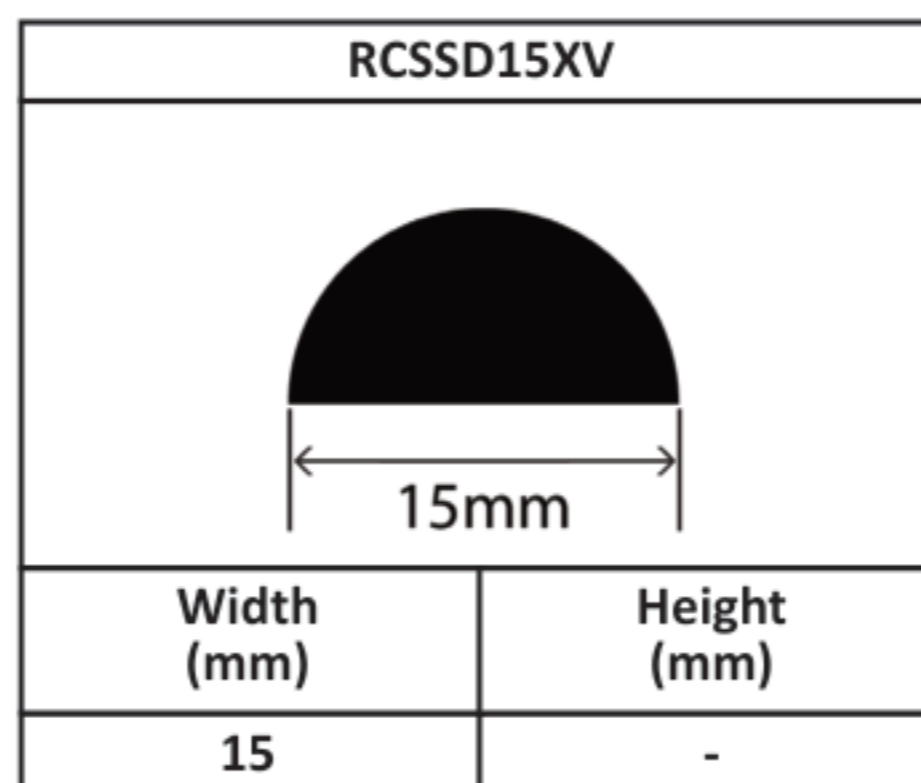

Silicone Solid D Profiles 13mm - 37mm

Silicone Solid D Profiles 13mm - 37mm

Silicone Solid D Profiles 13mm - 37mm

Silicone Solid D Profiles 13mm - 37mm

Silicone Solid D Profiles 13mm - 37mm

Silicone Solid D Profiles 13mm - 37mm

Silicone Solid D Profiles 13mm - 37mm

RCSSD35X35V	
	
Width (mm)	Height (mm)
35	35

RCSSD37X21V	
	
Width (mm)	Height (mm)
37	21