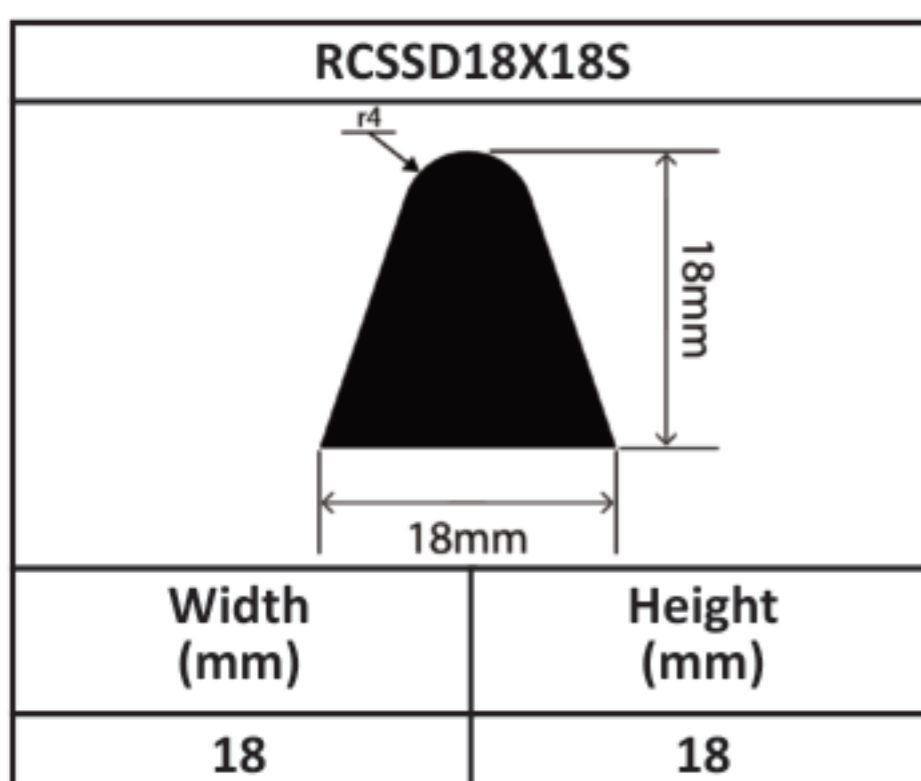

Silicone Solid D Profiles 13mm - 37mm

Silicone Solid D Profiles 13mm - 37mm

Silicone Solid D Profiles 13mm - 37mm

Silicone Solid D Profiles 13mm - 37mm

Silicone Solid D Profiles 13mm - 37mm

Silicone Solid D Profiles 13mm - 37mm

Silicone Solid D Profiles 13mm - 37mm

RCSSD35X35V	
	
Width (mm)	Height (mm)
35	35

RCSSD37X21V	
	
Width (mm)	Height (mm)
37	21