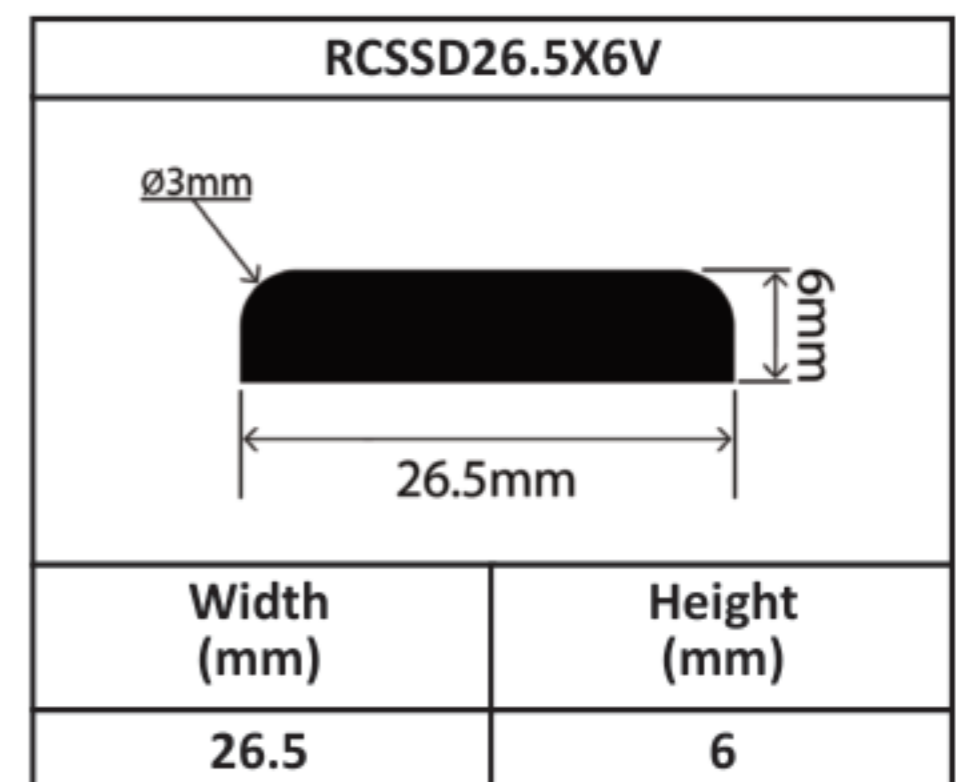

Silicone Solid D Profiles 13mm - 37mm

Silicone Solid D Profiles 13mm - 37mm

Silicone Solid D Profiles 13mm - 37mm

Silicone Solid D Profiles 13mm - 37mm

Silicone Solid D Profiles 13mm - 37mm

Silicone Solid D Profiles 13mm - 37mm

Silicone Solid D Profiles 13mm - 37mm

RCSSD35X35V	
	
Width (mm)	Height (mm)
35	35

RCSSD37X21V	
	
Width (mm)	Height (mm)
37	21