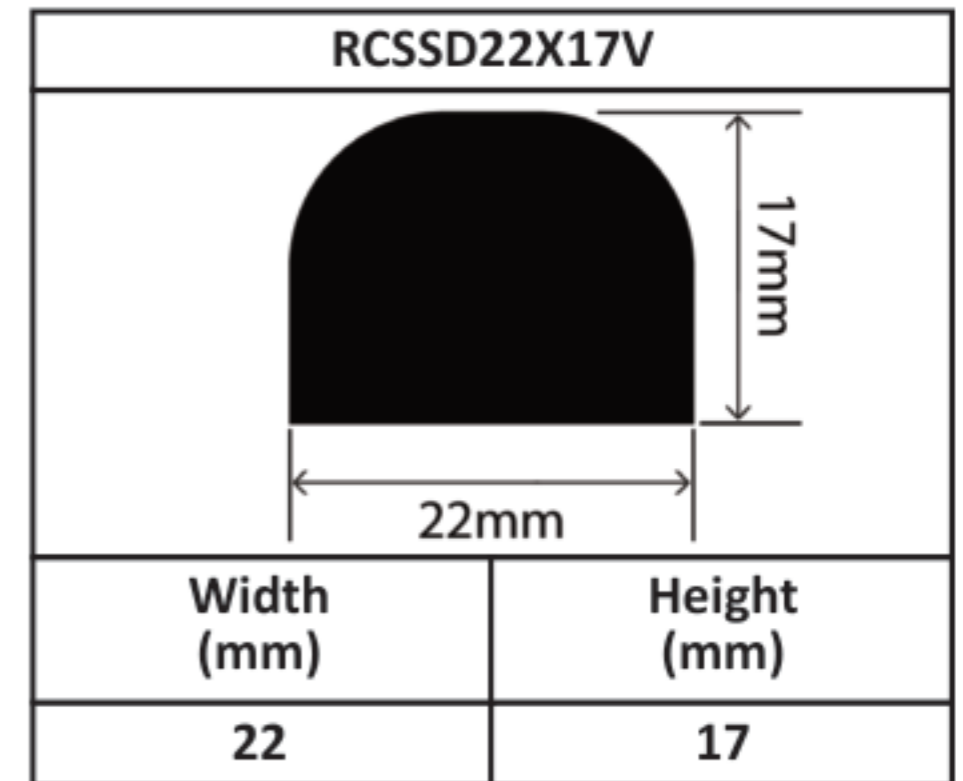

Silicone Solid D Profiles 13mm - 37mm

Silicone Solid D Profiles 13mm - 37mm

Silicone Solid D Profiles 13mm - 37mm

Silicone Solid D Profiles 13mm - 37mm

Silicone Solid D Profiles 13mm - 37mm

Silicone Solid D Profiles 13mm - 37mm

Silicone Solid D Profiles 13mm - 37mm

RCSSD35X35V	
	
Width (mm)	Height (mm)
35	35

RCSSD37X21V	
	
Width (mm)	Height (mm)
37	21