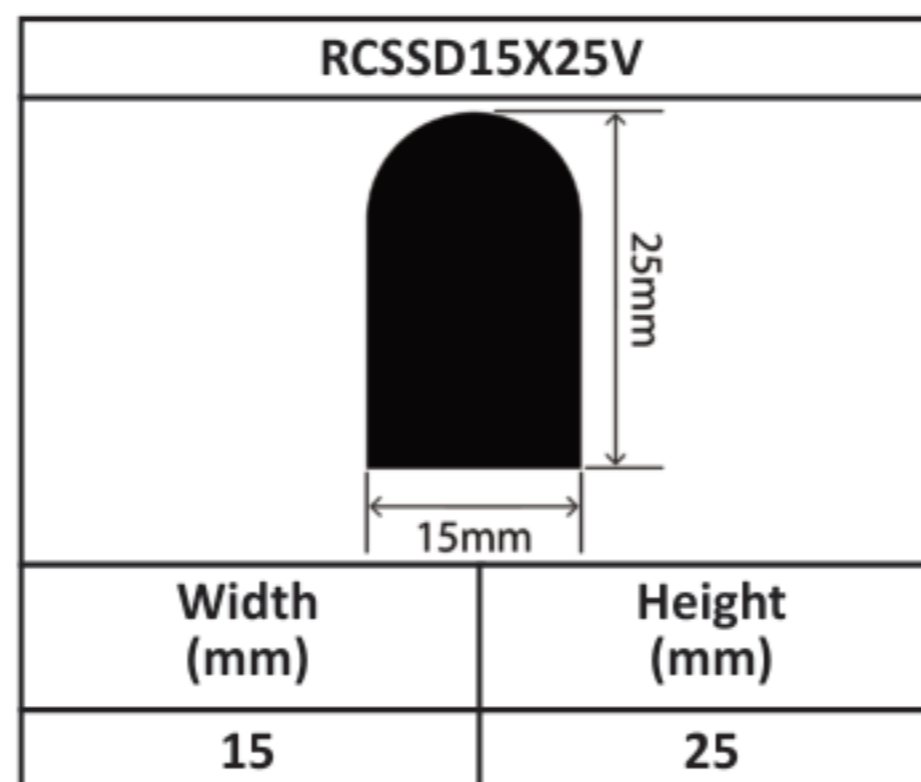

Silicone Solid D Profiles 13mm - 37mm

Silicone Solid D Profiles 13mm - 37mm

Silicone Solid D Profiles 13mm - 37mm

Silicone Solid D Profiles 13mm - 37mm

Silicone Solid D Profiles 13mm - 37mm

Silicone Solid D Profiles 13mm - 37mm

Silicone Solid D Profiles 13mm - 37mm

RCSSD35X35V	
	
Width (mm)	Height (mm)
35	35

RCSSD37X21V	
	
Width (mm)	Height (mm)
37	21