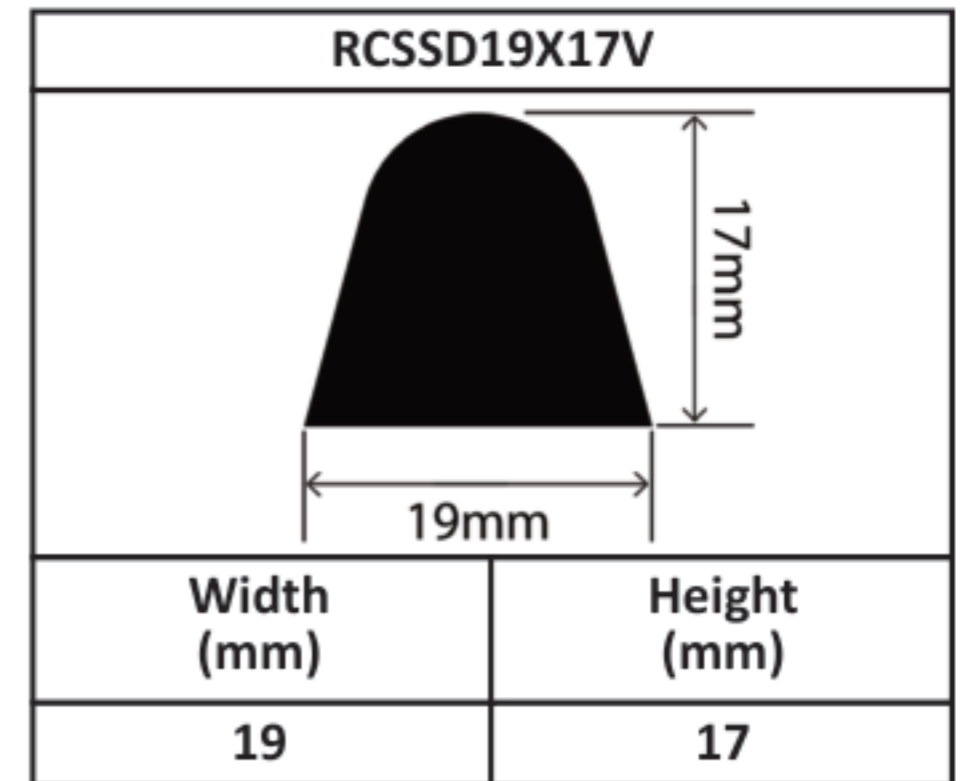

Silicone Solid D Profiles 13mm - 37mm

Silicone Solid D Profiles 13mm - 37mm

Silicone Solid D Profiles 13mm - 37mm

Silicone Solid D Profiles 13mm - 37mm

Silicone Solid D Profiles 13mm - 37mm

Silicone Solid D Profiles 13mm - 37mm

Silicone Solid D Profiles 13mm - 37mm

RCSSD35X35V	
	
Width (mm)	Height (mm)
35	35

RCSSD37X21V	
	
Width (mm)	Height (mm)
37	21