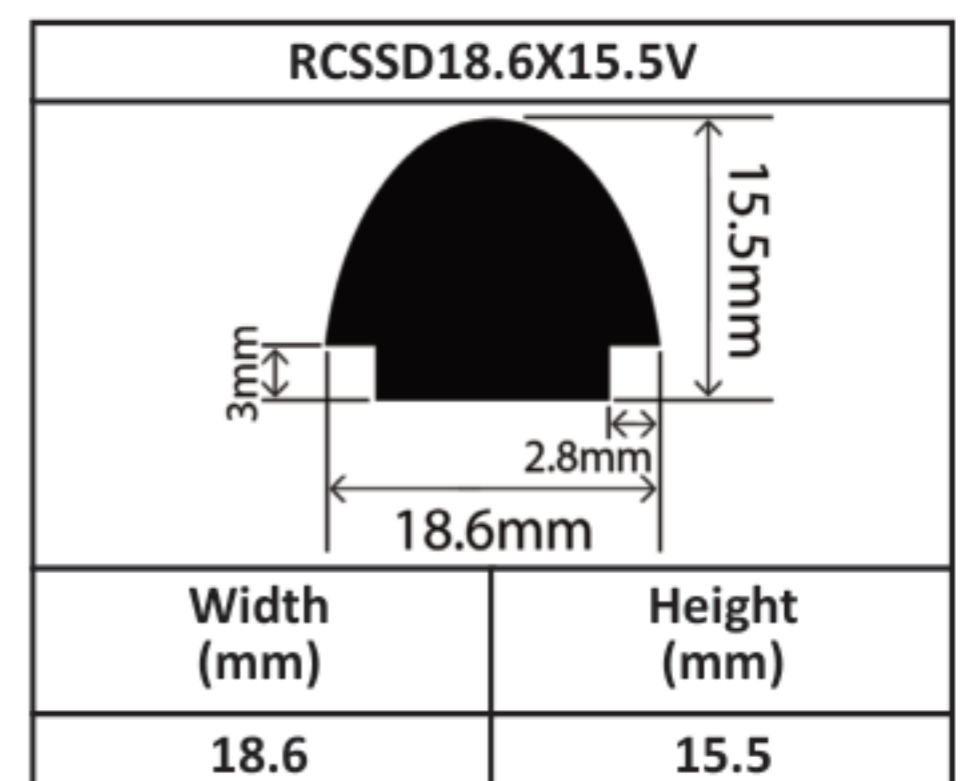

Silicone Solid D Profiles 13mm - 37mm

Silicone Solid D Profiles 13mm - 37mm

Silicone Solid D Profiles 13mm - 37mm

Silicone Solid D Profiles 13mm - 37mm

Silicone Solid D Profiles 13mm - 37mm

Silicone Solid D Profiles 13mm - 37mm

Silicone Solid D Profiles 13mm - 37mm

RCSSD35X35V	
	
Width (mm)	Height (mm)
35	35

RCSSD37X21V	
	
Width (mm)	Height (mm)
37	21