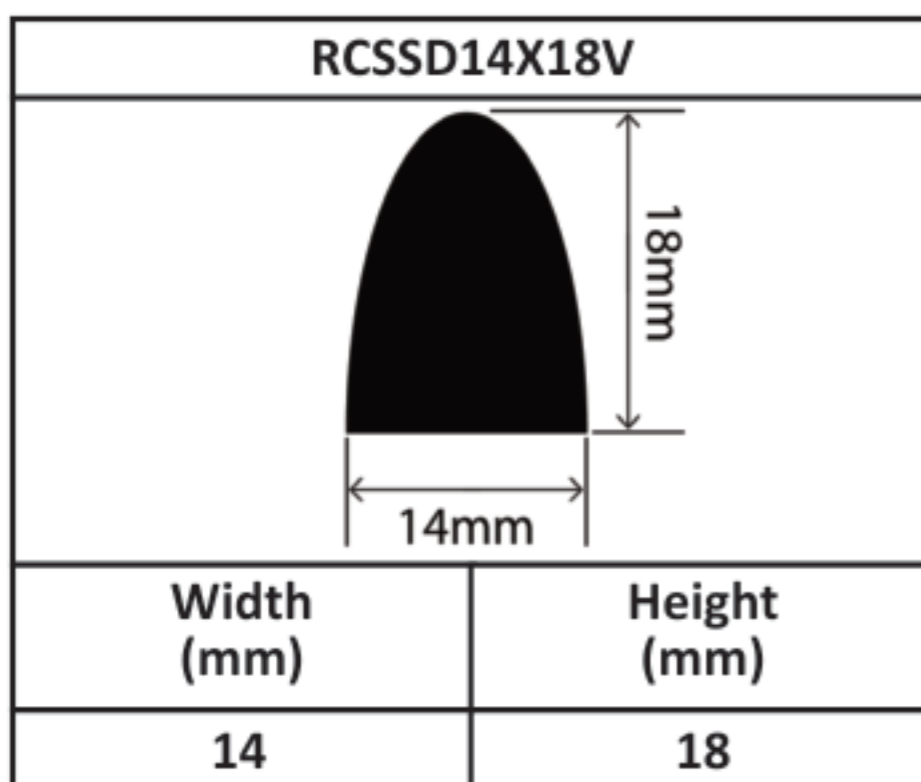

Silicone Solid D Profiles 13mm - 37mm

Silicone Solid D Profiles 13mm - 37mm

Silicone Solid D Profiles 13mm - 37mm

Silicone Solid D Profiles 13mm - 37mm

Silicone Solid D Profiles 13mm - 37mm

Silicone Solid D Profiles 13mm - 37mm

Silicone Solid D Profiles 13mm - 37mm

RCSSD35X35V	
	
Width (mm)	Height (mm)
35	35

RCSSD37X21V	
	
Width (mm)	Height (mm)
37	21