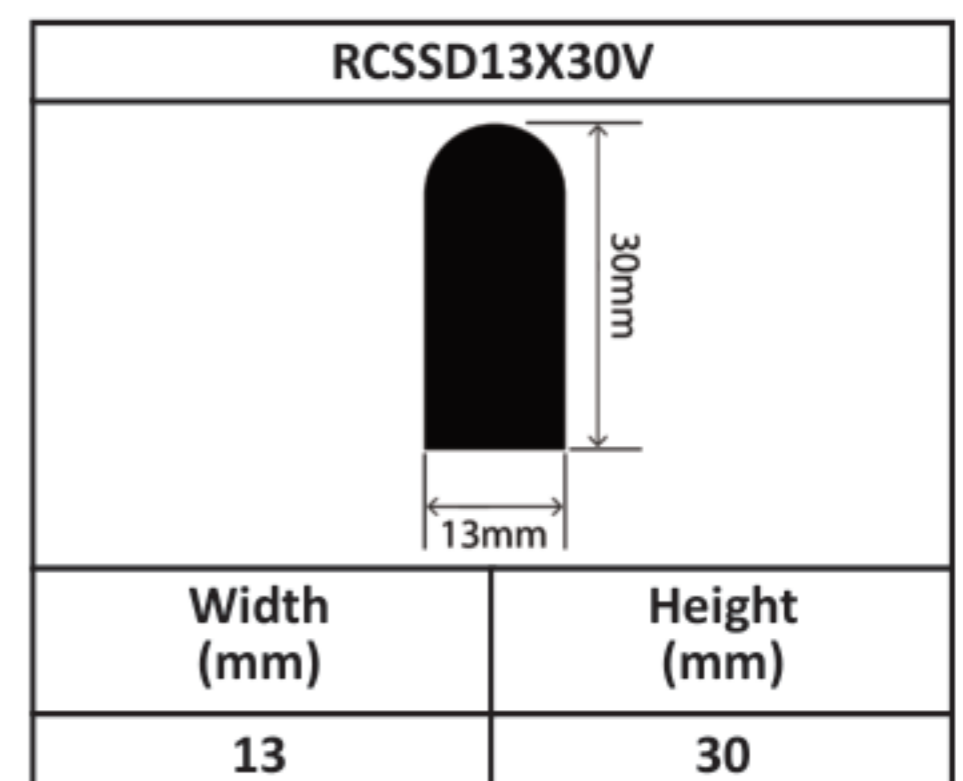

Silicone Solid D Profiles 13mm - 37mm

Silicone Solid D Profiles 13mm - 37mm

Silicone Solid D Profiles 13mm - 37mm

Silicone Solid D Profiles 13mm - 37mm

Silicone Solid D Profiles 13mm - 37mm

Silicone Solid D Profiles 13mm - 37mm

Silicone Solid D Profiles 13mm - 37mm

RCSSD35X35V	
	
Width (mm)	Height (mm)
35	35

RCSSD37X21V	
	
Width (mm)	Height (mm)
37	21