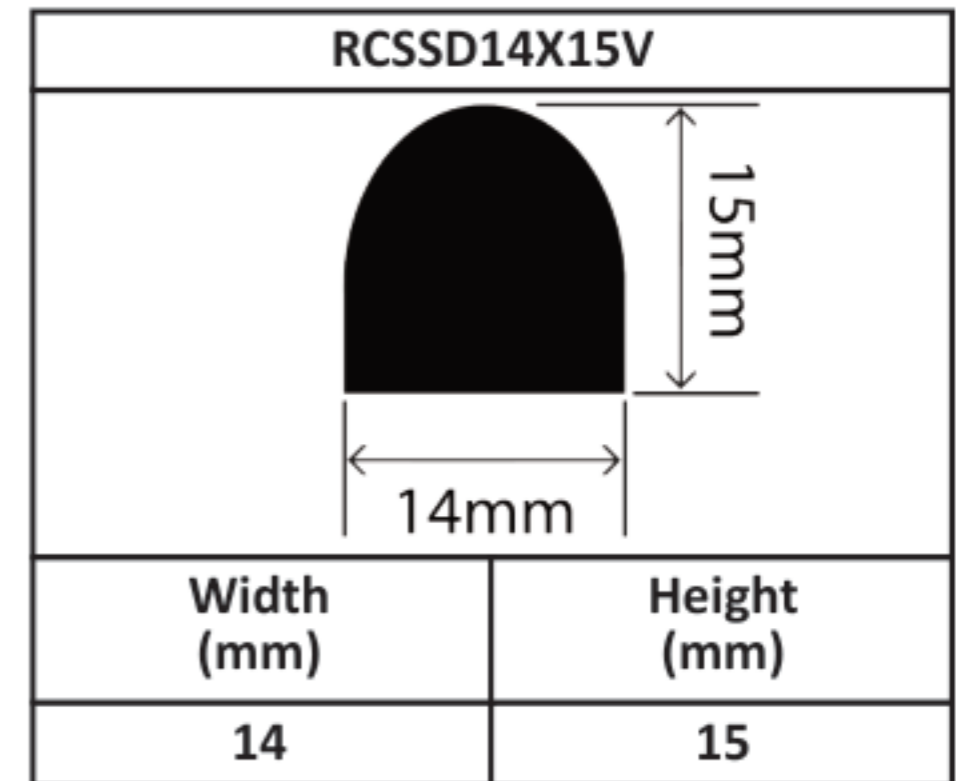

Silicone Solid D Profiles 13mm - 37mm

Silicone Solid D Profiles 13mm - 37mm

Silicone Solid D Profiles 13mm - 37mm

Silicone Solid D Profiles 13mm - 37mm

Silicone Solid D Profiles 13mm - 37mm

Silicone Solid D Profiles 13mm - 37mm

Silicone Solid D Profiles 13mm - 37mm

RCSSD35X35V	
	
Width (mm)	Height (mm)
35	35

RCSSD37X21V	
	
Width (mm)	Height (mm)
37	21