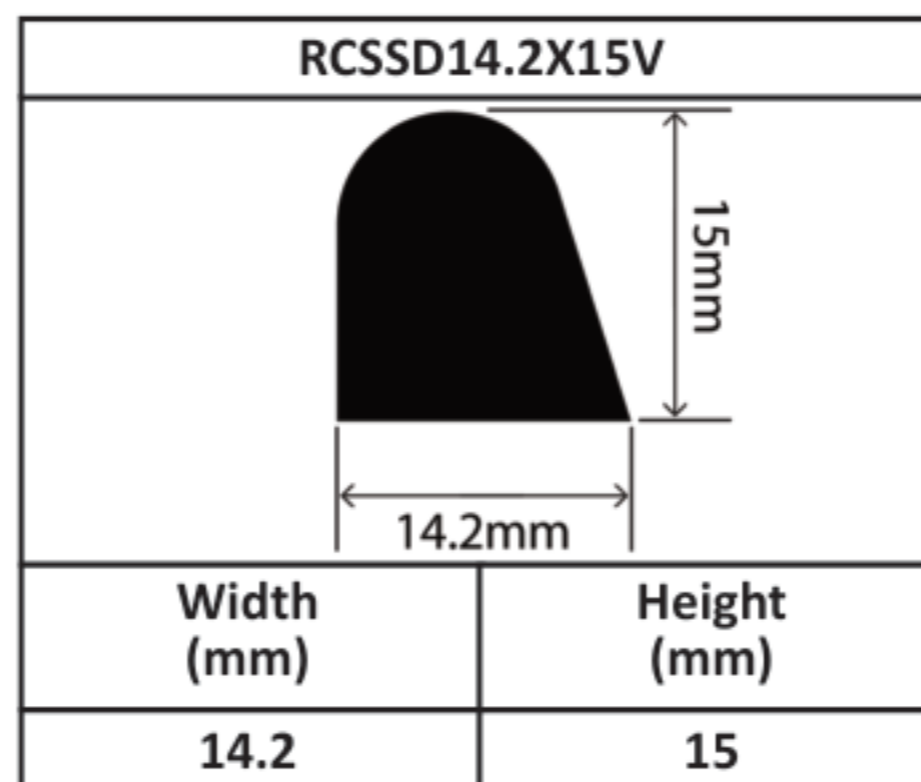

Silicone Solid D Profiles 13mm - 37mm

Silicone Solid D Profiles 13mm - 37mm

Silicone Solid D Profiles 13mm - 37mm

Silicone Solid D Profiles 13mm - 37mm

Silicone Solid D Profiles 13mm - 37mm

Silicone Solid D Profiles 13mm - 37mm

Silicone Solid D Profiles 13mm - 37mm

RCSSD35X35V	
	
Width (mm)	Height (mm)
35	35

RCSSD37X21V	
	
Width (mm)	Height (mm)
37	21