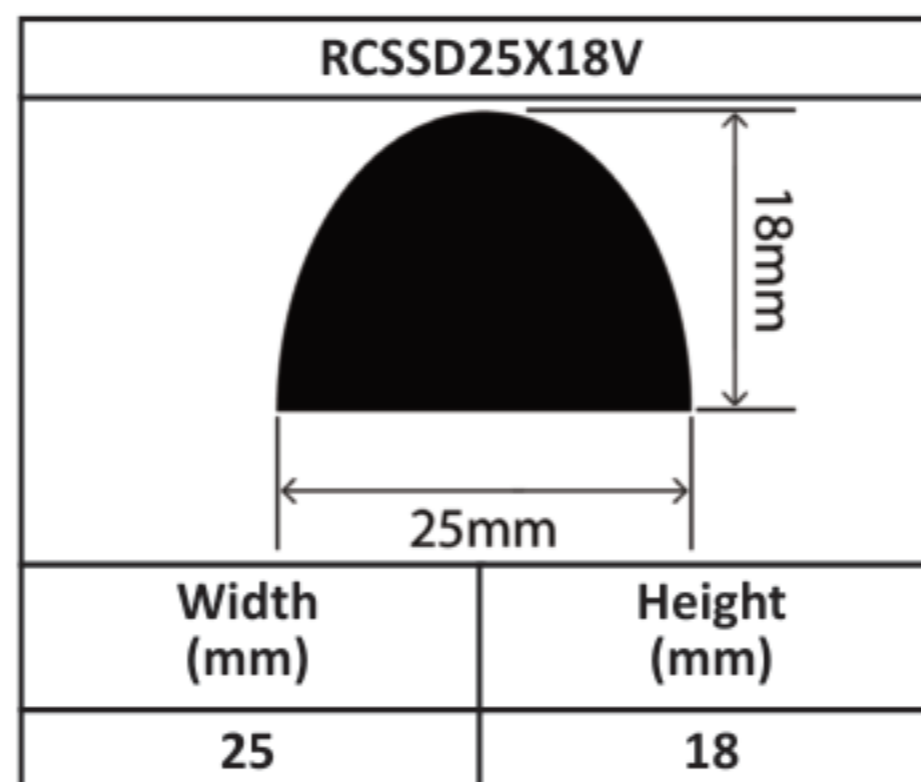

Silicone Solid D Profiles 13mm - 37mm

Silicone Solid D Profiles 13mm - 37mm

Silicone Solid D Profiles 13mm - 37mm

Silicone Solid D Profiles 13mm - 37mm

Silicone Solid D Profiles 13mm - 37mm

Silicone Solid D Profiles 13mm - 37mm

Silicone Solid D Profiles 13mm - 37mm

RCSSD35X35V	
	
Width (mm)	Height (mm)
35	35

RCSSD37X21V	
	
Width (mm)	Height (mm)
37	21