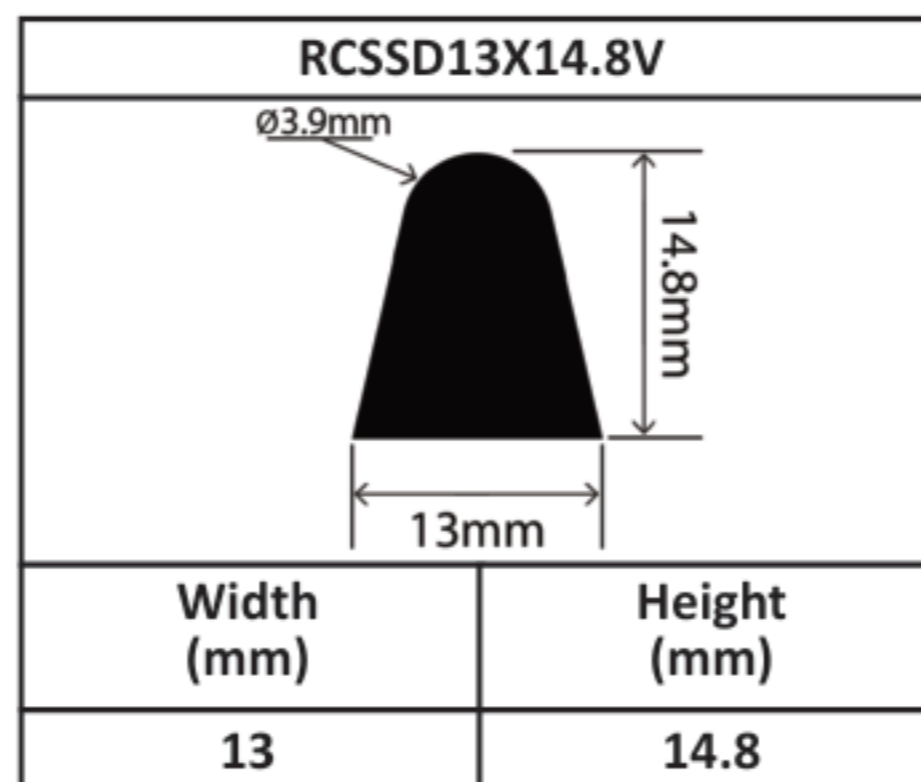

Silicone Solid D Profiles 13mm - 37mm

Silicone Solid D Profiles 13mm - 37mm

Silicone Solid D Profiles 13mm - 37mm

Silicone Solid D Profiles 13mm - 37mm

Silicone Solid D Profiles 13mm - 37mm

Silicone Solid D Profiles 13mm - 37mm

Silicone Solid D Profiles 13mm - 37mm

RCSSD35X35V	
	
Width (mm)	Height (mm)
35	35

RCSSD37X21V	
	
Width (mm)	Height (mm)
37	21