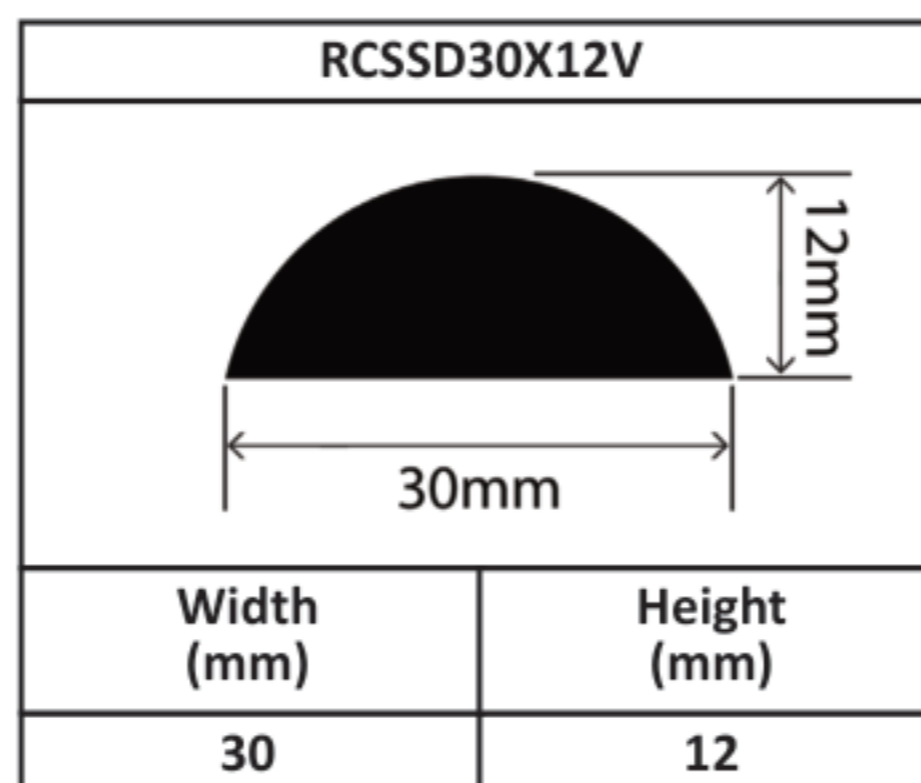

Silicone Solid D Profiles 13mm - 37mm

Silicone Solid D Profiles 13mm - 37mm

Silicone Solid D Profiles 13mm - 37mm

Silicone Solid D Profiles 13mm - 37mm

Silicone Solid D Profiles 13mm - 37mm

Silicone Solid D Profiles 13mm - 37mm

Silicone Solid D Profiles 13mm - 37mm

RCSSD35X35V	
	
Width (mm)	Height (mm)
35	35

RCSSD37X21V	
	
Width (mm)	Height (mm)
37	21