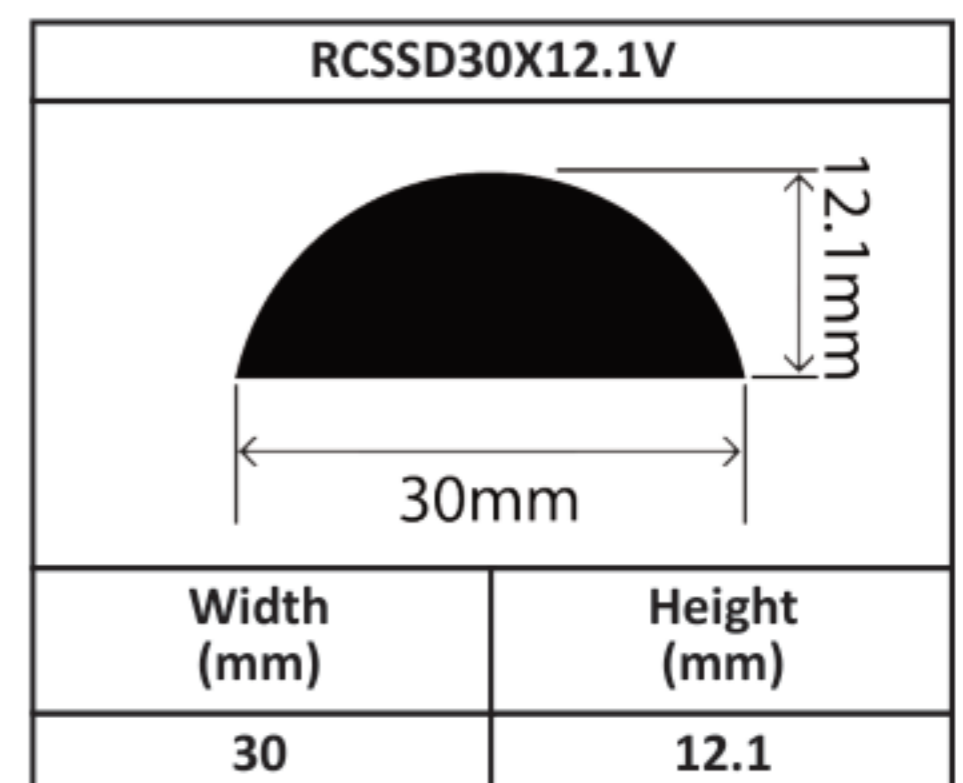

Silicone Solid D Profiles 13mm - 37mm

Silicone Solid D Profiles 13mm - 37mm

Silicone Solid D Profiles 13mm - 37mm

Silicone Solid D Profiles 13mm - 37mm

Silicone Solid D Profiles 13mm - 37mm

Silicone Solid D Profiles 13mm - 37mm

Silicone Solid D Profiles 13mm - 37mm

RCSSD35X35V	
	
Width (mm)	Height (mm)
35	35

RCSSD37X21V	
	
Width (mm)	Height (mm)
37	21