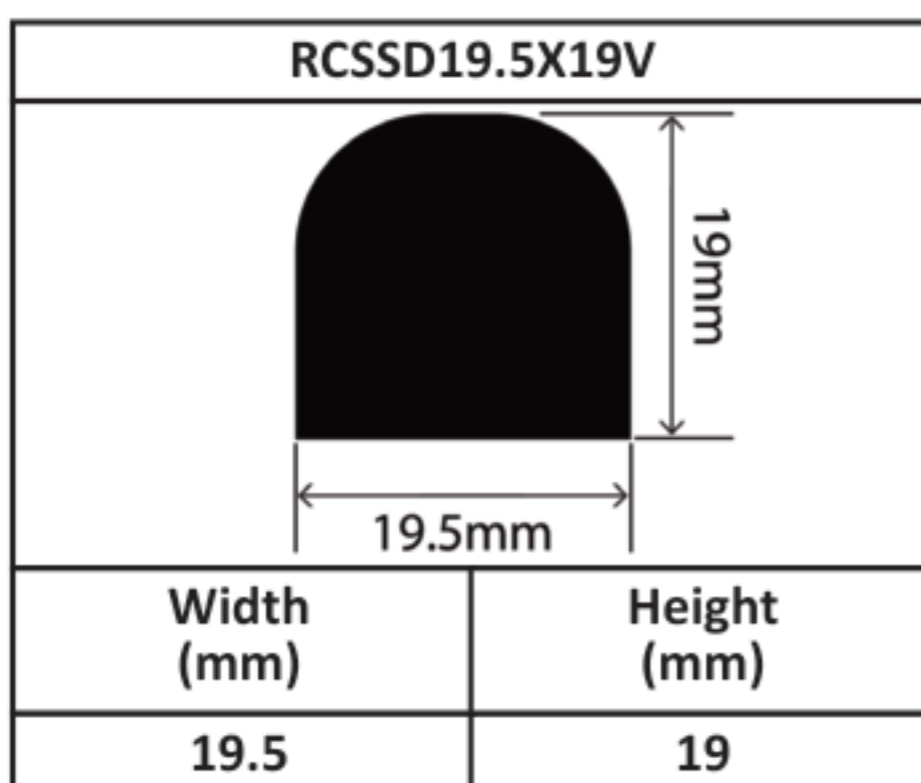

Silicone Solid D Profiles 13mm - 37mm

Silicone Solid D Profiles 13mm - 37mm

Silicone Solid D Profiles 13mm - 37mm

Silicone Solid D Profiles 13mm - 37mm

Silicone Solid D Profiles 13mm - 37mm

Silicone Solid D Profiles 13mm - 37mm

Silicone Solid D Profiles 13mm - 37mm

RCSSD35X35V	
	
Width (mm)	Height (mm)
35	35

RCSSD37X21V	
	
Width (mm)	Height (mm)
37	21