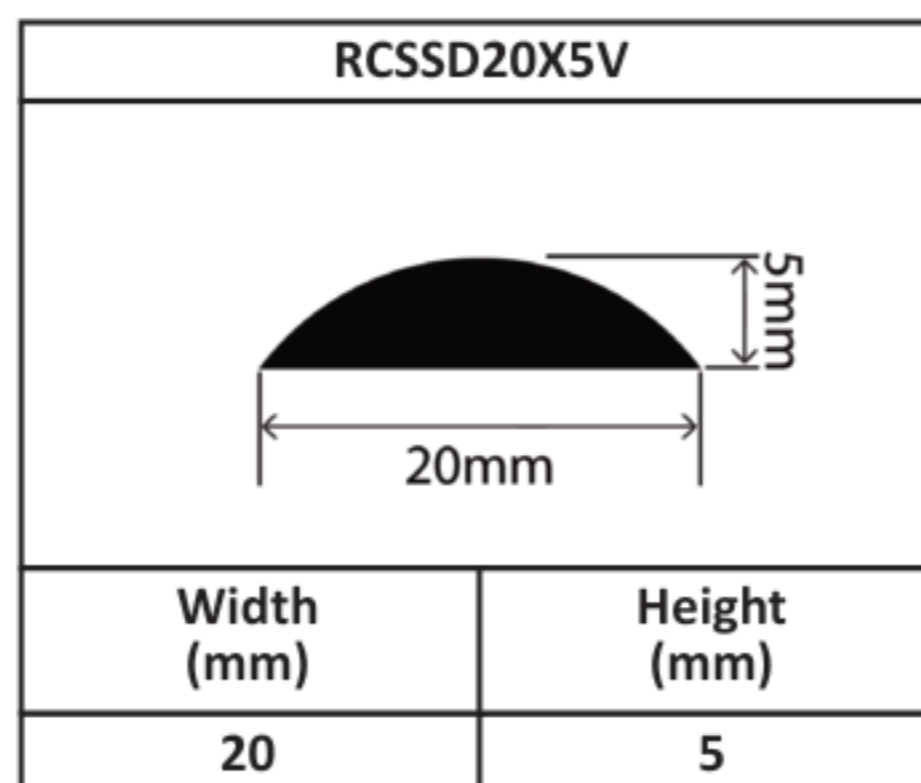

Silicone Solid D Profiles 13mm - 37mm

Silicone Solid D Profiles 13mm - 37mm

Silicone Solid D Profiles 13mm - 37mm

Silicone Solid D Profiles 13mm - 37mm

Silicone Solid D Profiles 13mm - 37mm

Silicone Solid D Profiles 13mm - 37mm

Silicone Solid D Profiles 13mm - 37mm

RCSSD35X35V	
	
Width (mm)	Height (mm)
35	35

RCSSD37X21V	
	
Width (mm)	Height (mm)
37	21