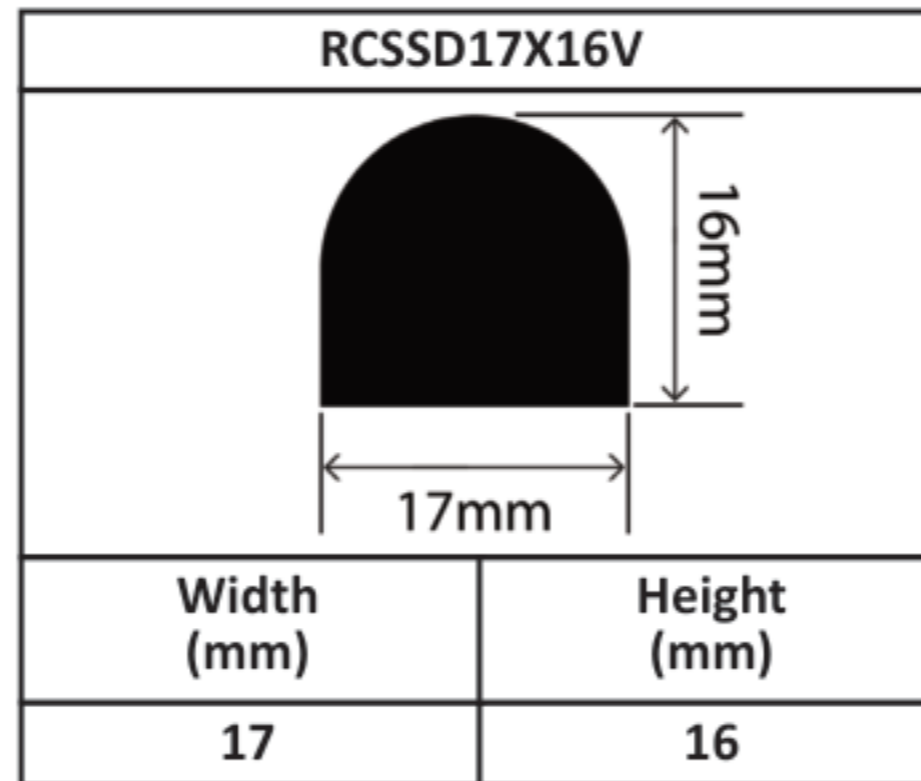

Silicone Solid D Profiles 13mm - 37mm

Silicone Solid D Profiles 13mm - 37mm

Silicone Solid D Profiles 13mm - 37mm

Silicone Solid D Profiles 13mm - 37mm

Silicone Solid D Profiles 13mm - 37mm

Silicone Solid D Profiles 13mm - 37mm

Silicone Solid D Profiles 13mm - 37mm

RCSSD35X35V	
	
Width (mm)	Height (mm)
35	35

RCSSD37X21V	
	
Width (mm)	Height (mm)
37	21