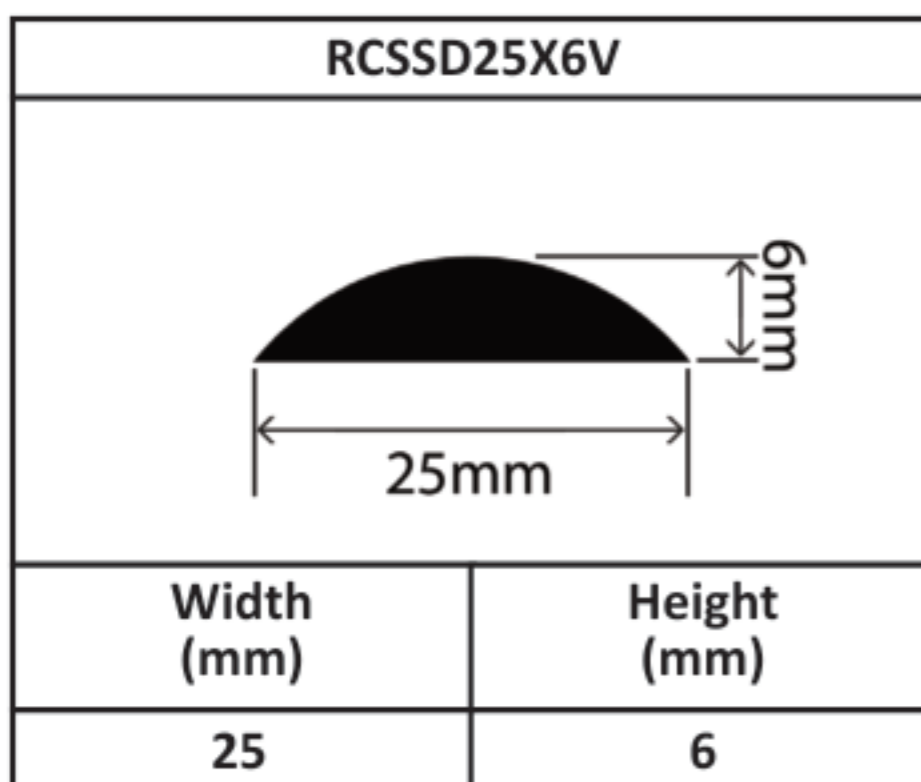

Silicone Solid D Profiles 13mm - 37mm

Silicone Solid D Profiles 13mm - 37mm

Silicone Solid D Profiles 13mm - 37mm

Silicone Solid D Profiles 13mm - 37mm

Silicone Solid D Profiles 13mm - 37mm

Silicone Solid D Profiles 13mm - 37mm

Silicone Solid D Profiles 13mm - 37mm

RCSSD35X35V	
	
Width (mm)	Height (mm)
35	35

RCSSD37X21V	
	
Width (mm)	Height (mm)
37	21