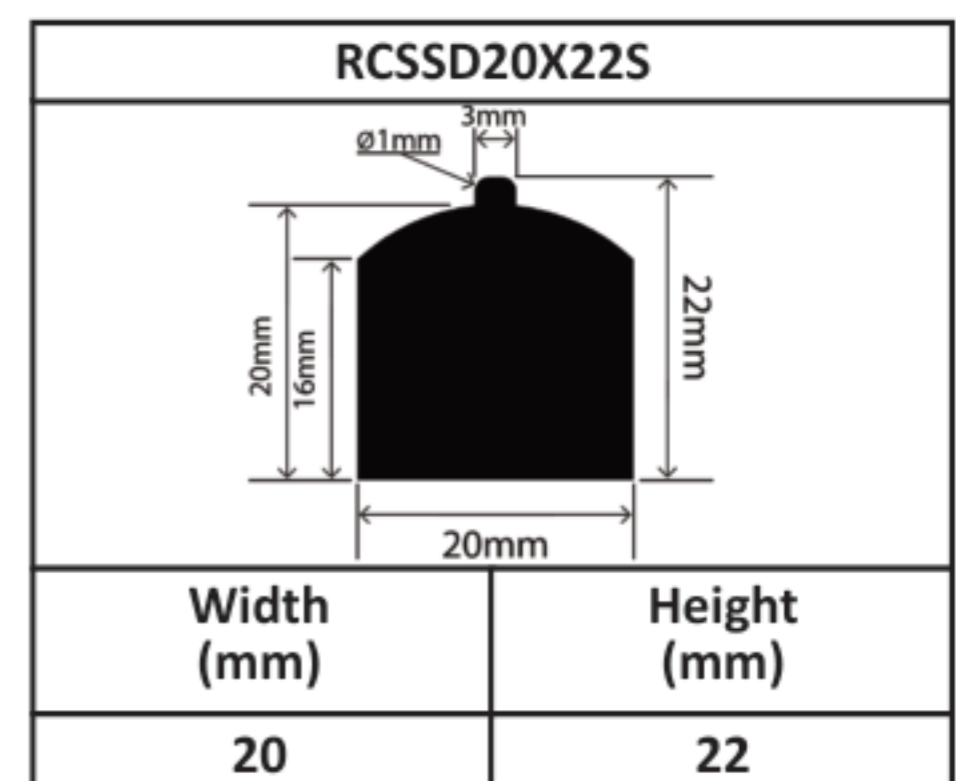

Silicone Solid D Profiles 13mm - 37mm

Silicone Solid D Profiles 13mm - 37mm

Silicone Solid D Profiles 13mm - 37mm

Silicone Solid D Profiles 13mm - 37mm

Silicone Solid D Profiles 13mm - 37mm

Silicone Solid D Profiles 13mm - 37mm

Silicone Solid D Profiles 13mm - 37mm

RCSSD35X35V	
	
Width (mm)	Height (mm)
35	35

RCSSD37X21V	
	
Width (mm)	Height (mm)
37	21