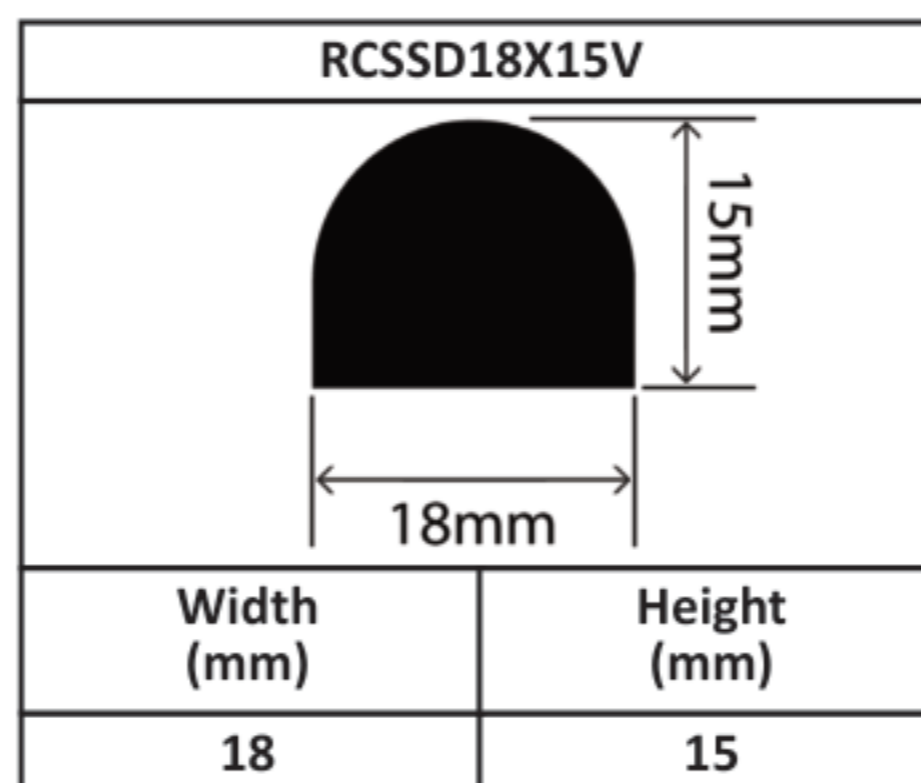

Silicone Solid D Profiles 13mm - 37mm

Silicone Solid D Profiles 13mm - 37mm

Silicone Solid D Profiles 13mm - 37mm

Silicone Solid D Profiles 13mm - 37mm

Silicone Solid D Profiles 13mm - 37mm

Silicone Solid D Profiles 13mm - 37mm

Silicone Solid D Profiles 13mm - 37mm

RCSSD35X35V	
	
Width (mm)	Height (mm)
35	35

RCSSD37X21V	
	
Width (mm)	Height (mm)
37	21