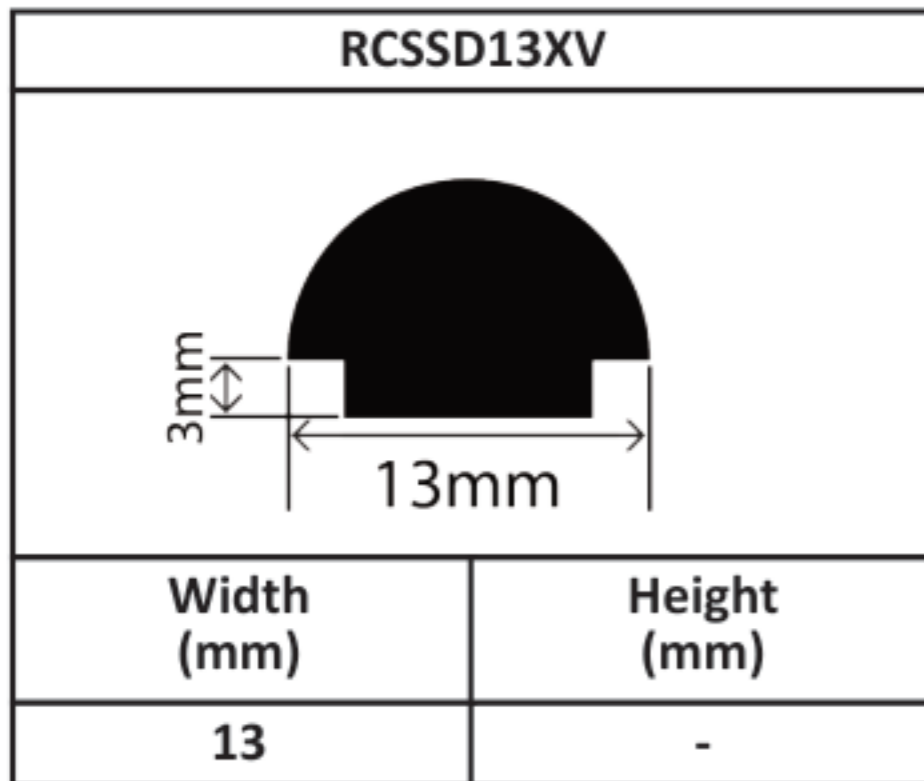

Silicone Solid D Profiles 13mm - 37mm

Silicone Solid D Profiles 13mm - 37mm

Silicone Solid D Profiles 13mm - 37mm

Silicone Solid D Profiles 13mm - 37mm

Silicone Solid D Profiles 13mm - 37mm

Silicone Solid D Profiles 13mm - 37mm

Silicone Solid D Profiles 13mm - 37mm

RCSSD35X35V	
	
Width (mm)	Height (mm)
35	35

RCSSD37X21V	
	
Width (mm)	Height (mm)
37	21