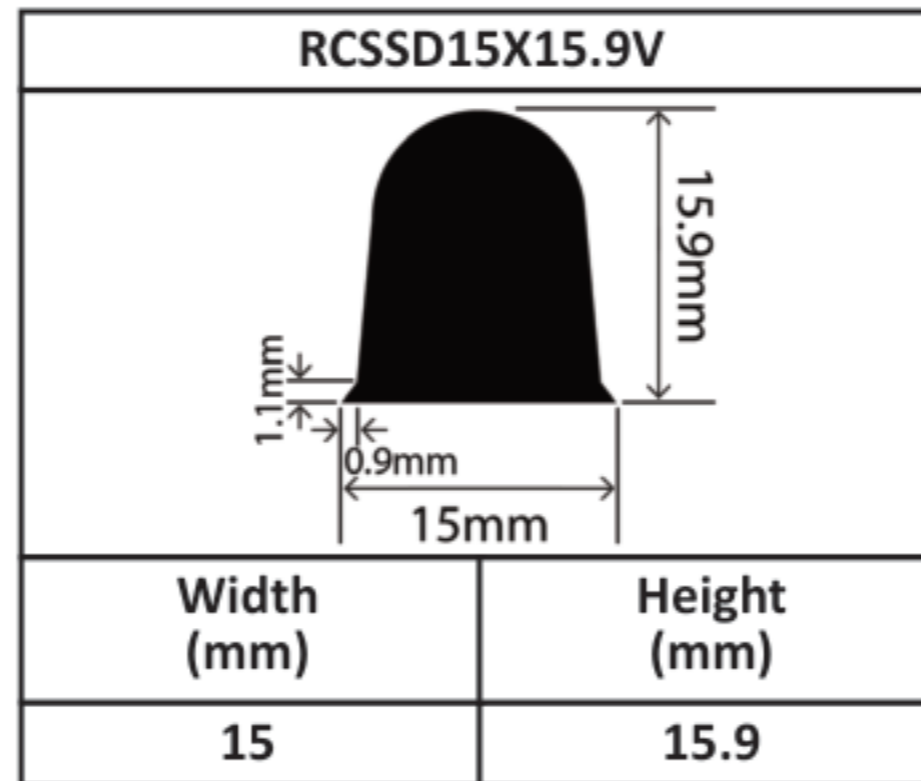

Silicone Solid D Profiles 13mm - 37mm

Silicone Solid D Profiles 13mm - 37mm

Silicone Solid D Profiles 13mm - 37mm

Silicone Solid D Profiles 13mm - 37mm

Silicone Solid D Profiles 13mm - 37mm

Silicone Solid D Profiles 13mm - 37mm

Silicone Solid D Profiles 13mm - 37mm

RCSSD35X35V	
	
Width (mm)	Height (mm)
35	35

RCSSD37X21V	
	
Width (mm)	Height (mm)
37	21