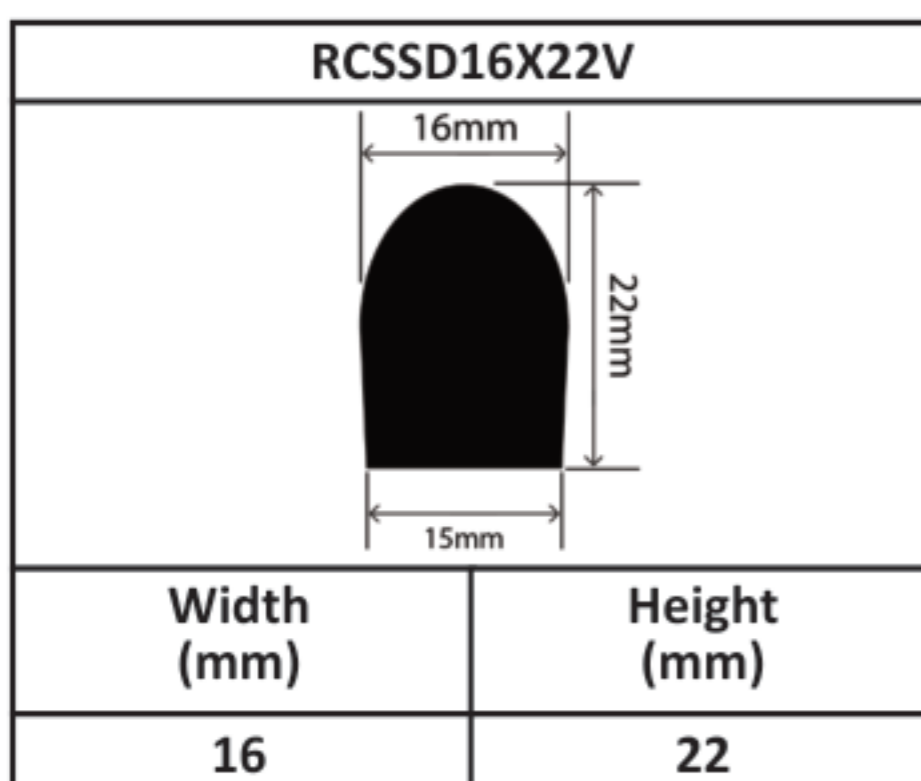

Silicone Solid D Profiles 13mm - 37mm

Silicone Solid D Profiles 13mm - 37mm

Silicone Solid D Profiles 13mm - 37mm

Silicone Solid D Profiles 13mm - 37mm

Silicone Solid D Profiles 13mm - 37mm

Silicone Solid D Profiles 13mm - 37mm

Silicone Solid D Profiles 13mm - 37mm

RCSSD35X35V	
	
Width (mm)	Height (mm)
35	35

RCSSD37X21V	
	
Width (mm)	Height (mm)
37	21