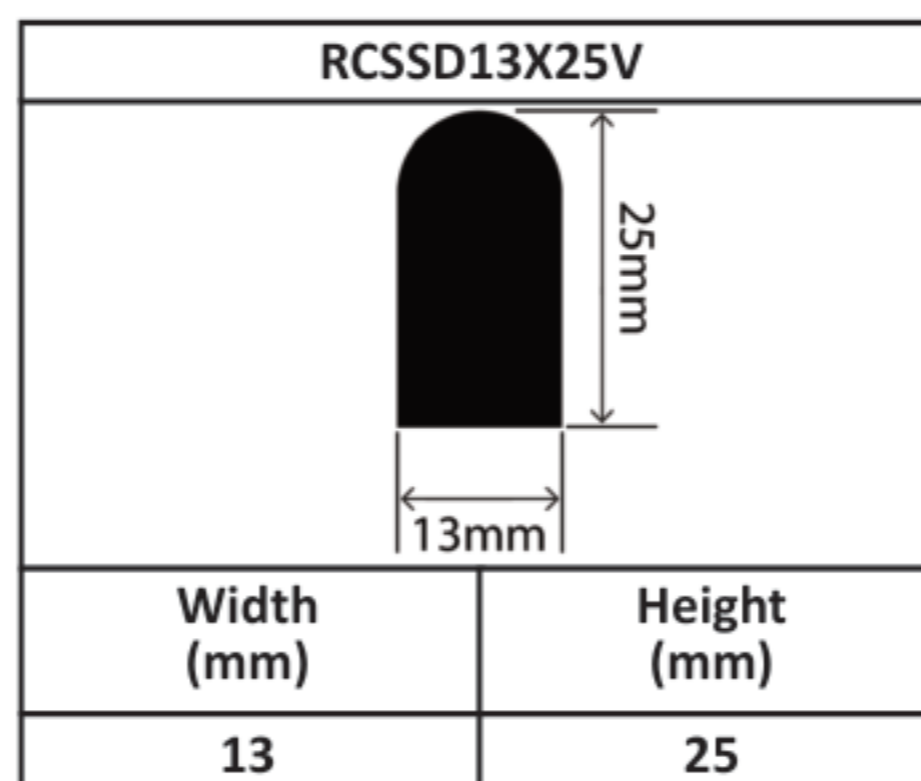

Silicone Solid D Profiles 13mm - 37mm

Silicone Solid D Profiles 13mm - 37mm

Silicone Solid D Profiles 13mm - 37mm

Silicone Solid D Profiles 13mm - 37mm

Silicone Solid D Profiles 13mm - 37mm

Silicone Solid D Profiles 13mm - 37mm

Silicone Solid D Profiles 13mm - 37mm

RCSSD35X35V	
	
Width (mm)	Height (mm)
35	35

RCSSD37X21V	
	
Width (mm)	Height (mm)
37	21