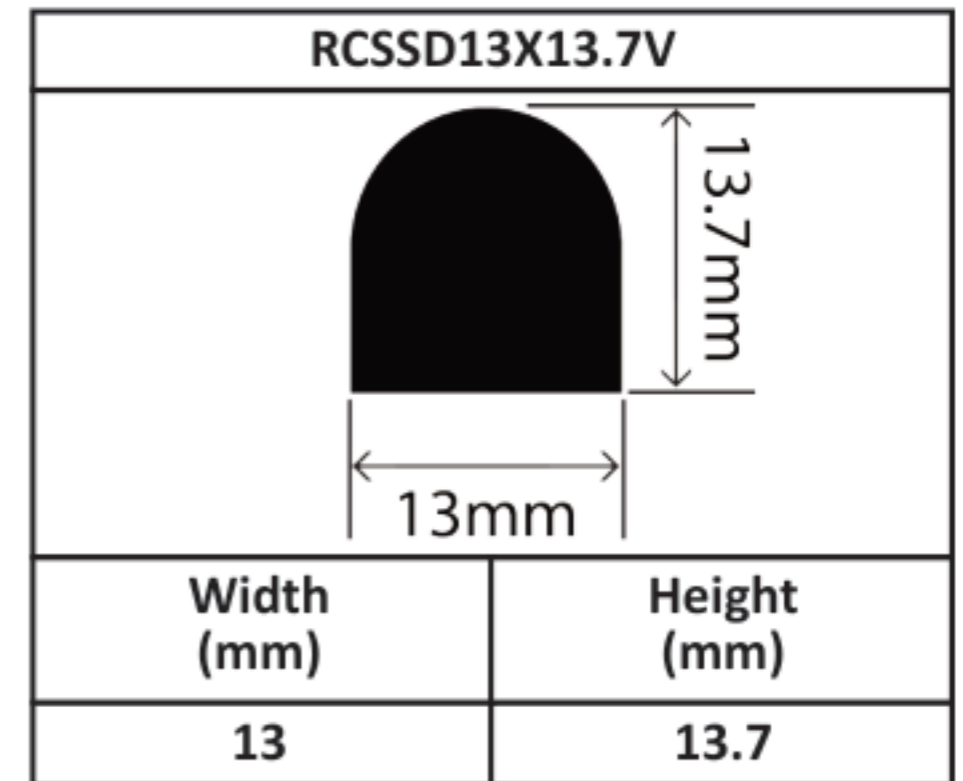

Silicone Solid D Profiles 13mm - 37mm

Silicone Solid D Profiles 13mm - 37mm

Silicone Solid D Profiles 13mm - 37mm

Silicone Solid D Profiles 13mm - 37mm

Silicone Solid D Profiles 13mm - 37mm

Silicone Solid D Profiles 13mm - 37mm

Silicone Solid D Profiles 13mm - 37mm

RCSSD35X35V	
	
Width (mm)	Height (mm)
35	35

RCSSD37X21V	
	
Width (mm)	Height (mm)
37	21