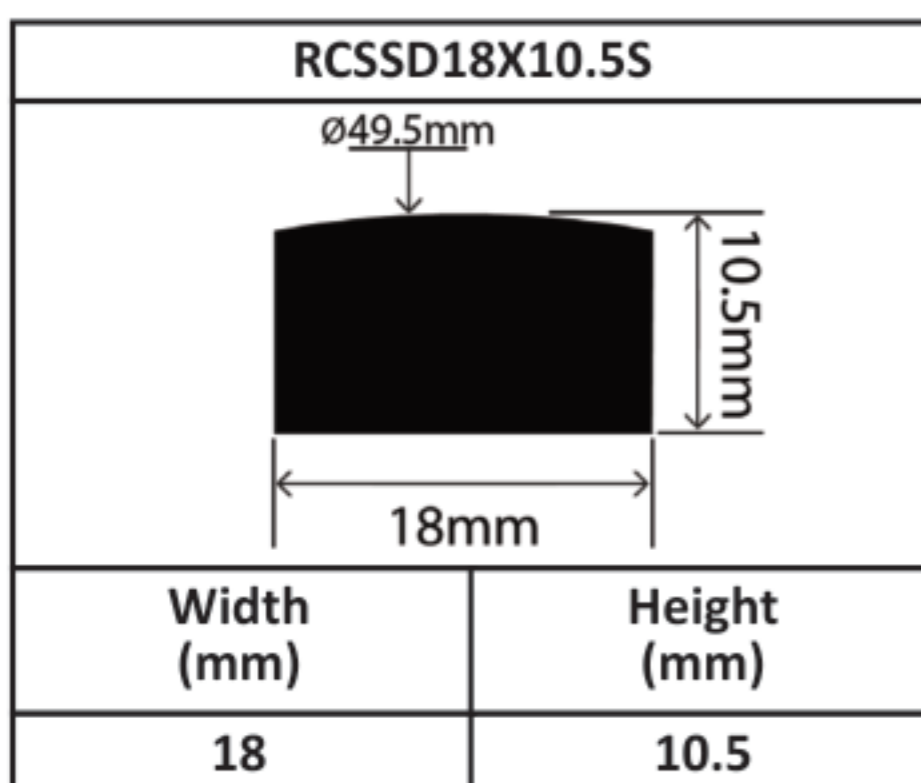

Silicone Solid D Profiles 13mm - 37mm

Silicone Solid D Profiles 13mm - 37mm

Silicone Solid D Profiles 13mm - 37mm

Silicone Solid D Profiles 13mm - 37mm

Silicone Solid D Profiles 13mm - 37mm

Silicone Solid D Profiles 13mm - 37mm

Silicone Solid D Profiles 13mm - 37mm

RCSSD35X35V	
	
Width (mm)	Height (mm)
35	35

RCSSD37X21V	
	
Width (mm)	Height (mm)
37	21