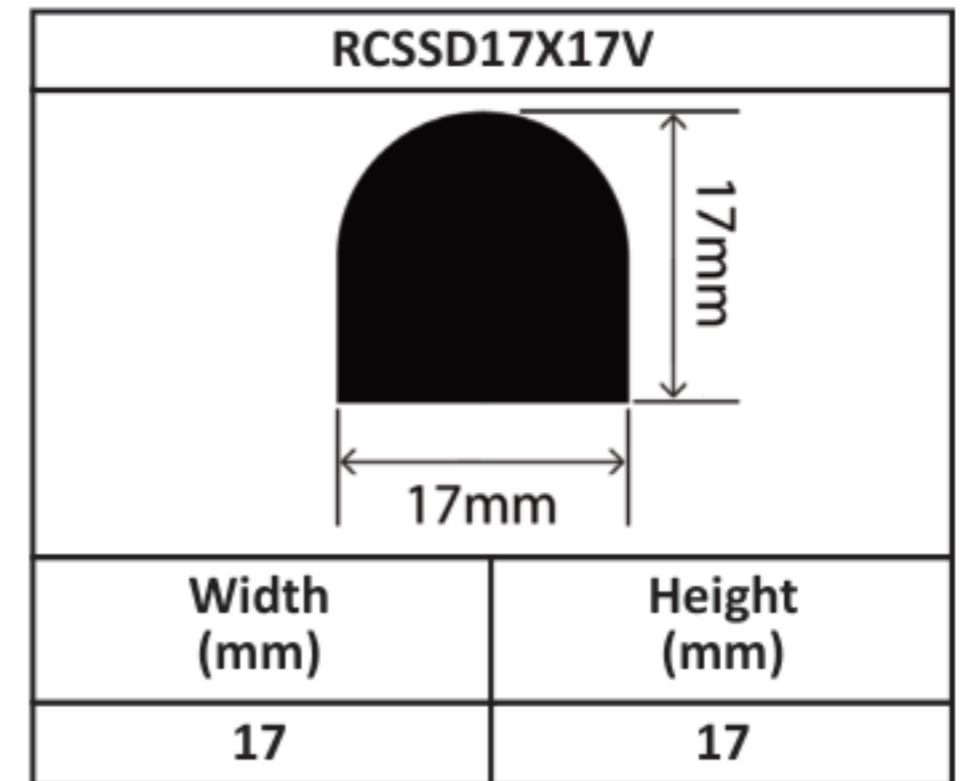

Silicone Solid D Profiles 13mm - 37mm

Silicone Solid D Profiles 13mm - 37mm

Silicone Solid D Profiles 13mm - 37mm

Silicone Solid D Profiles 13mm - 37mm

Silicone Solid D Profiles 13mm - 37mm

Silicone Solid D Profiles 13mm - 37mm

Silicone Solid D Profiles 13mm - 37mm

RCSSD35X35V	
	
Width (mm)	Height (mm)
35	35

RCSSD37X21V	
	
Width (mm)	Height (mm)
37	21