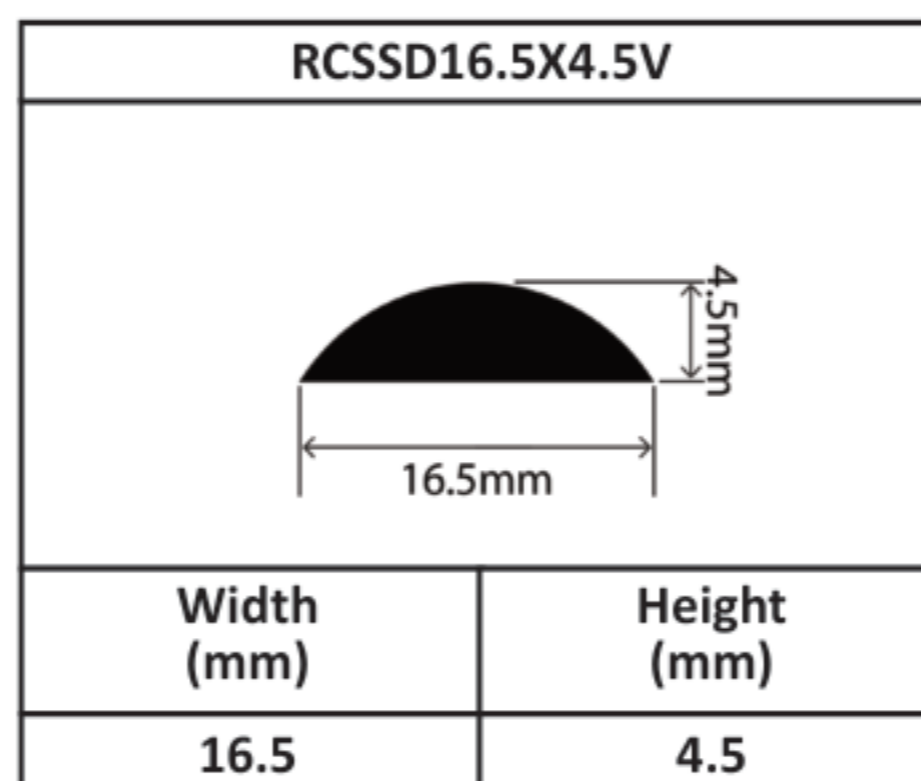

Silicone Solid D Profiles 13mm - 37mm

Silicone Solid D Profiles 13mm - 37mm

Silicone Solid D Profiles 13mm - 37mm

Silicone Solid D Profiles 13mm - 37mm

Silicone Solid D Profiles 13mm - 37mm

Silicone Solid D Profiles 13mm - 37mm

Silicone Solid D Profiles 13mm - 37mm

RCSSD35X35V	
	
Width (mm)	Height (mm)
35	35

RCSSD37X21V	
	
Width (mm)	Height (mm)
37	21