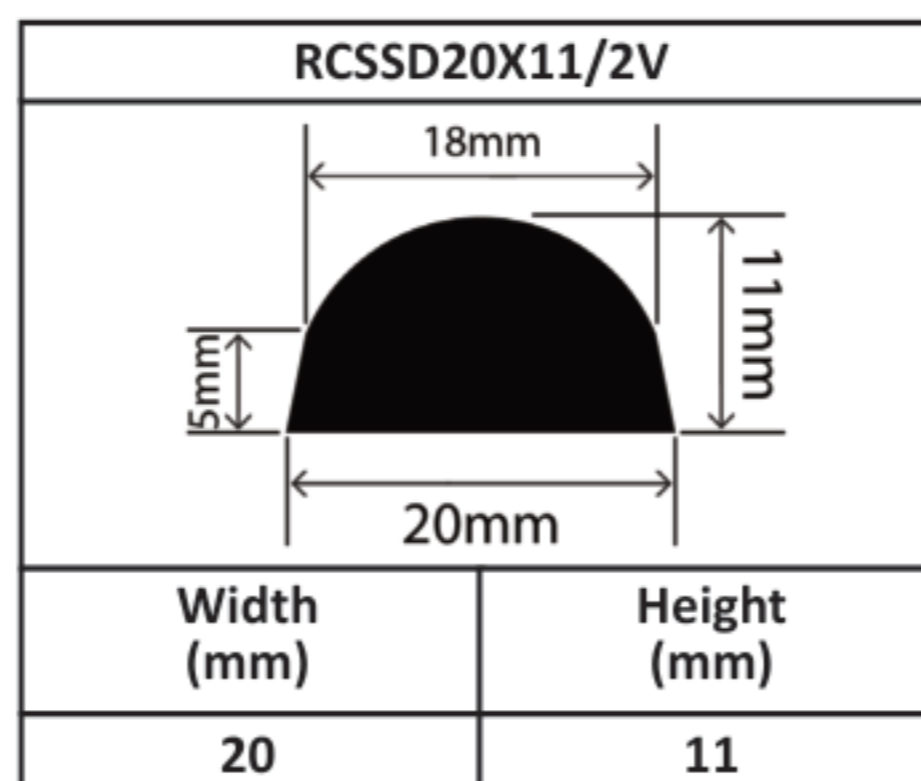

Silicone Solid D Profiles 13mm - 37mm

Silicone Solid D Profiles 13mm - 37mm

Silicone Solid D Profiles 13mm - 37mm

Silicone Solid D Profiles 13mm - 37mm

Silicone Solid D Profiles 13mm - 37mm

Silicone Solid D Profiles 13mm - 37mm

Silicone Solid D Profiles 13mm - 37mm

RCSSD35X35V	
	
Width (mm)	Height (mm)
35	35

RCSSD37X21V	
	
Width (mm)	Height (mm)
37	21