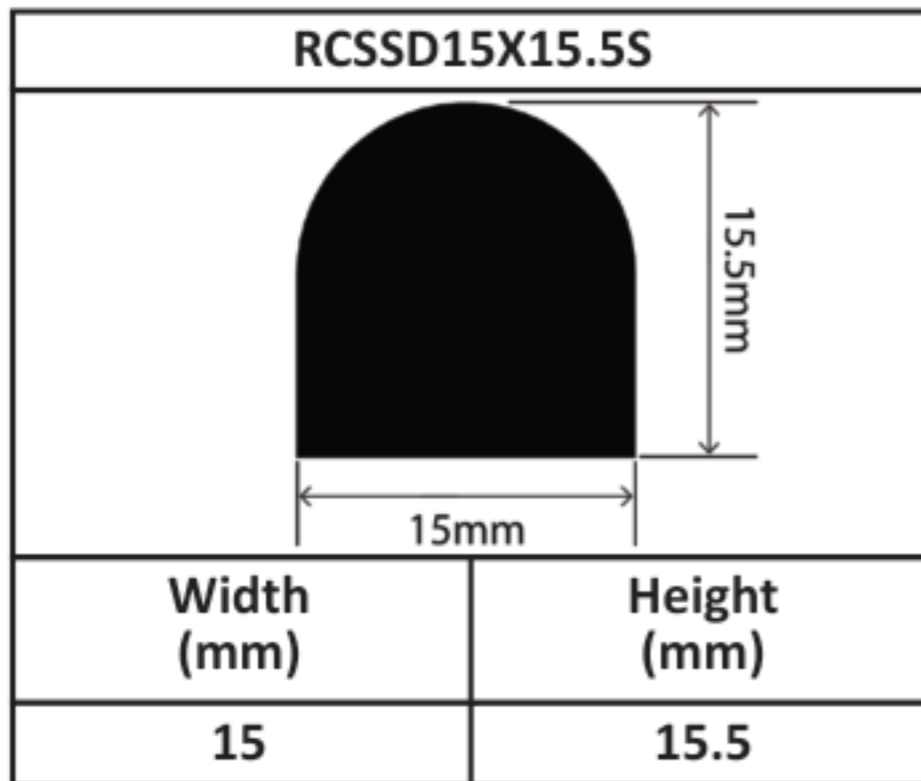

Silicone Solid D Profiles 13mm - 37mm

Silicone Solid D Profiles 13mm - 37mm

Silicone Solid D Profiles 13mm - 37mm

Silicone Solid D Profiles 13mm - 37mm

Silicone Solid D Profiles 13mm - 37mm

Silicone Solid D Profiles 13mm - 37mm

Silicone Solid D Profiles 13mm - 37mm

RCSSD35X35V	
	
Width (mm)	Height (mm)
35	35

RCSSD37X21V	
	
Width (mm)	Height (mm)
37	21