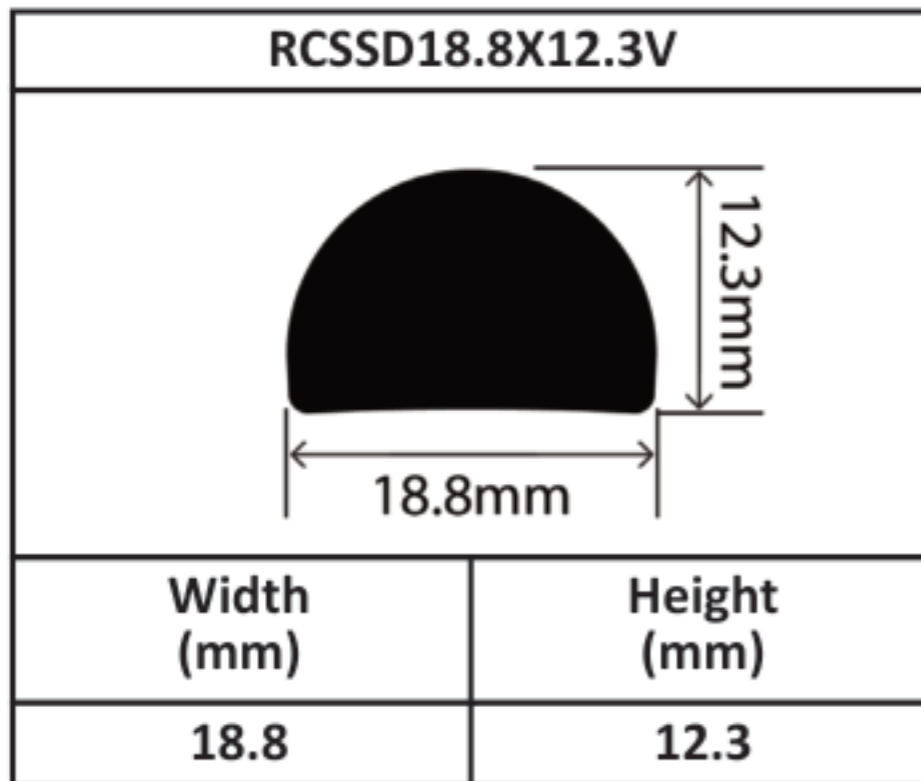

Silicone Solid D Profiles 13mm - 37mm

Silicone Solid D Profiles 13mm - 37mm

Silicone Solid D Profiles 13mm - 37mm

Silicone Solid D Profiles 13mm - 37mm

Silicone Solid D Profiles 13mm - 37mm

Silicone Solid D Profiles 13mm - 37mm

Silicone Solid D Profiles 13mm - 37mm

RCSSD35X35V	
	
Width (mm)	Height (mm)
35	35

RCSSD37X21V	
	
Width (mm)	Height (mm)
37	21