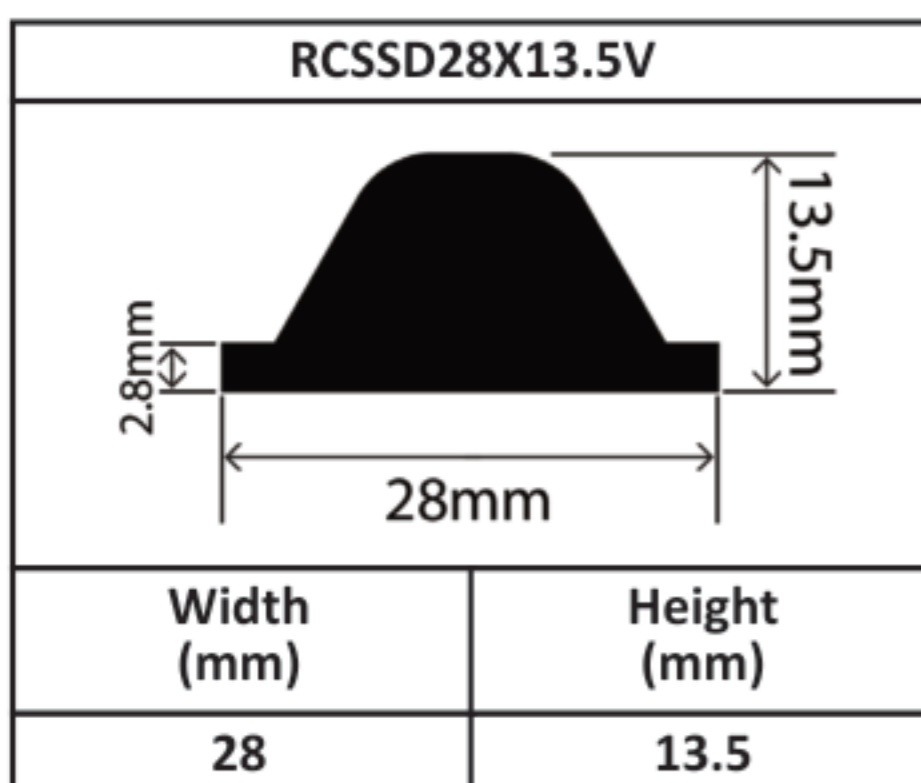

Silicone Solid D Profiles 13mm - 37mm

Silicone Solid D Profiles 13mm - 37mm

Silicone Solid D Profiles 13mm - 37mm

Silicone Solid D Profiles 13mm - 37mm

Silicone Solid D Profiles 13mm - 37mm

Silicone Solid D Profiles 13mm - 37mm

Silicone Solid D Profiles 13mm - 37mm

RCSSD35X35V	
	
Width (mm)	Height (mm)
35	35

RCSSD37X21V	
	
Width (mm)	Height (mm)
37	21