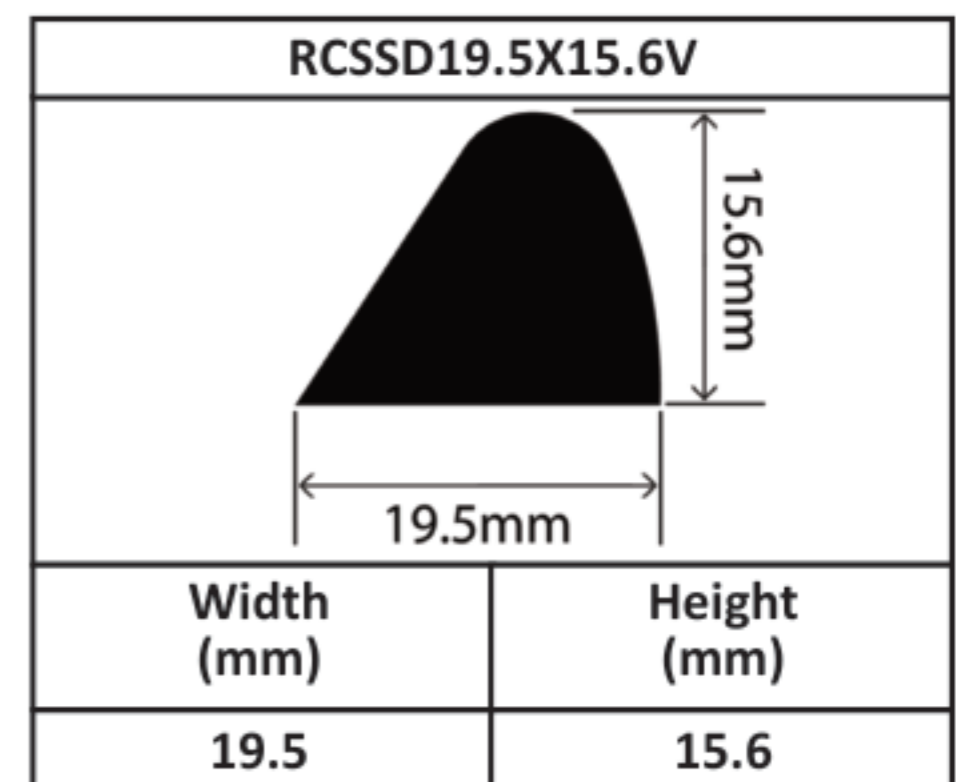

Silicone Solid D Profiles 13mm - 37mm

Silicone Solid D Profiles 13mm - 37mm

Silicone Solid D Profiles 13mm - 37mm

Silicone Solid D Profiles 13mm - 37mm

Silicone Solid D Profiles 13mm - 37mm

Silicone Solid D Profiles 13mm - 37mm

Silicone Solid D Profiles 13mm - 37mm

RCSSD35X35V	
	
Width (mm)	Height (mm)
35	35

RCSSD37X21V	
	
Width (mm)	Height (mm)
37	21