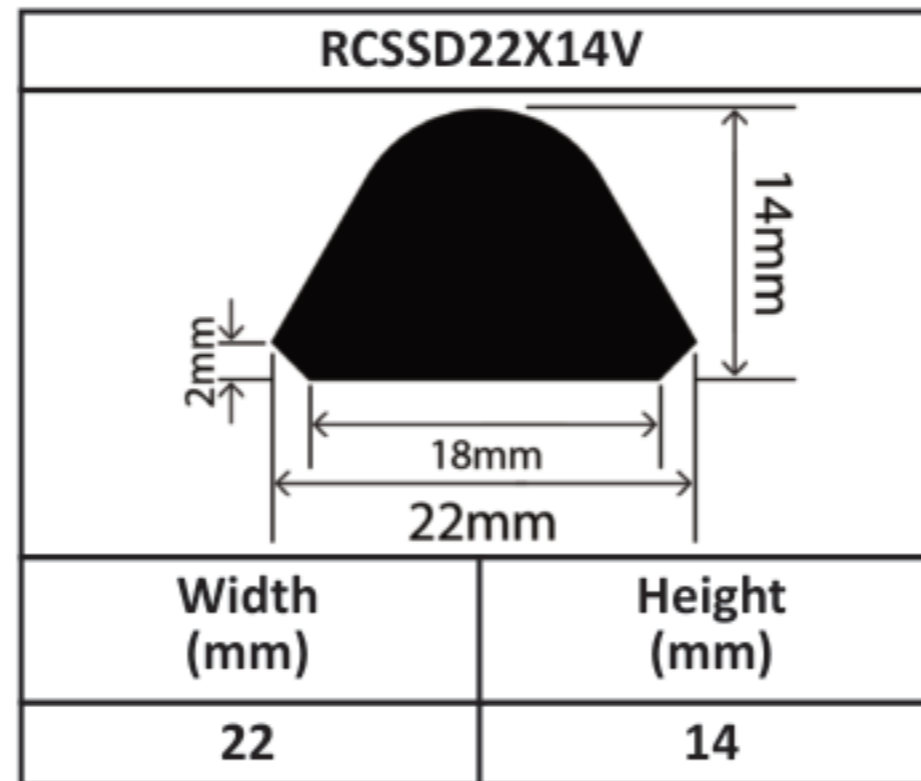

Silicone Solid D Profiles 13mm - 37mm

Silicone Solid D Profiles 13mm - 37mm

Silicone Solid D Profiles 13mm - 37mm

Silicone Solid D Profiles 13mm - 37mm

Silicone Solid D Profiles 13mm - 37mm

Silicone Solid D Profiles 13mm - 37mm

Silicone Solid D Profiles 13mm - 37mm

RCSSD35X35V	
	
Width (mm)	Height (mm)
35	35

RCSSD37X21V	
	
Width (mm)	Height (mm)
37	21