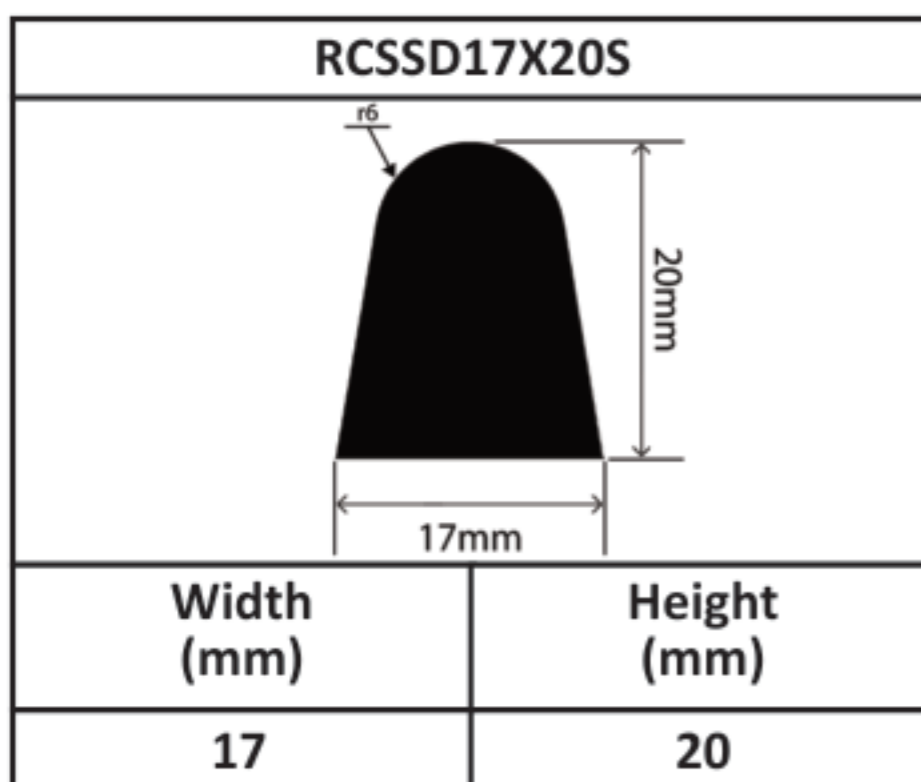

Silicone Solid D Profiles 13mm - 37mm

Silicone Solid D Profiles 13mm - 37mm

Silicone Solid D Profiles 13mm - 37mm

Silicone Solid D Profiles 13mm - 37mm

Silicone Solid D Profiles 13mm - 37mm

Silicone Solid D Profiles 13mm - 37mm

Silicone Solid D Profiles 13mm - 37mm

RCSSD35X35V	
	
Width (mm)	Height (mm)
35	35

RCSSD37X21V	
	
Width (mm)	Height (mm)
37	21