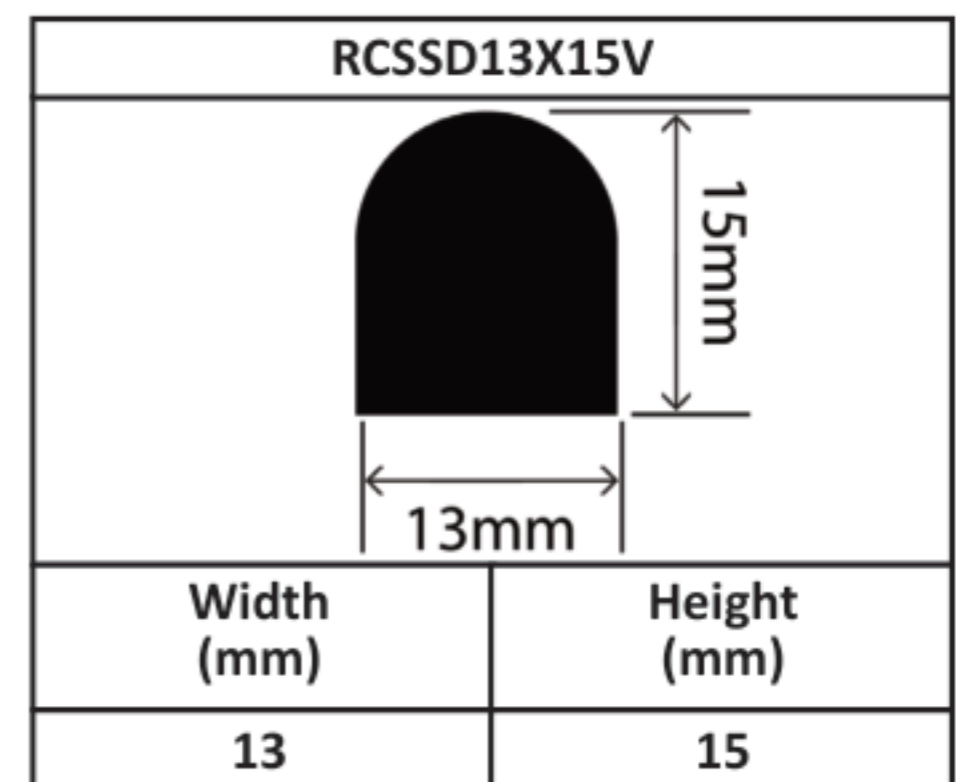

Silicone Solid D Profiles 13mm - 37mm

Silicone Solid D Profiles 13mm - 37mm

Silicone Solid D Profiles 13mm - 37mm

Silicone Solid D Profiles 13mm - 37mm

Silicone Solid D Profiles 13mm - 37mm

Silicone Solid D Profiles 13mm - 37mm

Silicone Solid D Profiles 13mm - 37mm

RCSSD35X35V	
	
Width (mm)	Height (mm)
35	35

RCSSD37X21V	
	
Width (mm)	Height (mm)
37	21