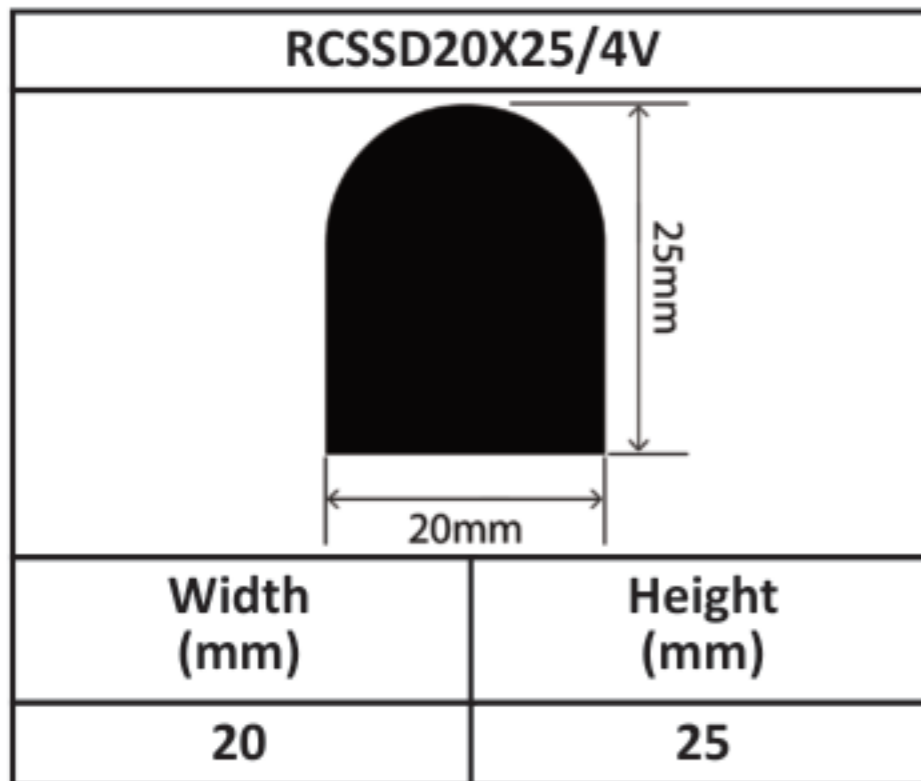

Silicone Solid D Profiles 13mm - 37mm

Silicone Solid D Profiles 13mm - 37mm

Silicone Solid D Profiles 13mm - 37mm

Silicone Solid D Profiles 13mm - 37mm

Silicone Solid D Profiles 13mm - 37mm

Silicone Solid D Profiles 13mm - 37mm

Silicone Solid D Profiles 13mm - 37mm

RCSSD35X35V	
	
Width (mm)	Height (mm)
35	35

RCSSD37X21V	
	
Width (mm)	Height (mm)
37	21