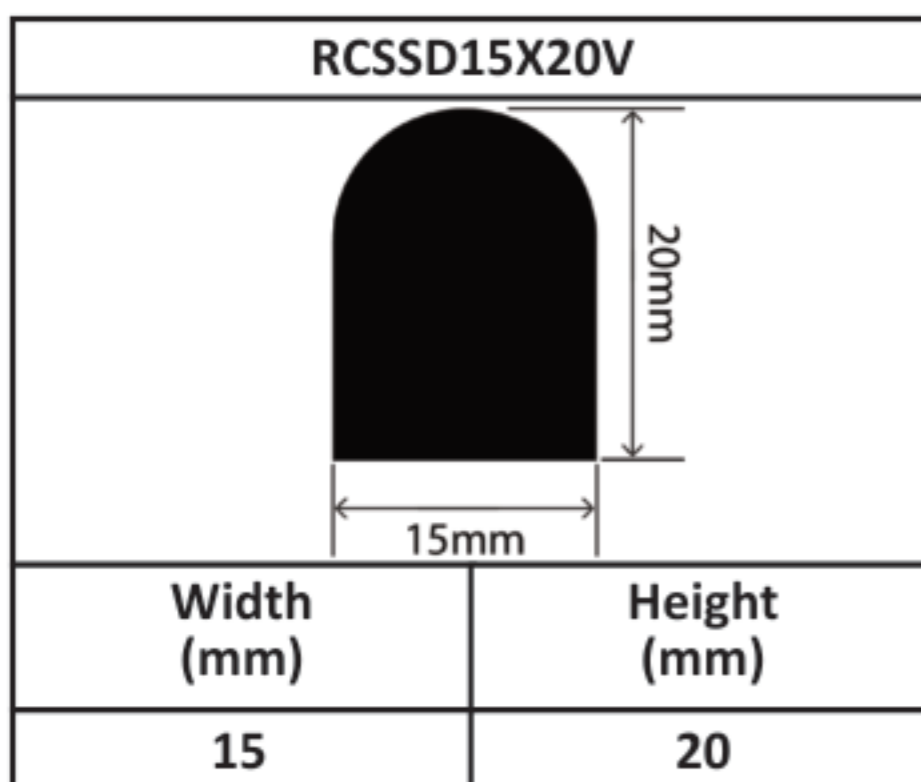

Silicone Solid D Profiles 13mm - 37mm

Silicone Solid D Profiles 13mm - 37mm

Silicone Solid D Profiles 13mm - 37mm

Silicone Solid D Profiles 13mm - 37mm

Silicone Solid D Profiles 13mm - 37mm

Silicone Solid D Profiles 13mm - 37mm

Silicone Solid D Profiles 13mm - 37mm

RCSSD35X35V	
	
Width (mm)	Height (mm)
35	35

RCSSD37X21V	
	
Width (mm)	Height (mm)
37	21