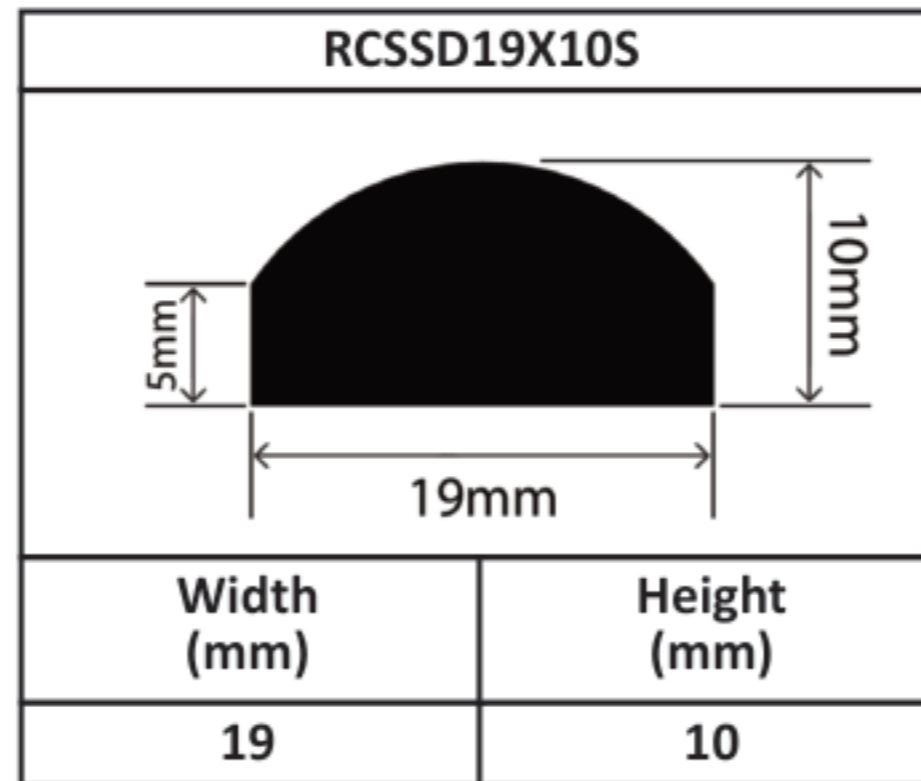

Silicone Solid D Profiles 13mm - 37mm

Silicone Solid D Profiles 13mm - 37mm

Silicone Solid D Profiles 13mm - 37mm

Silicone Solid D Profiles 13mm - 37mm

Silicone Solid D Profiles 13mm - 37mm

Silicone Solid D Profiles 13mm - 37mm

Silicone Solid D Profiles 13mm - 37mm

RCSSD35X35V	
	
Width (mm)	Height (mm)
35	35

RCSSD37X21V	
	
Width (mm)	Height (mm)
37	21