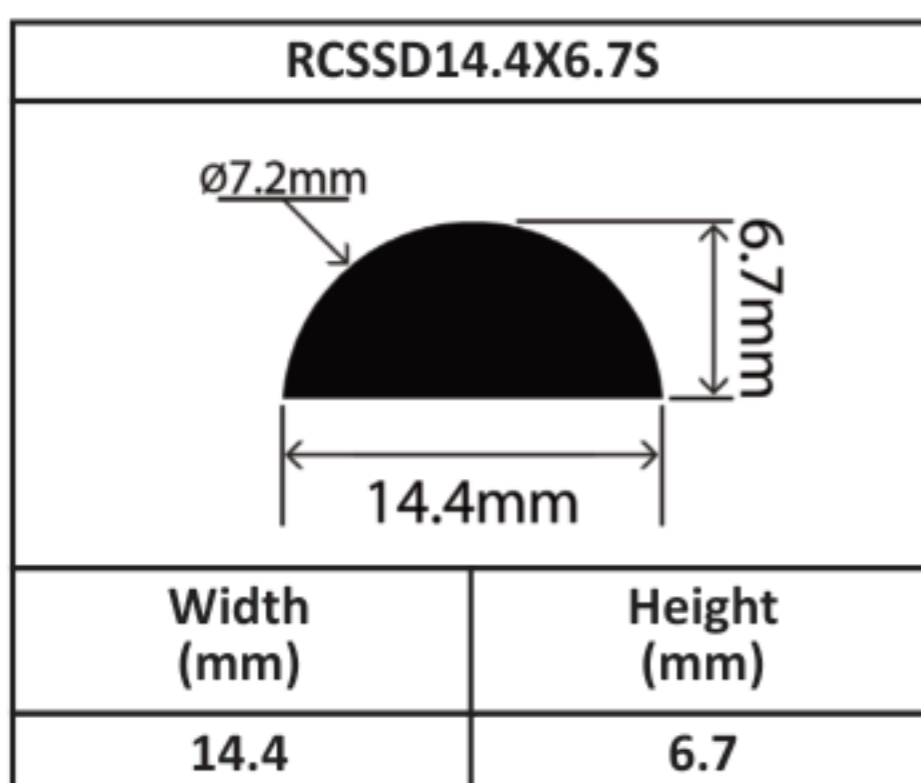

Silicone Solid D Profiles 13mm - 37mm

Silicone Solid D Profiles 13mm - 37mm

Silicone Solid D Profiles 13mm - 37mm

Silicone Solid D Profiles 13mm - 37mm

Silicone Solid D Profiles 13mm - 37mm

Silicone Solid D Profiles 13mm - 37mm

Silicone Solid D Profiles 13mm - 37mm

RCSSD35X35V	
	
Width (mm)	Height (mm)
35	35

RCSSD37X21V	
	
Width (mm)	Height (mm)
37	21