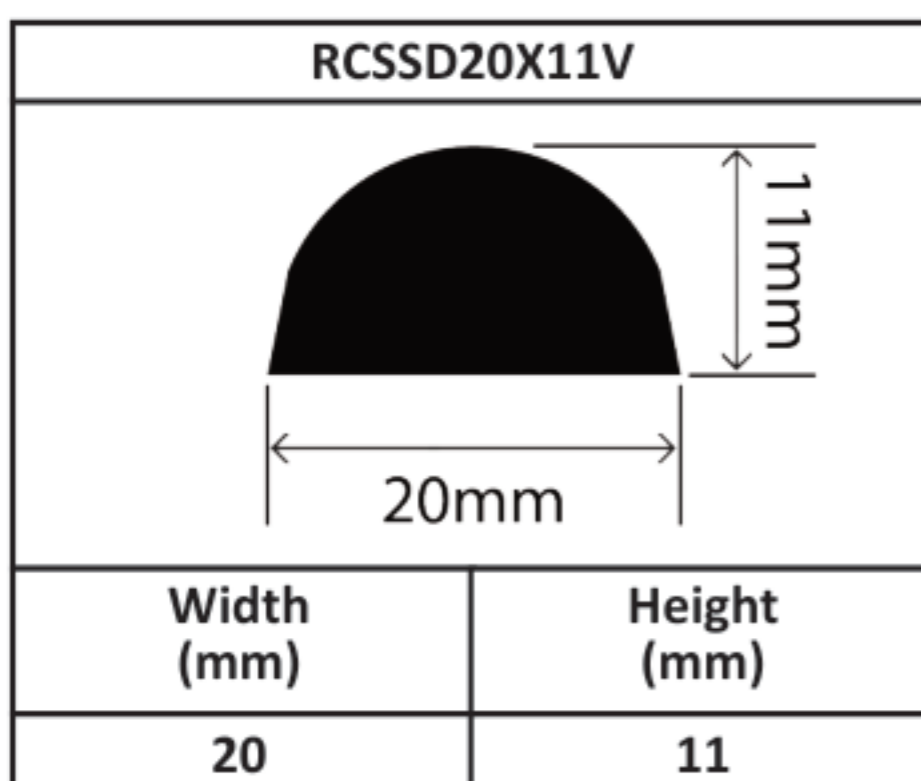

Silicone Solid D Profiles 13mm - 37mm

Silicone Solid D Profiles 13mm - 37mm

Silicone Solid D Profiles 13mm - 37mm

Silicone Solid D Profiles 13mm - 37mm

Silicone Solid D Profiles 13mm - 37mm

Silicone Solid D Profiles 13mm - 37mm

Silicone Solid D Profiles 13mm - 37mm

RCSSD35X35V	
	
Width (mm)	Height (mm)
35	35

RCSSD37X21V	
	
Width (mm)	Height (mm)
37	21