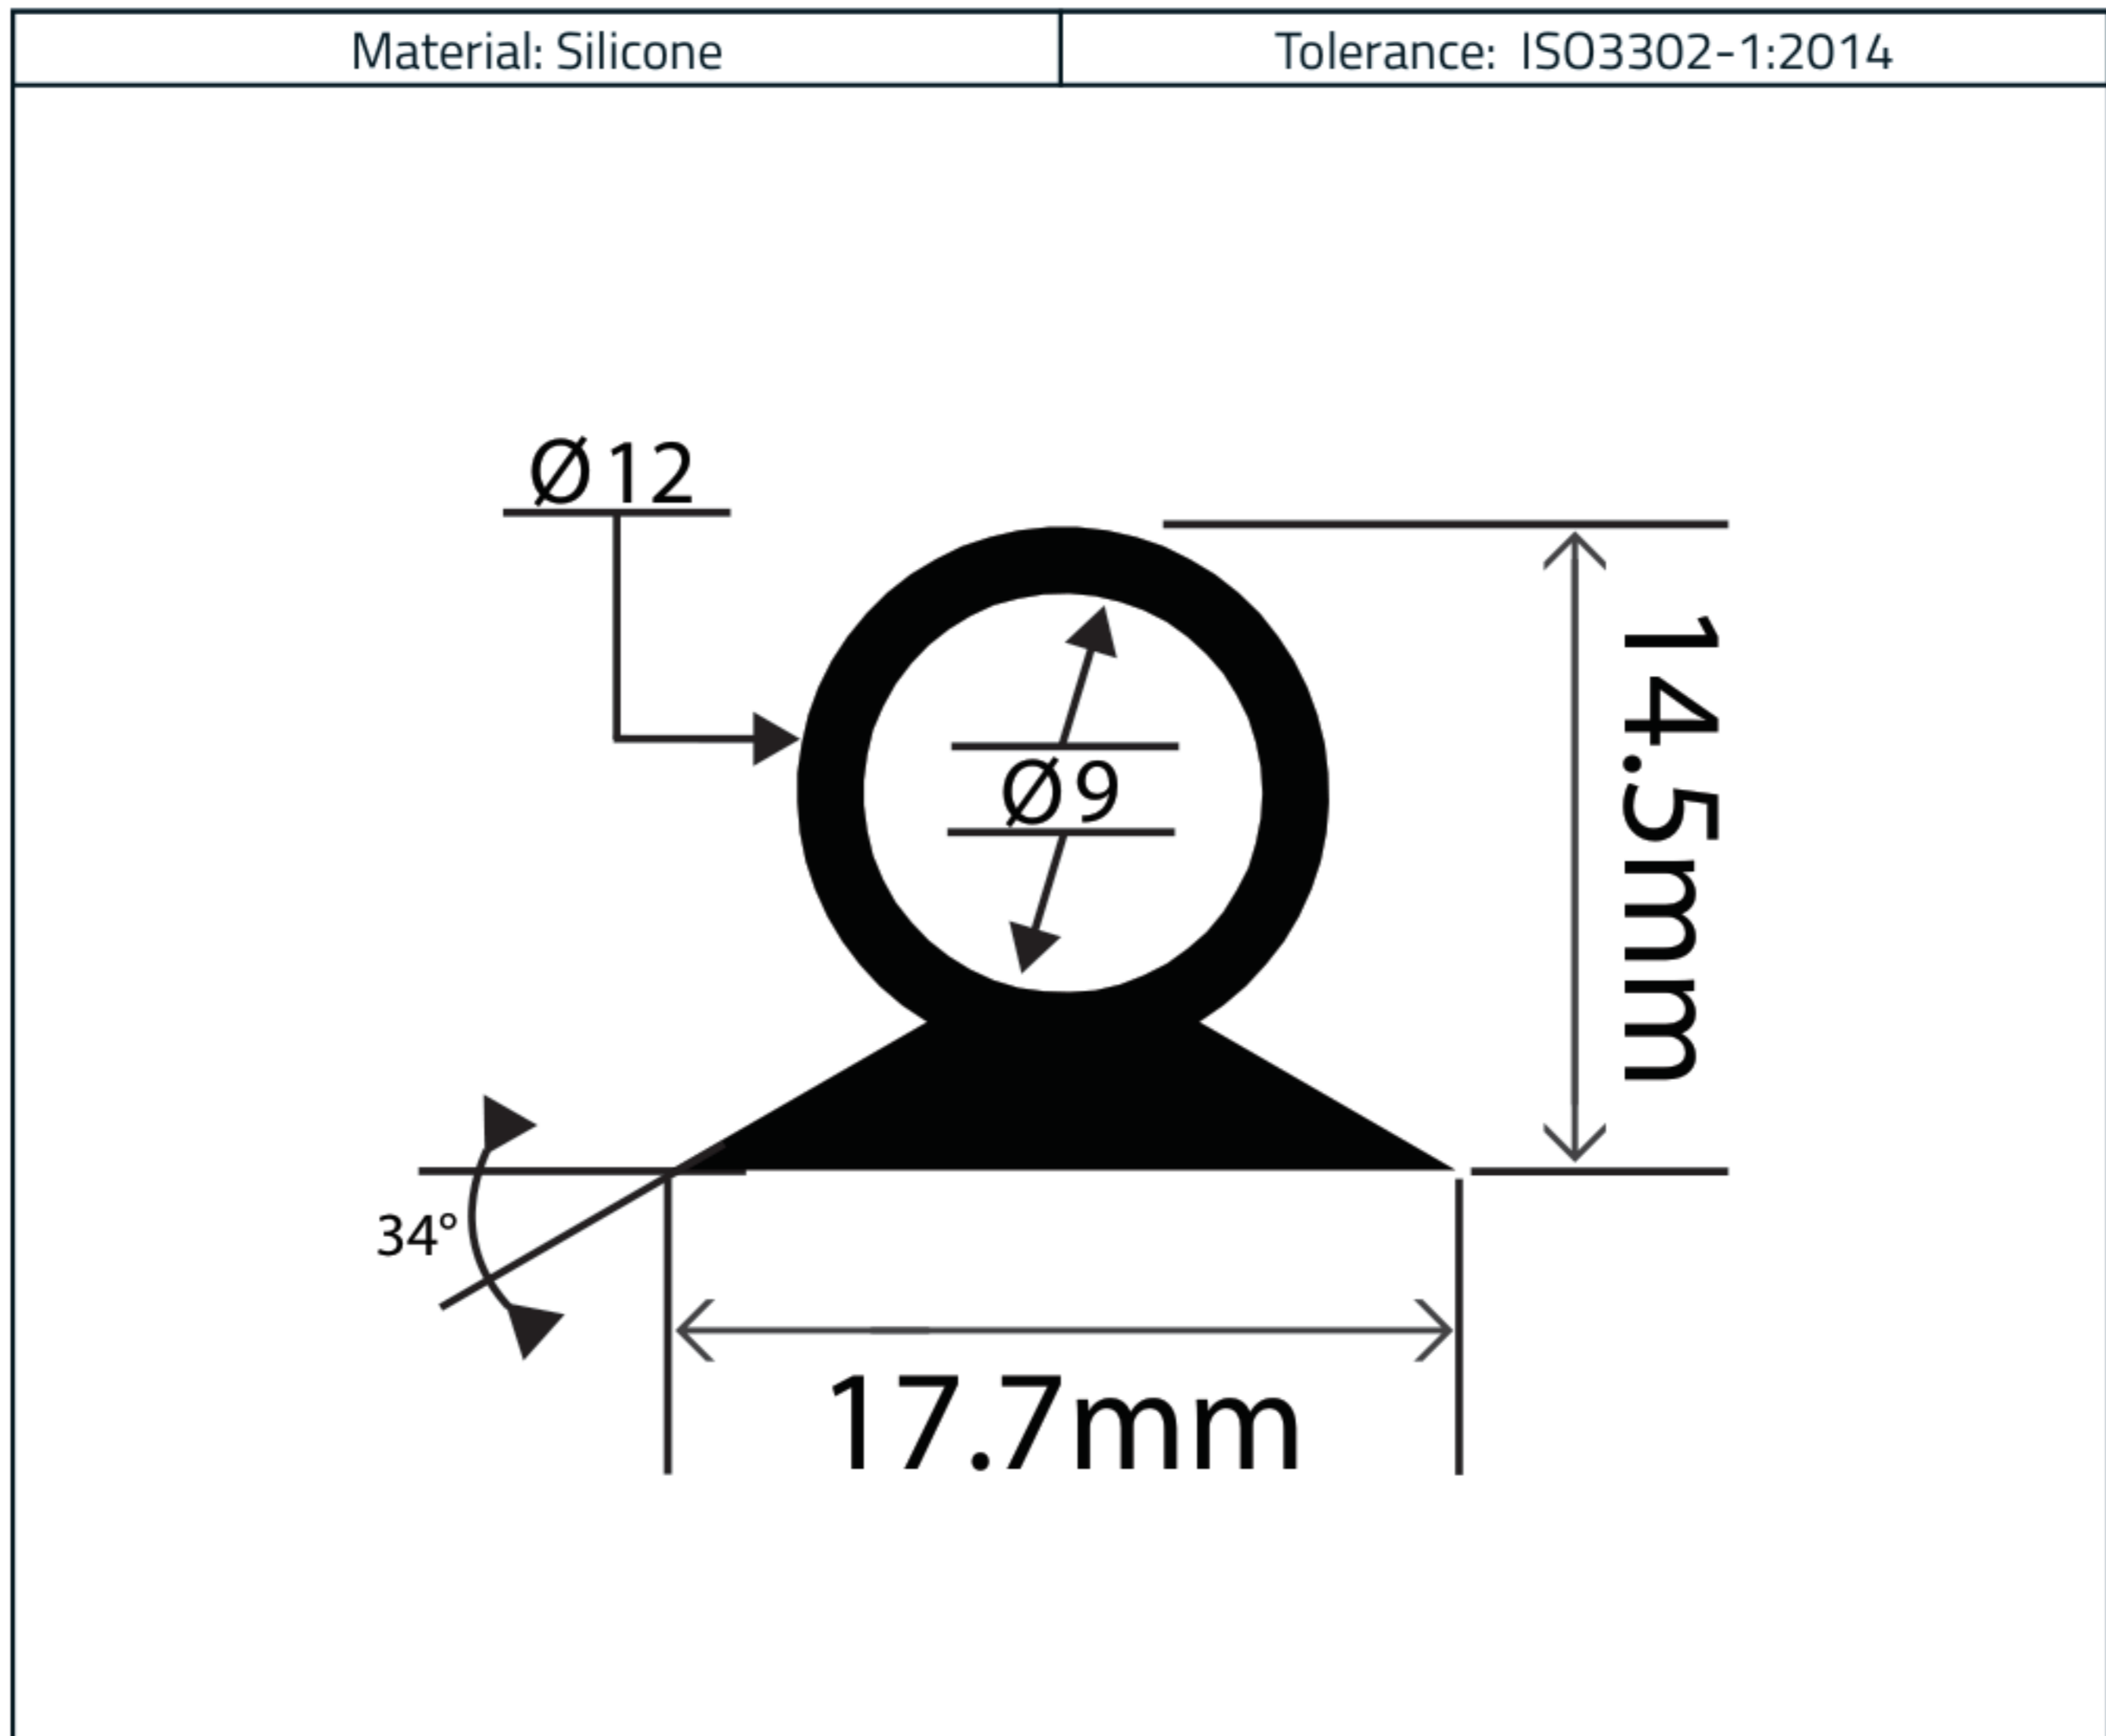

## Silicone Omega Seal Profile 17.7mm x 14.5mm

Product Code: RCOS17.7X14.5S

### Measurements:

Height	Width
14.5mm	17.7mm

The information contained on this product information sheet is to be used as guidance. The advice is given in good faith and does not constitute any guarantee or recommendation for suitability. The Rubber Company cannot be held liable for any damage caused by incorrect installation. We hereby reserve the right to change the technical information herewith without notification or prior agreement.

### Technical Data

Properties	Test Method	Values
Hardness (Shore A)	-	60°
Tensile Strength	DIN 53504 S1	11 N/mm <sup>2</sup>
Elongation at Break	DIN 53504 S1	440%
Tear Resistance	ASTM D624 B	24 N/mm
Rebound Resilience	DIN 53512	57%
Compression Set (50% 23°C for 22 hours)	DIN ISO 815-B	31%