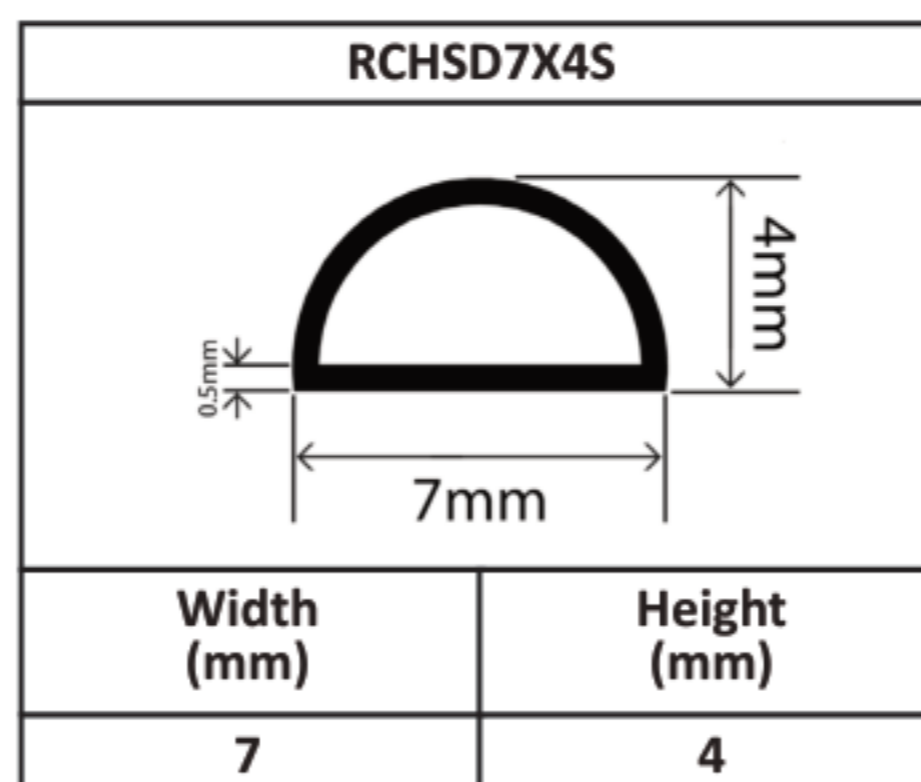

Silicone Hollow D Profiles 1mm - 14mm