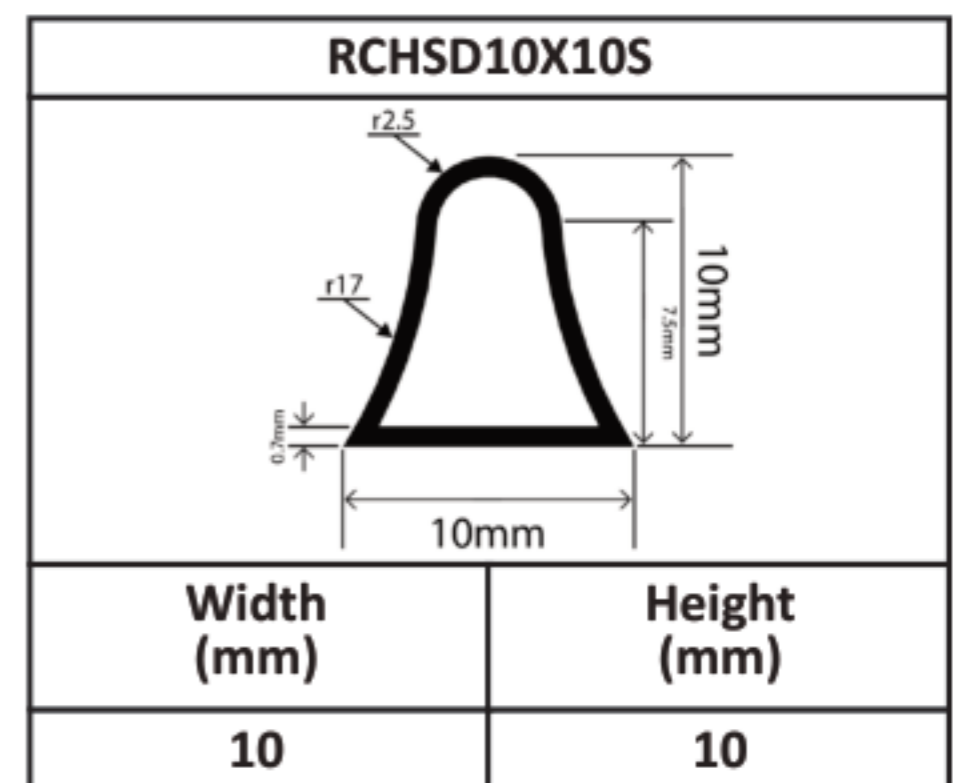

Silicone Hollow D Profiles 1mm - 14mm