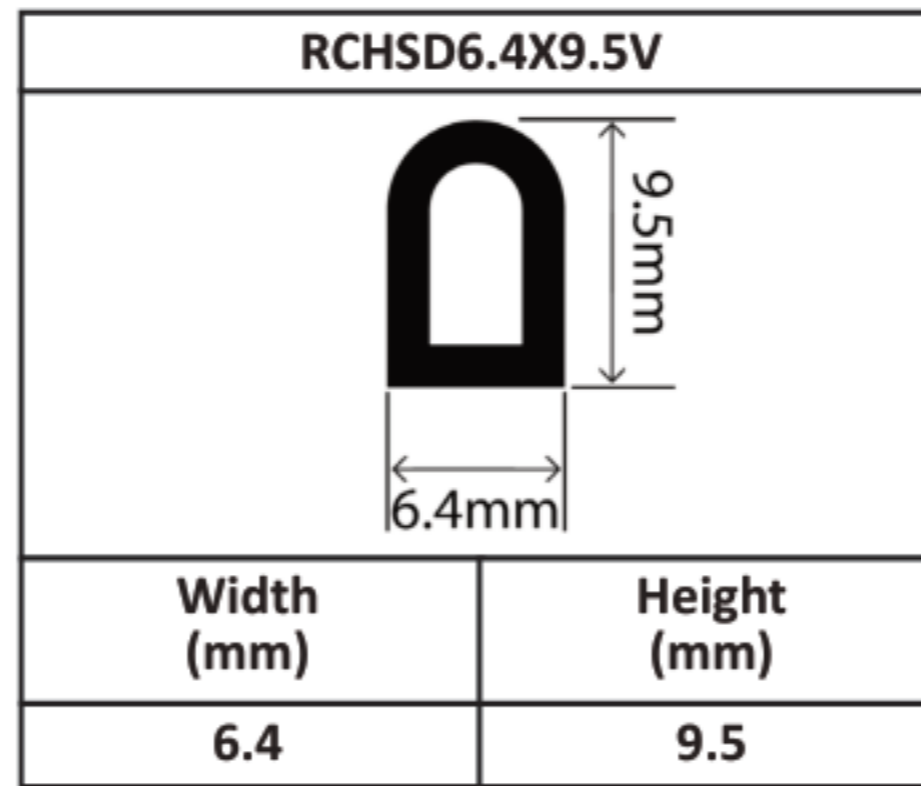

Silicone Hollow D Profiles 1mm - 14mm