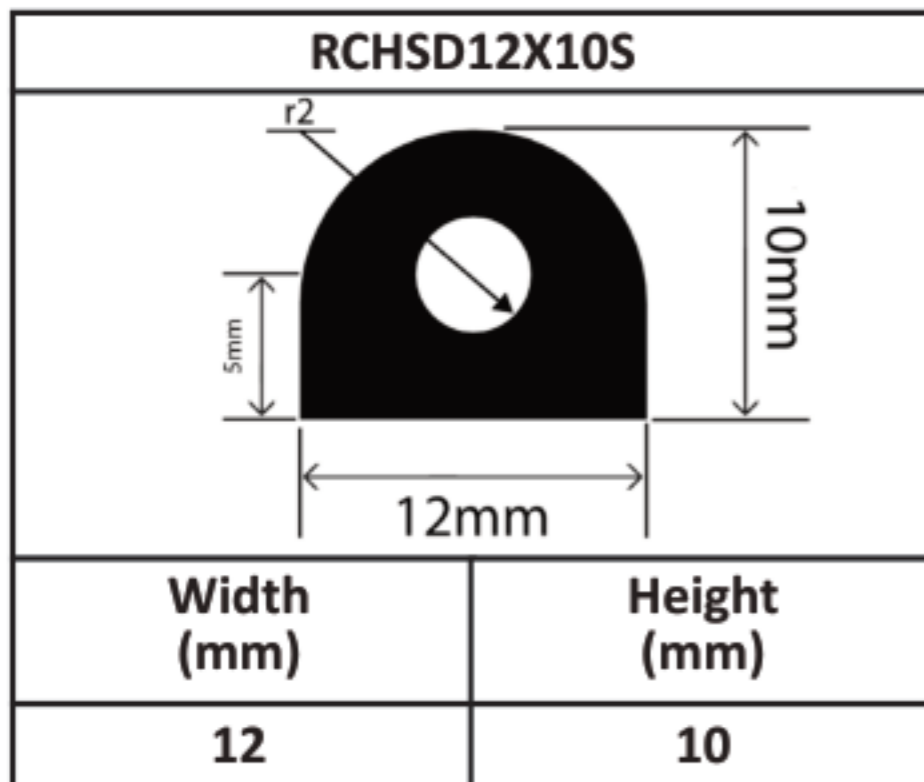

Silicone Hollow D Profiles 1mm - 14mm