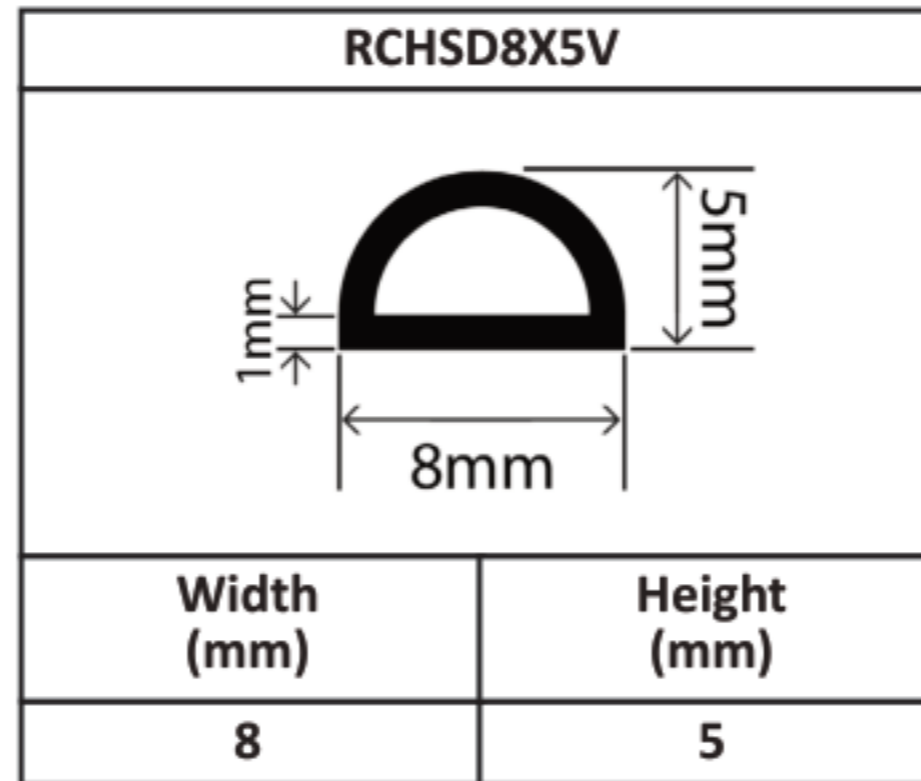

Silicone Hollow D Profiles 1mm - 14mm