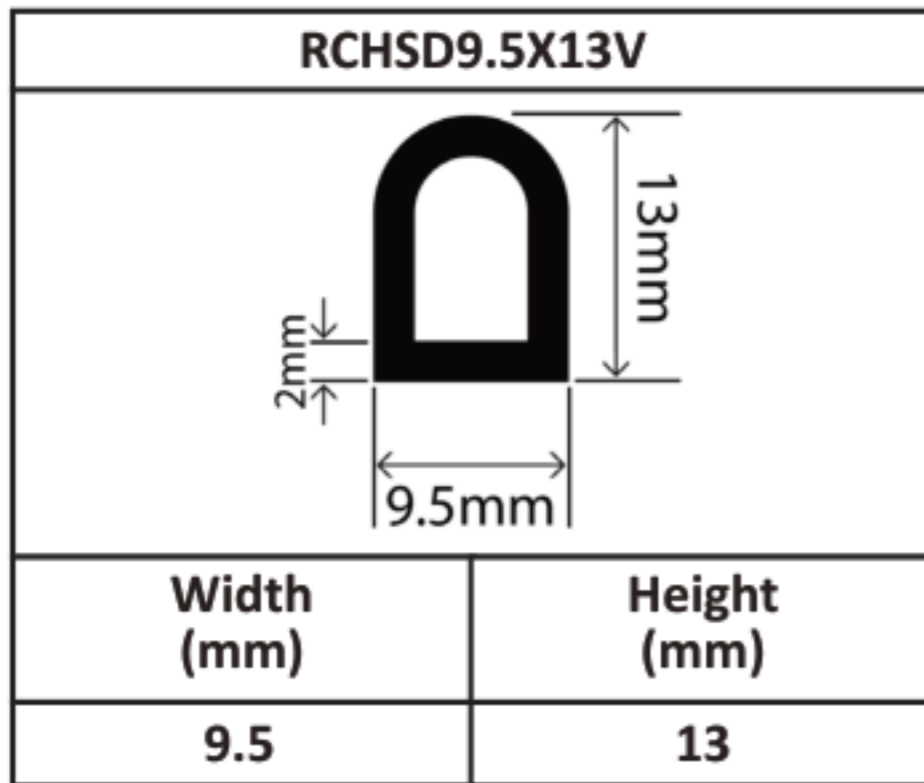

Silicone Hollow D Profiles 1mm - 14mm