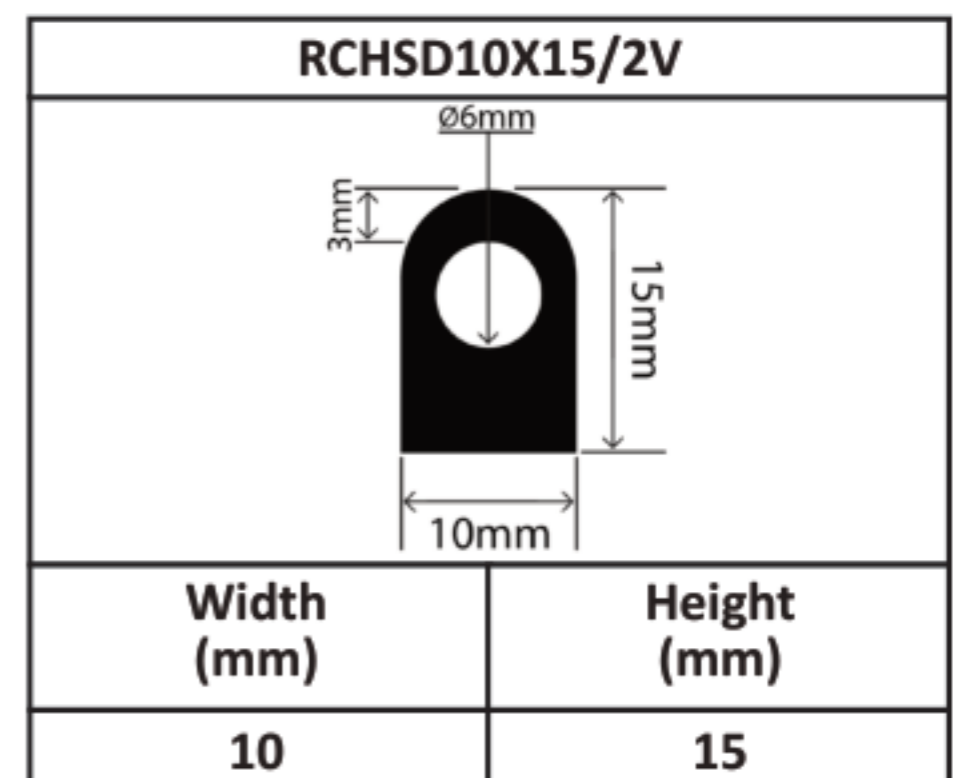

Silicone Hollow D Profiles 1mm - 14mm