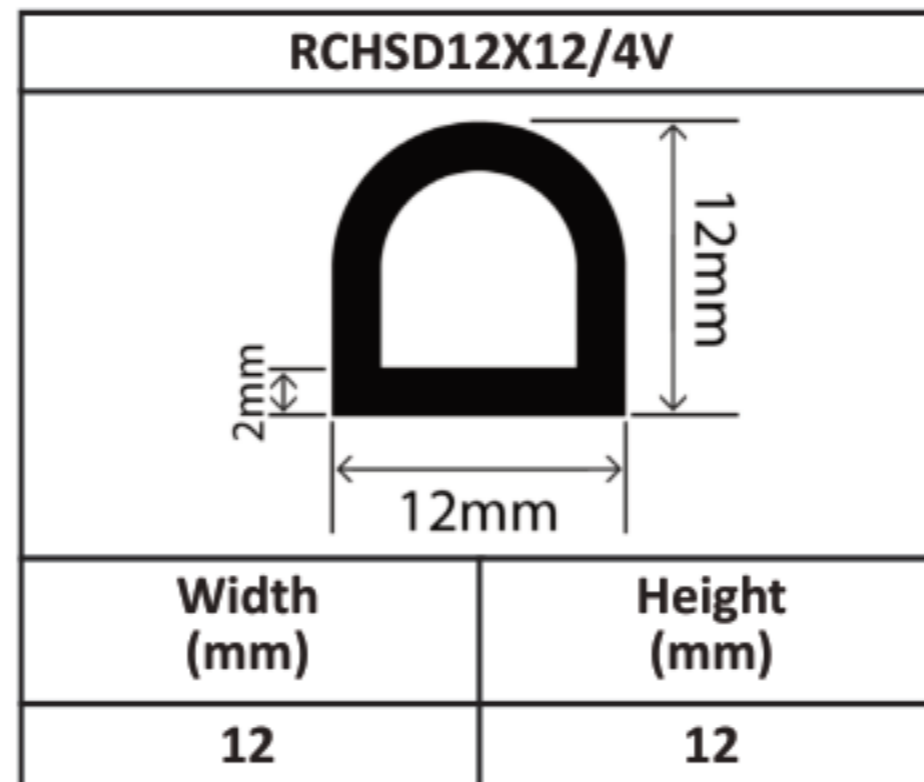

Silicone Hollow D Profiles 1mm - 14mm