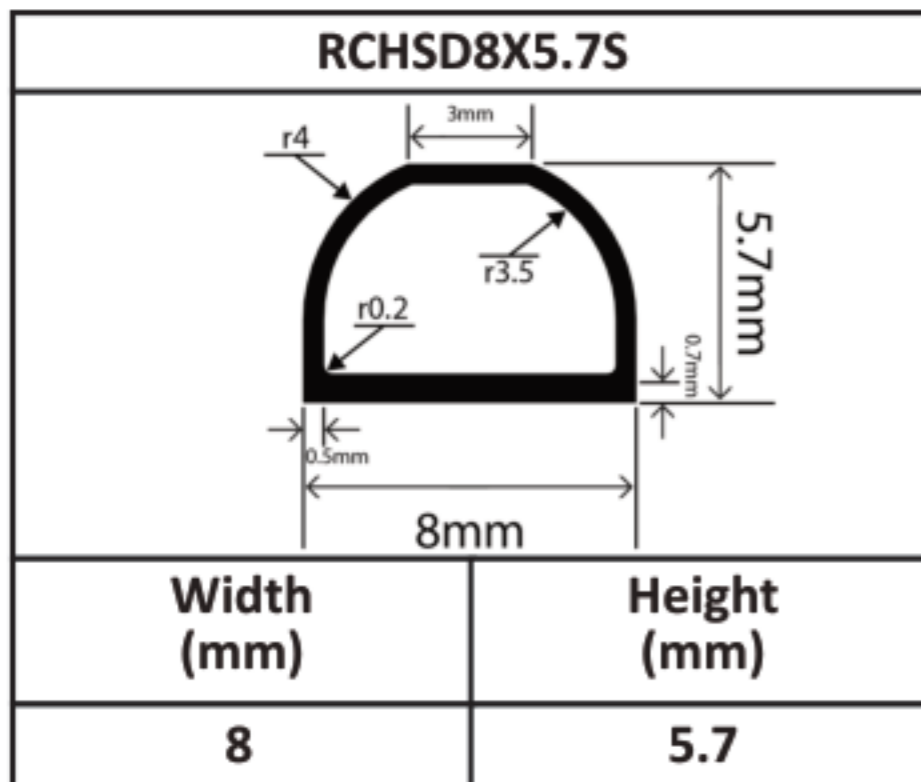

Silicone Hollow D Profiles 1mm - 14mm