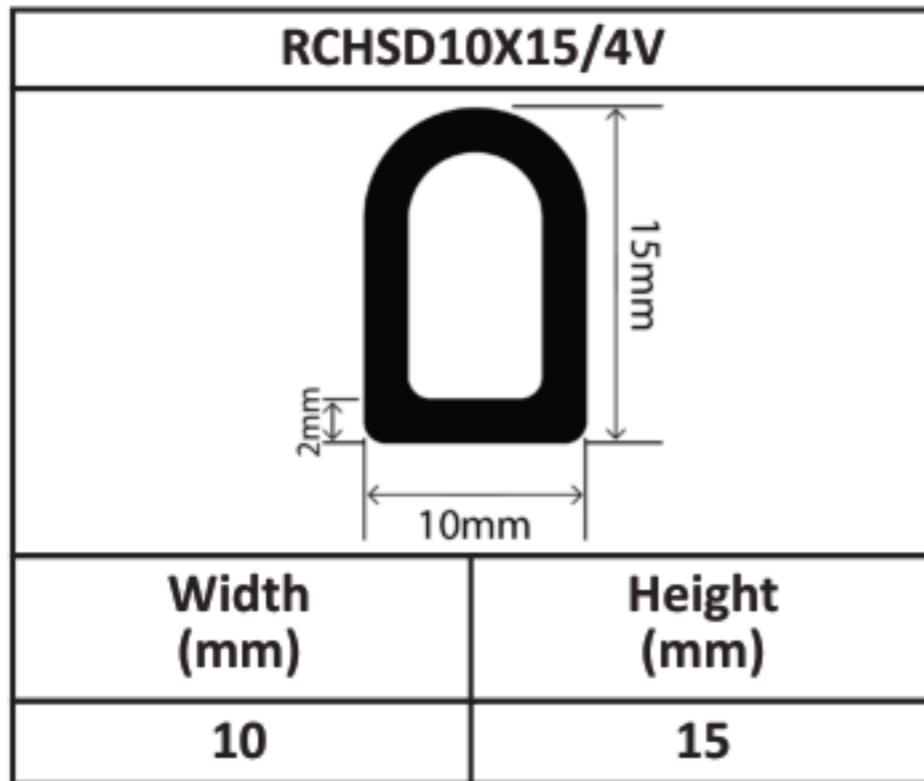

Silicone Hollow D Profiles 1mm - 14mm