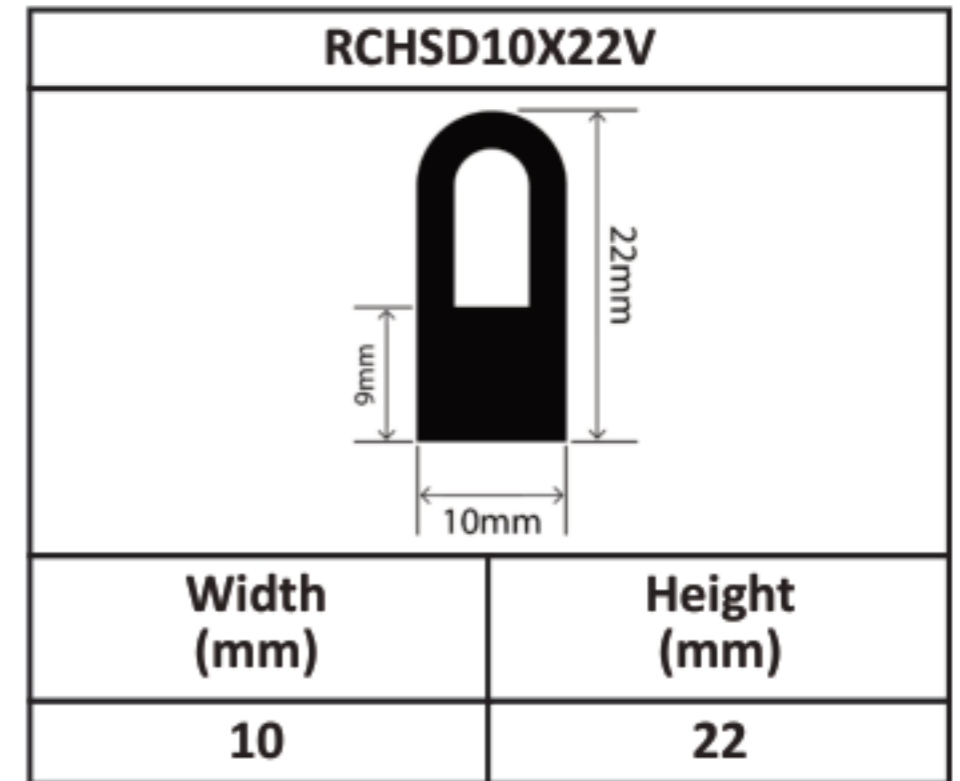

Silicone Hollow D Profiles 1mm - 14mm