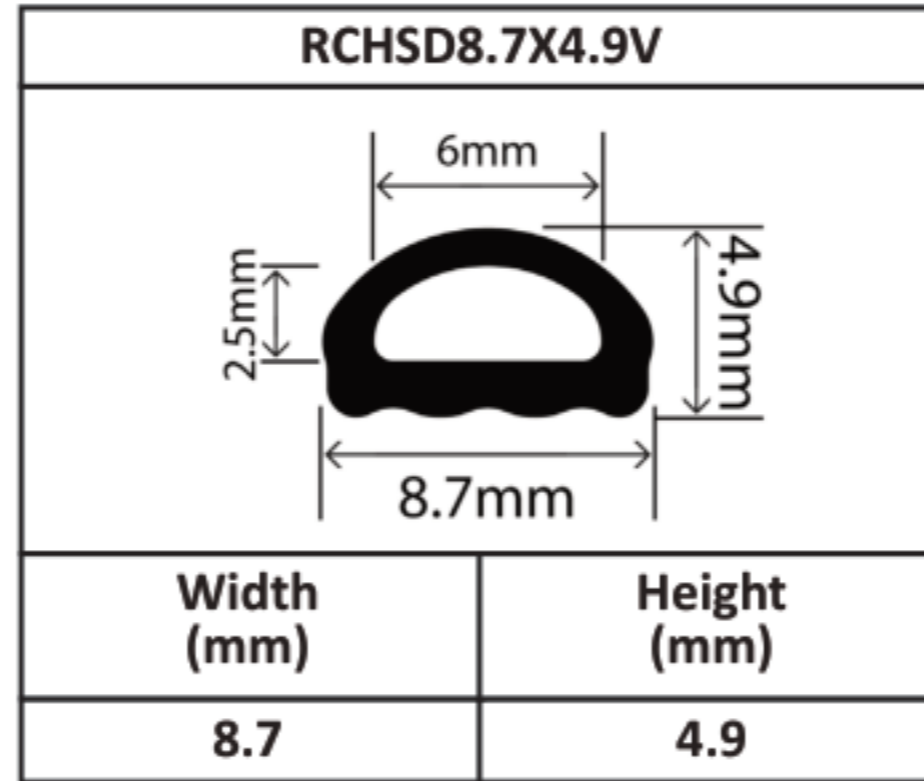

Silicone Hollow D Profiles 1mm - 14mm