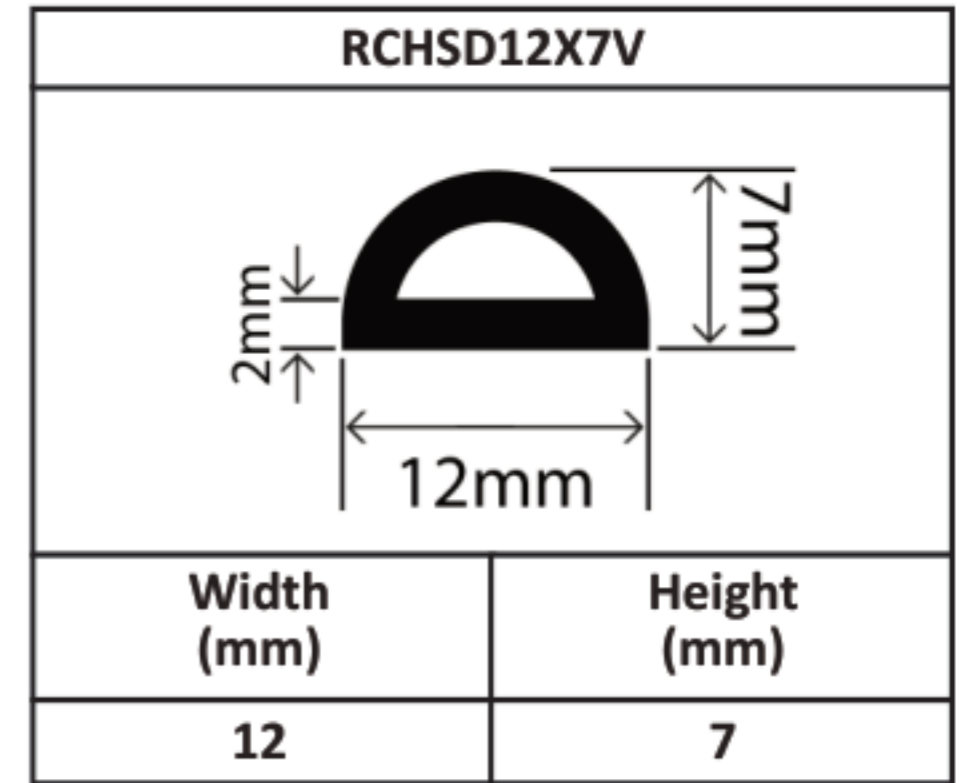

Silicone Hollow D Profiles 1mm - 14mm