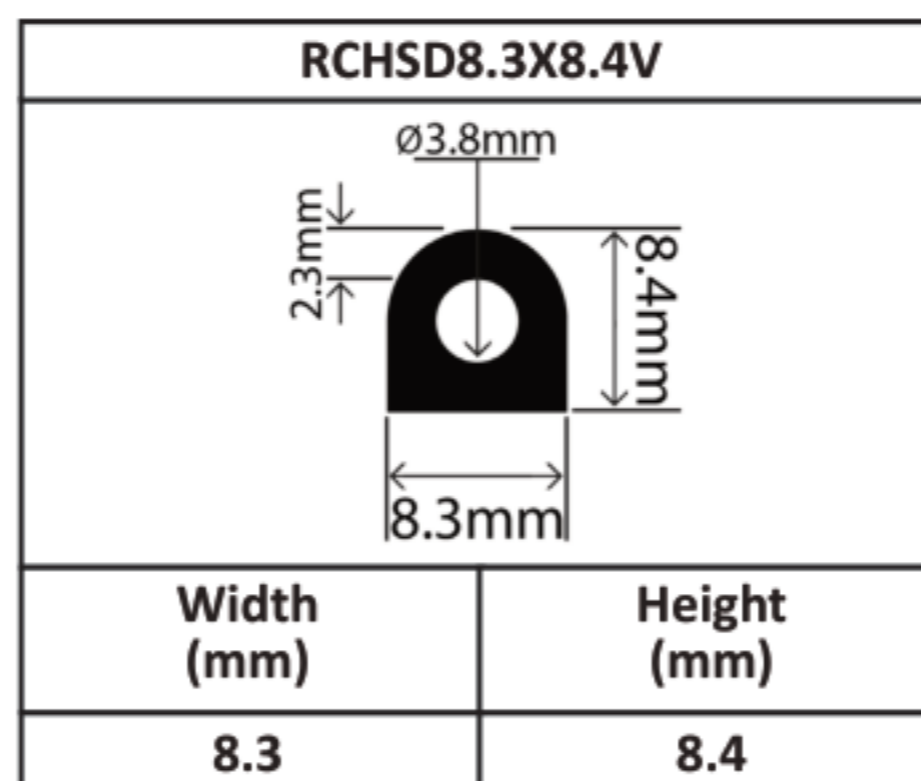

Silicone Hollow D Profiles 1mm - 14mm