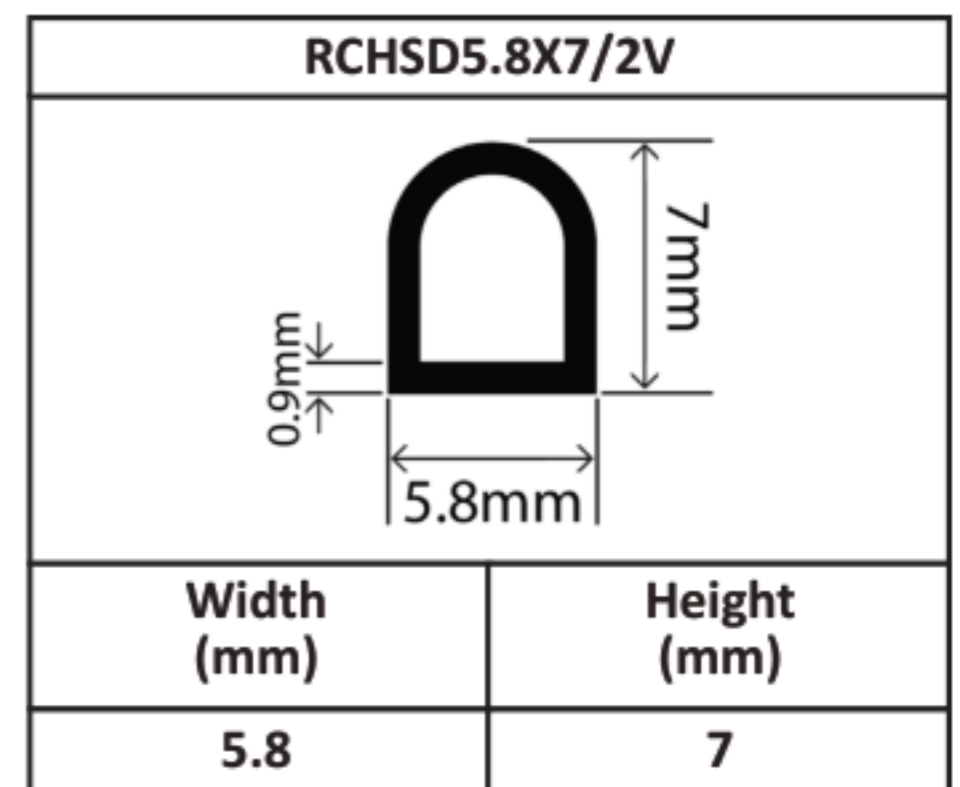

Silicone Hollow D Profiles 1mm - 14mm