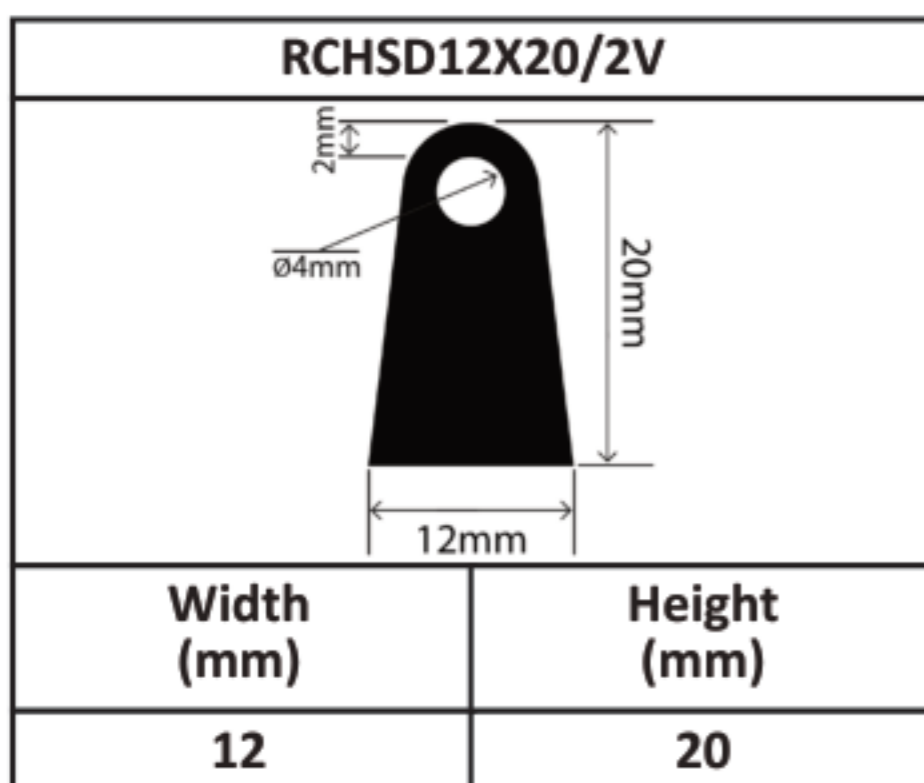

Silicone Hollow D Profiles 1mm - 14mm