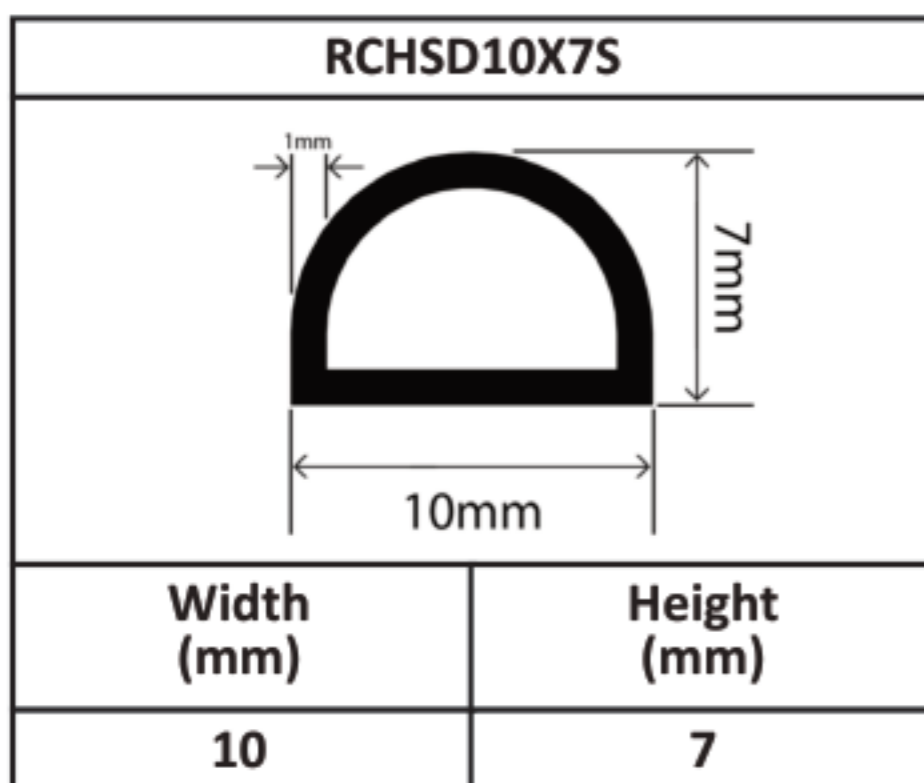

Silicone Hollow D Profiles 1mm - 14mm