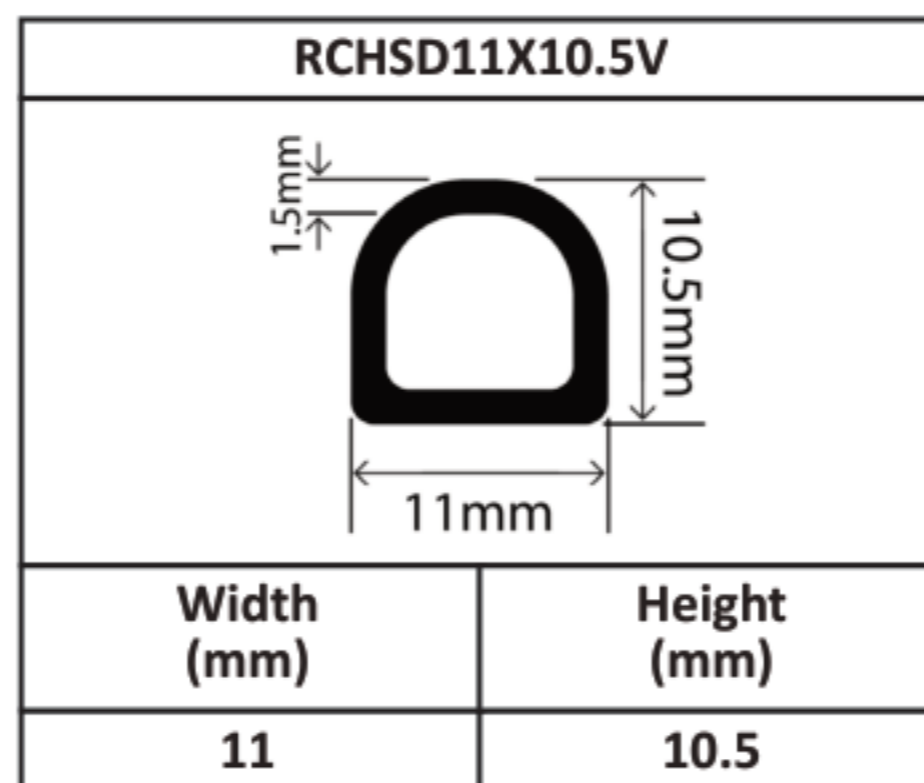

Silicone Hollow D Profiles 1mm - 14mm