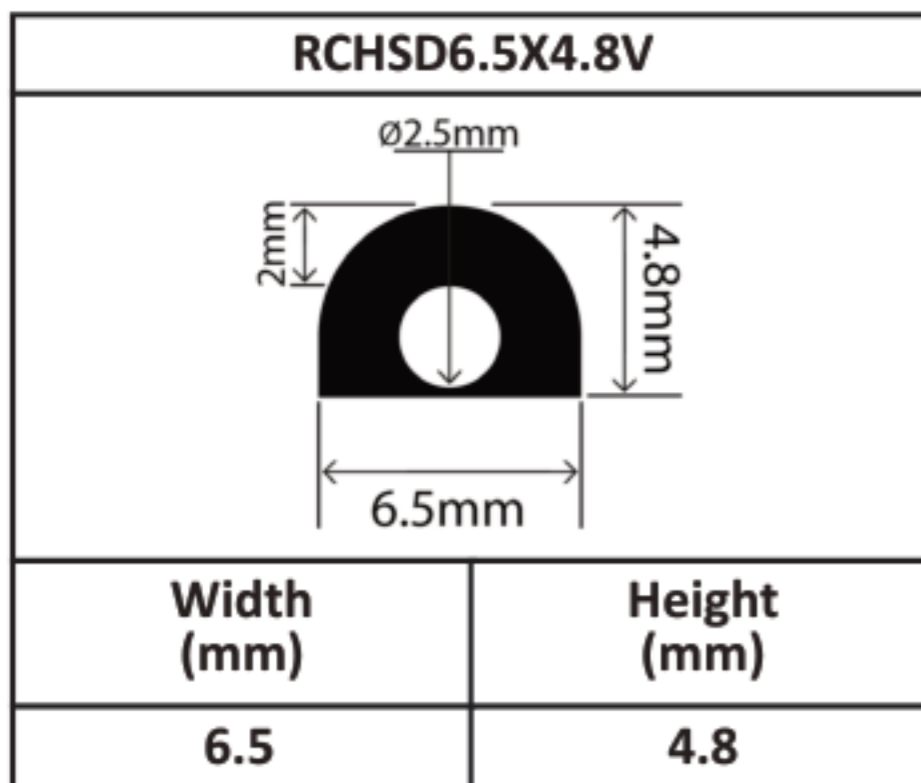

Silicone Hollow D Profiles 1mm - 14mm