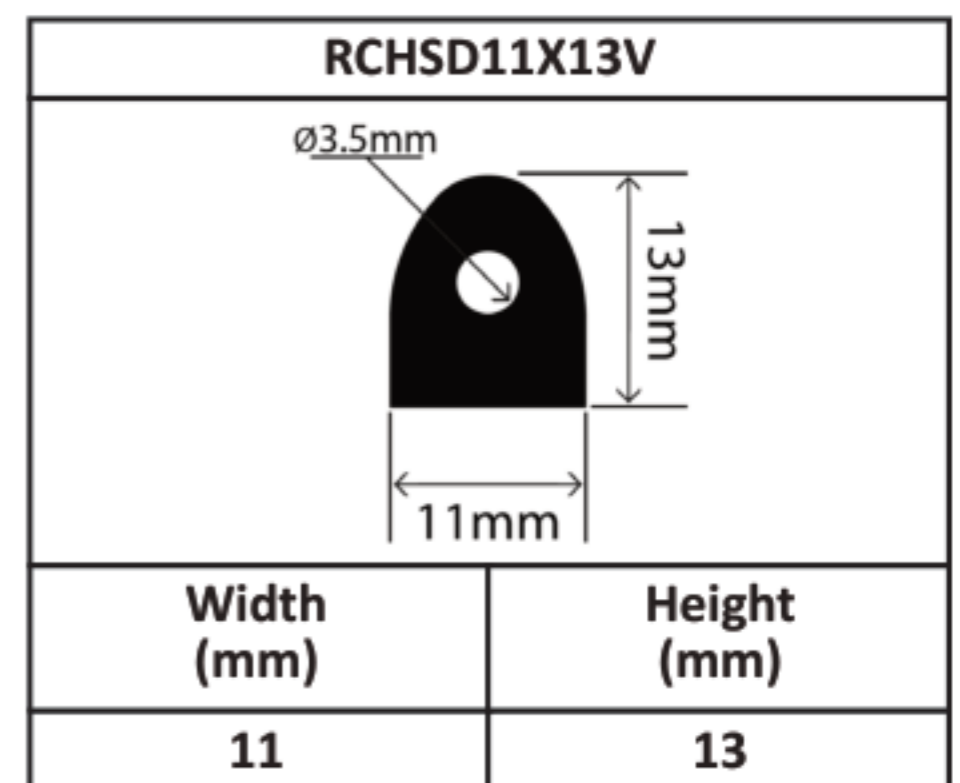

Silicone Hollow D Profiles 1mm - 14mm