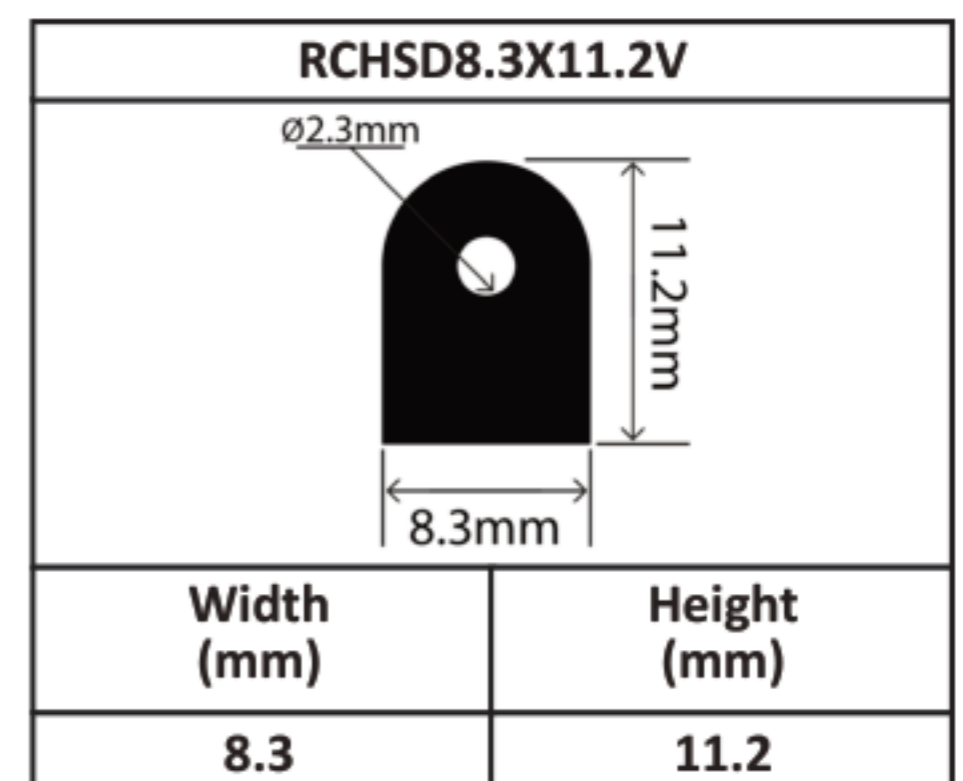

Silicone Hollow D Profiles 1mm - 14mm