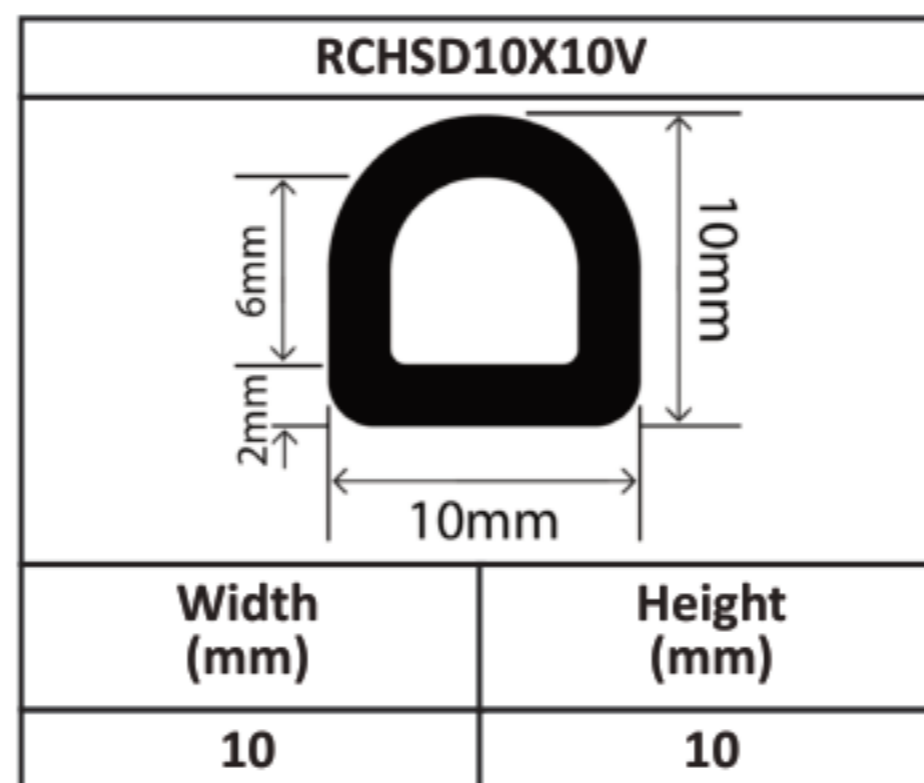

Silicone Hollow D Profiles 1mm - 14mm