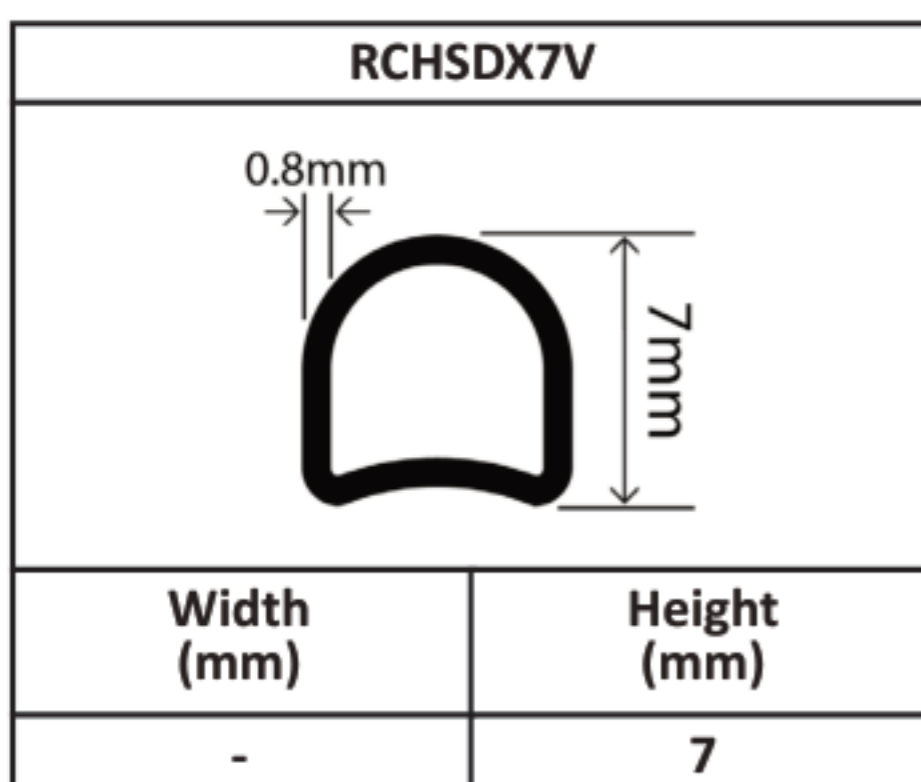

Silicone Hollow D Profiles 1mm - 14mm