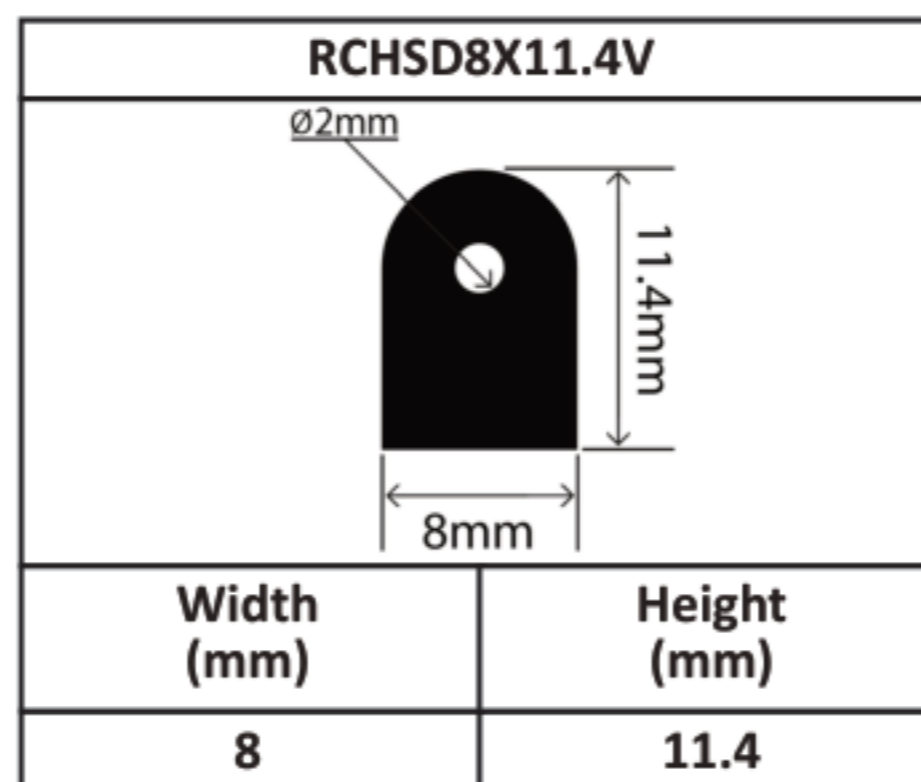

Silicone Hollow D Profiles 1mm - 14mm