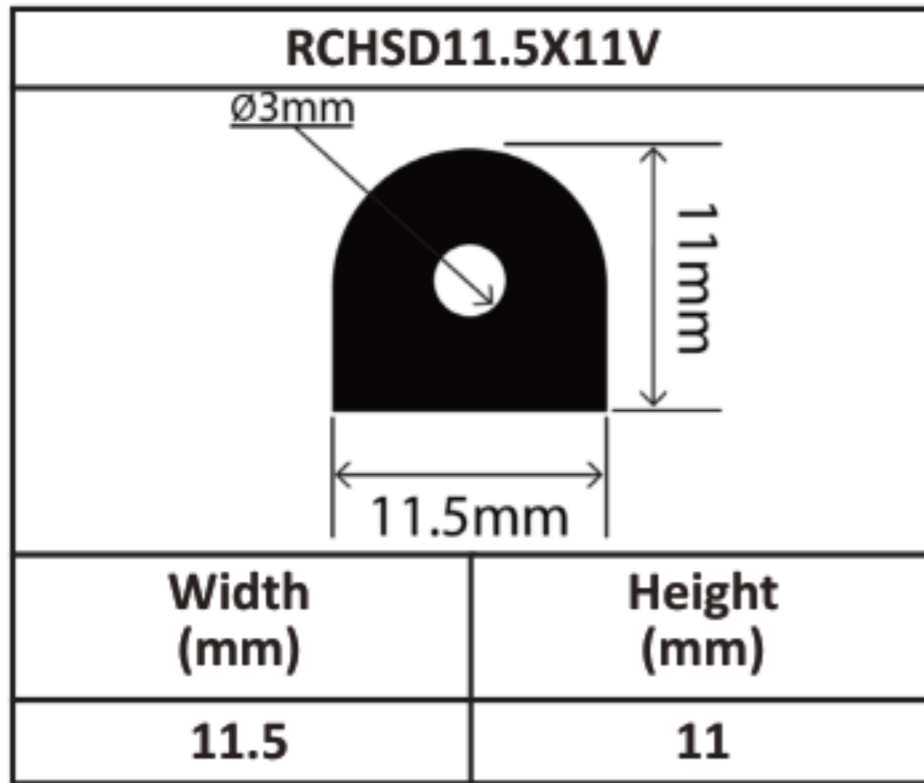

Silicone Hollow D Profiles 1mm - 14mm