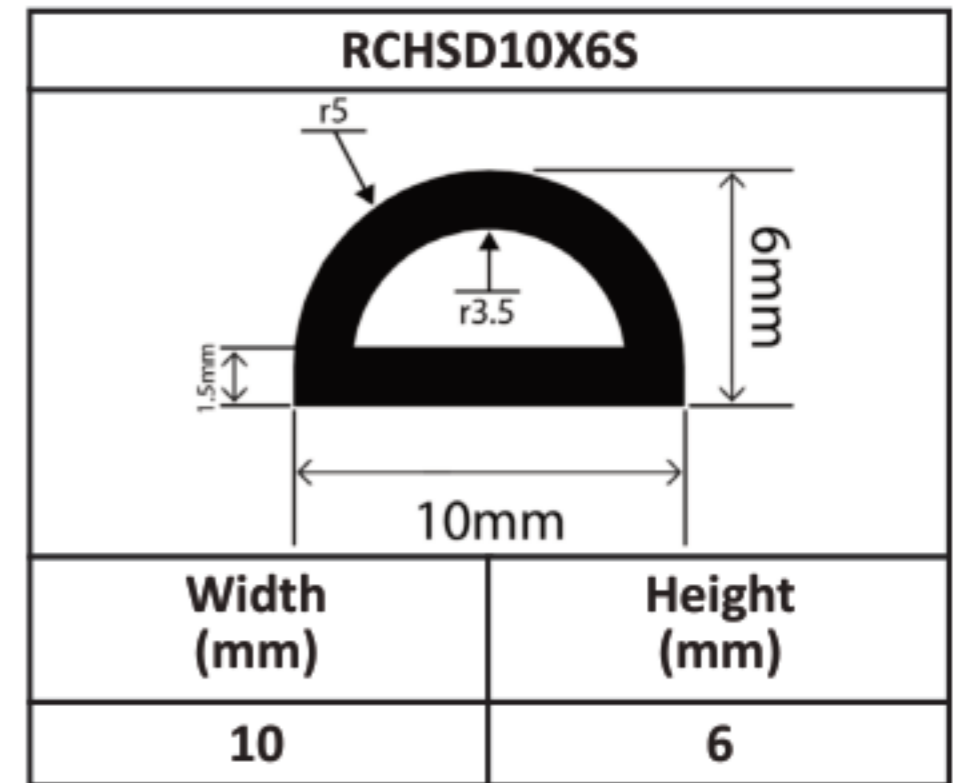

Silicone Hollow D Profiles 1mm - 14mm