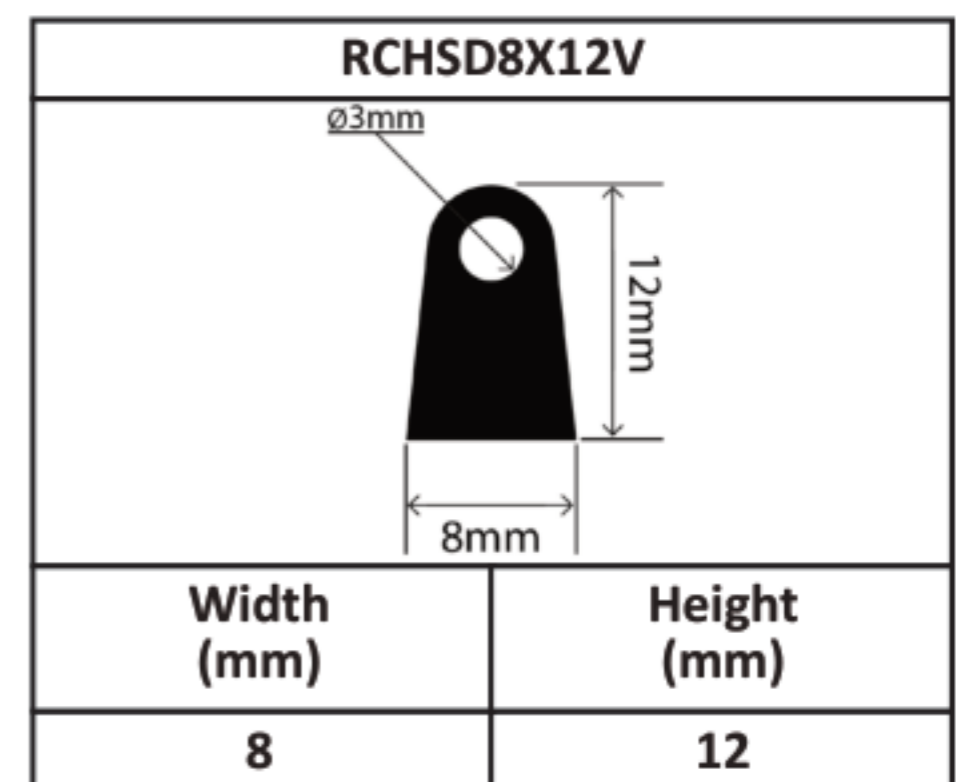

Silicone Hollow D Profiles 1mm - 14mm