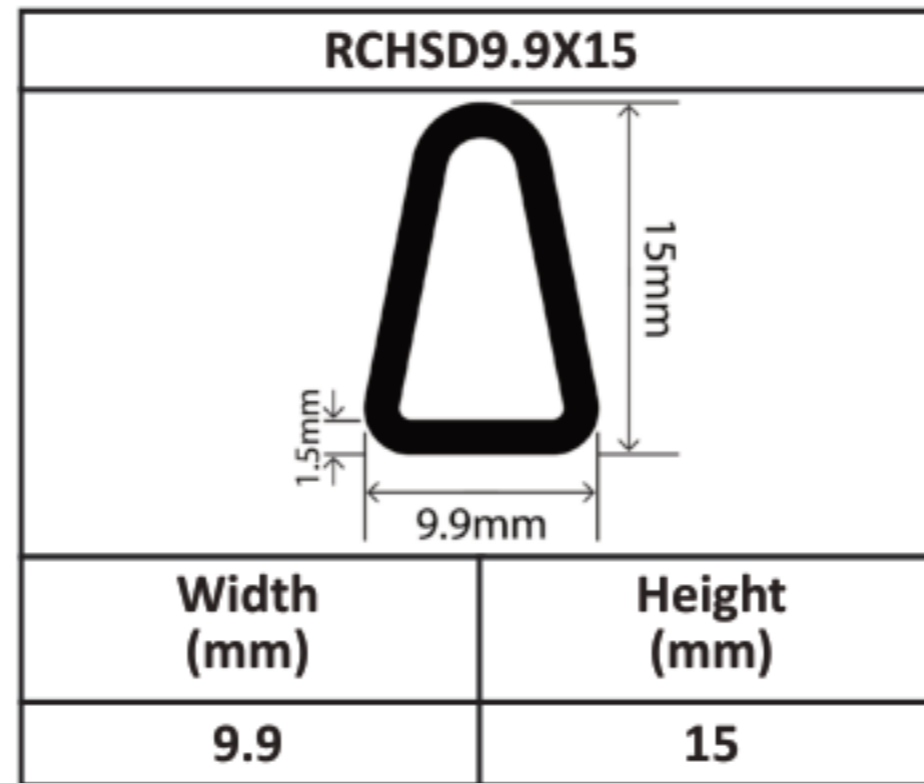

Silicone Hollow D Profiles 1mm - 14mm