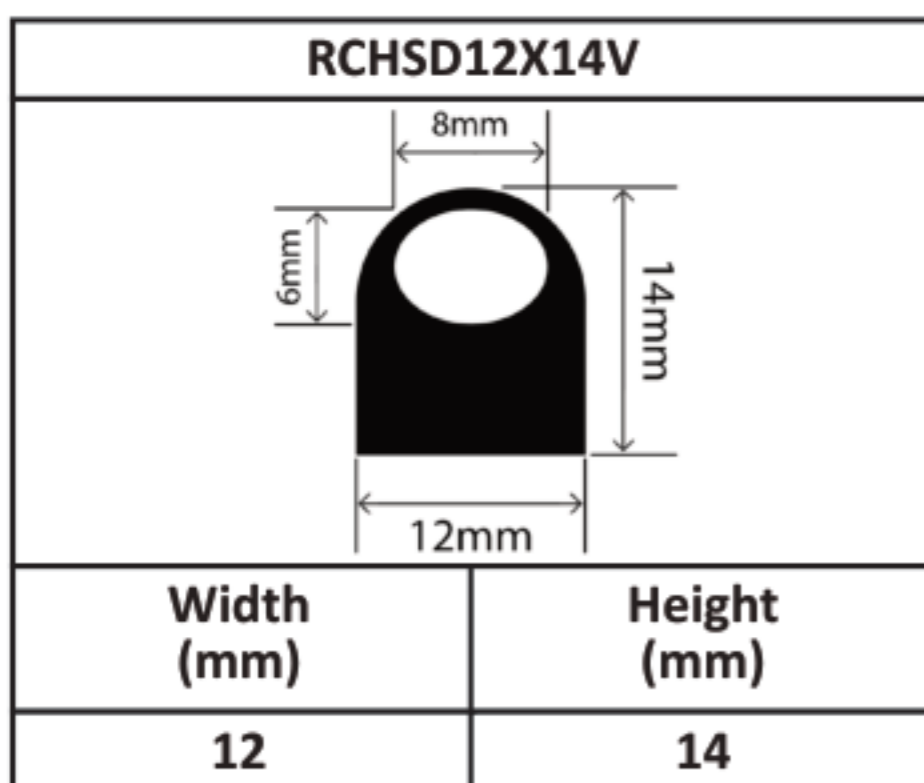

Silicone Hollow D Profiles 1mm - 14mm