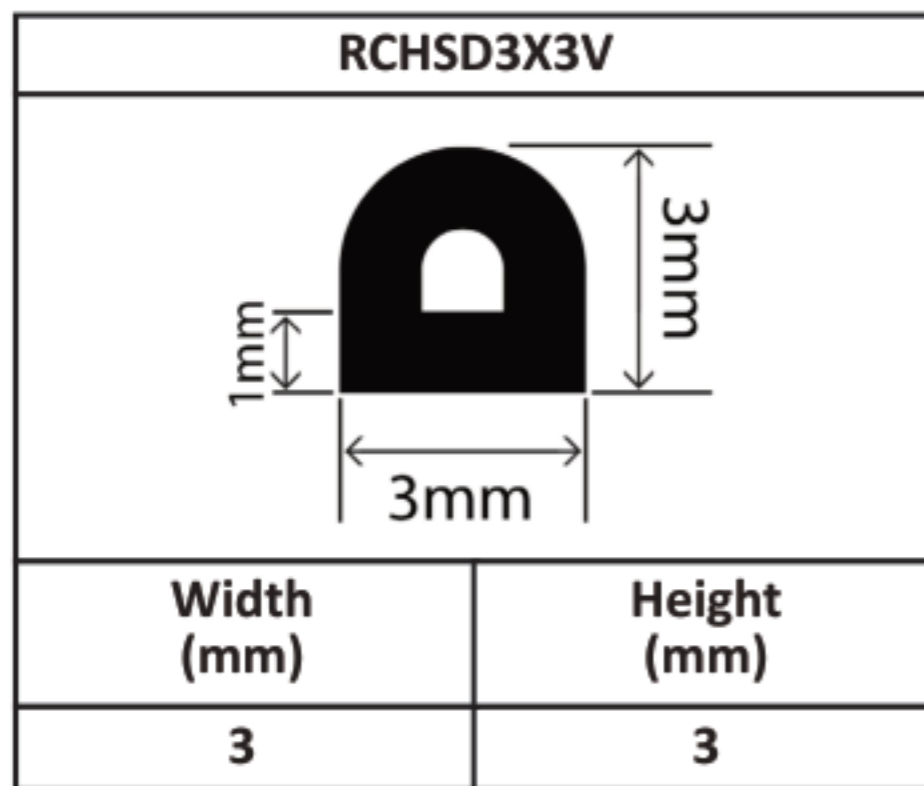

Silicone Hollow D Profiles 1mm - 14mm