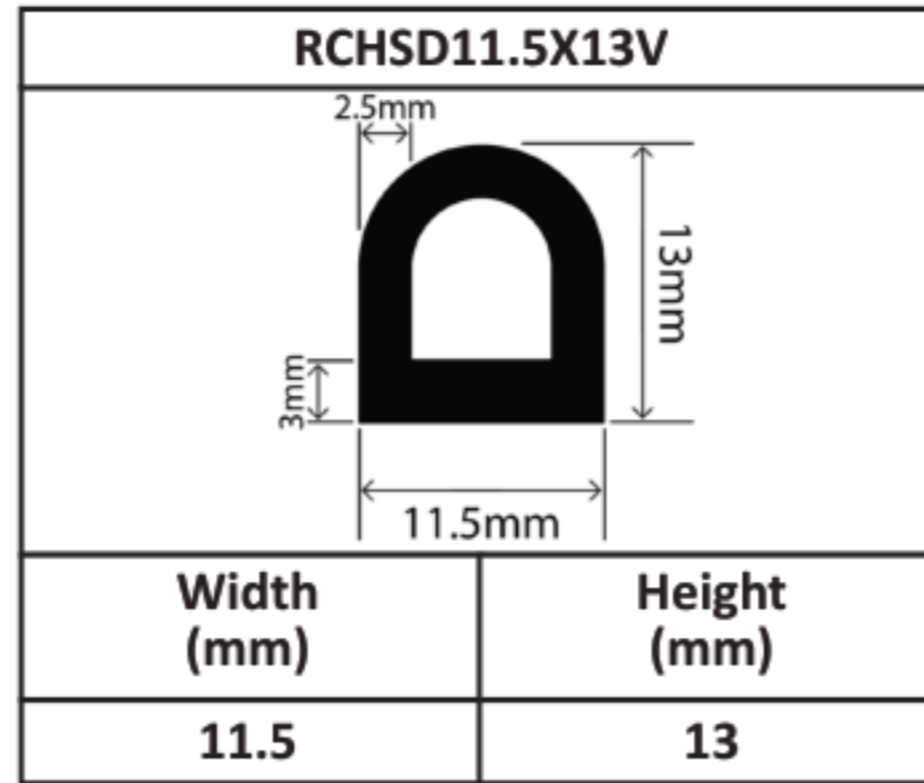

Silicone Hollow D Profiles 1mm - 14mm