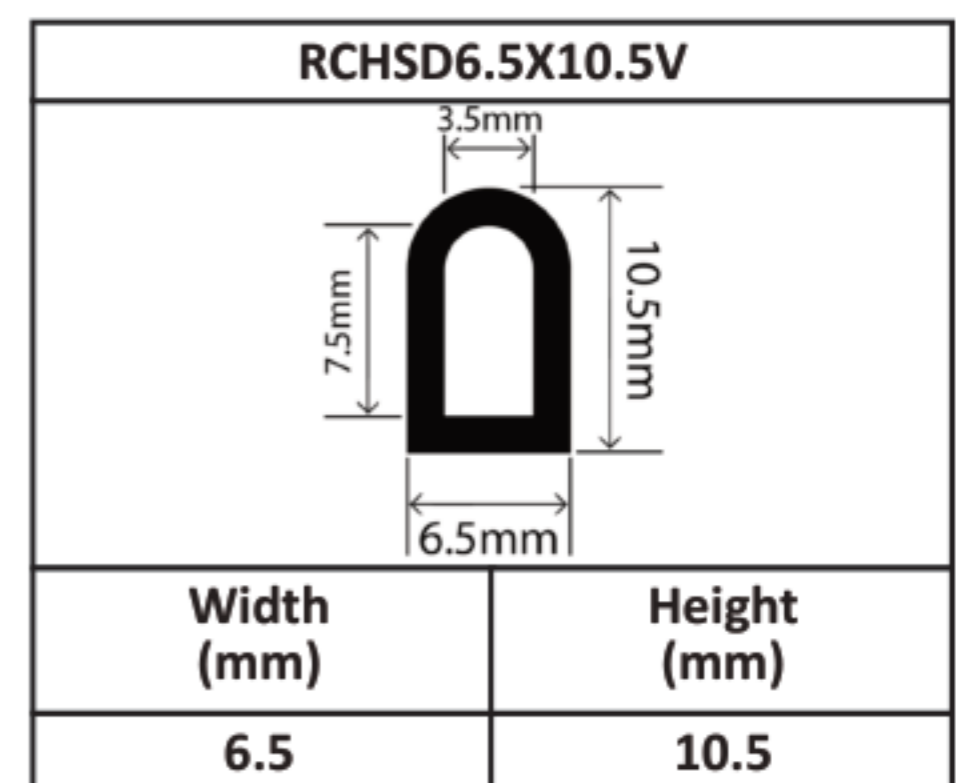

Silicone Hollow D Profiles 1mm - 14mm