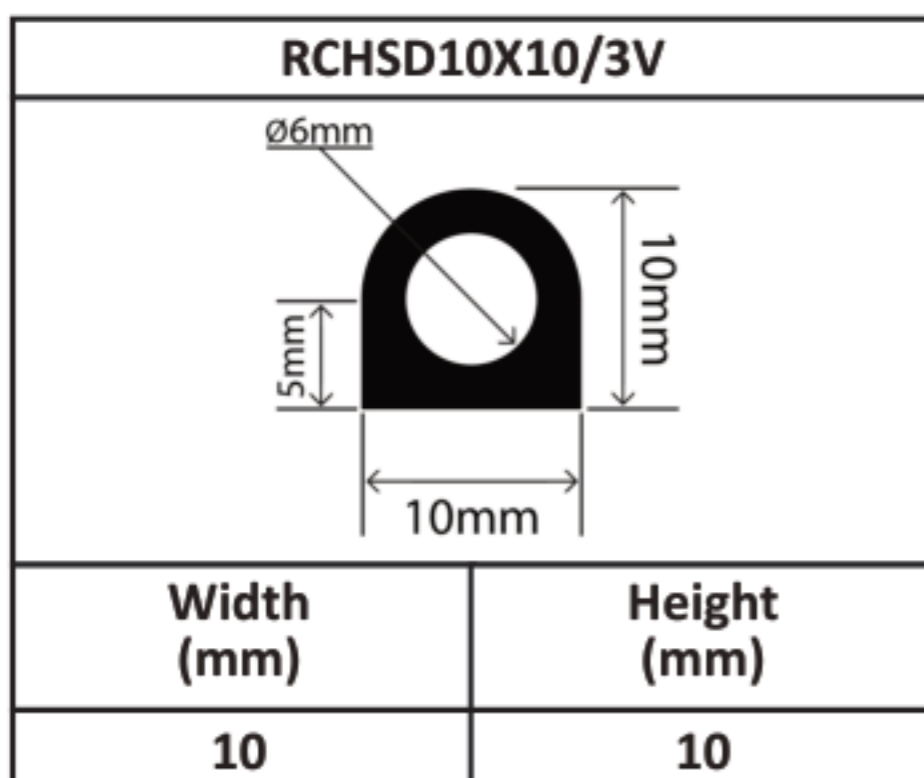

Silicone Hollow D Profiles 1mm - 14mm