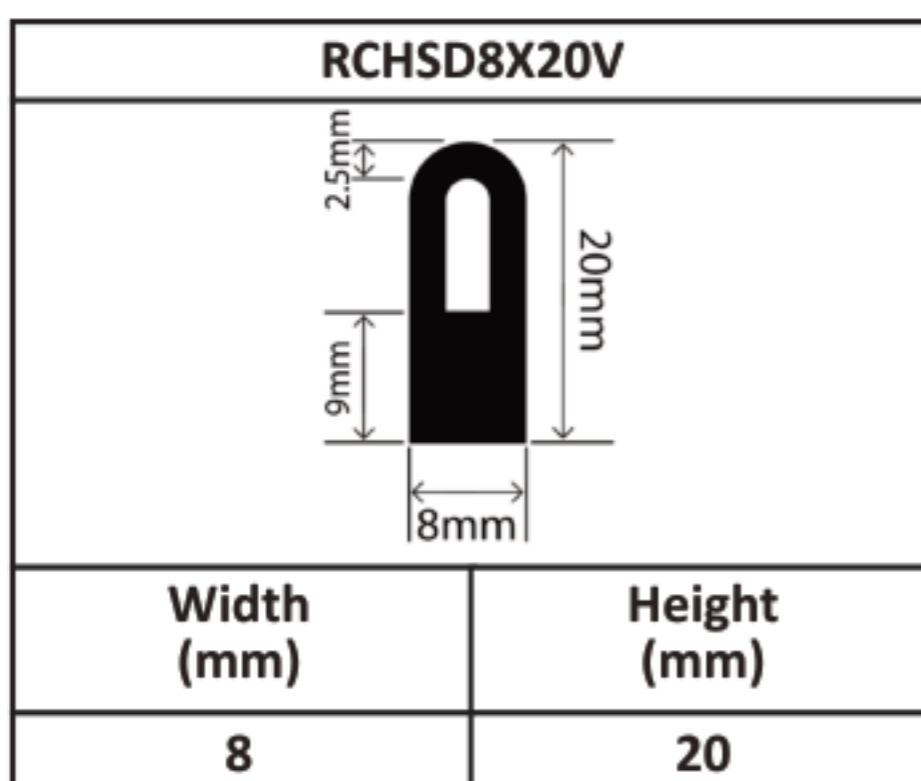

Silicone Hollow D Profiles 1mm - 14mm