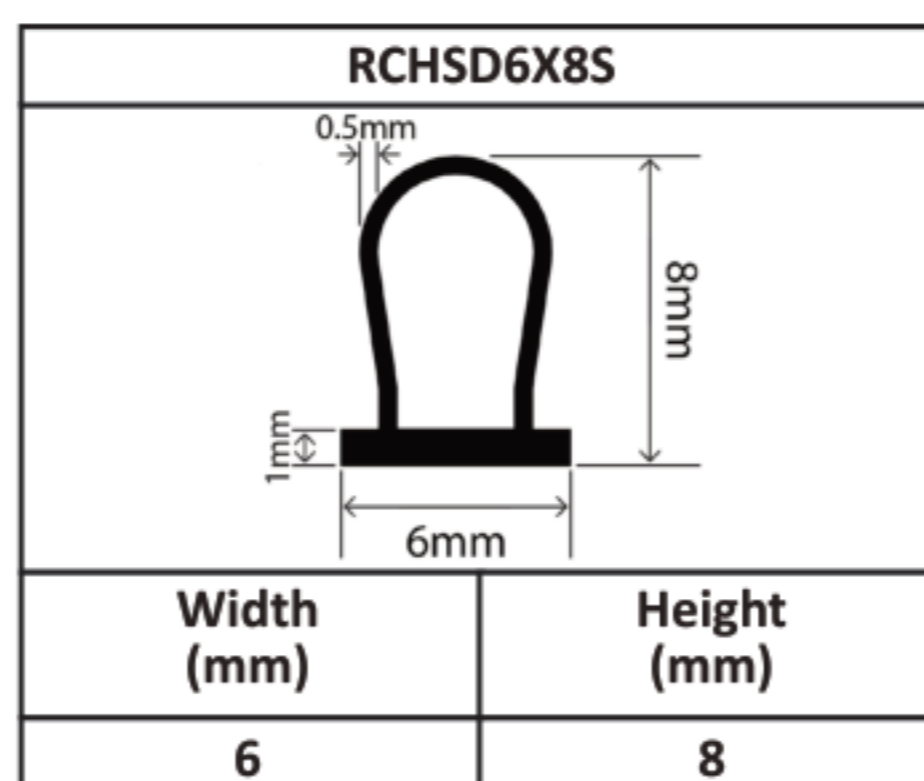

Silicone Hollow D Profiles 1mm - 14mm