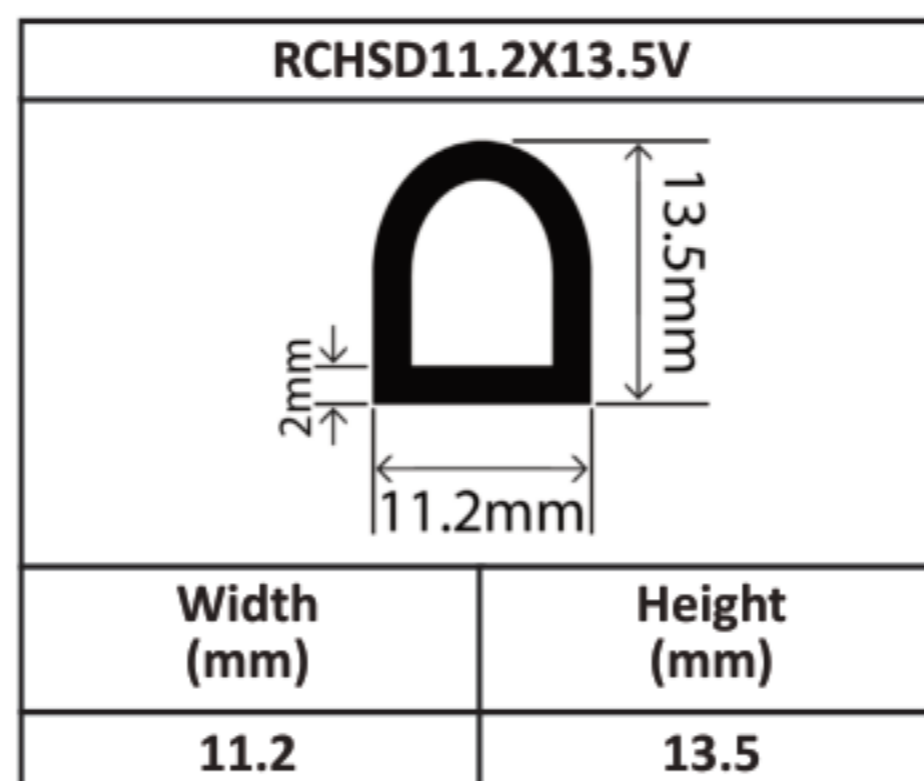

Silicone Hollow D Profiles 1mm - 14mm