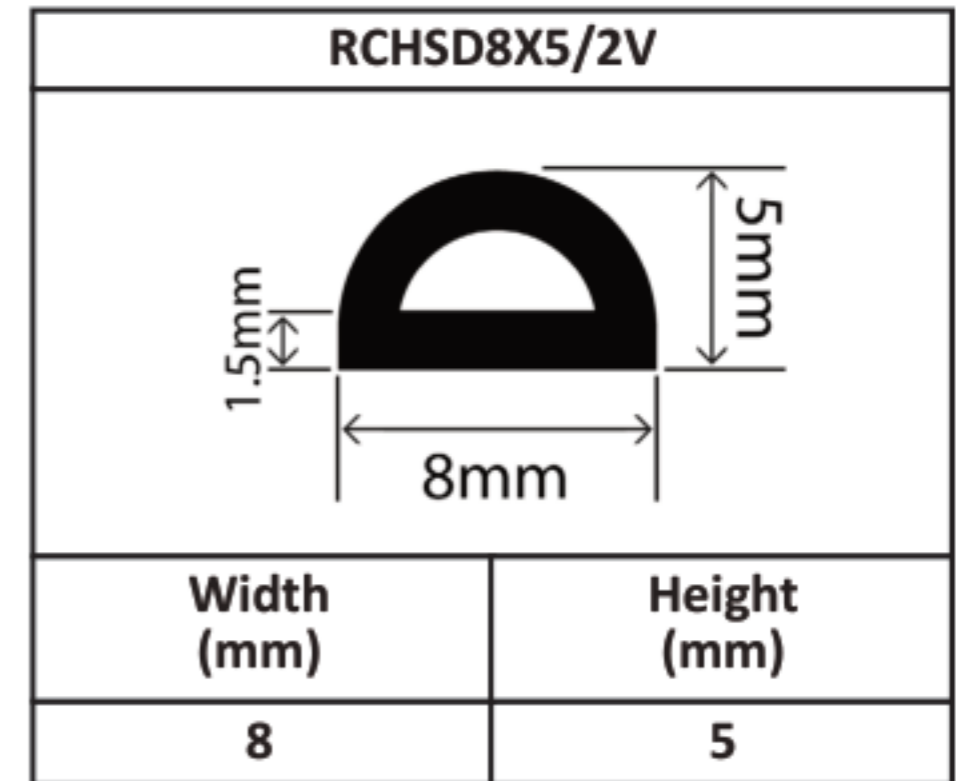

Silicone Hollow D Profiles 1mm - 14mm