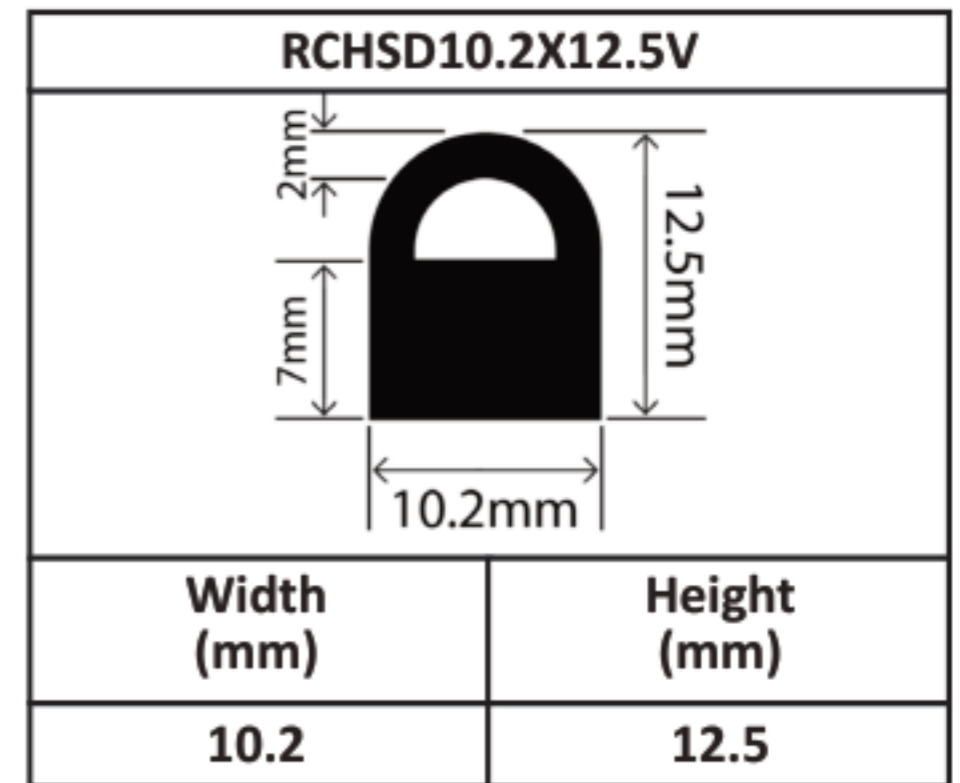

Silicone Hollow D Profiles 1mm - 14mm