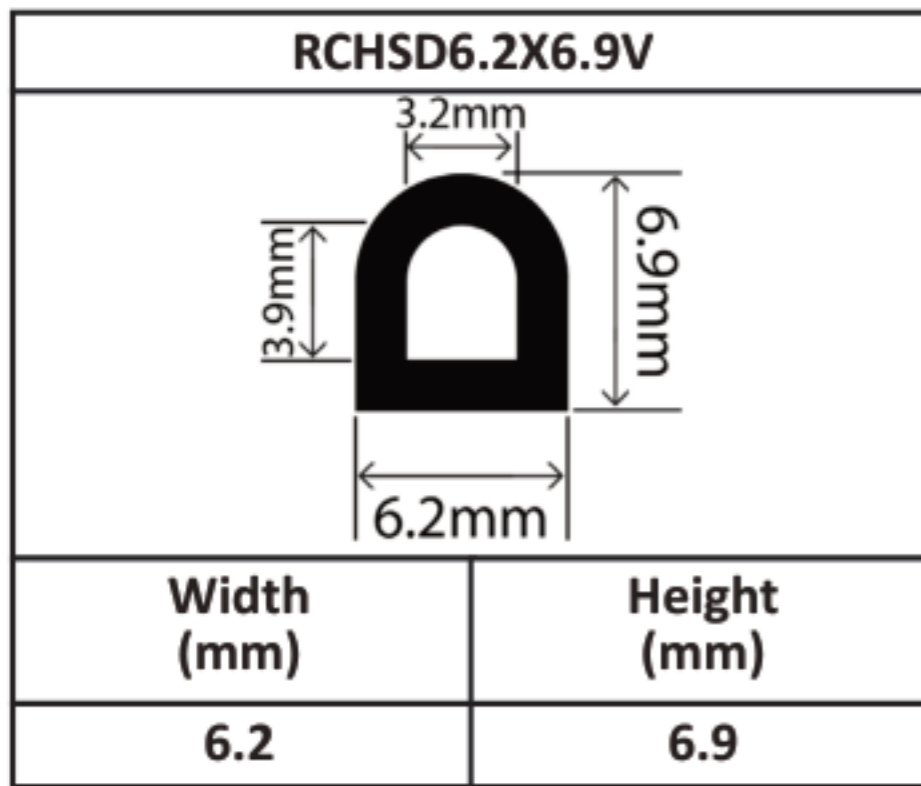

Silicone Hollow D Profiles 1mm - 14mm