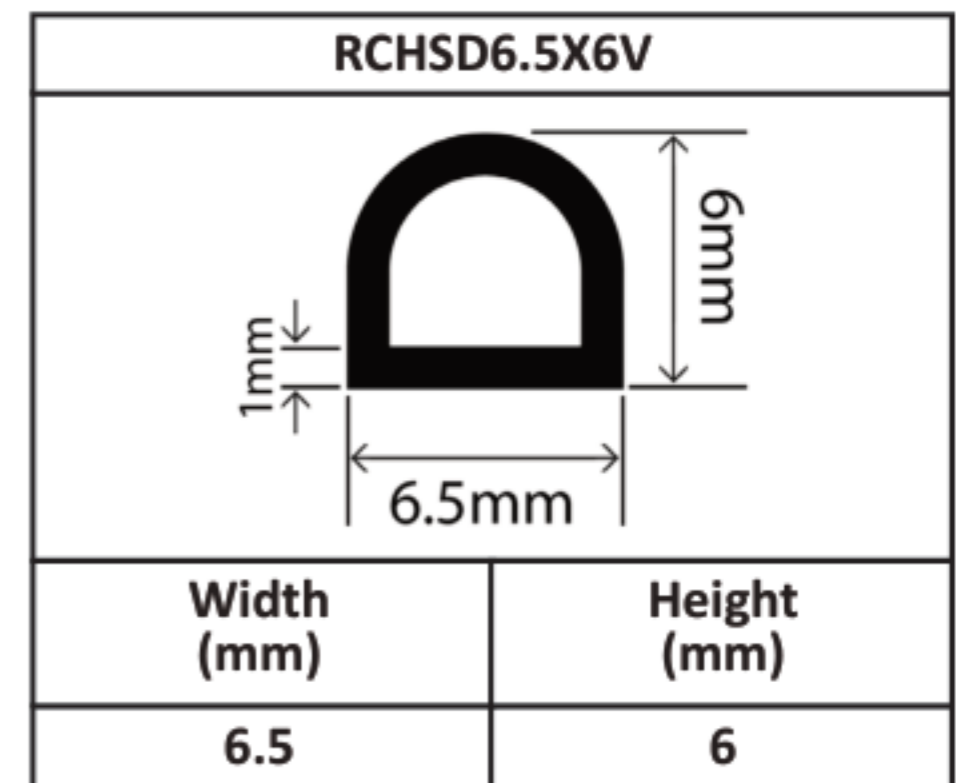

Silicone Hollow D Profiles 1mm - 14mm