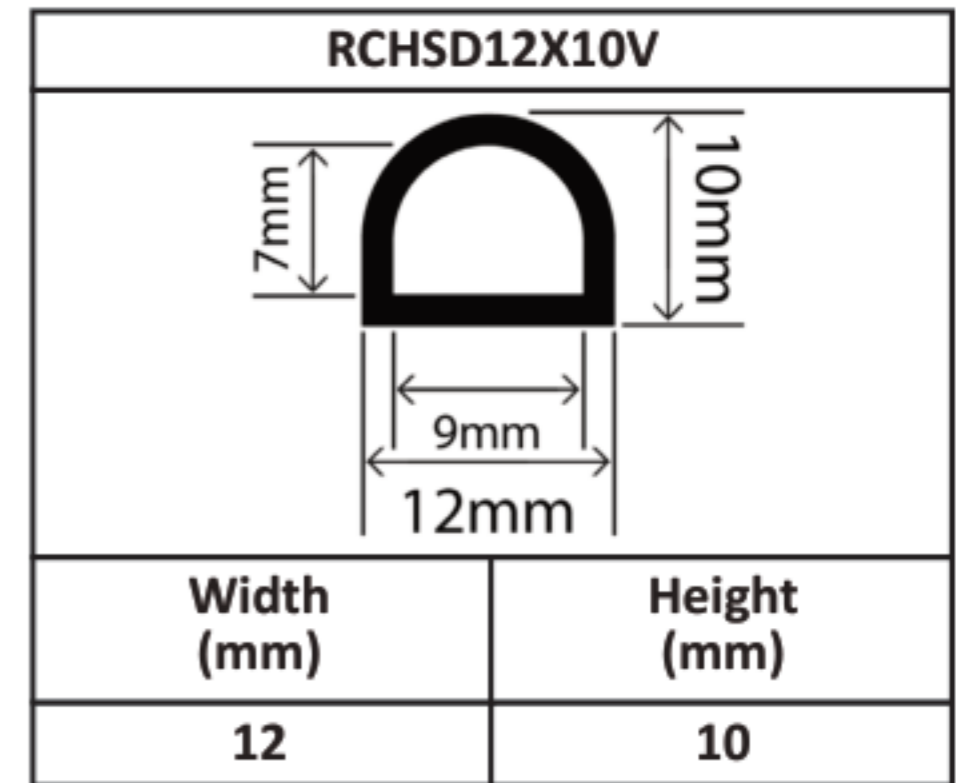

Silicone Hollow D Profiles 1mm - 14mm