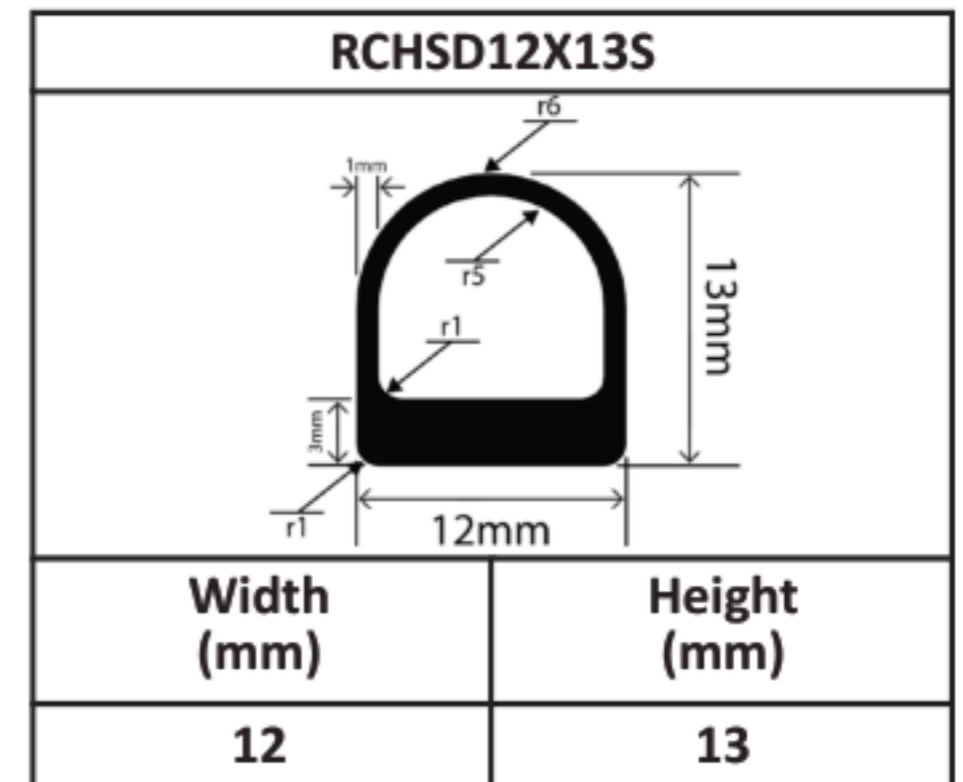

Silicone Hollow D Profiles 1mm - 14mm