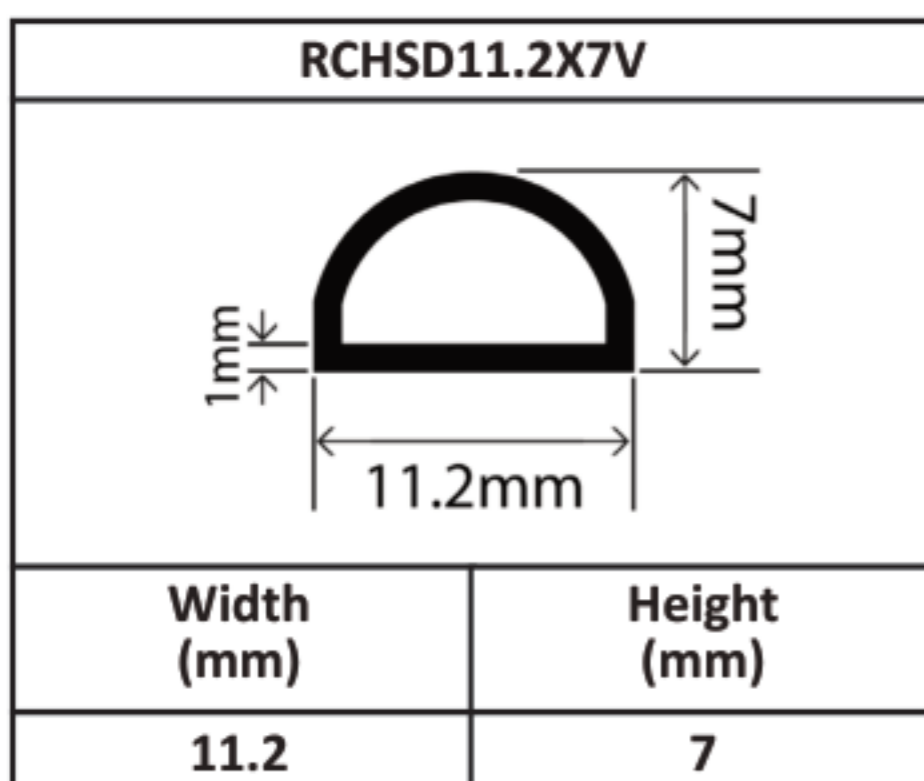

Silicone Hollow D Profiles 1mm - 14mm