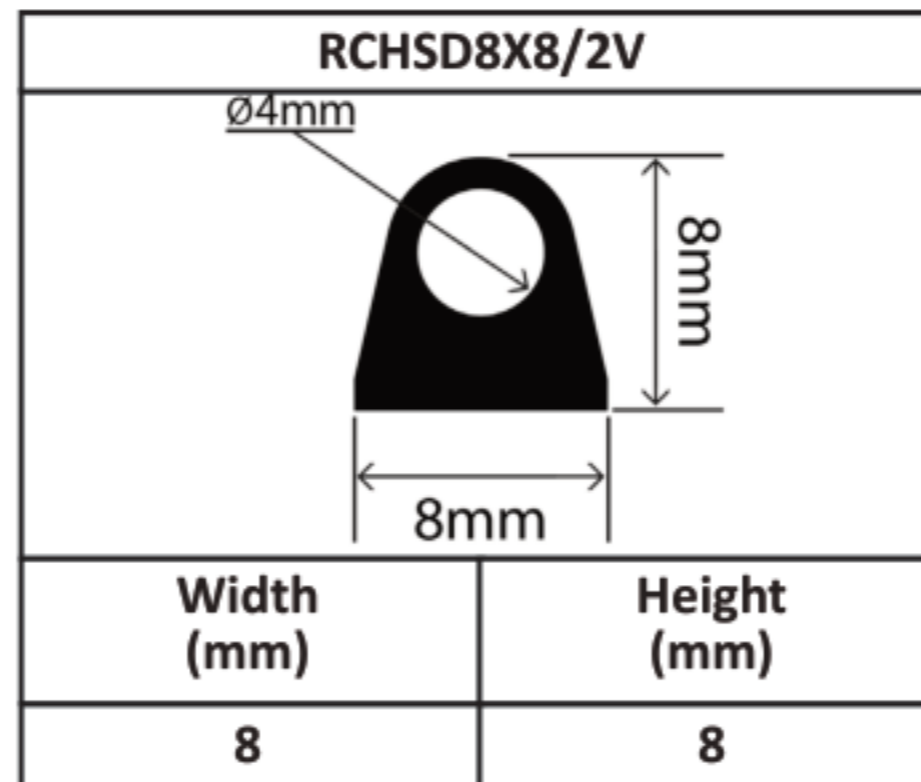

Silicone Hollow D Profiles 1mm - 14mm