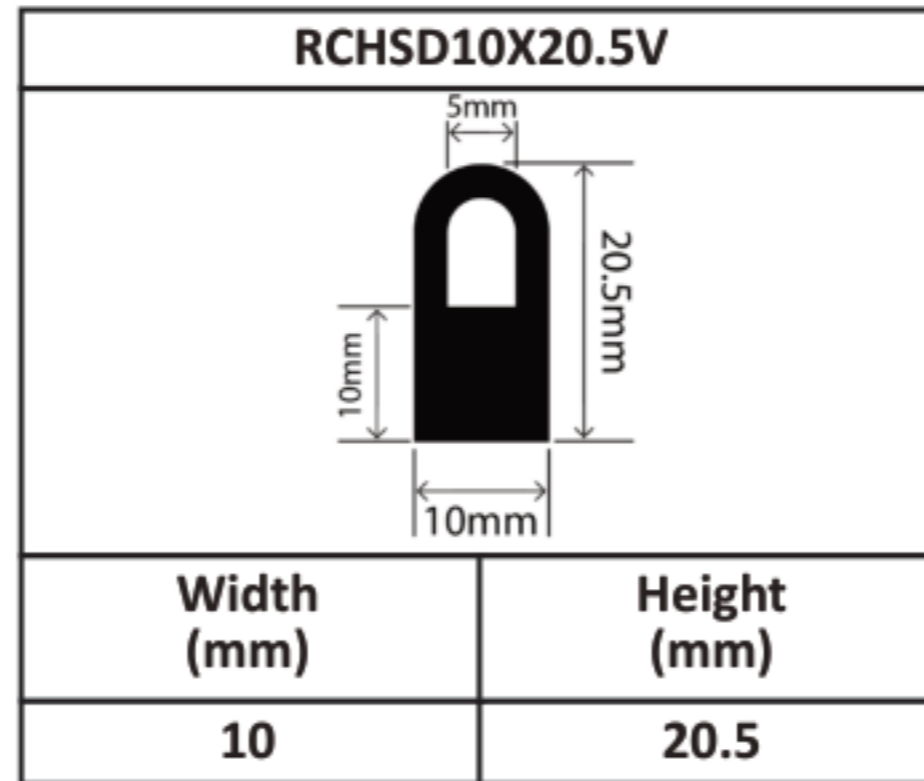

Silicone Hollow D Profiles 1mm - 14mm