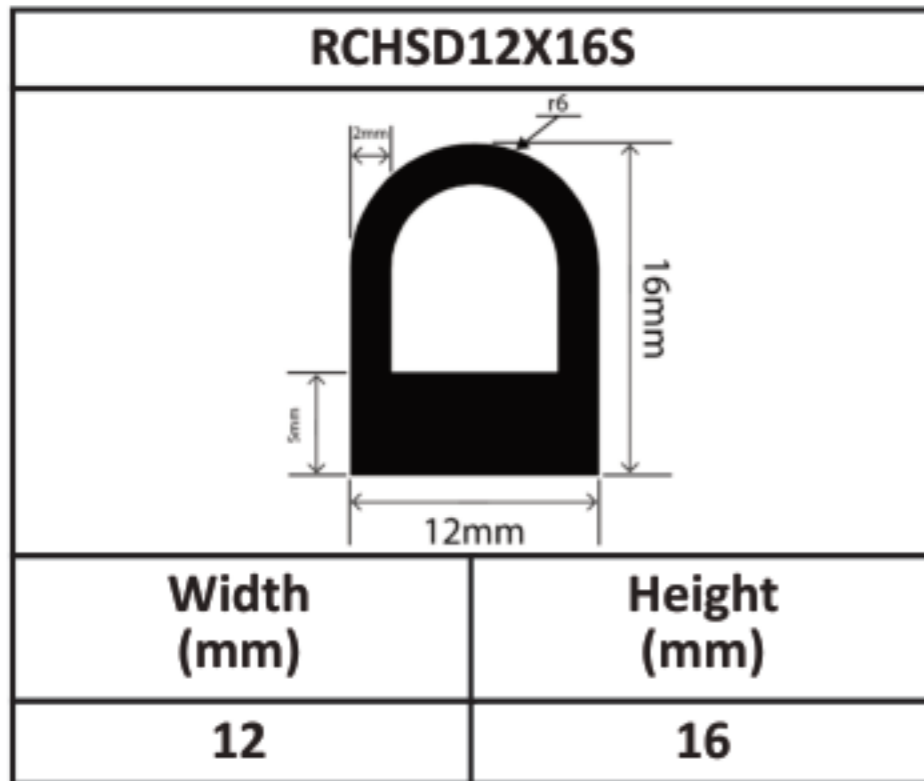

Silicone Hollow D Profiles 1mm - 14mm