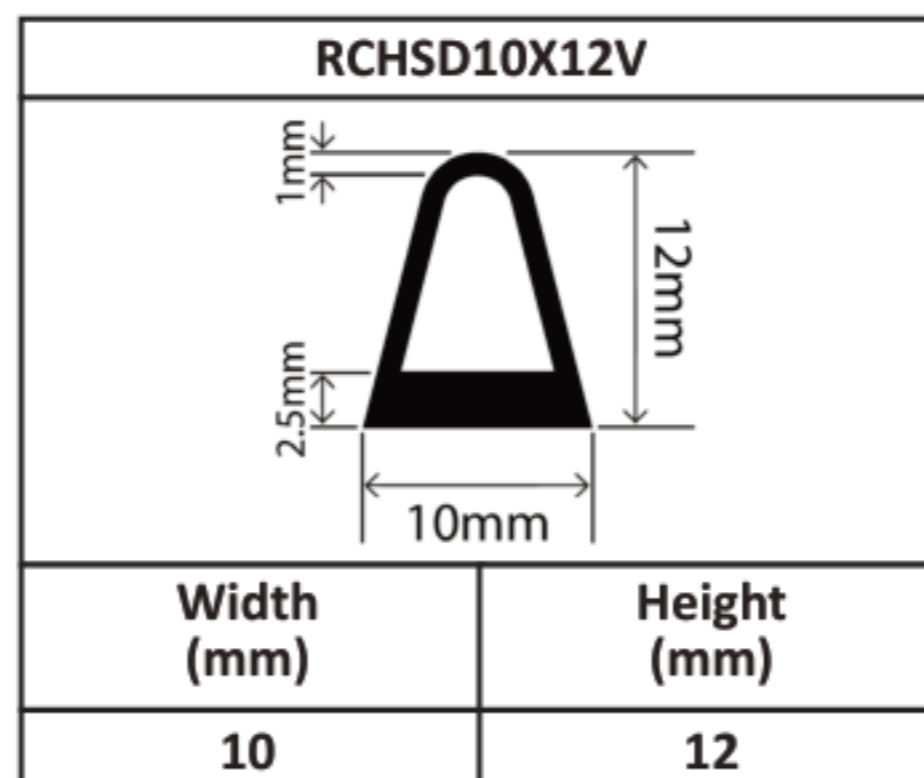

Silicone Hollow D Profiles 1mm - 14mm