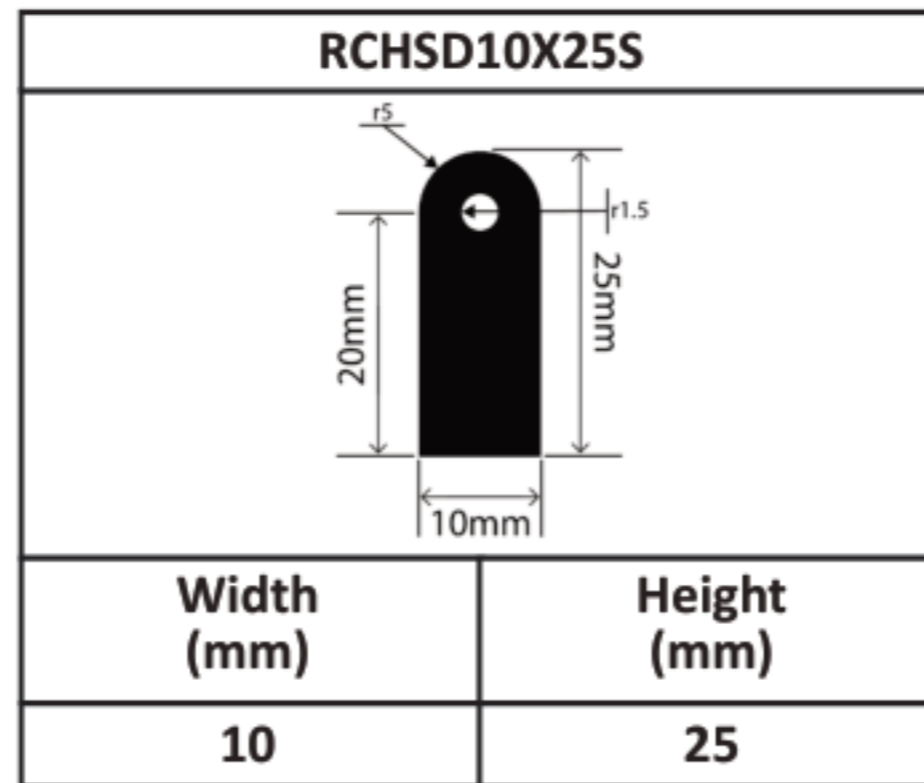

Silicone Hollow D Profiles 1mm - 14mm