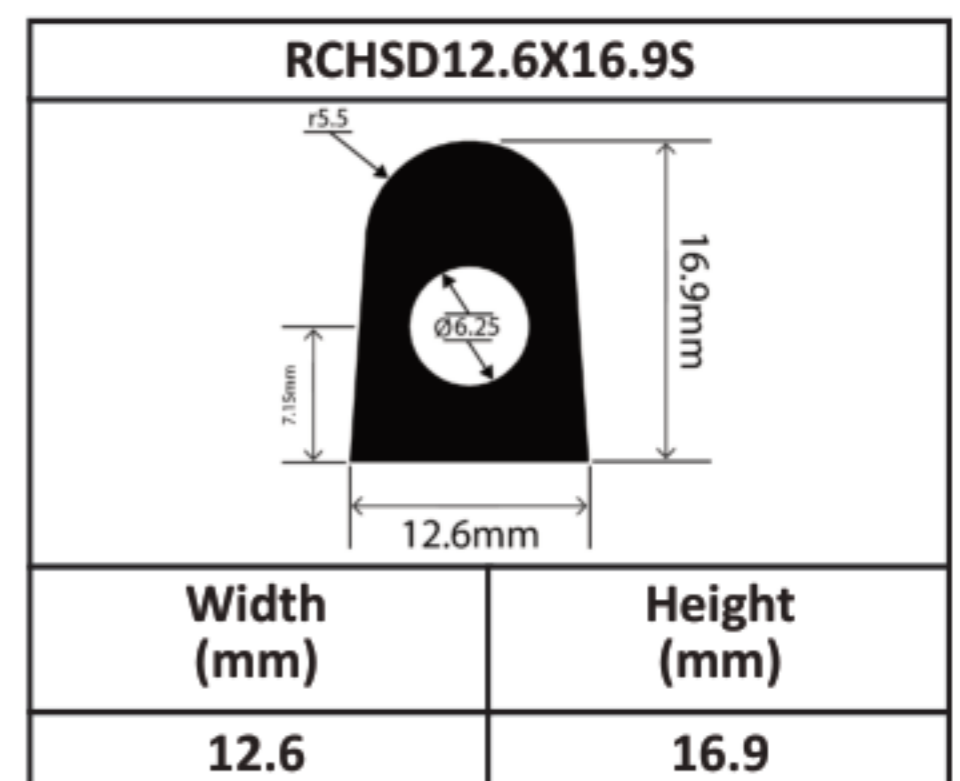

Silicone Hollow D Profiles 1mm - 14mm