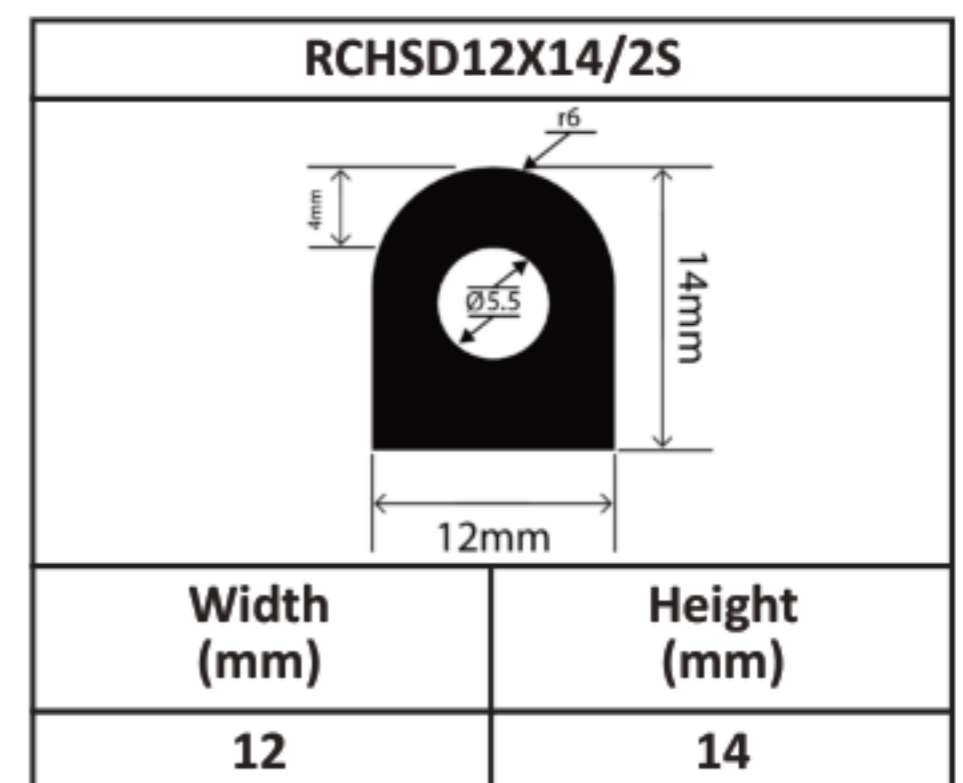

Silicone Hollow D Profiles 1mm - 14mm