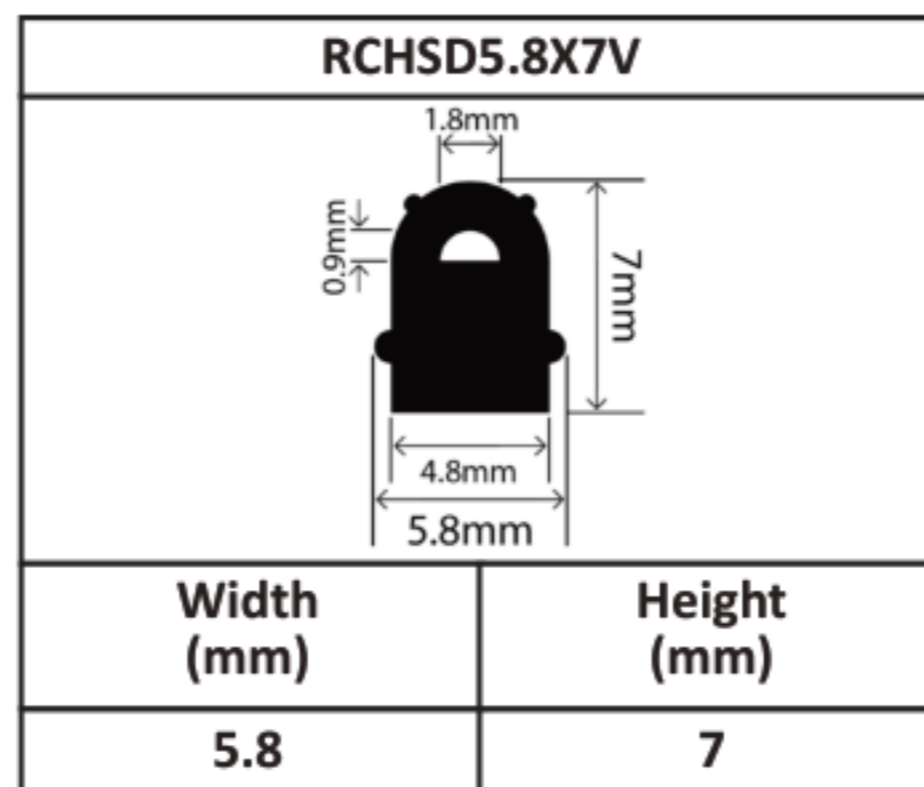

Silicone Hollow D Profiles 1mm - 14mm