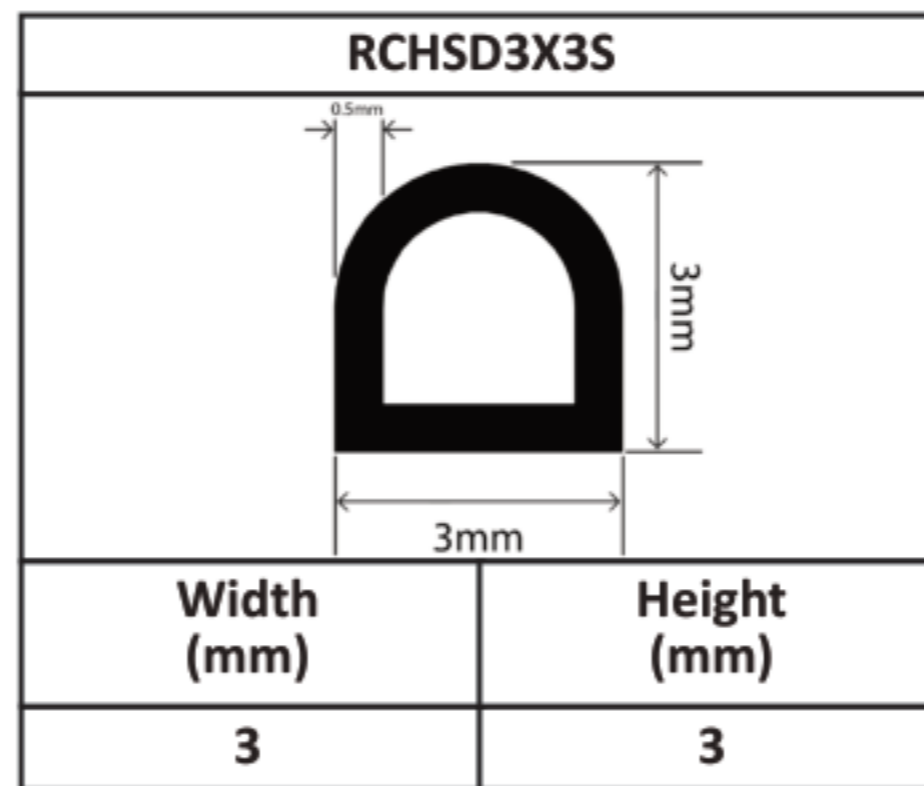

Silicone Hollow D Profiles 1mm - 14mm