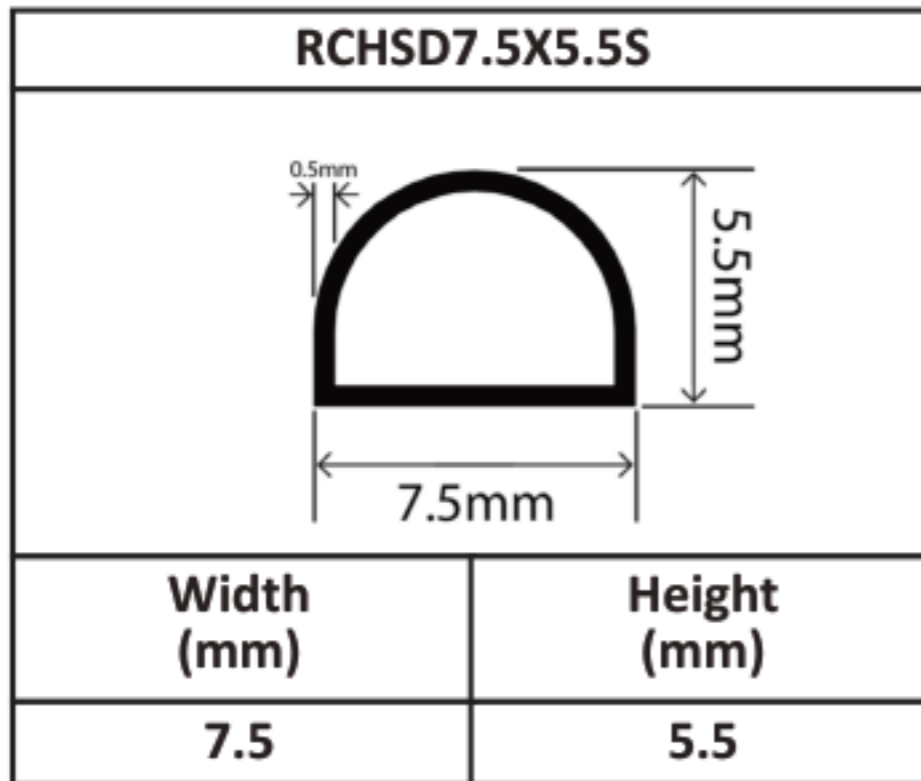

Silicone Hollow D Profiles 1mm - 14mm