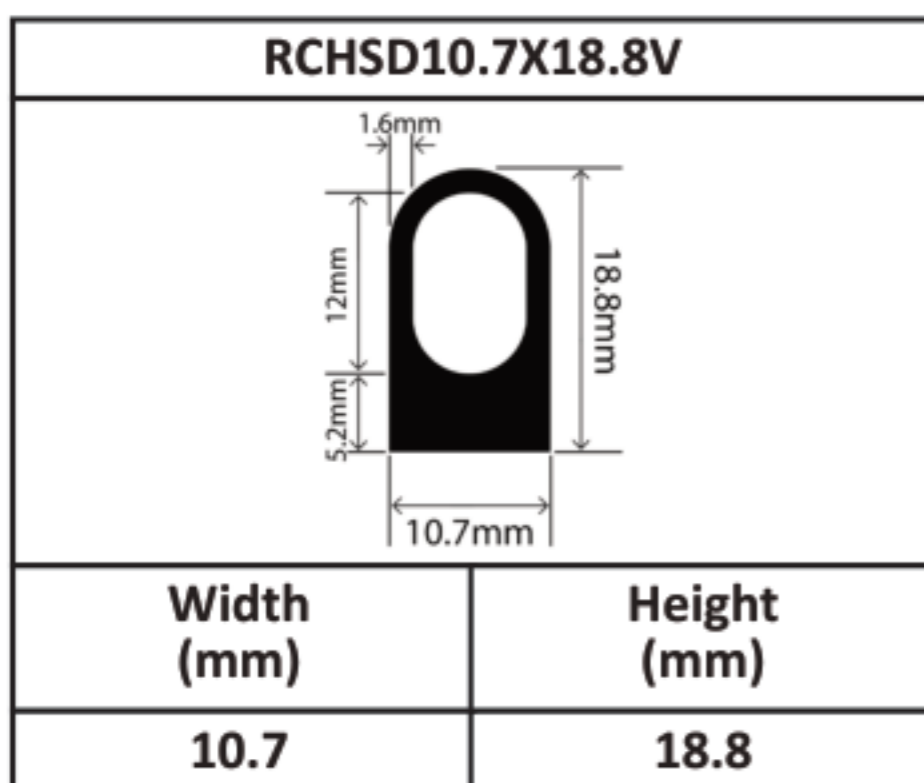

Silicone Hollow D Profiles 1mm - 14mm