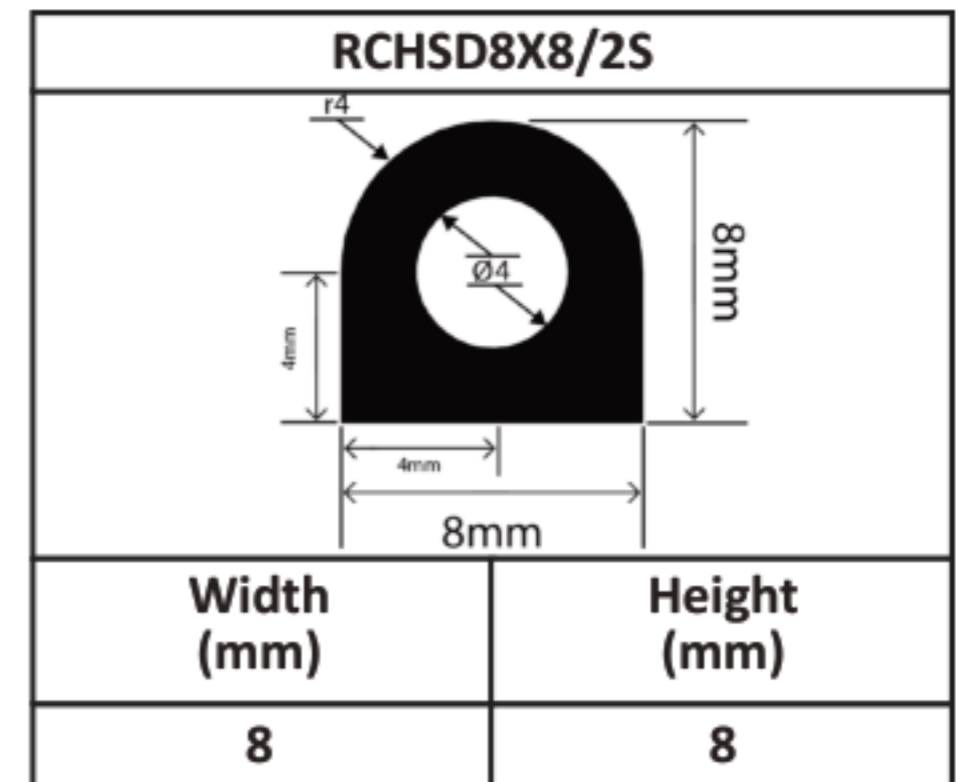

Silicone Hollow D Profiles 1mm - 14mm