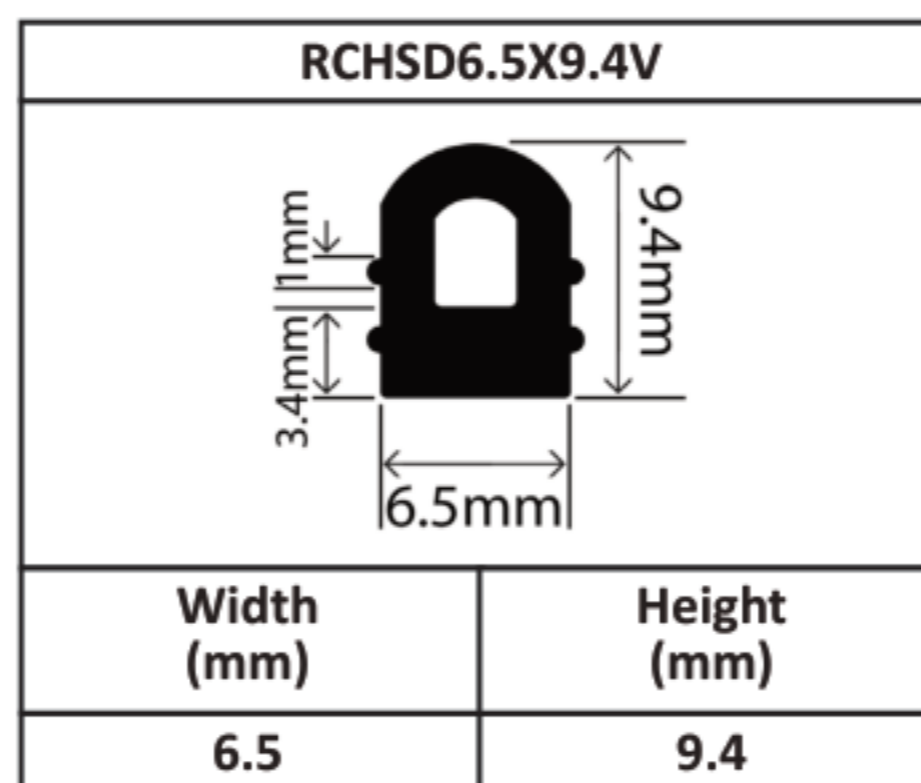

Silicone Hollow D Profiles 1mm - 14mm