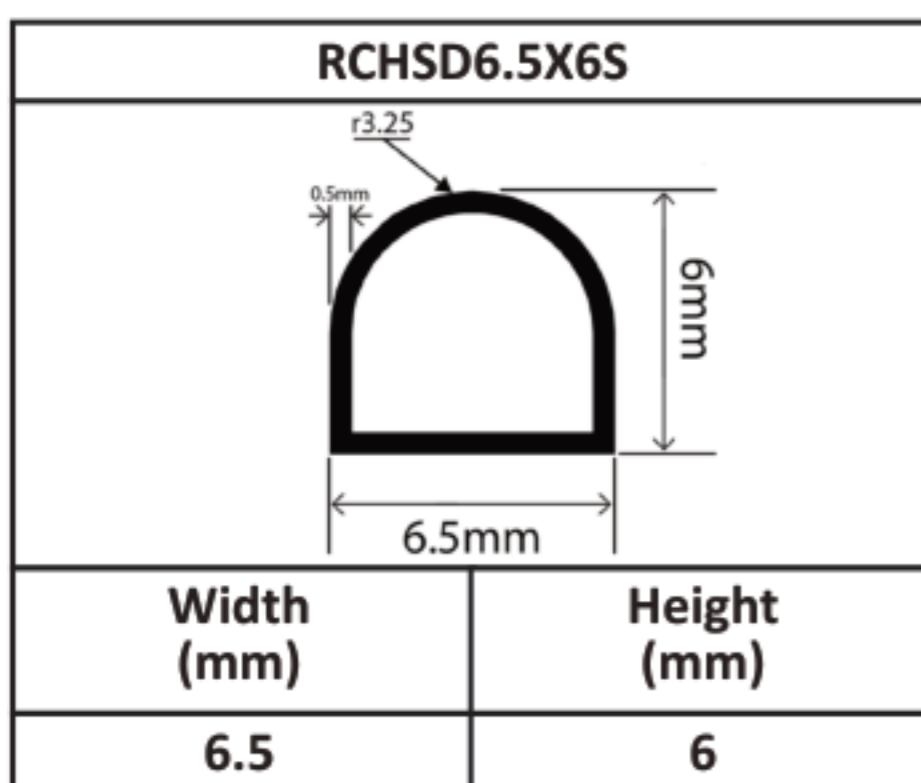

Silicone Hollow D Profiles 1mm - 14mm