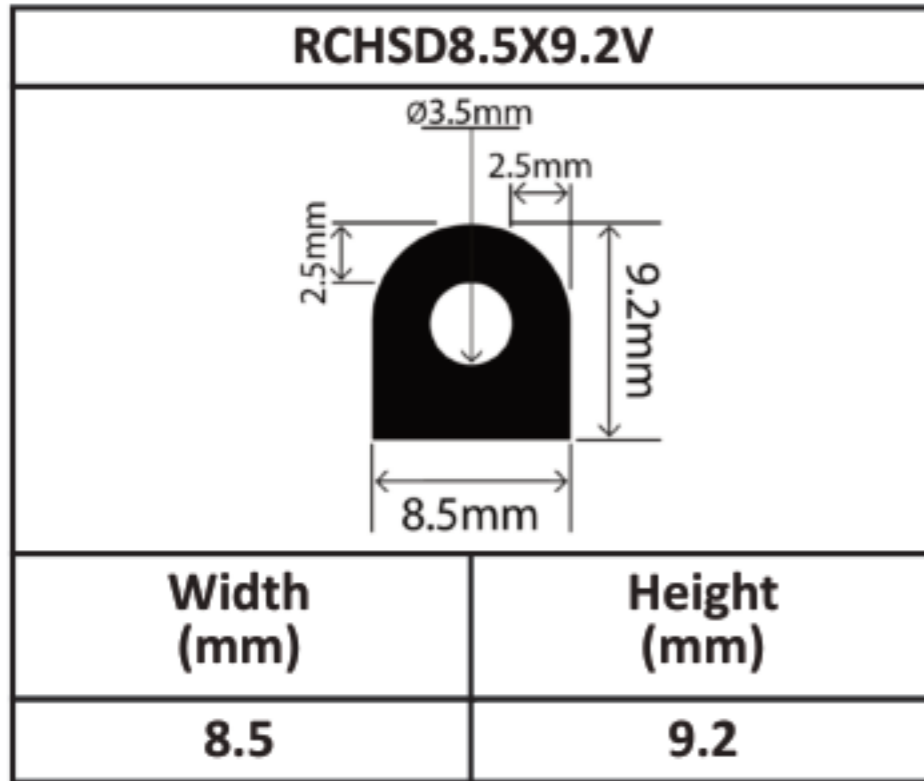

Silicone Hollow D Profiles 1mm - 14mm