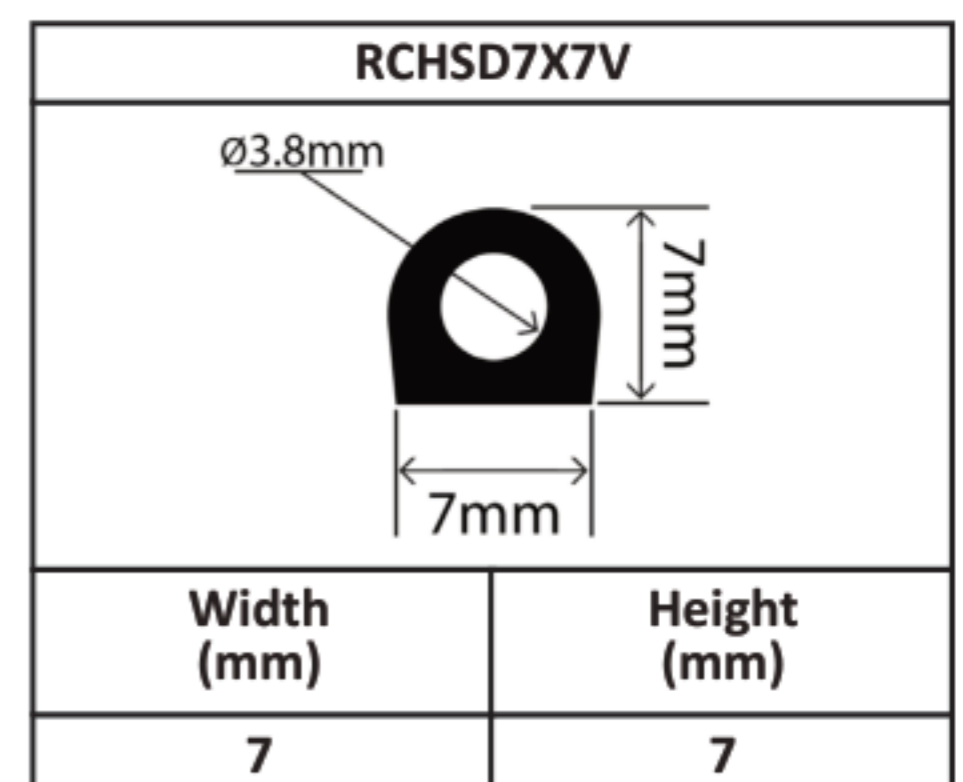

Silicone Hollow D Profiles 1mm - 14mm