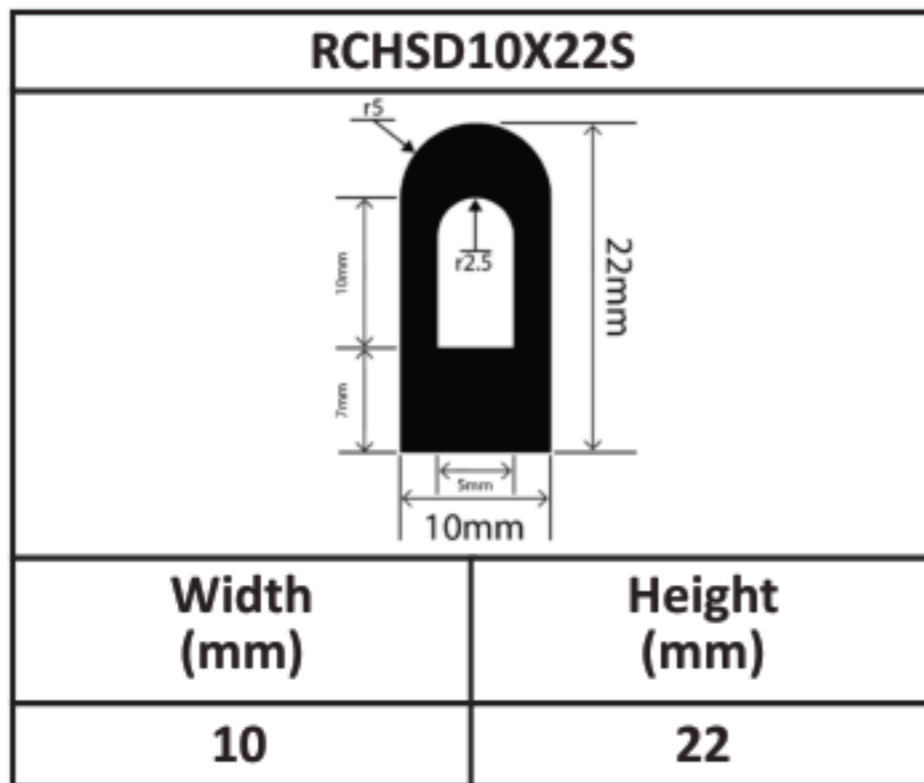

Silicone Hollow D Profiles 1mm - 14mm