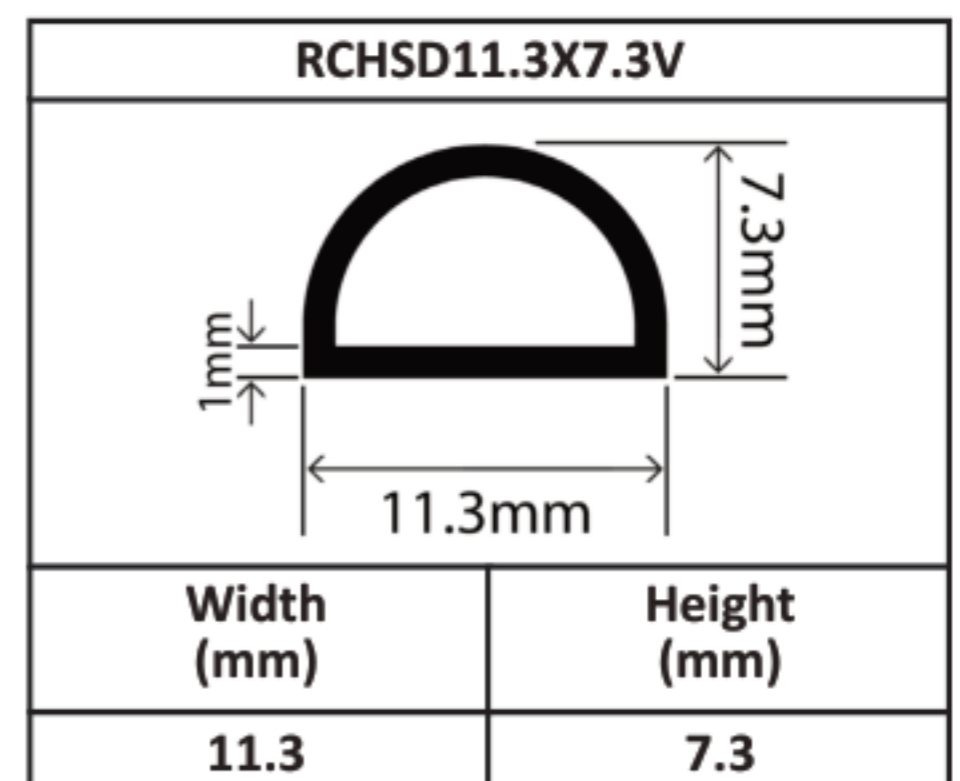

Silicone Hollow D Profiles 1mm - 14mm