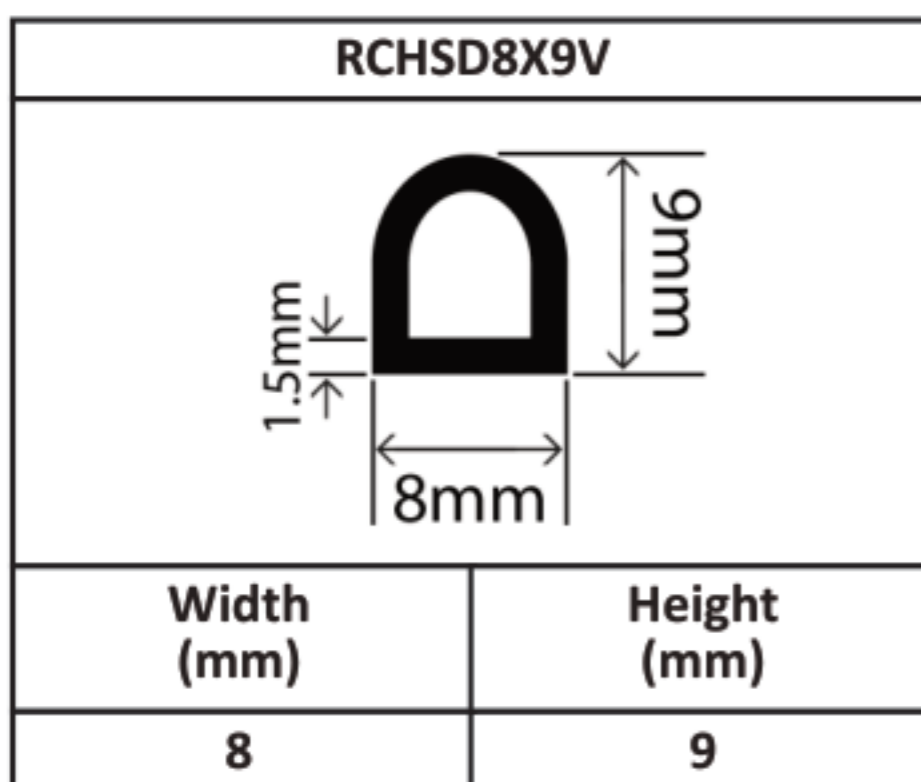

Silicone Hollow D Profiles 1mm - 14mm