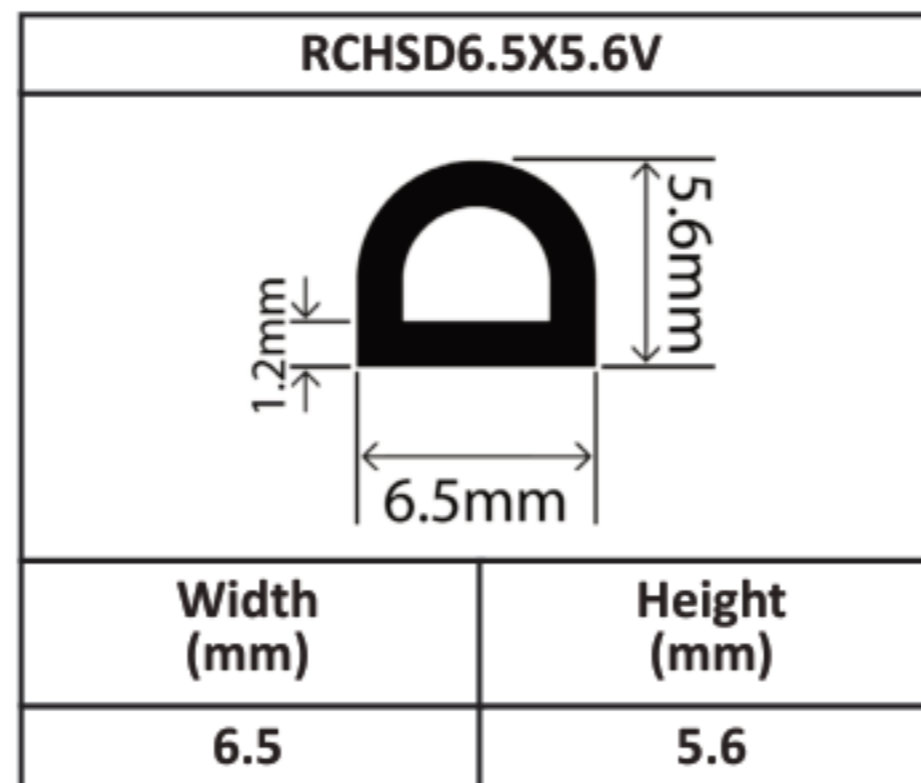

Silicone Hollow D Profiles 1mm - 14mm