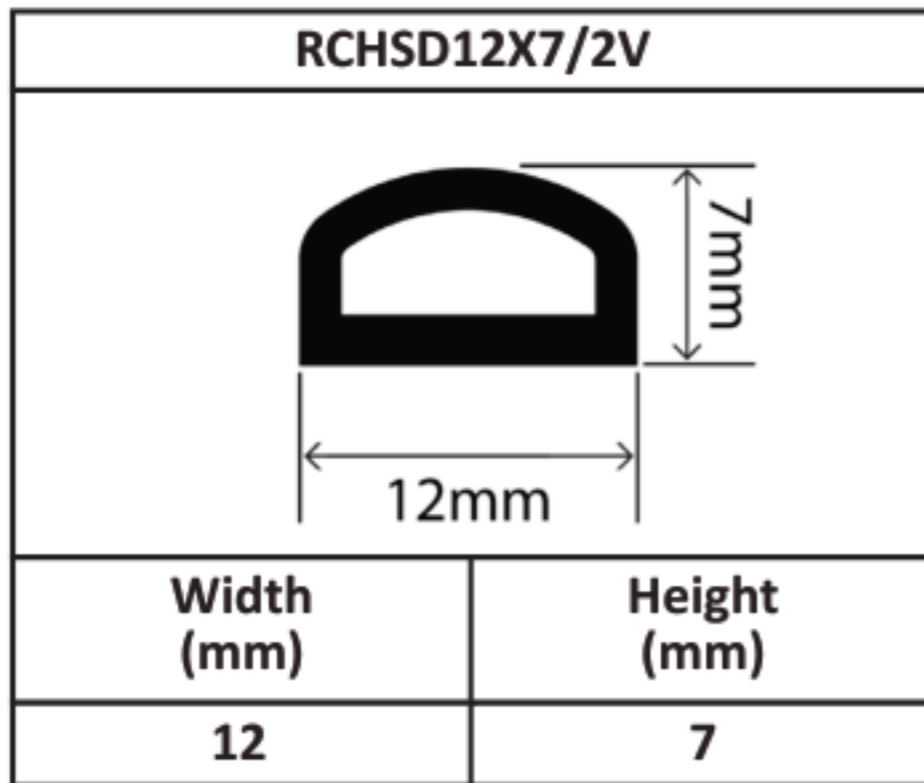

Silicone Hollow D Profiles 1mm - 14mm