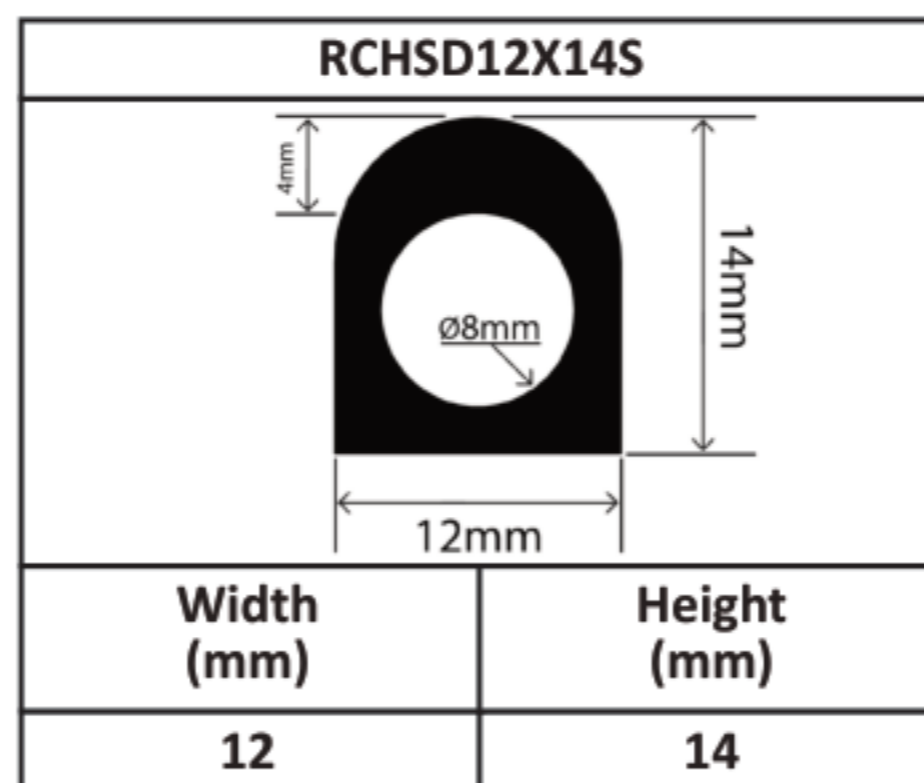

Silicone Hollow D Profiles 1mm - 14mm