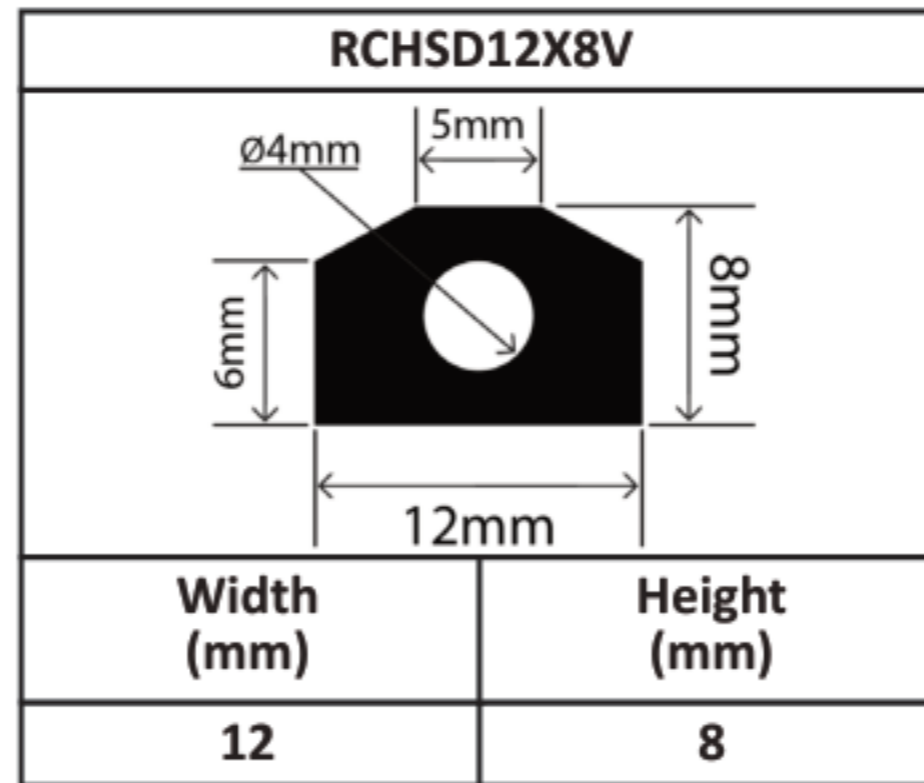

Silicone Hollow D Profiles 1mm - 14mm