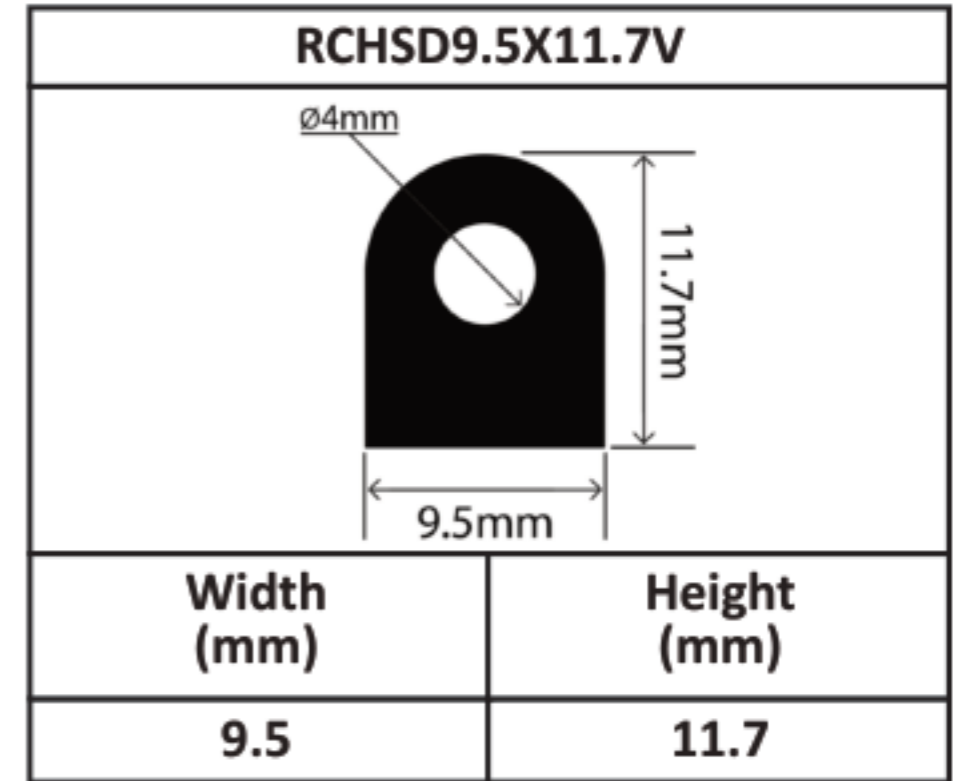

Silicone Hollow D Profiles 1mm - 14mm