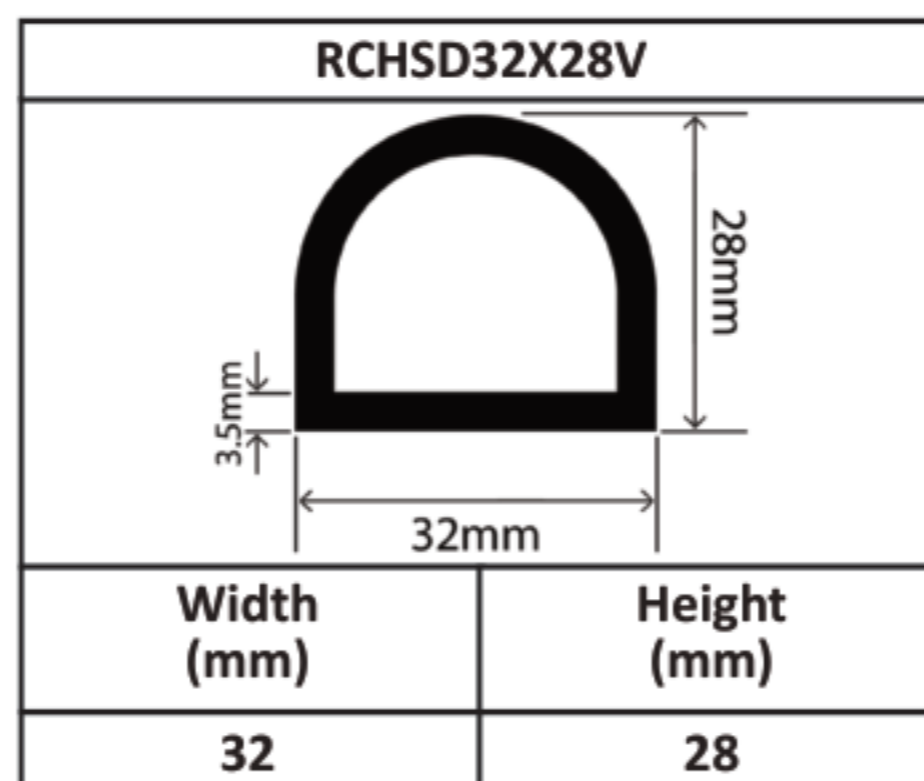

Silicone Hollow D Profiles 15mm - 70mm

Silicone Hollow D Profiles 15mm - 70mm

Silicone Hollow D Profiles 15mm - 70mm

Silicone Hollow D Profiles 15mm - 70mm

Silicone Hollow D Profiles 15mm - 70mm

Silicone Hollow D Profiles 15mm - 70mm

Silicone Hollow D Profiles 15mm - 70mm

Silicone Hollow D Profiles 15mm - 70mm

RCHSD60X80V	
	
Width (mm)	Height (mm)
60	80

RCHSD70X40V	
	
Width (mm)	Height (mm)
70	40