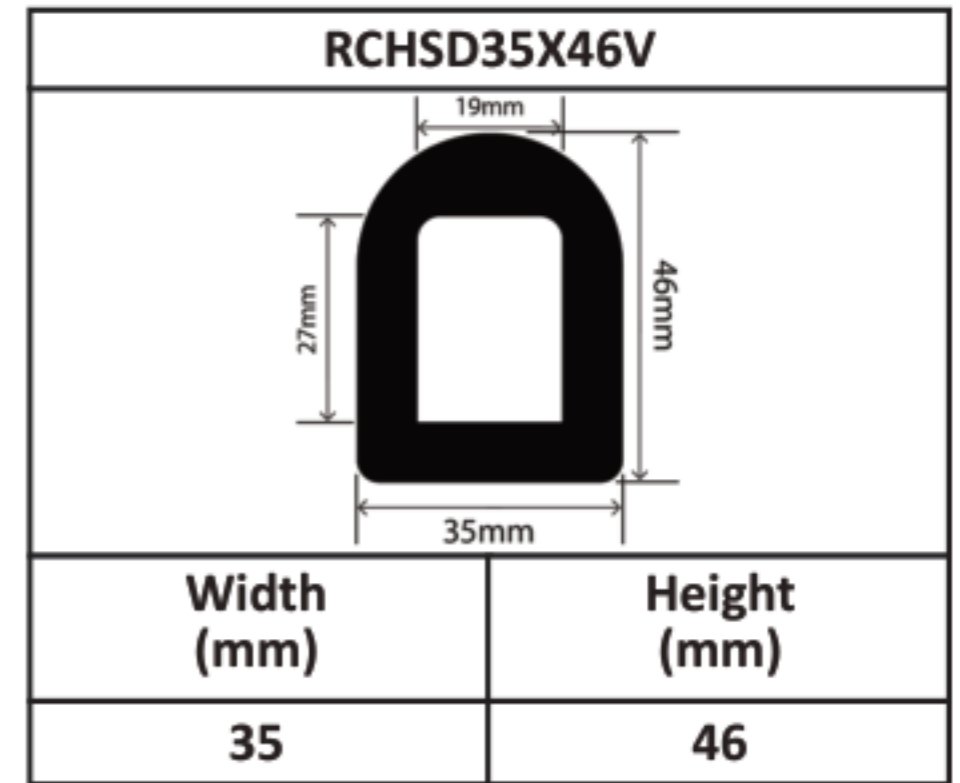

Silicone Hollow D Profiles 15mm - 70mm

Silicone Hollow D Profiles 15mm - 70mm

Silicone Hollow D Profiles 15mm - 70mm

Silicone Hollow D Profiles 15mm - 70mm

Silicone Hollow D Profiles 15mm - 70mm

Silicone Hollow D Profiles 15mm - 70mm

Silicone Hollow D Profiles 15mm - 70mm

Silicone Hollow D Profiles 15mm - 70mm

RCHSD60X80V	
	
Width (mm)	Height (mm)
60	80

RCHSD70X40V	
	
Width (mm)	Height (mm)
70	40