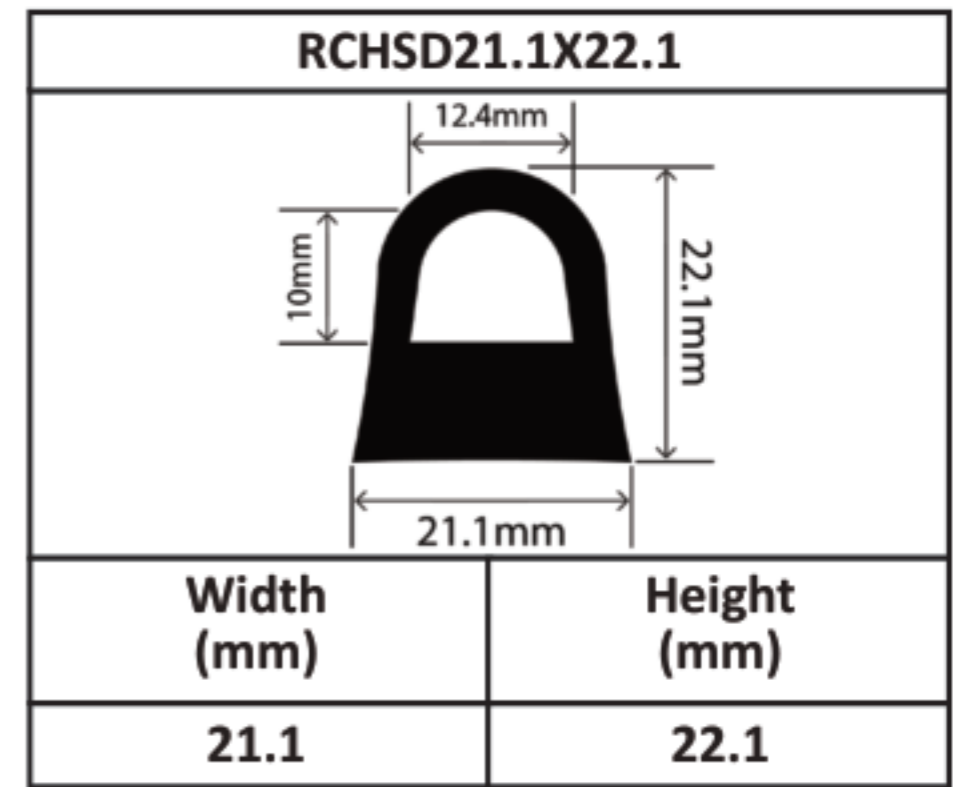

Silicone Hollow D Profiles 15mm - 70mm

Silicone Hollow D Profiles 15mm - 70mm

Silicone Hollow D Profiles 15mm - 70mm

Silicone Hollow D Profiles 15mm - 70mm

Silicone Hollow D Profiles 15mm - 70mm

Silicone Hollow D Profiles 15mm - 70mm

Silicone Hollow D Profiles 15mm - 70mm

Silicone Hollow D Profiles 15mm - 70mm

RCHSD60X80V	
	
Width (mm)	Height (mm)
60	80

RCHSD70X40V	
	
Width (mm)	Height (mm)
70	40