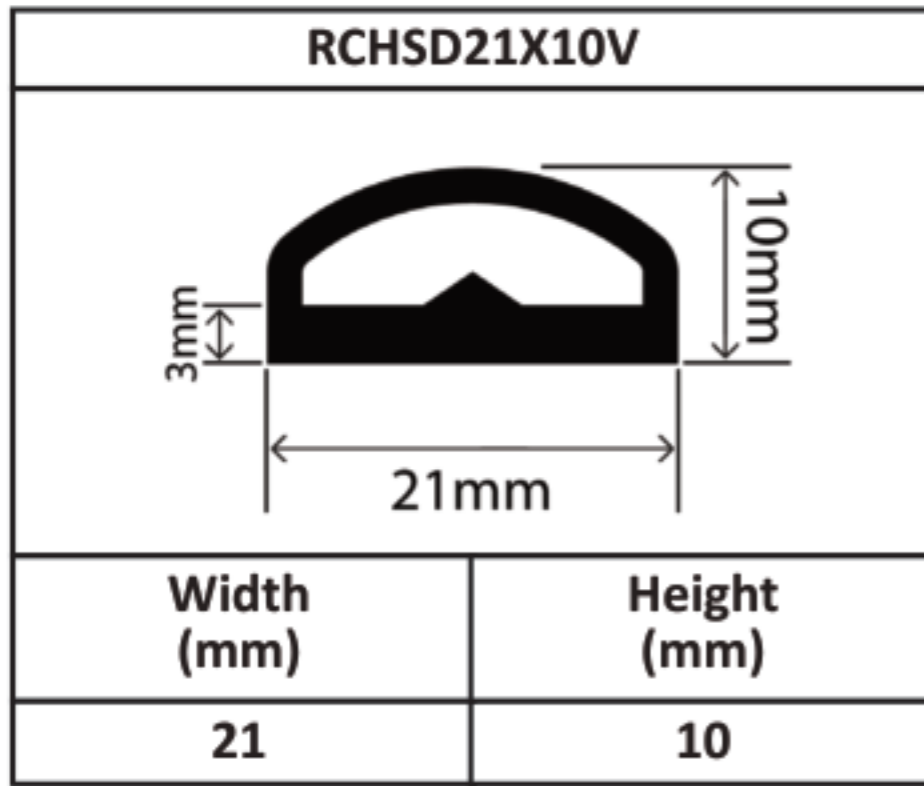

Silicone Hollow D Profiles 15mm - 70mm

Silicone Hollow D Profiles 15mm - 70mm

Silicone Hollow D Profiles 15mm - 70mm

Silicone Hollow D Profiles 15mm - 70mm

Silicone Hollow D Profiles 15mm - 70mm

Silicone Hollow D Profiles 15mm - 70mm

Silicone Hollow D Profiles 15mm - 70mm

Silicone Hollow D Profiles 15mm - 70mm

RCHSD60X80V	
	
Width (mm)	Height (mm)
60	80

RCHSD70X40V	
	
Width (mm)	Height (mm)
70	40