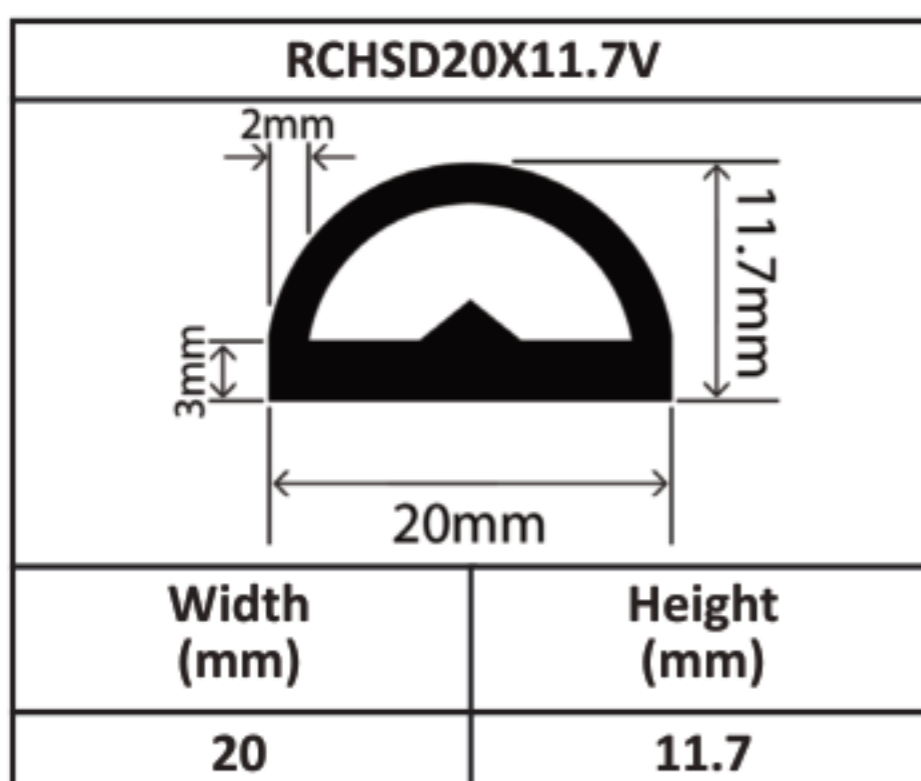

Silicone Hollow D Profiles 15mm - 70mm

Silicone Hollow D Profiles 15mm - 70mm

Silicone Hollow D Profiles 15mm - 70mm

Silicone Hollow D Profiles 15mm - 70mm

Silicone Hollow D Profiles 15mm - 70mm

Silicone Hollow D Profiles 15mm - 70mm

Silicone Hollow D Profiles 15mm - 70mm

Silicone Hollow D Profiles 15mm - 70mm

RCHSD60X80V	
	
Width (mm)	Height (mm)
60	80

RCHSD70X40V	
	
Width (mm)	Height (mm)
70	40