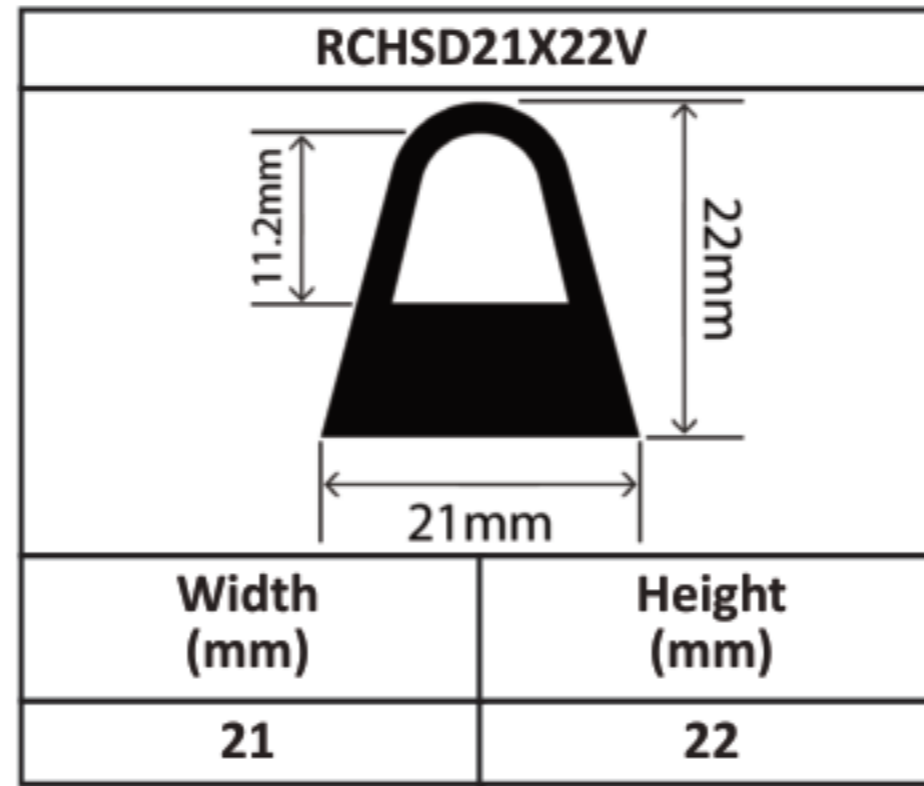

Silicone Hollow D Profiles 15mm - 70mm

Silicone Hollow D Profiles 15mm - 70mm

Silicone Hollow D Profiles 15mm - 70mm

Silicone Hollow D Profiles 15mm - 70mm

Silicone Hollow D Profiles 15mm - 70mm

Silicone Hollow D Profiles 15mm - 70mm

Silicone Hollow D Profiles 15mm - 70mm

Silicone Hollow D Profiles 15mm - 70mm

RCHSD60X80V	
	
Width (mm)	Height (mm)
60	80

RCHSD70X40V	
	
Width (mm)	Height (mm)
70	40