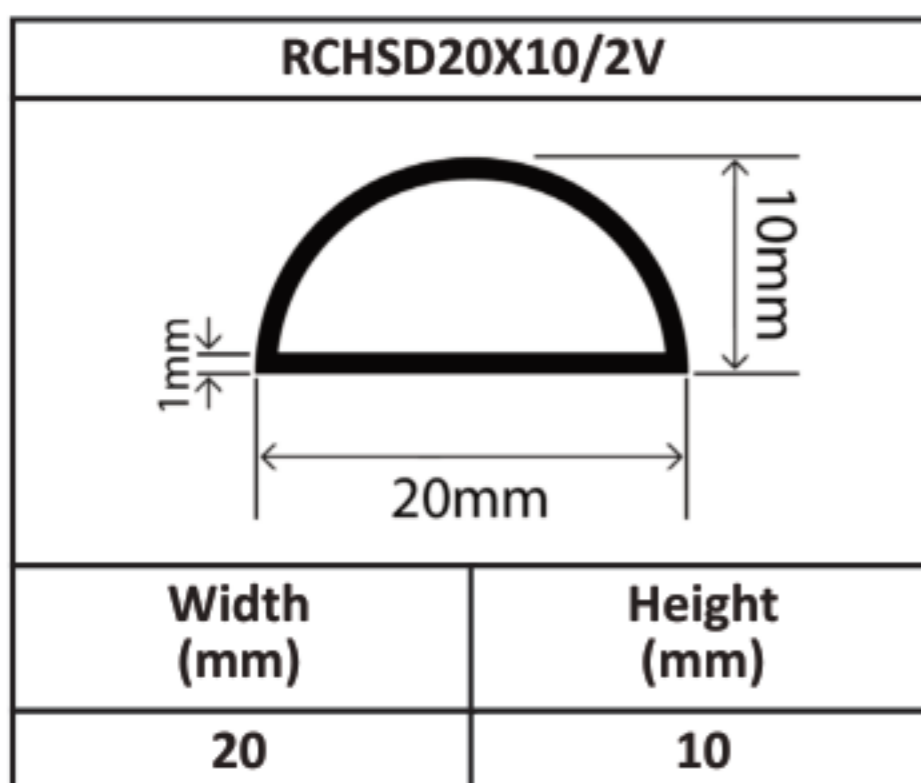

Silicone Hollow D Profiles 15mm - 70mm

Silicone Hollow D Profiles 15mm - 70mm

Silicone Hollow D Profiles 15mm - 70mm

Silicone Hollow D Profiles 15mm - 70mm

Silicone Hollow D Profiles 15mm - 70mm

Silicone Hollow D Profiles 15mm - 70mm

Silicone Hollow D Profiles 15mm - 70mm

Silicone Hollow D Profiles 15mm - 70mm

RCHSD60X80V	
	
Width (mm)	Height (mm)
60	80

RCHSD70X40V	
	
Width (mm)	Height (mm)
70	40