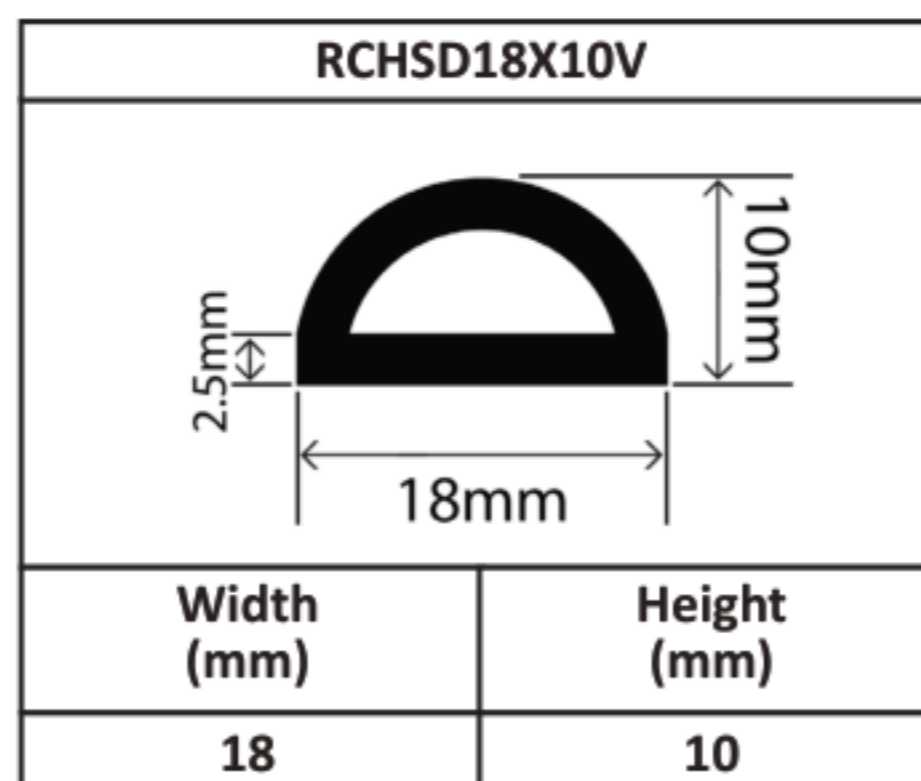

Silicone Hollow D Profiles 15mm - 70mm

Silicone Hollow D Profiles 15mm - 70mm

Silicone Hollow D Profiles 15mm - 70mm

Silicone Hollow D Profiles 15mm - 70mm

Silicone Hollow D Profiles 15mm - 70mm

Silicone Hollow D Profiles 15mm - 70mm

Silicone Hollow D Profiles 15mm - 70mm

Silicone Hollow D Profiles 15mm - 70mm

RCHSD60X80V	
	
Width (mm)	Height (mm)
60	80

RCHSD70X40V	
	
Width (mm)	Height (mm)
70	40