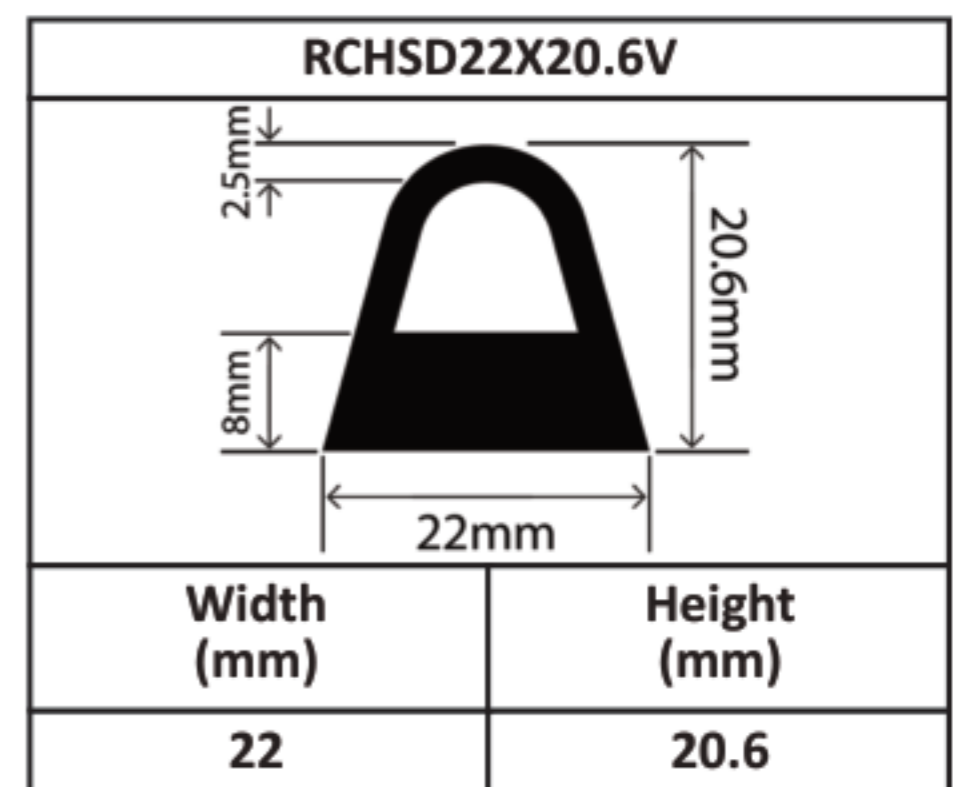

Silicone Hollow D Profiles 15mm - 70mm

Silicone Hollow D Profiles 15mm - 70mm

Silicone Hollow D Profiles 15mm - 70mm

Silicone Hollow D Profiles 15mm - 70mm

Silicone Hollow D Profiles 15mm - 70mm

Silicone Hollow D Profiles 15mm - 70mm

Silicone Hollow D Profiles 15mm - 70mm

Silicone Hollow D Profiles 15mm - 70mm

RCHSD60X80V	
	
Width (mm)	Height (mm)
60	80

RCHSD70X40V	
	
Width (mm)	Height (mm)
70	40