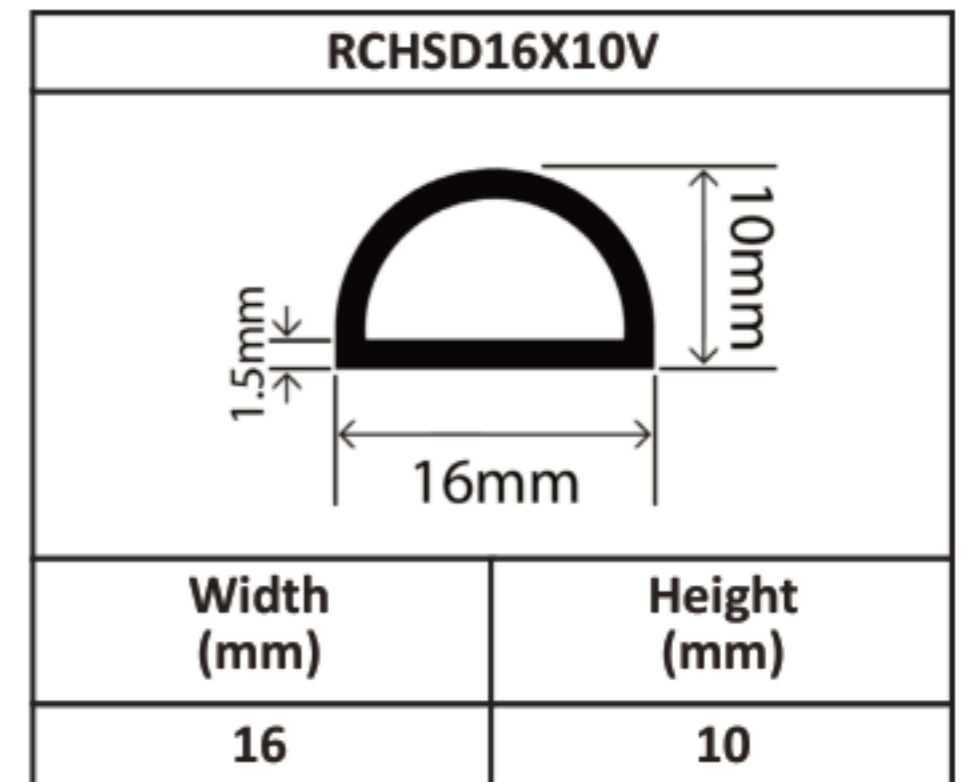

Silicone Hollow D Profiles 15mm - 70mm

Silicone Hollow D Profiles 15mm - 70mm

Silicone Hollow D Profiles 15mm - 70mm

Silicone Hollow D Profiles 15mm - 70mm

Silicone Hollow D Profiles 15mm - 70mm

Silicone Hollow D Profiles 15mm - 70mm

Silicone Hollow D Profiles 15mm - 70mm

Silicone Hollow D Profiles 15mm - 70mm

RCHSD60X80V	
	
Width (mm)	Height (mm)
60	80

RCHSD70X40V	
	
Width (mm)	Height (mm)
70	40