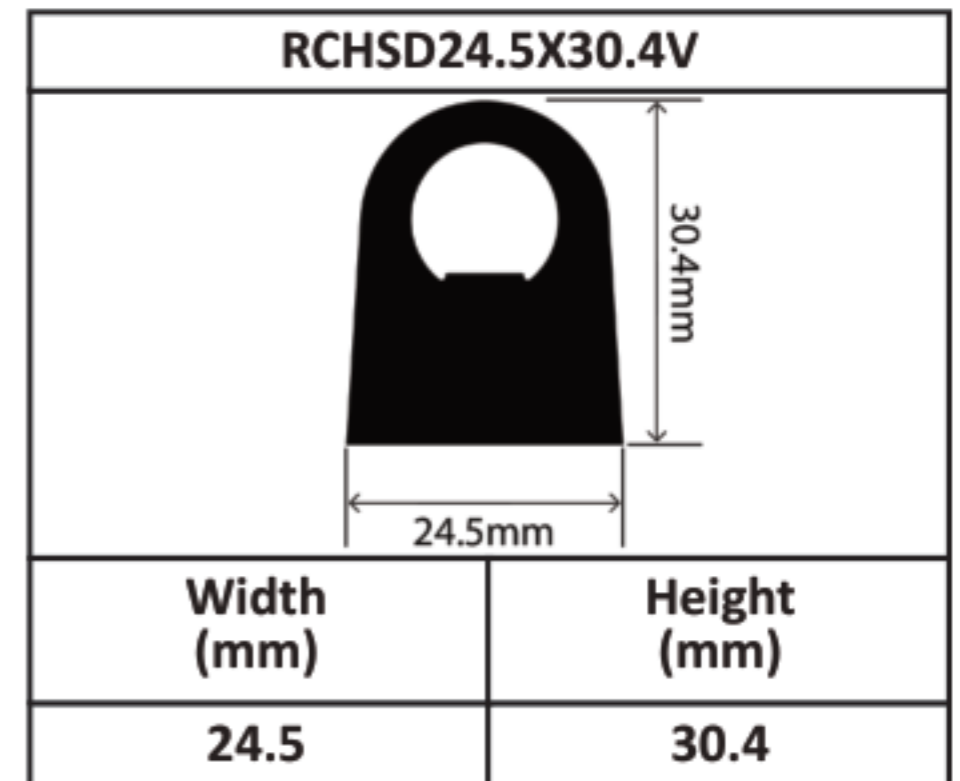

Silicone Hollow D Profiles 15mm - 70mm

Silicone Hollow D Profiles 15mm - 70mm

Silicone Hollow D Profiles 15mm - 70mm

Silicone Hollow D Profiles 15mm - 70mm

Silicone Hollow D Profiles 15mm - 70mm

Silicone Hollow D Profiles 15mm - 70mm

Silicone Hollow D Profiles 15mm - 70mm

Silicone Hollow D Profiles 15mm - 70mm

RCHSD60X80V	
	
Width (mm)	Height (mm)
60	80

RCHSD70X40V	
	
Width (mm)	Height (mm)
70	40