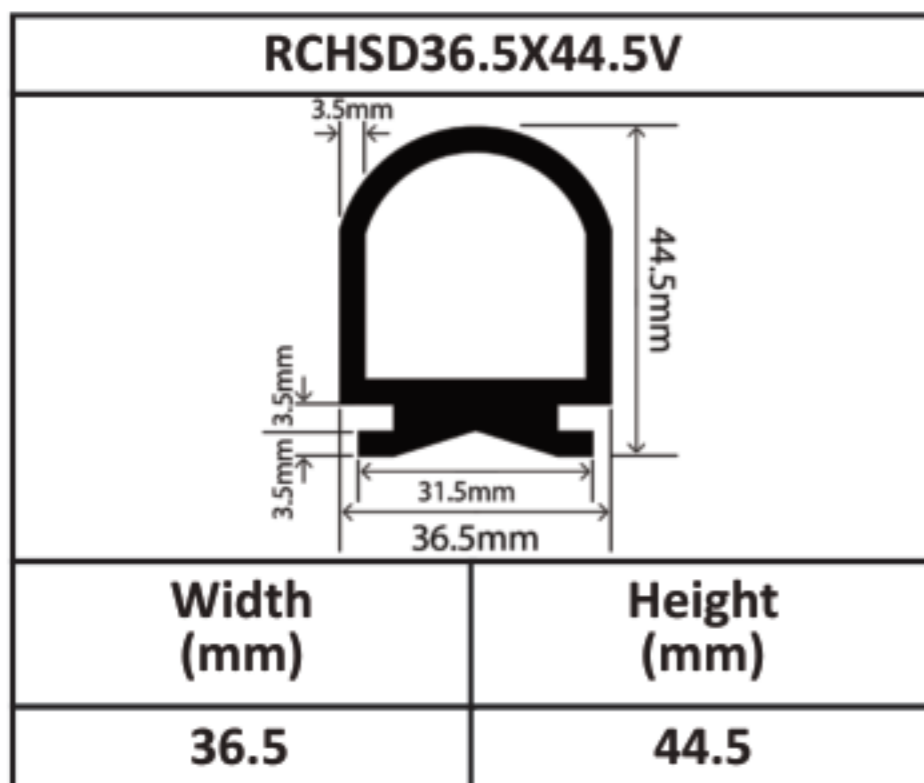

Silicone Hollow D Profiles 15mm - 70mm

Silicone Hollow D Profiles 15mm - 70mm

Silicone Hollow D Profiles 15mm - 70mm

Silicone Hollow D Profiles 15mm - 70mm

Silicone Hollow D Profiles 15mm - 70mm

Silicone Hollow D Profiles 15mm - 70mm

Silicone Hollow D Profiles 15mm - 70mm

Silicone Hollow D Profiles 15mm - 70mm

RCHSD60X80V	
	
Width (mm)	Height (mm)
60	80

RCHSD70X40V	
	
Width (mm)	Height (mm)
70	40