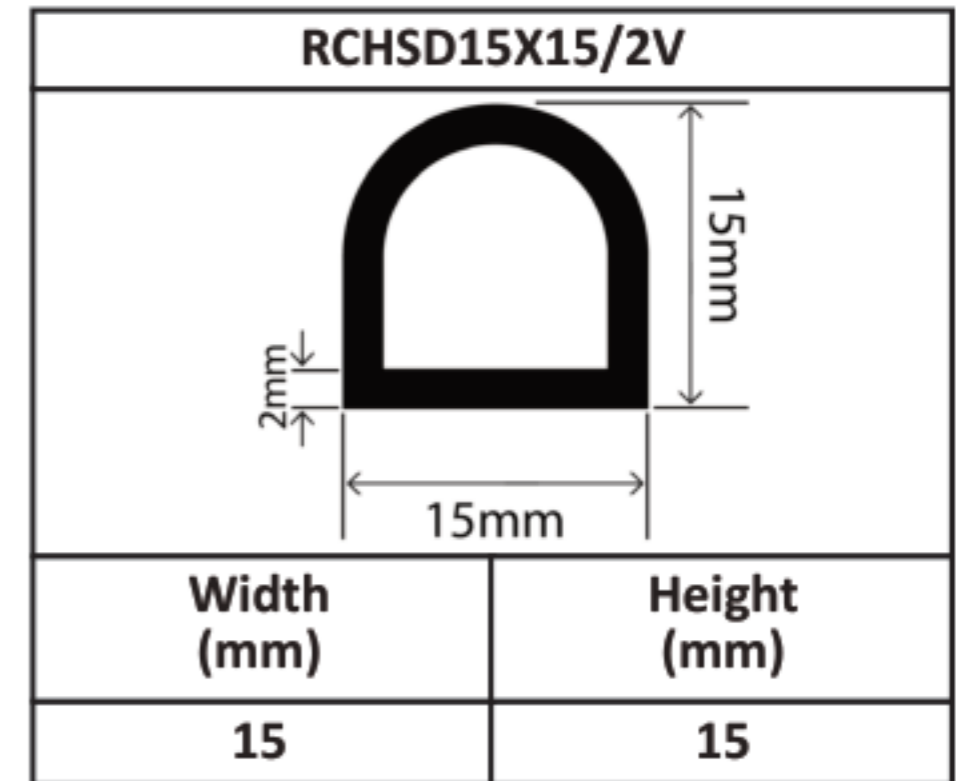

Silicone Hollow D Profiles 15mm - 70mm

Silicone Hollow D Profiles 15mm - 70mm

Silicone Hollow D Profiles 15mm - 70mm

Silicone Hollow D Profiles 15mm - 70mm

Silicone Hollow D Profiles 15mm - 70mm

Silicone Hollow D Profiles 15mm - 70mm

Silicone Hollow D Profiles 15mm - 70mm

Silicone Hollow D Profiles 15mm - 70mm

RCHSD60X80V	
	
Width (mm)	Height (mm)
60	80

RCHSD70X40V	
	
Width (mm)	Height (mm)
70	40