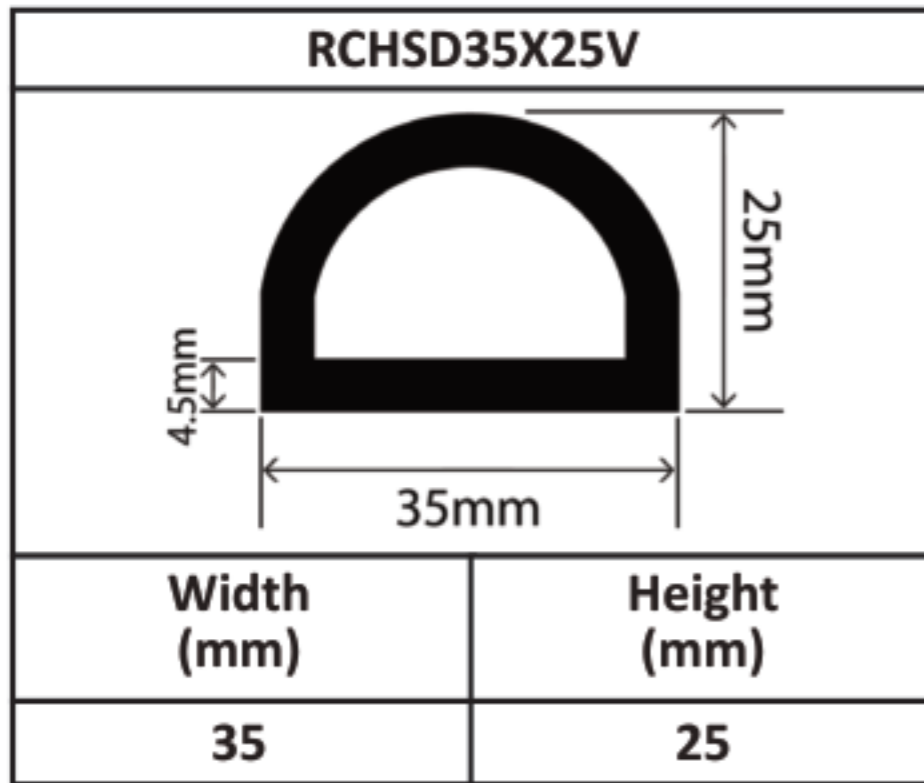

Silicone Hollow D Profiles 15mm - 70mm

Silicone Hollow D Profiles 15mm - 70mm

Silicone Hollow D Profiles 15mm - 70mm

Silicone Hollow D Profiles 15mm - 70mm

Silicone Hollow D Profiles 15mm - 70mm

Silicone Hollow D Profiles 15mm - 70mm

Silicone Hollow D Profiles 15mm - 70mm

Silicone Hollow D Profiles 15mm - 70mm

RCHSD60X80V	
	
Width (mm)	Height (mm)
60	80

RCHSD70X40V	
	
Width (mm)	Height (mm)
70	40