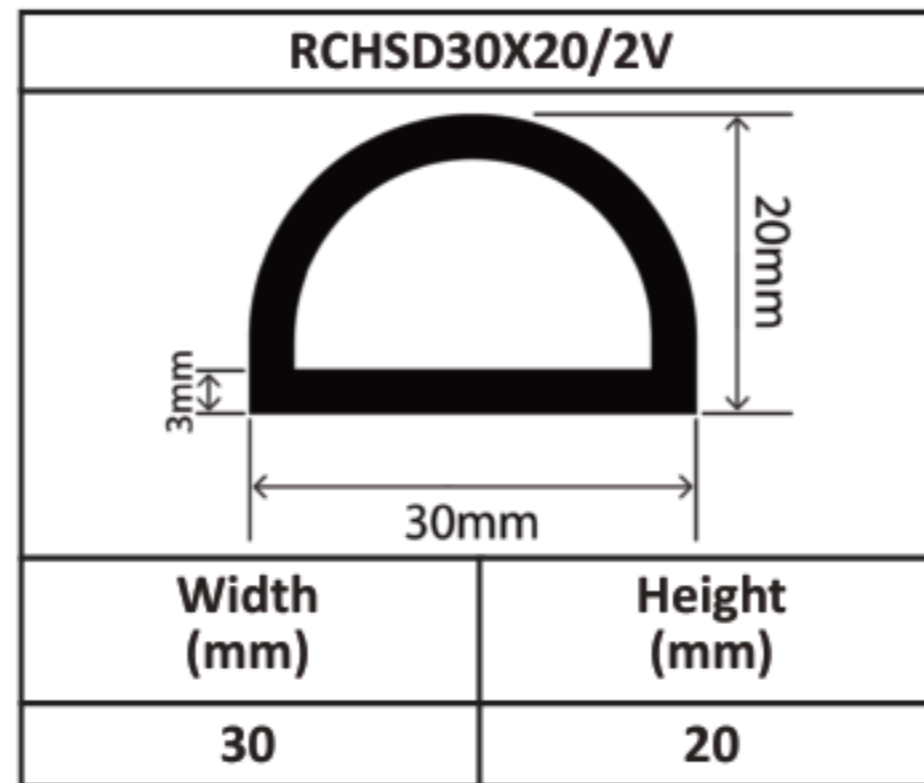

Silicone Hollow D Profiles 15mm - 70mm

Silicone Hollow D Profiles 15mm - 70mm

Silicone Hollow D Profiles 15mm - 70mm

Silicone Hollow D Profiles 15mm - 70mm

Silicone Hollow D Profiles 15mm - 70mm

Silicone Hollow D Profiles 15mm - 70mm

Silicone Hollow D Profiles 15mm - 70mm

Silicone Hollow D Profiles 15mm - 70mm

RCHSD60X80V	
	
Width (mm)	Height (mm)
60	80

RCHSD70X40V	
	
Width (mm)	Height (mm)
70	40