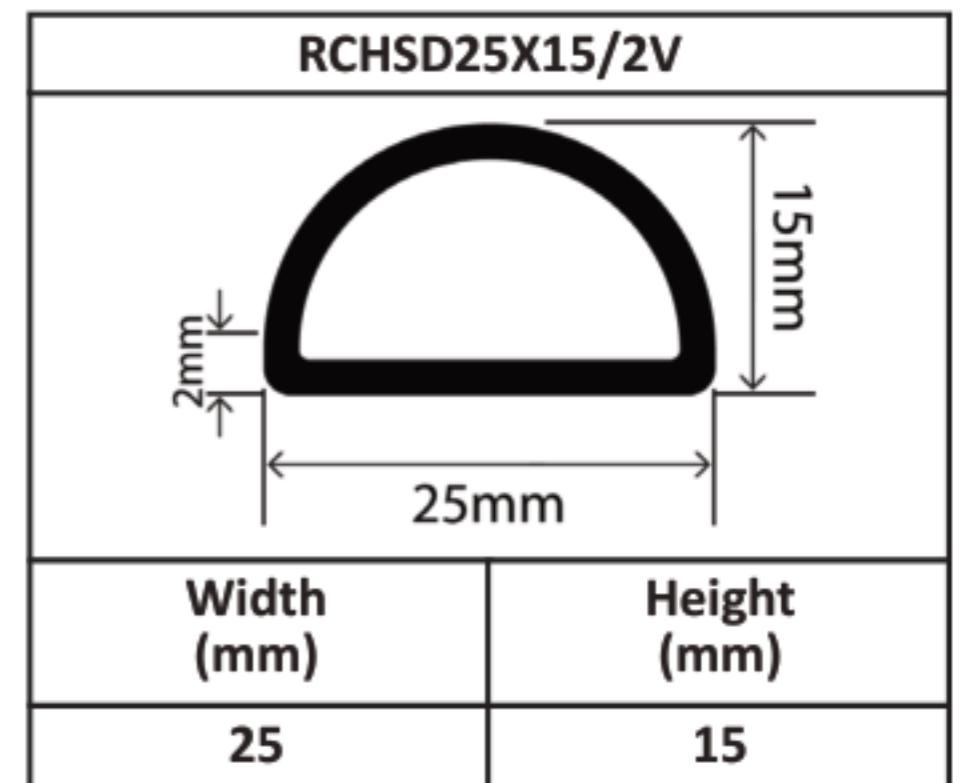

Silicone Hollow D Profiles 15mm - 70mm

Silicone Hollow D Profiles 15mm - 70mm

Silicone Hollow D Profiles 15mm - 70mm

Silicone Hollow D Profiles 15mm - 70mm

Silicone Hollow D Profiles 15mm - 70mm

Silicone Hollow D Profiles 15mm - 70mm

Silicone Hollow D Profiles 15mm - 70mm

Silicone Hollow D Profiles 15mm - 70mm

RCHSD60X80V	
	
Width (mm)	Height (mm)
60	80

RCHSD70X40V	
	
Width (mm)	Height (mm)
70	40