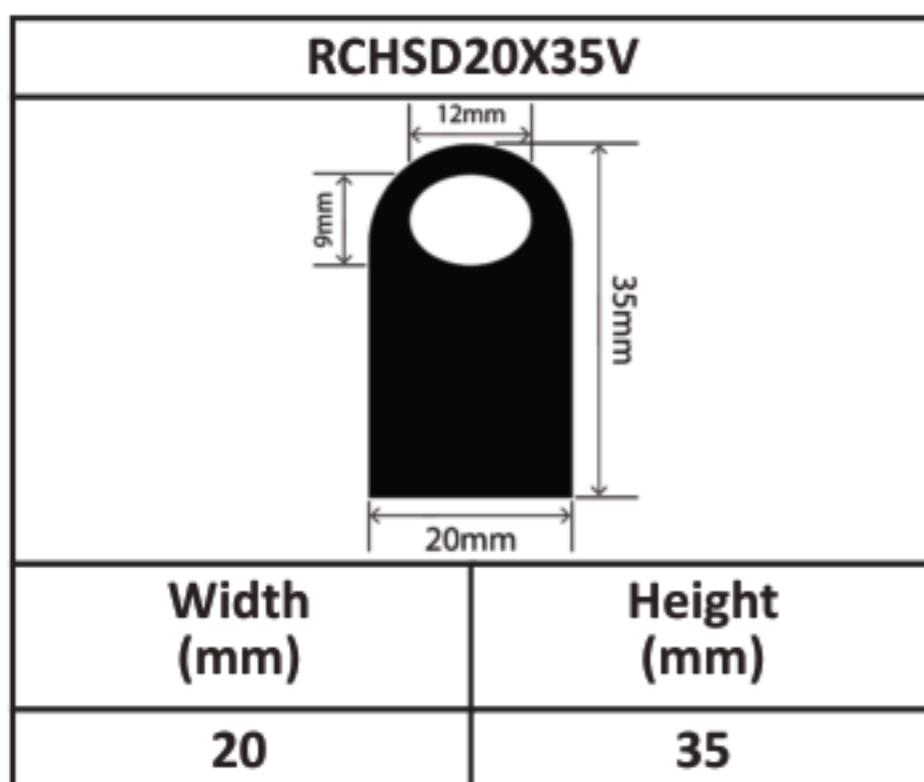

Silicone Hollow D Profiles 15mm - 70mm

Silicone Hollow D Profiles 15mm - 70mm

Silicone Hollow D Profiles 15mm - 70mm

Silicone Hollow D Profiles 15mm - 70mm

Silicone Hollow D Profiles 15mm - 70mm

Silicone Hollow D Profiles 15mm - 70mm

Silicone Hollow D Profiles 15mm - 70mm

Silicone Hollow D Profiles 15mm - 70mm

RCHSD60X80V	
	
Width (mm)	Height (mm)
60	80

RCHSD70X40V	
	
Width (mm)	Height (mm)
70	40