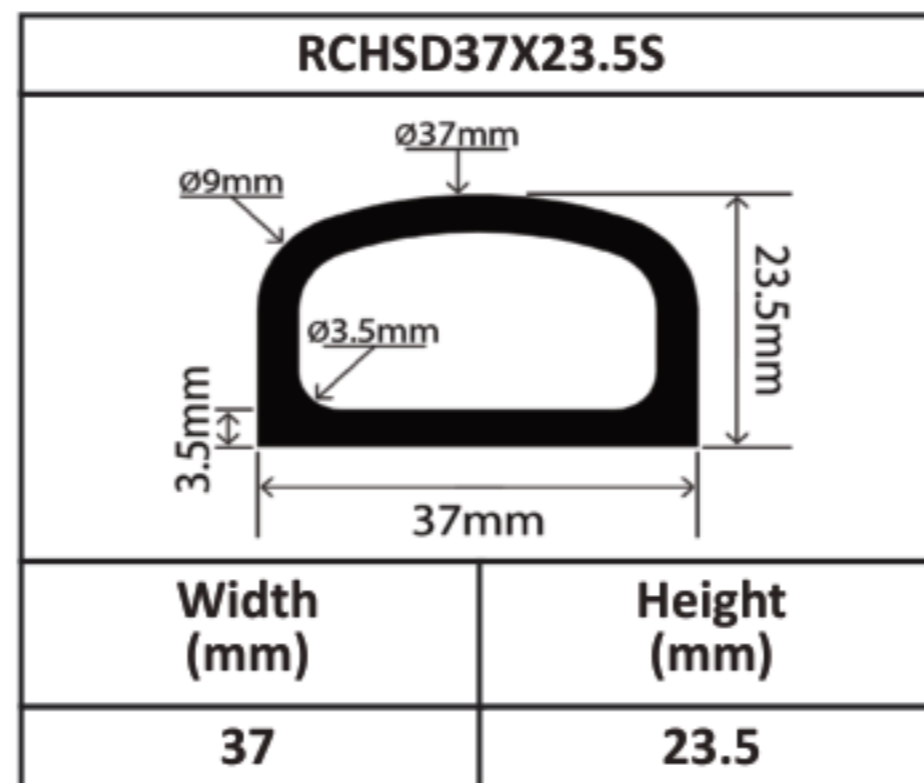

Silicone Hollow D Profiles 15mm - 70mm

Silicone Hollow D Profiles 15mm - 70mm

Silicone Hollow D Profiles 15mm - 70mm

Silicone Hollow D Profiles 15mm - 70mm

Silicone Hollow D Profiles 15mm - 70mm

Silicone Hollow D Profiles 15mm - 70mm

Silicone Hollow D Profiles 15mm - 70mm

Silicone Hollow D Profiles 15mm - 70mm

RCHSD60X80V	
	
Width (mm)	Height (mm)
60	80

RCHSD70X40V	
	
Width (mm)	Height (mm)
70	40