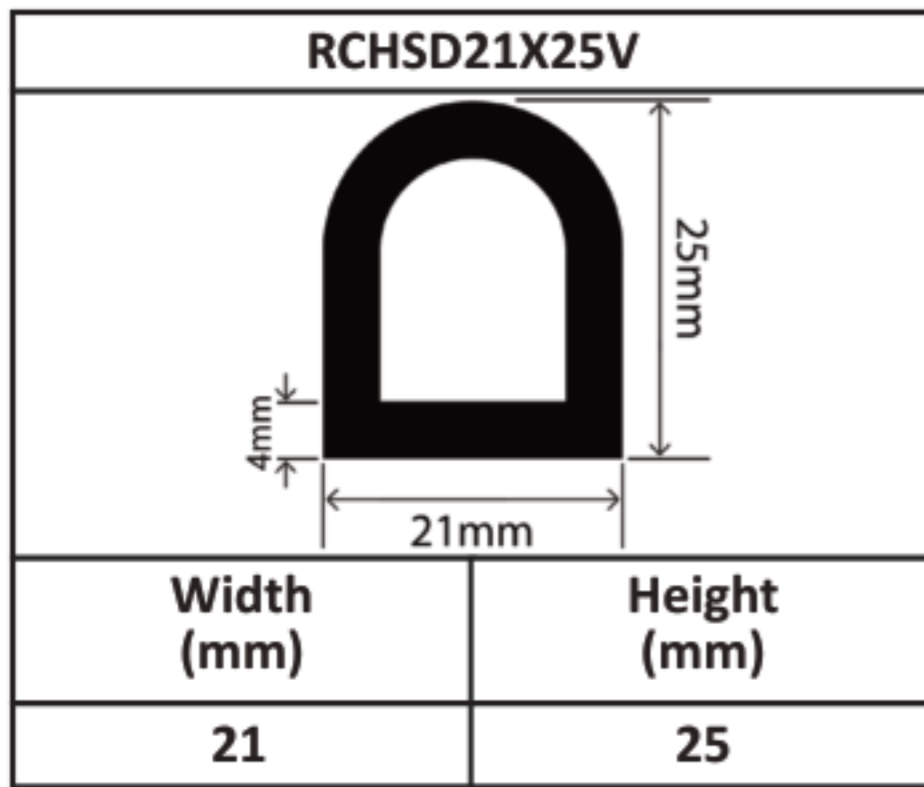

Silicone Hollow D Profiles 15mm - 70mm

Silicone Hollow D Profiles 15mm - 70mm

Silicone Hollow D Profiles 15mm - 70mm

Silicone Hollow D Profiles 15mm - 70mm

Silicone Hollow D Profiles 15mm - 70mm

Silicone Hollow D Profiles 15mm - 70mm

Silicone Hollow D Profiles 15mm - 70mm

Silicone Hollow D Profiles 15mm - 70mm

RCHSD60X80V	
	
Width (mm)	Height (mm)
60	80

RCHSD70X40V	
	
Width (mm)	Height (mm)
70	40