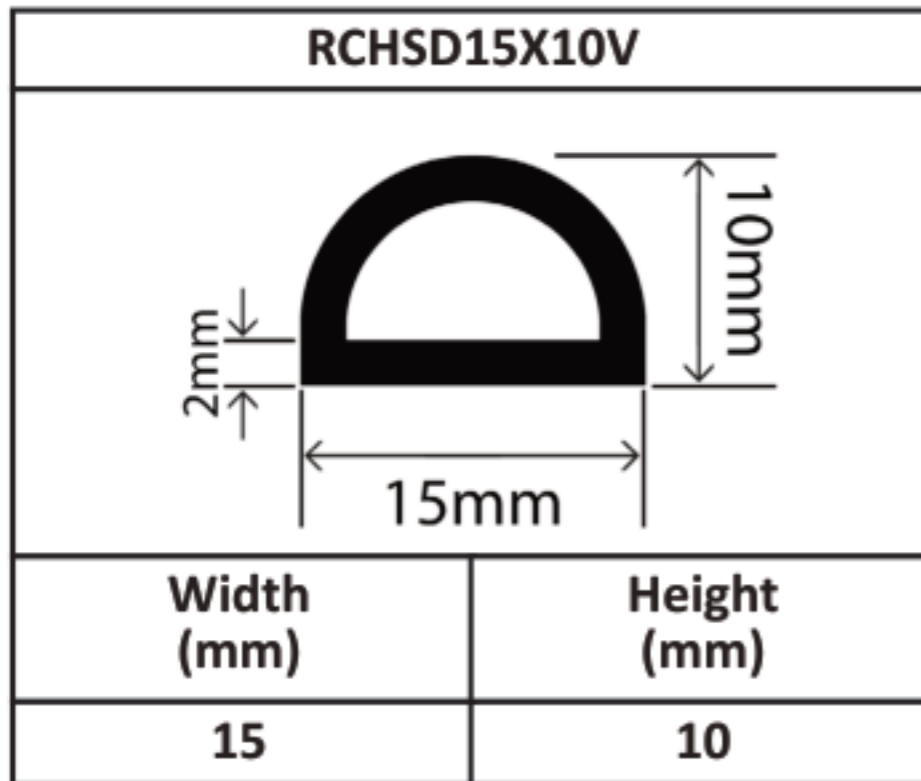

Silicone Hollow D Profiles 15mm - 70mm

Silicone Hollow D Profiles 15mm - 70mm

Silicone Hollow D Profiles 15mm - 70mm

Silicone Hollow D Profiles 15mm - 70mm

Silicone Hollow D Profiles 15mm - 70mm

Silicone Hollow D Profiles 15mm - 70mm

Silicone Hollow D Profiles 15mm - 70mm

Silicone Hollow D Profiles 15mm - 70mm

RCHSD60X80V	
	
Width (mm)	Height (mm)
60	80

RCHSD70X40V	
	
Width (mm)	Height (mm)
70	40