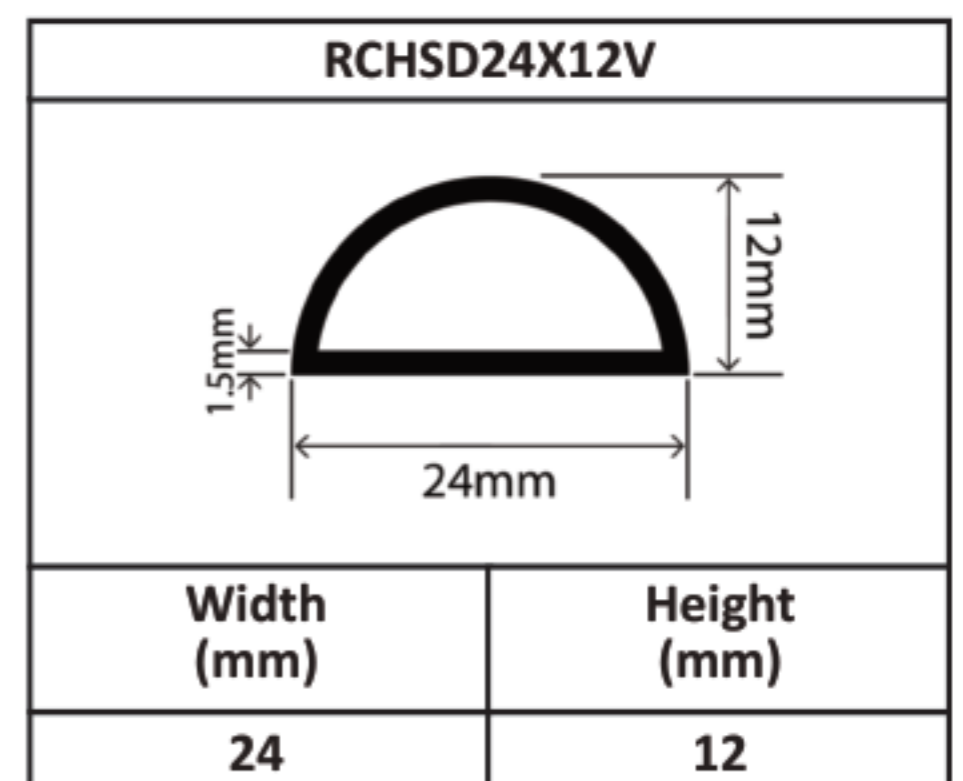

Silicone Hollow D Profiles 15mm - 70mm

Silicone Hollow D Profiles 15mm - 70mm

Silicone Hollow D Profiles 15mm - 70mm

Silicone Hollow D Profiles 15mm - 70mm

Silicone Hollow D Profiles 15mm - 70mm

Silicone Hollow D Profiles 15mm - 70mm

Silicone Hollow D Profiles 15mm - 70mm

Silicone Hollow D Profiles 15mm - 70mm

RCHSD60X80V	
	
Width (mm)	Height (mm)
60	80

RCHSD70X40V	
	
Width (mm)	Height (mm)
70	40