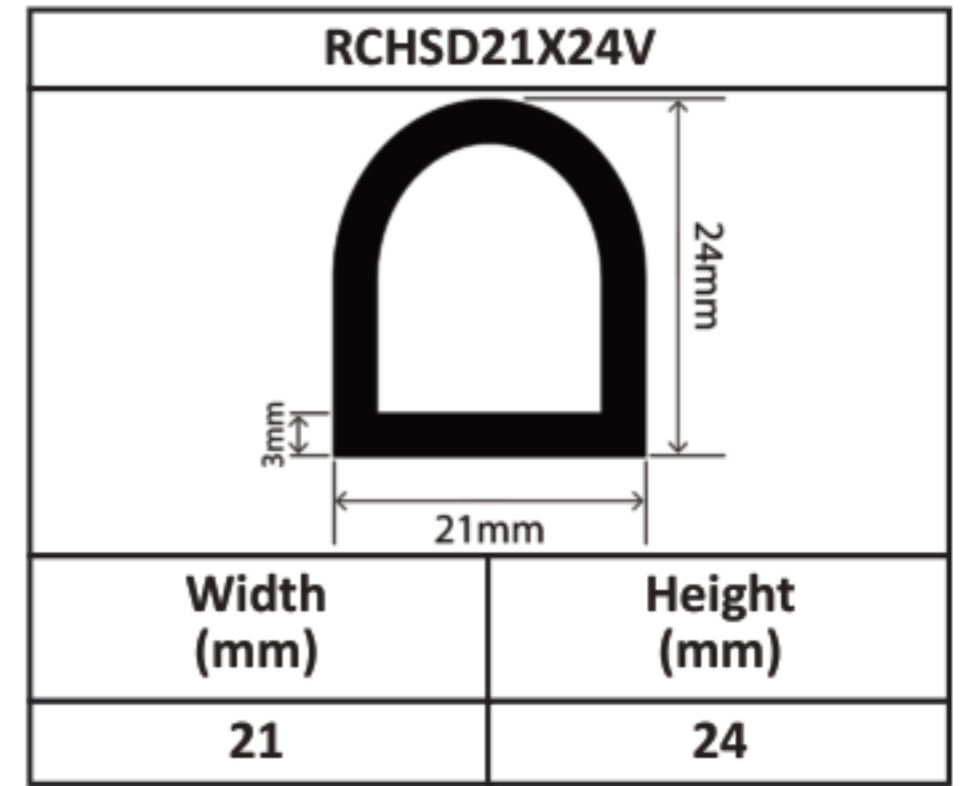

Silicone Hollow D Profiles 15mm - 70mm

Silicone Hollow D Profiles 15mm - 70mm

Silicone Hollow D Profiles 15mm - 70mm

Silicone Hollow D Profiles 15mm - 70mm

Silicone Hollow D Profiles 15mm - 70mm

Silicone Hollow D Profiles 15mm - 70mm

Silicone Hollow D Profiles 15mm - 70mm

Silicone Hollow D Profiles 15mm - 70mm

RCHSD60X80V	
	
Width (mm)	Height (mm)
60	80

RCHSD70X40V	
	
Width (mm)	Height (mm)
70	40