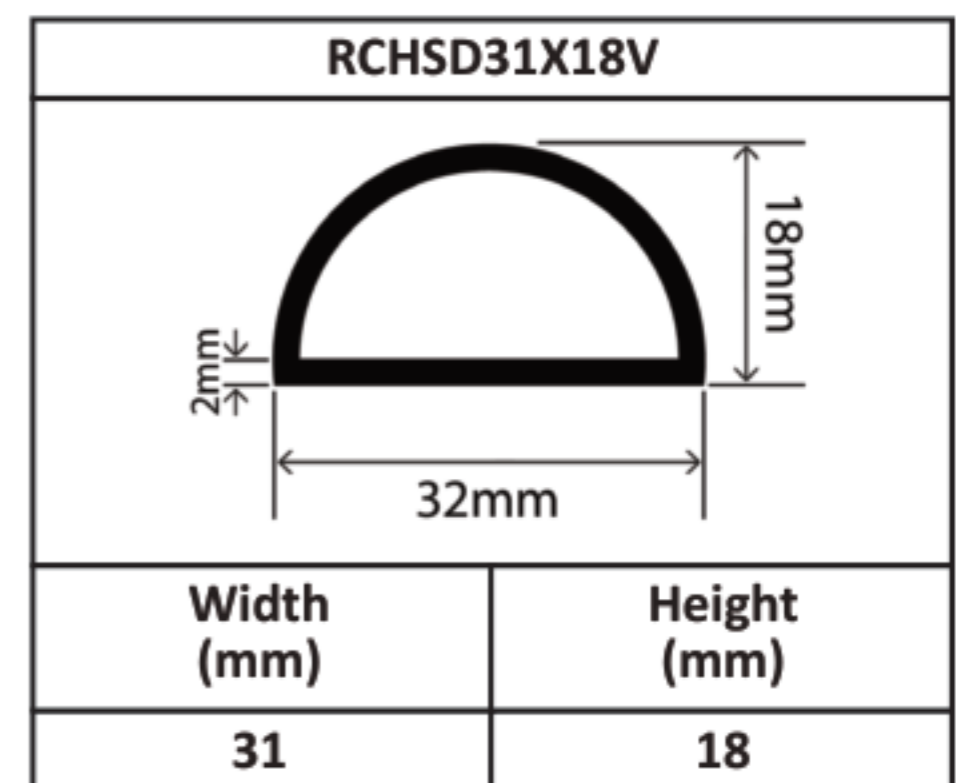

Silicone Hollow D Profiles 15mm - 70mm

Silicone Hollow D Profiles 15mm - 70mm

Silicone Hollow D Profiles 15mm - 70mm

Silicone Hollow D Profiles 15mm - 70mm

Silicone Hollow D Profiles 15mm - 70mm

Silicone Hollow D Profiles 15mm - 70mm

Silicone Hollow D Profiles 15mm - 70mm

Silicone Hollow D Profiles 15mm - 70mm

RCHSD60X80V	
	
Width (mm)	Height (mm)
60	80

RCHSD70X40V	
	
Width (mm)	Height (mm)
70	40