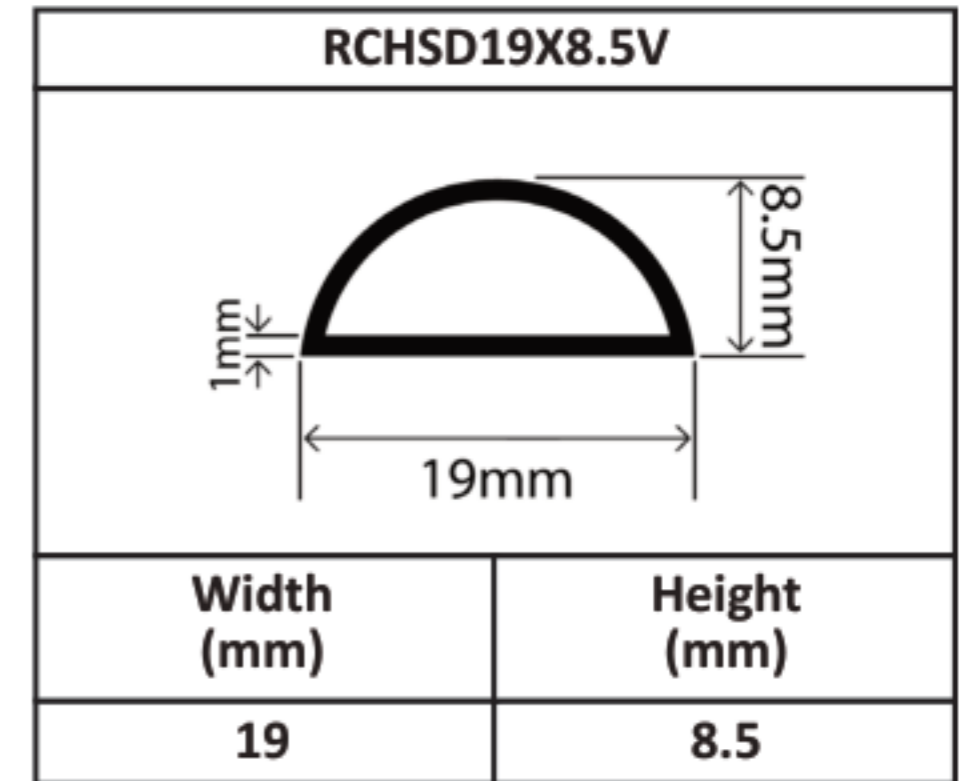

Silicone Hollow D Profiles 15mm - 70mm

Silicone Hollow D Profiles 15mm - 70mm

Silicone Hollow D Profiles 15mm - 70mm

Silicone Hollow D Profiles 15mm - 70mm

Silicone Hollow D Profiles 15mm - 70mm

Silicone Hollow D Profiles 15mm - 70mm

Silicone Hollow D Profiles 15mm - 70mm

Silicone Hollow D Profiles 15mm - 70mm

RCHSD60X80V	
	
Width (mm)	Height (mm)
60	80

RCHSD70X40V	
	
Width (mm)	Height (mm)
70	40