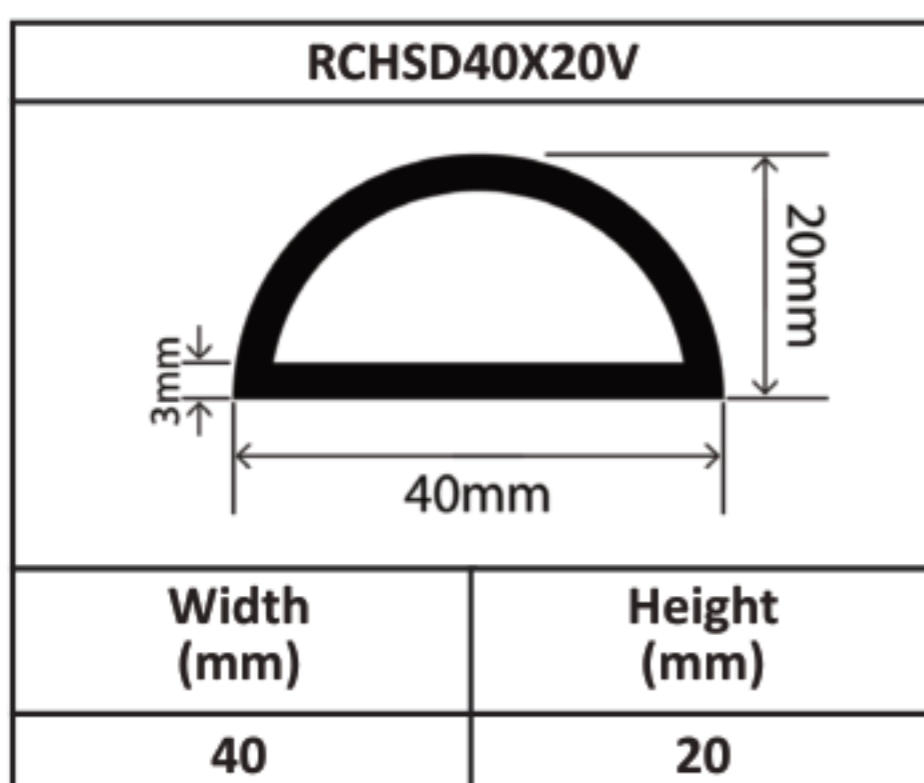

Silicone Hollow D Profiles 15mm - 70mm

Silicone Hollow D Profiles 15mm - 70mm

Silicone Hollow D Profiles 15mm - 70mm

Silicone Hollow D Profiles 15mm - 70mm

Silicone Hollow D Profiles 15mm - 70mm

Silicone Hollow D Profiles 15mm - 70mm

Silicone Hollow D Profiles 15mm - 70mm

Silicone Hollow D Profiles 15mm - 70mm

RCHSD60X80V	
	
Width (mm)	Height (mm)
60	80

RCHSD70X40V	
	
Width (mm)	Height (mm)
70	40