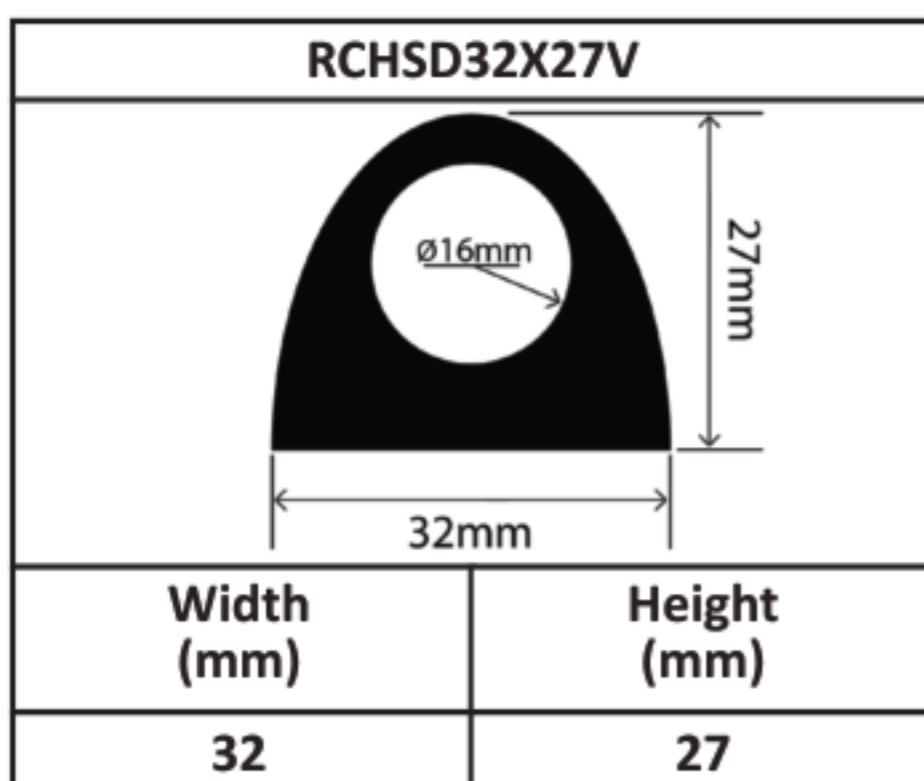

Silicone Hollow D Profiles 15mm - 70mm

Silicone Hollow D Profiles 15mm - 70mm

Silicone Hollow D Profiles 15mm - 70mm

Silicone Hollow D Profiles 15mm - 70mm

Silicone Hollow D Profiles 15mm - 70mm

Silicone Hollow D Profiles 15mm - 70mm

Silicone Hollow D Profiles 15mm - 70mm

Silicone Hollow D Profiles 15mm - 70mm

RCHSD60X80V	
	
Width (mm)	Height (mm)
60	80

RCHSD70X40V	
	
Width (mm)	Height (mm)
70	40