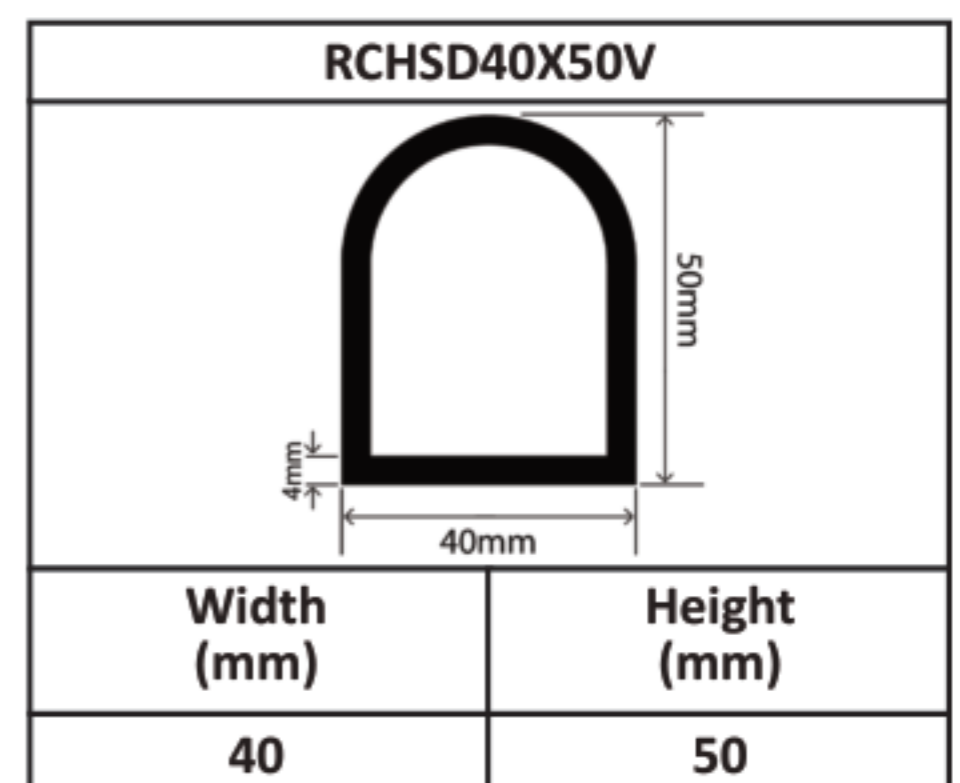

Silicone Hollow D Profiles 15mm - 70mm

Silicone Hollow D Profiles 15mm - 70mm

Silicone Hollow D Profiles 15mm - 70mm

Silicone Hollow D Profiles 15mm - 70mm

Silicone Hollow D Profiles 15mm - 70mm

Silicone Hollow D Profiles 15mm - 70mm

Silicone Hollow D Profiles 15mm - 70mm

Silicone Hollow D Profiles 15mm - 70mm

RCHSD60X80V	
	
Width (mm)	Height (mm)
60	80

RCHSD70X40V	
	
Width (mm)	Height (mm)
70	40