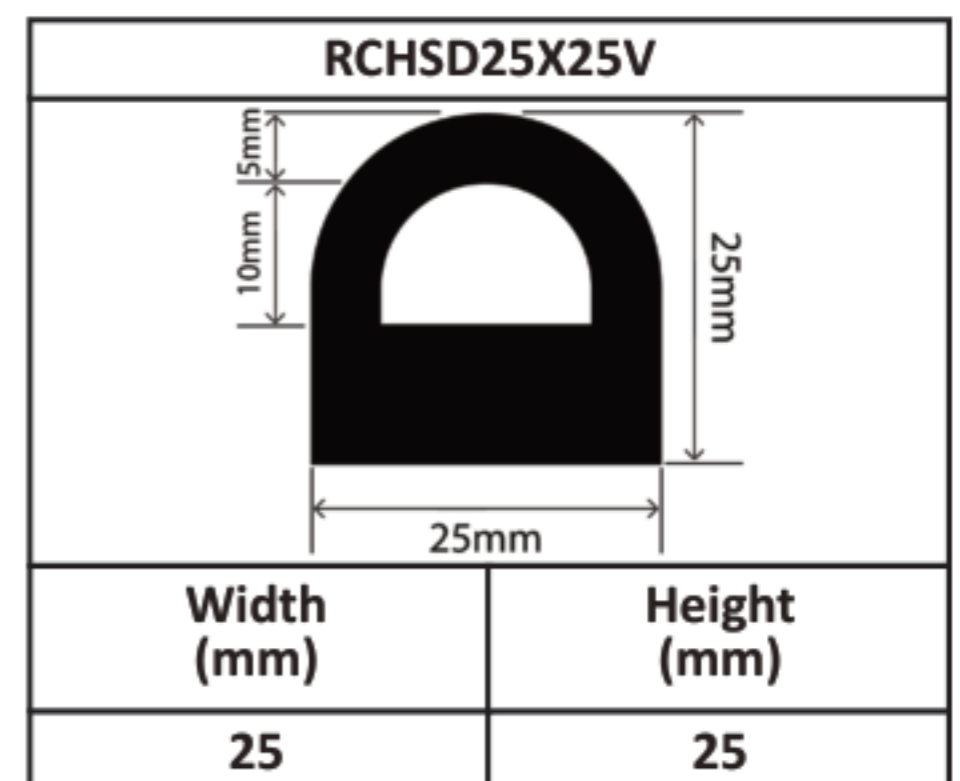

Silicone Hollow D Profiles 15mm - 70mm

Silicone Hollow D Profiles 15mm - 70mm

Silicone Hollow D Profiles 15mm - 70mm

Silicone Hollow D Profiles 15mm - 70mm

Silicone Hollow D Profiles 15mm - 70mm

Silicone Hollow D Profiles 15mm - 70mm

Silicone Hollow D Profiles 15mm - 70mm

Silicone Hollow D Profiles 15mm - 70mm

RCHSD60X80V	
	
Width (mm)	Height (mm)
60	80

RCHSD70X40V	
	
Width (mm)	Height (mm)
70	40