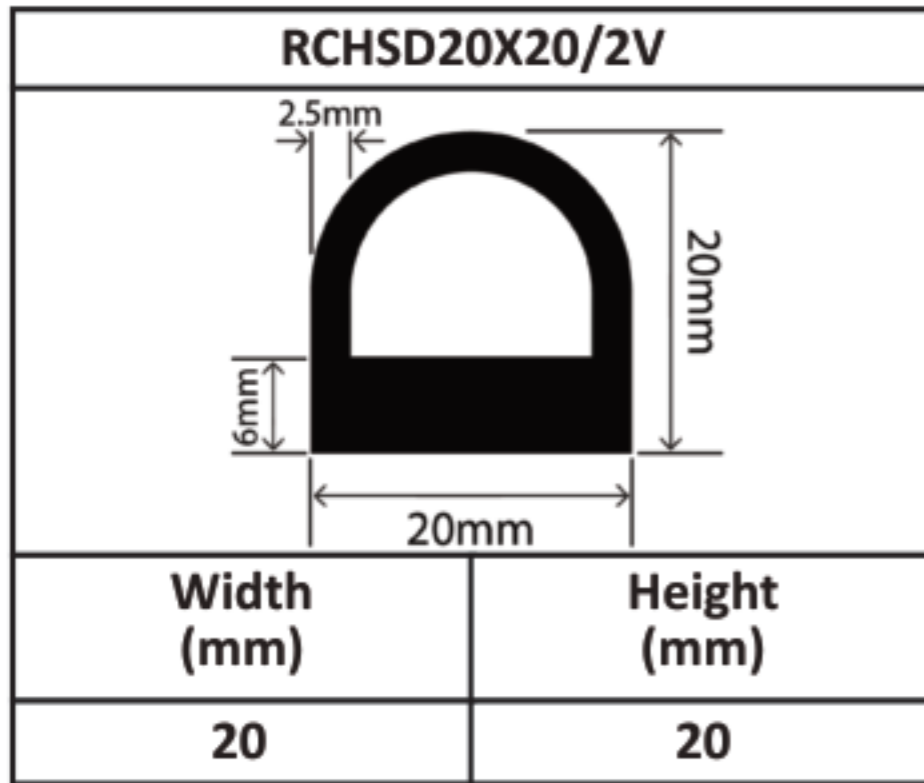

Silicone Hollow D Profiles 15mm - 70mm

Silicone Hollow D Profiles 15mm - 70mm

Silicone Hollow D Profiles 15mm - 70mm

Silicone Hollow D Profiles 15mm - 70mm

Silicone Hollow D Profiles 15mm - 70mm

Silicone Hollow D Profiles 15mm - 70mm

Silicone Hollow D Profiles 15mm - 70mm

Silicone Hollow D Profiles 15mm - 70mm

RCHSD60X80V	
	
Width (mm)	Height (mm)
60	80

RCHSD70X40V	
	
Width (mm)	Height (mm)
70	40