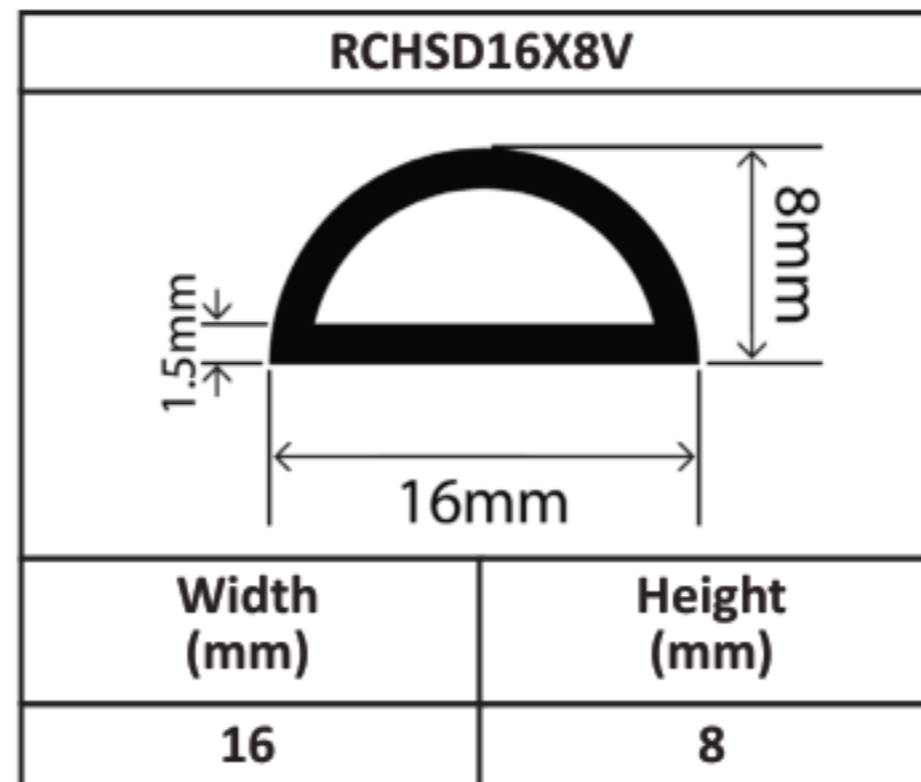

Silicone Hollow D Profiles 15mm - 70mm

Silicone Hollow D Profiles 15mm - 70mm

Silicone Hollow D Profiles 15mm - 70mm

Silicone Hollow D Profiles 15mm - 70mm

Silicone Hollow D Profiles 15mm - 70mm

Silicone Hollow D Profiles 15mm - 70mm

Silicone Hollow D Profiles 15mm - 70mm

Silicone Hollow D Profiles 15mm - 70mm

RCHSD60X80V	
	
Width (mm)	Height (mm)
60	80

RCHSD70X40V	
	
Width (mm)	Height (mm)
70	40