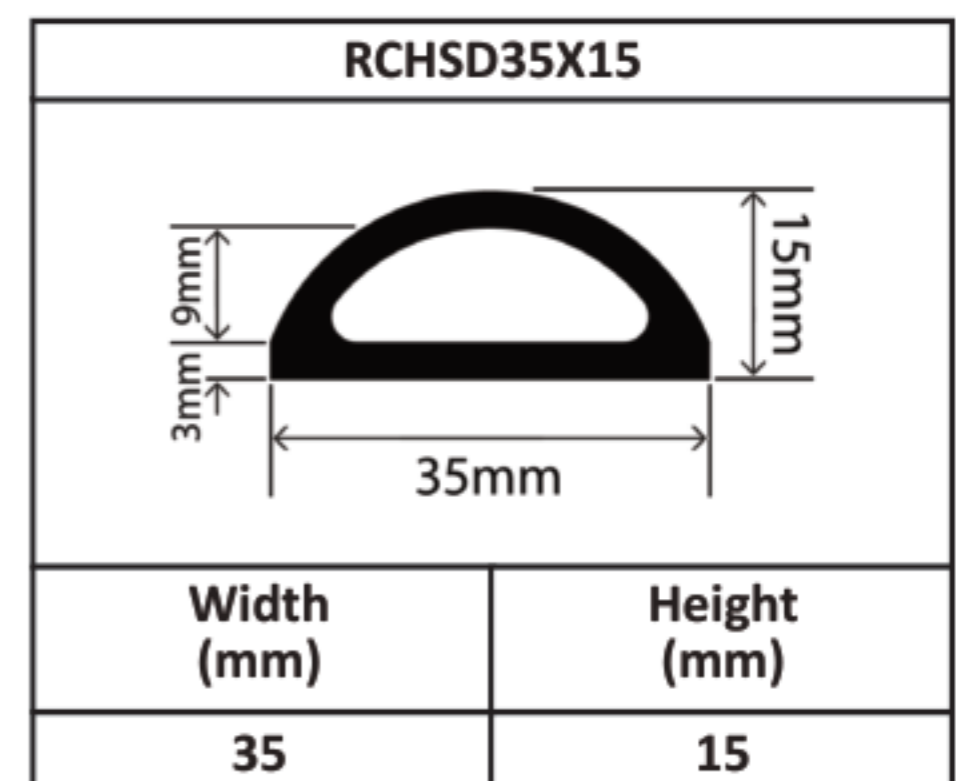

Silicone Hollow D Profiles 15mm - 70mm

Silicone Hollow D Profiles 15mm - 70mm

Silicone Hollow D Profiles 15mm - 70mm

Silicone Hollow D Profiles 15mm - 70mm

Silicone Hollow D Profiles 15mm - 70mm

Silicone Hollow D Profiles 15mm - 70mm

Silicone Hollow D Profiles 15mm - 70mm

Silicone Hollow D Profiles 15mm - 70mm

RCHSD60X80V	
	
Width (mm)	Height (mm)
60	80

RCHSD70X40V	
	
Width (mm)	Height (mm)
70	40