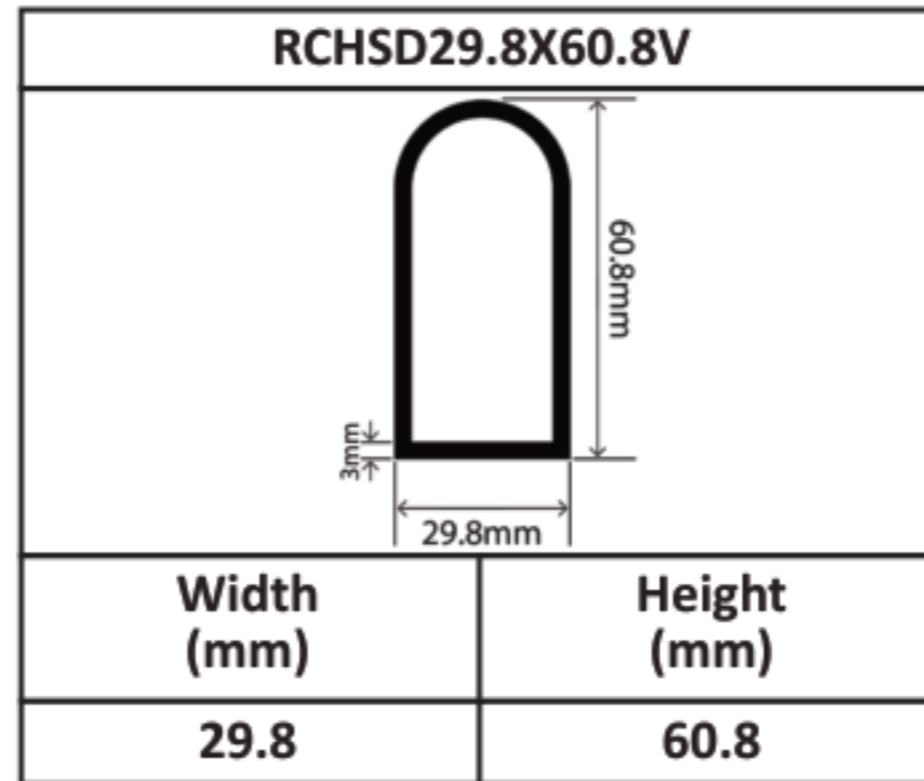

Silicone Hollow D Profiles 15mm - 70mm

Silicone Hollow D Profiles 15mm - 70mm

Silicone Hollow D Profiles 15mm - 70mm

Silicone Hollow D Profiles 15mm - 70mm

Silicone Hollow D Profiles 15mm - 70mm

Silicone Hollow D Profiles 15mm - 70mm

Silicone Hollow D Profiles 15mm - 70mm

Silicone Hollow D Profiles 15mm - 70mm

RCHSD60X80V	
	
Width (mm)	Height (mm)
60	80

RCHSD70X40V	
	
Width (mm)	Height (mm)
70	40