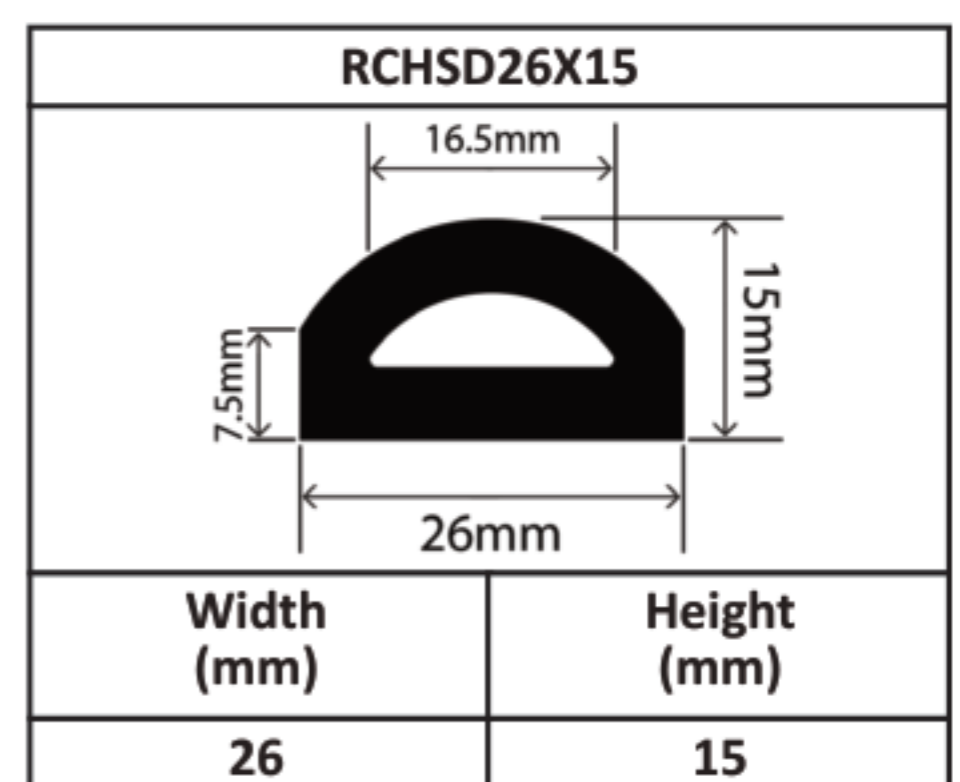

Silicone Hollow D Profiles 15mm - 70mm

Silicone Hollow D Profiles 15mm - 70mm

Silicone Hollow D Profiles 15mm - 70mm

Silicone Hollow D Profiles 15mm - 70mm

Silicone Hollow D Profiles 15mm - 70mm

Silicone Hollow D Profiles 15mm - 70mm

Silicone Hollow D Profiles 15mm - 70mm

Silicone Hollow D Profiles 15mm - 70mm

RCHSD60X80V	
	
Width (mm)	Height (mm)
60	80

RCHSD70X40V	
	
Width (mm)	Height (mm)
70	40