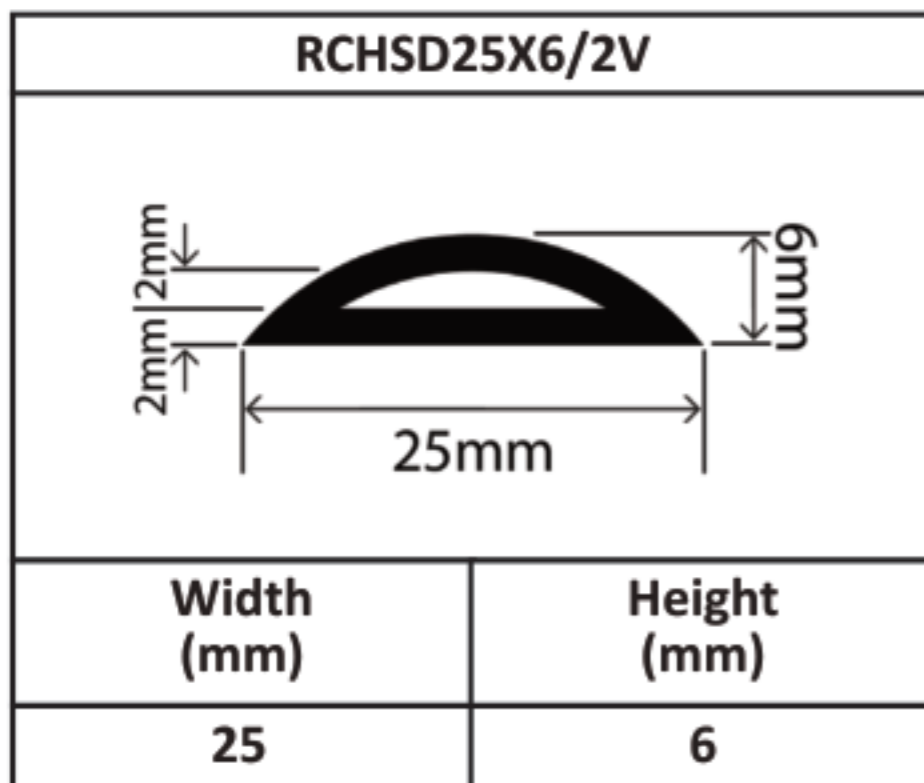

Silicone Hollow D Profiles 15mm - 70mm

Silicone Hollow D Profiles 15mm - 70mm

Silicone Hollow D Profiles 15mm - 70mm

Silicone Hollow D Profiles 15mm - 70mm

Silicone Hollow D Profiles 15mm - 70mm

Silicone Hollow D Profiles 15mm - 70mm

Silicone Hollow D Profiles 15mm - 70mm

Silicone Hollow D Profiles 15mm - 70mm

RCHSD60X80V	
	
Width (mm)	Height (mm)
60	80

RCHSD70X40V	
	
Width (mm)	Height (mm)
70	40