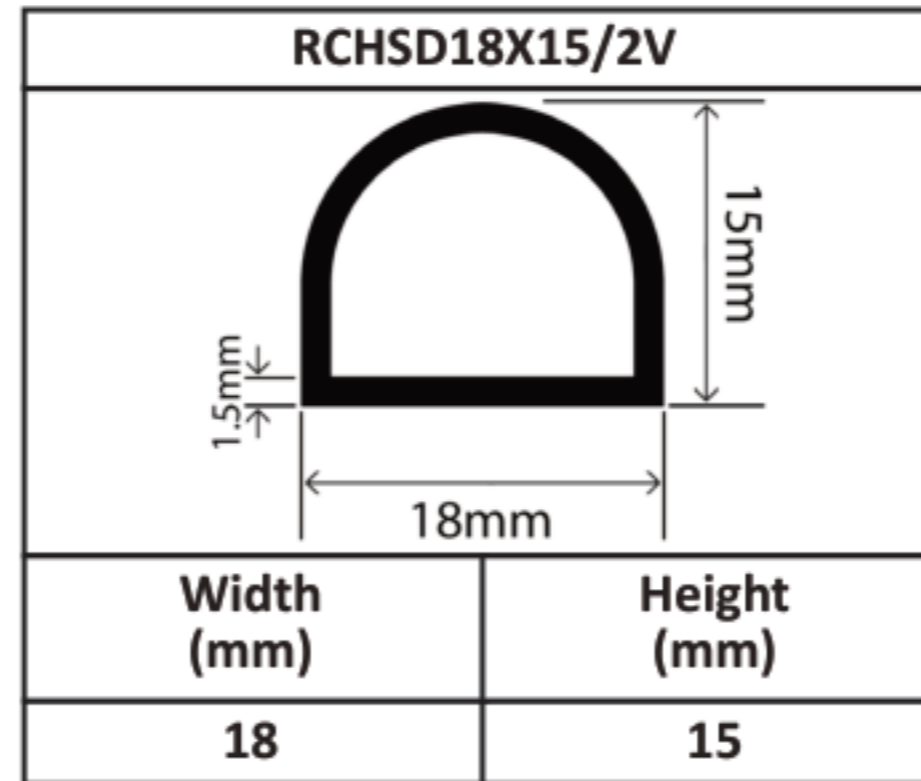

Silicone Hollow D Profiles 15mm - 70mm

Silicone Hollow D Profiles 15mm - 70mm

Silicone Hollow D Profiles 15mm - 70mm

Silicone Hollow D Profiles 15mm - 70mm

Silicone Hollow D Profiles 15mm - 70mm

Silicone Hollow D Profiles 15mm - 70mm

Silicone Hollow D Profiles 15mm - 70mm

Silicone Hollow D Profiles 15mm - 70mm

RCHSD60X80V	
	
Width (mm)	Height (mm)
60	80

RCHSD70X40V	
	
Width (mm)	Height (mm)
70	40