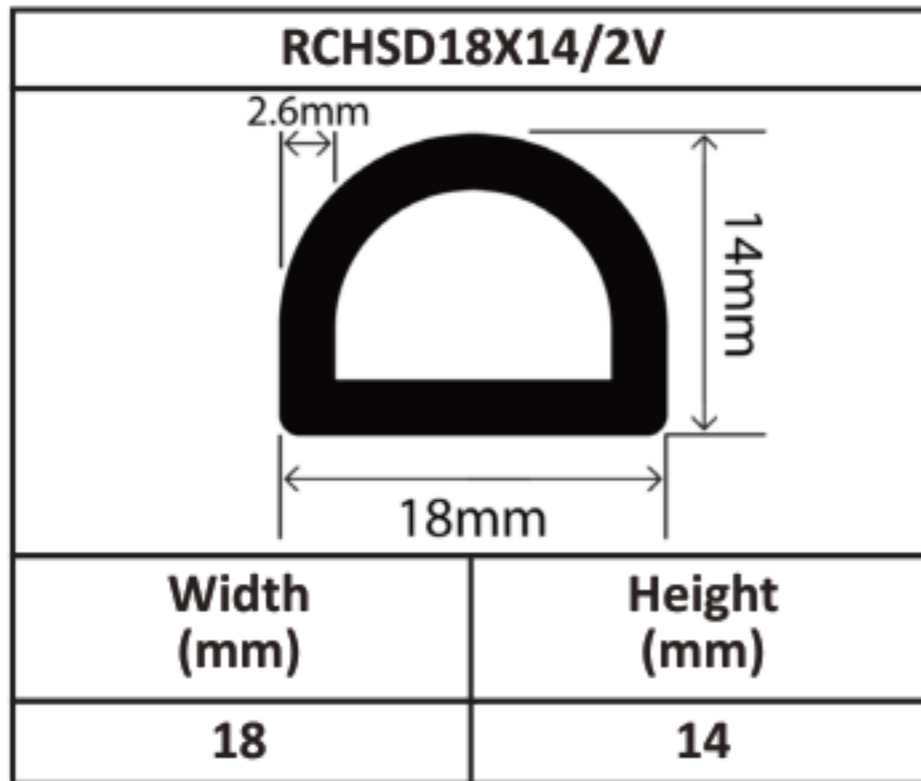

Silicone Hollow D Profiles 15mm - 70mm

Silicone Hollow D Profiles 15mm - 70mm

Silicone Hollow D Profiles 15mm - 70mm

Silicone Hollow D Profiles 15mm - 70mm

Silicone Hollow D Profiles 15mm - 70mm

Silicone Hollow D Profiles 15mm - 70mm

Silicone Hollow D Profiles 15mm - 70mm

Silicone Hollow D Profiles 15mm - 70mm

RCHSD60X80V	
	
Width (mm)	Height (mm)
60	80

RCHSD70X40V	
	
Width (mm)	Height (mm)
70	40