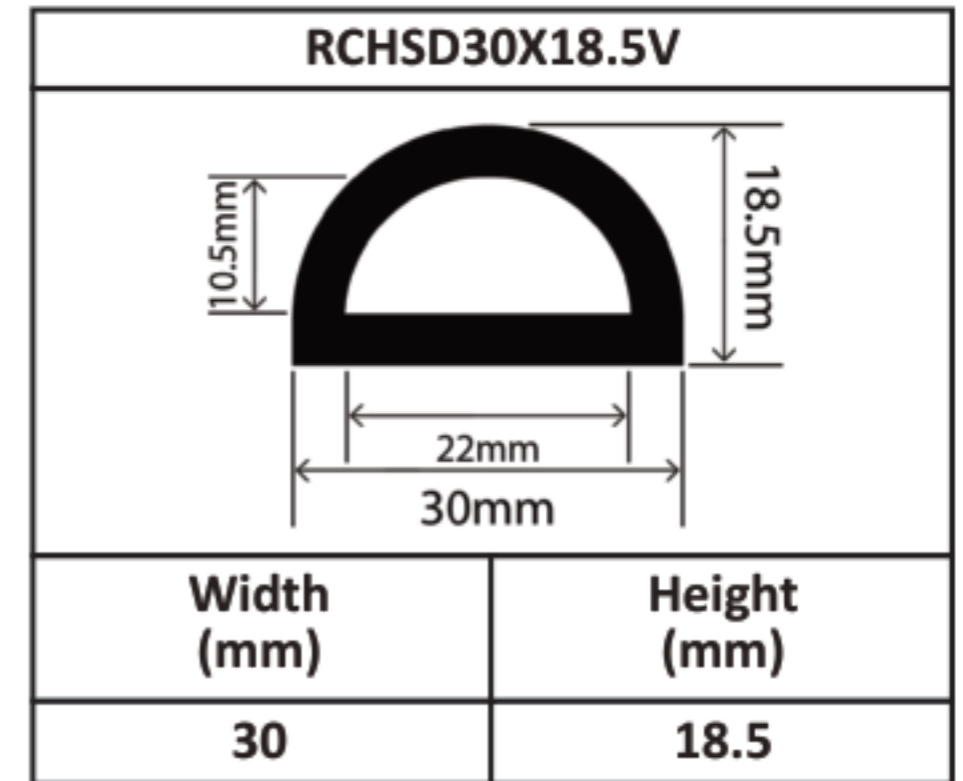

Silicone Hollow D Profiles 15mm - 70mm

Silicone Hollow D Profiles 15mm - 70mm

Silicone Hollow D Profiles 15mm - 70mm

Silicone Hollow D Profiles 15mm - 70mm

Silicone Hollow D Profiles 15mm - 70mm

Silicone Hollow D Profiles 15mm - 70mm

Silicone Hollow D Profiles 15mm - 70mm

Silicone Hollow D Profiles 15mm - 70mm

RCHSD60X80V	
	
Width (mm)	Height (mm)
60	80

RCHSD70X40V	
	
Width (mm)	Height (mm)
70	40