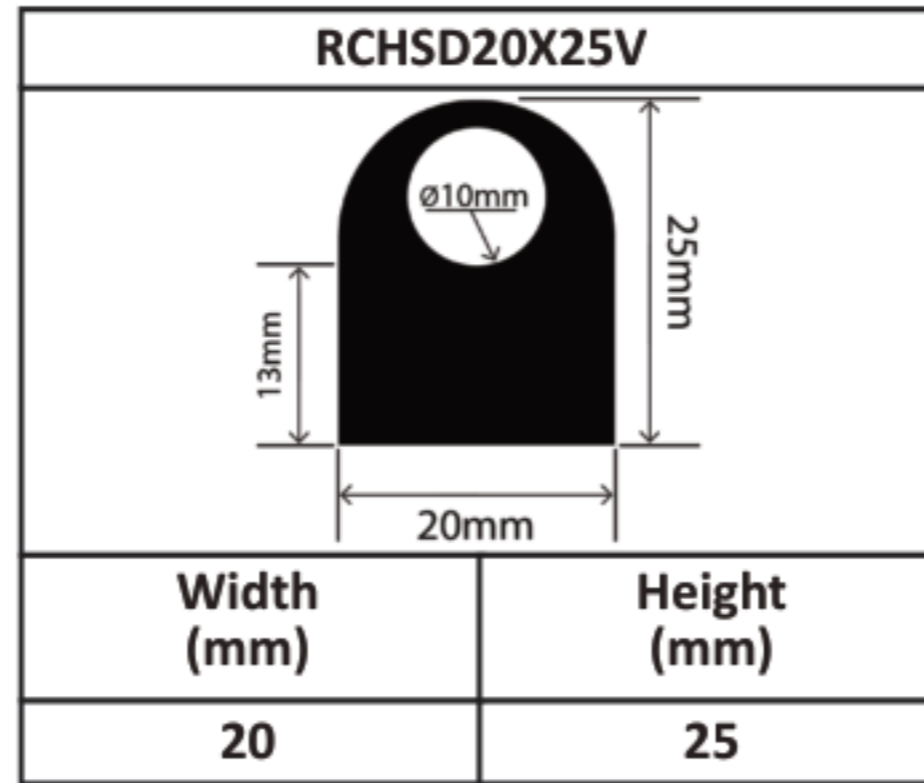

Silicone Hollow D Profiles 15mm - 70mm

Silicone Hollow D Profiles 15mm - 70mm

Silicone Hollow D Profiles 15mm - 70mm

Silicone Hollow D Profiles 15mm - 70mm

Silicone Hollow D Profiles 15mm - 70mm

Silicone Hollow D Profiles 15mm - 70mm

Silicone Hollow D Profiles 15mm - 70mm

Silicone Hollow D Profiles 15mm - 70mm

RCHSD60X80V	
	
Width (mm)	Height (mm)
60	80

RCHSD70X40V	
	
Width (mm)	Height (mm)
70	40