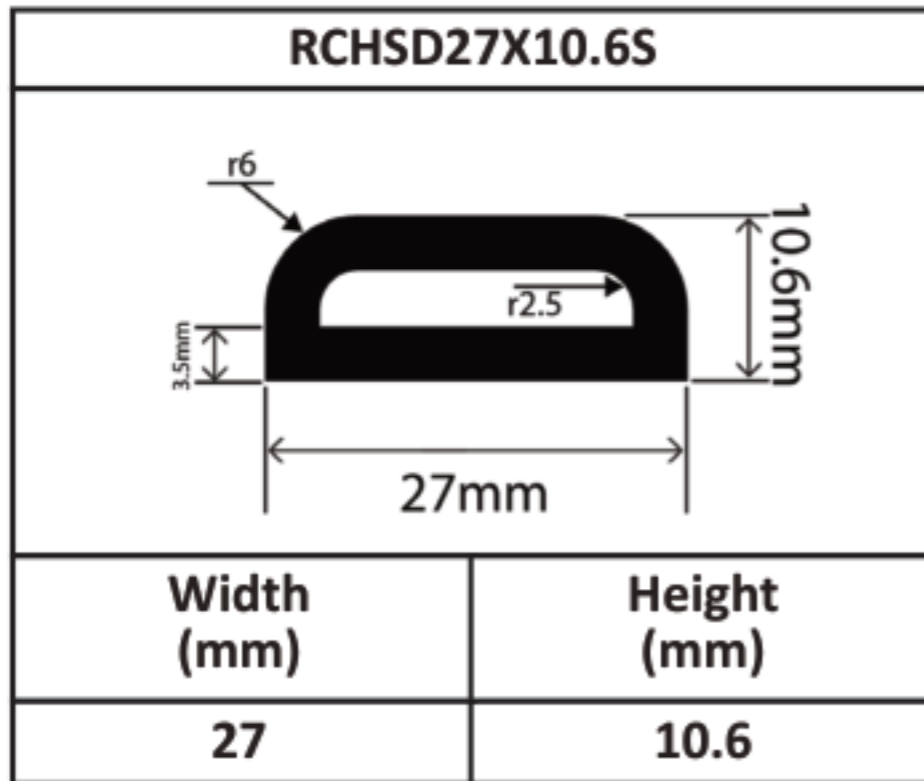

Silicone Hollow D Profiles 15mm - 70mm

Silicone Hollow D Profiles 15mm - 70mm

Silicone Hollow D Profiles 15mm - 70mm

Silicone Hollow D Profiles 15mm - 70mm

Silicone Hollow D Profiles 15mm - 70mm

Silicone Hollow D Profiles 15mm - 70mm

Silicone Hollow D Profiles 15mm - 70mm

Silicone Hollow D Profiles 15mm - 70mm

RCHSD60X80V	
	
Width (mm)	Height (mm)
60	80

RCHSD70X40V	
	
Width (mm)	Height (mm)
70	40