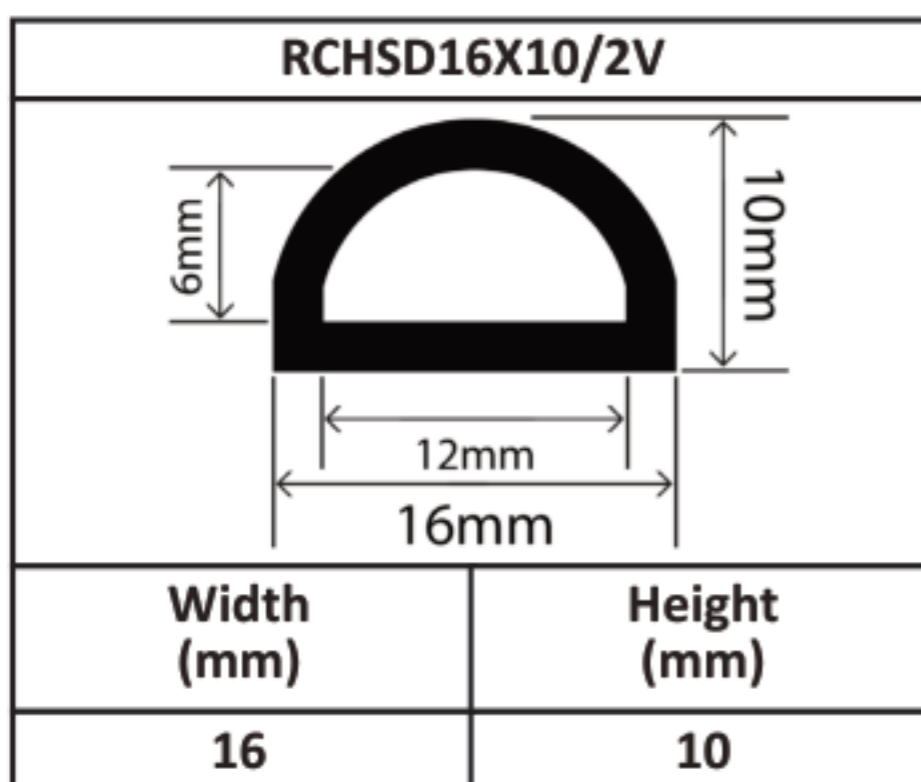

Silicone Hollow D Profiles 15mm - 70mm

Silicone Hollow D Profiles 15mm - 70mm

Silicone Hollow D Profiles 15mm - 70mm

Silicone Hollow D Profiles 15mm - 70mm

Silicone Hollow D Profiles 15mm - 70mm

Silicone Hollow D Profiles 15mm - 70mm

Silicone Hollow D Profiles 15mm - 70mm

Silicone Hollow D Profiles 15mm - 70mm

RCHSD60X80V	
	
Width (mm)	Height (mm)
60	80

RCHSD70X40V	
	
Width (mm)	Height (mm)
70	40