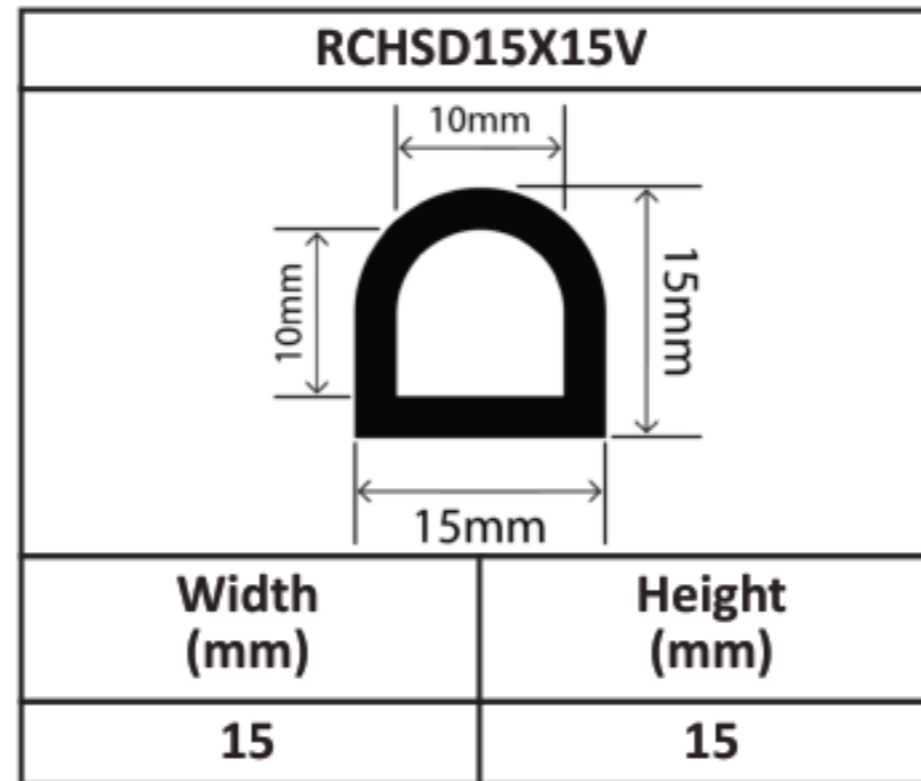

Silicone Hollow D Profiles 15mm - 70mm

Silicone Hollow D Profiles 15mm - 70mm

Silicone Hollow D Profiles 15mm - 70mm

Silicone Hollow D Profiles 15mm - 70mm

Silicone Hollow D Profiles 15mm - 70mm

Silicone Hollow D Profiles 15mm - 70mm

Silicone Hollow D Profiles 15mm - 70mm

Silicone Hollow D Profiles 15mm - 70mm

RCHSD60X80V	
	
Width (mm)	Height (mm)
60	80

RCHSD70X40V	
	
Width (mm)	Height (mm)
70	40