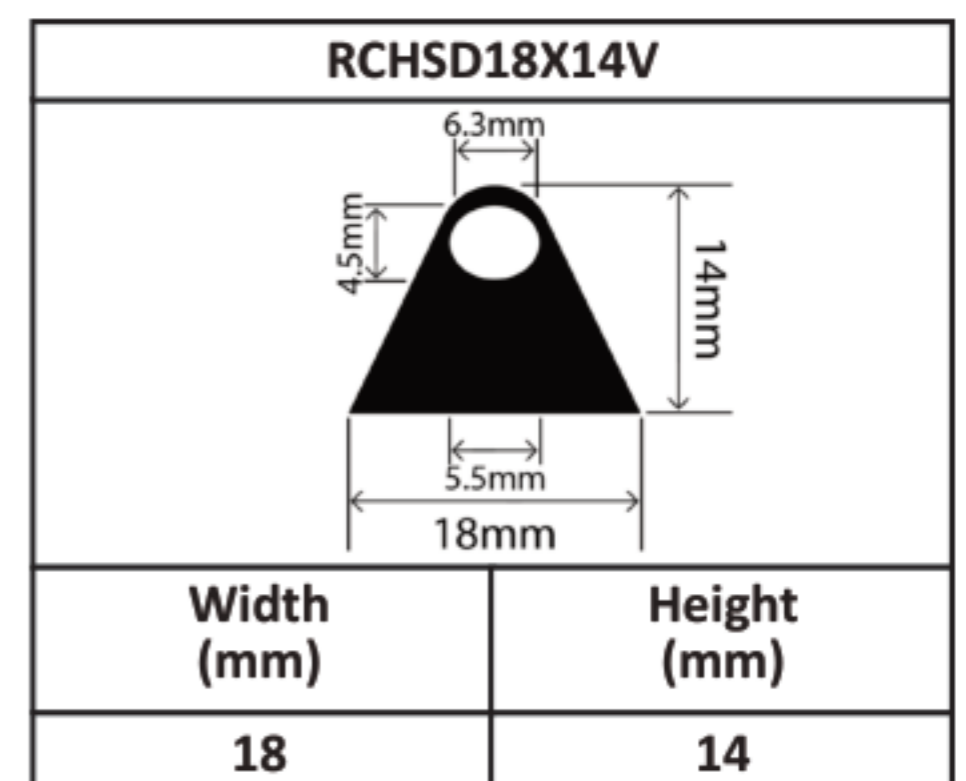

Silicone Hollow D Profiles 15mm - 70mm

Silicone Hollow D Profiles 15mm - 70mm

Silicone Hollow D Profiles 15mm - 70mm

Silicone Hollow D Profiles 15mm - 70mm

Silicone Hollow D Profiles 15mm - 70mm

Silicone Hollow D Profiles 15mm - 70mm

Silicone Hollow D Profiles 15mm - 70mm

Silicone Hollow D Profiles 15mm - 70mm

RCHSD60X80V	
	
Width (mm)	Height (mm)
60	80

RCHSD70X40V	
	
Width (mm)	Height (mm)
70	40