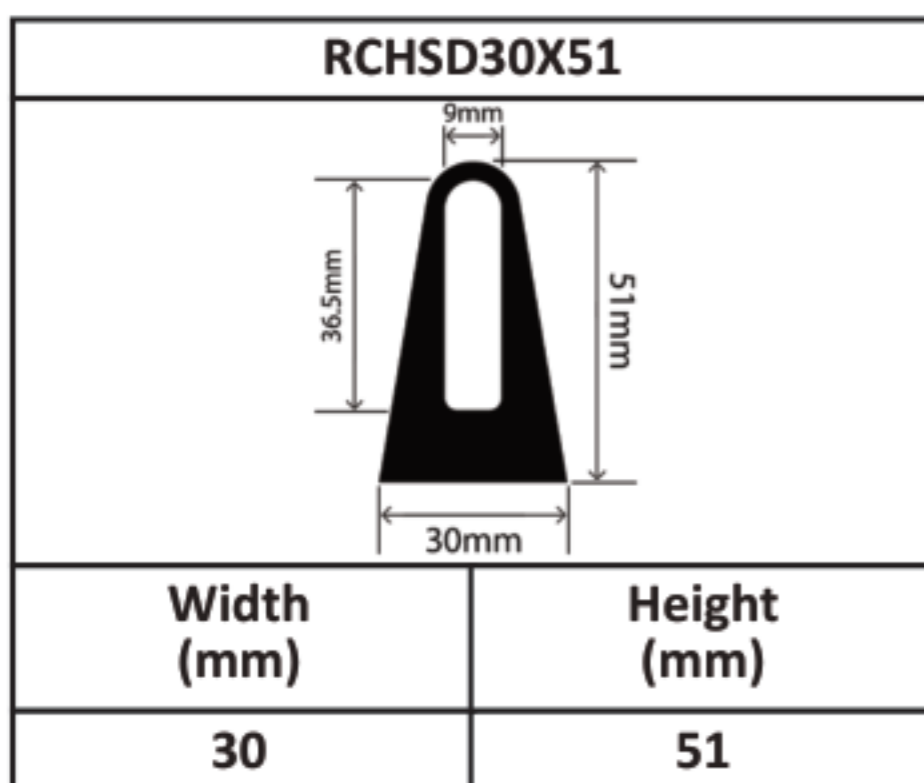

Silicone Hollow D Profiles 15mm - 70mm

Silicone Hollow D Profiles 15mm - 70mm

Silicone Hollow D Profiles 15mm - 70mm

Silicone Hollow D Profiles 15mm - 70mm

Silicone Hollow D Profiles 15mm - 70mm

Silicone Hollow D Profiles 15mm - 70mm

Silicone Hollow D Profiles 15mm - 70mm

Silicone Hollow D Profiles 15mm - 70mm

RCHSD60X80V	
	
Width (mm)	Height (mm)
60	80

RCHSD70X40V	
	
Width (mm)	Height (mm)
70	40