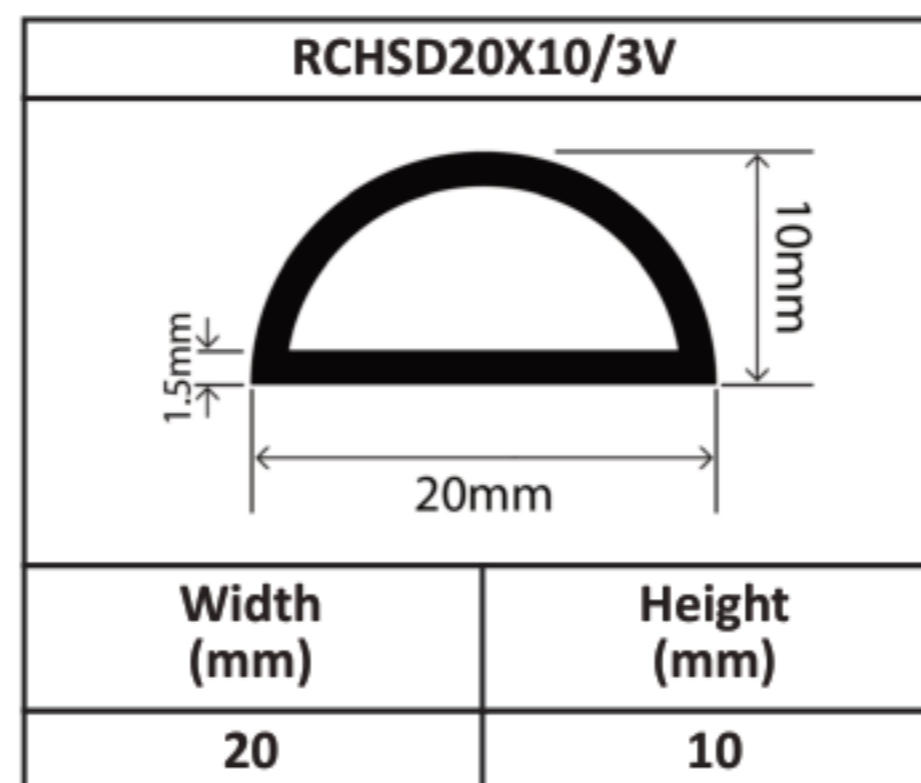

Silicone Hollow D Profiles 15mm - 70mm

Silicone Hollow D Profiles 15mm - 70mm

Silicone Hollow D Profiles 15mm - 70mm

Silicone Hollow D Profiles 15mm - 70mm

Silicone Hollow D Profiles 15mm - 70mm

Silicone Hollow D Profiles 15mm - 70mm

Silicone Hollow D Profiles 15mm - 70mm

Silicone Hollow D Profiles 15mm - 70mm

RCHSD60X80V	
	
Width (mm)	Height (mm)
60	80

RCHSD70X40V	
	
Width (mm)	Height (mm)
70	40