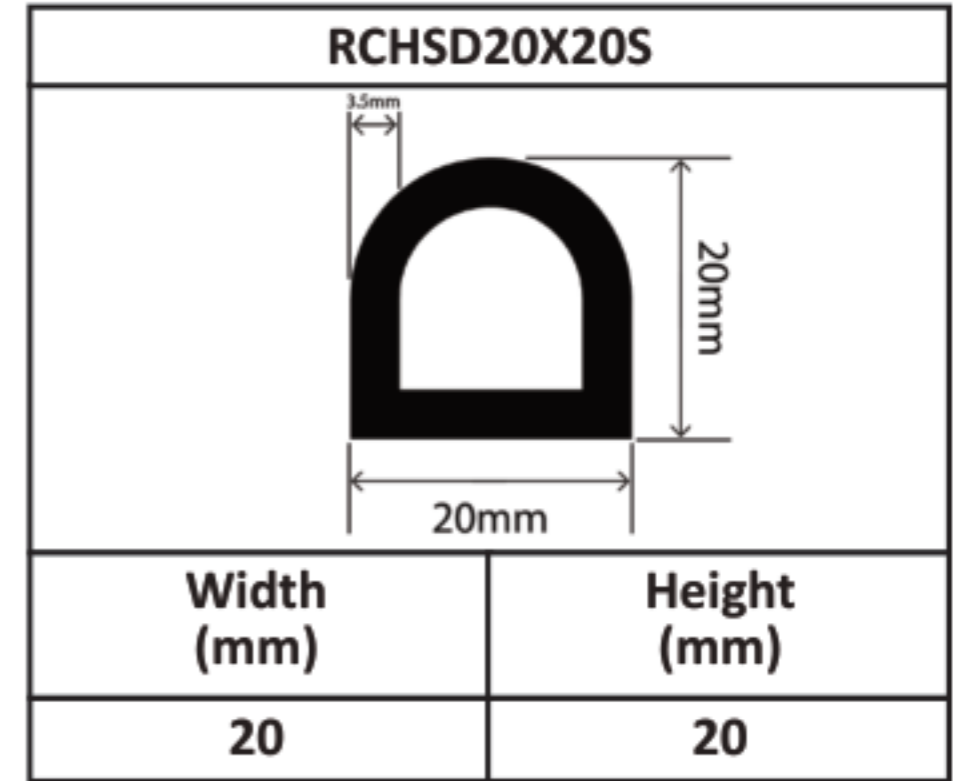

Silicone Hollow D Profiles 15mm - 70mm

Silicone Hollow D Profiles 15mm - 70mm

Silicone Hollow D Profiles 15mm - 70mm

Silicone Hollow D Profiles 15mm - 70mm

Silicone Hollow D Profiles 15mm - 70mm

Silicone Hollow D Profiles 15mm - 70mm

Silicone Hollow D Profiles 15mm - 70mm

Silicone Hollow D Profiles 15mm - 70mm

RCHSD60X80V	
	
Width (mm)	Height (mm)
60	80

RCHSD70X40V	
	
Width (mm)	Height (mm)
70	40