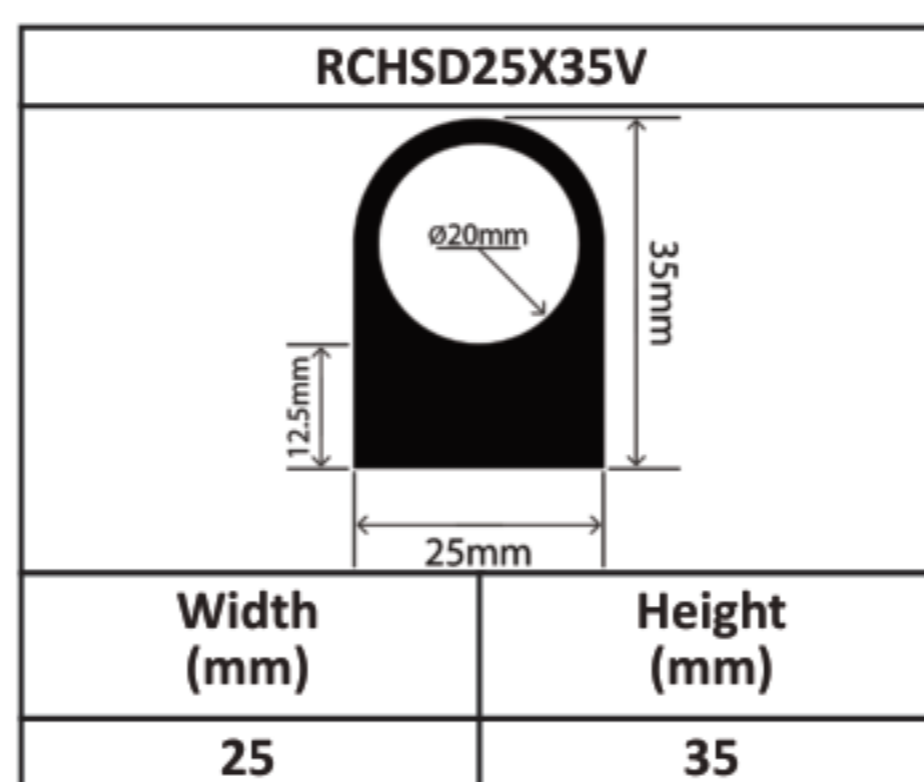

Silicone Hollow D Profiles 15mm - 70mm

Silicone Hollow D Profiles 15mm - 70mm

Silicone Hollow D Profiles 15mm - 70mm

Silicone Hollow D Profiles 15mm - 70mm

Silicone Hollow D Profiles 15mm - 70mm

Silicone Hollow D Profiles 15mm - 70mm

Silicone Hollow D Profiles 15mm - 70mm

Silicone Hollow D Profiles 15mm - 70mm

RCHSD60X80V	
	
Width (mm)	Height (mm)
60	80

RCHSD70X40V	
	
Width (mm)	Height (mm)
70	40