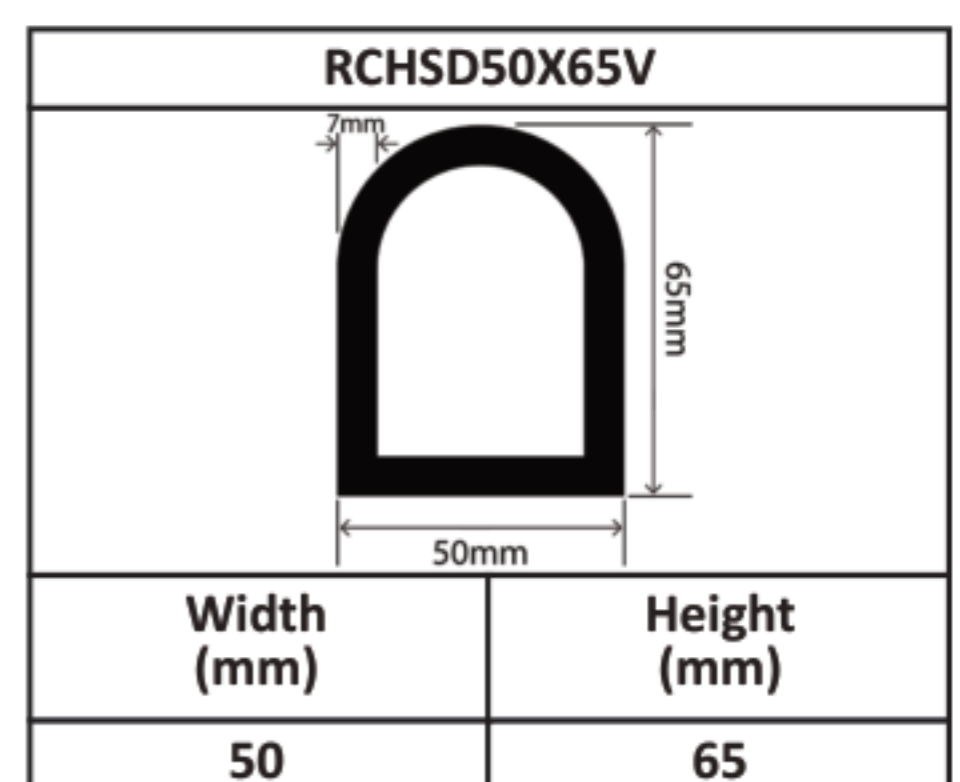

Silicone Hollow D Profiles 15mm - 70mm

Silicone Hollow D Profiles 15mm - 70mm

Silicone Hollow D Profiles 15mm - 70mm

Silicone Hollow D Profiles 15mm - 70mm

Silicone Hollow D Profiles 15mm - 70mm

Silicone Hollow D Profiles 15mm - 70mm

Silicone Hollow D Profiles 15mm - 70mm

Silicone Hollow D Profiles 15mm - 70mm

RCHSD60X80V	
	
Width (mm)	Height (mm)
60	80

RCHSD70X40V	
	
Width (mm)	Height (mm)
70	40