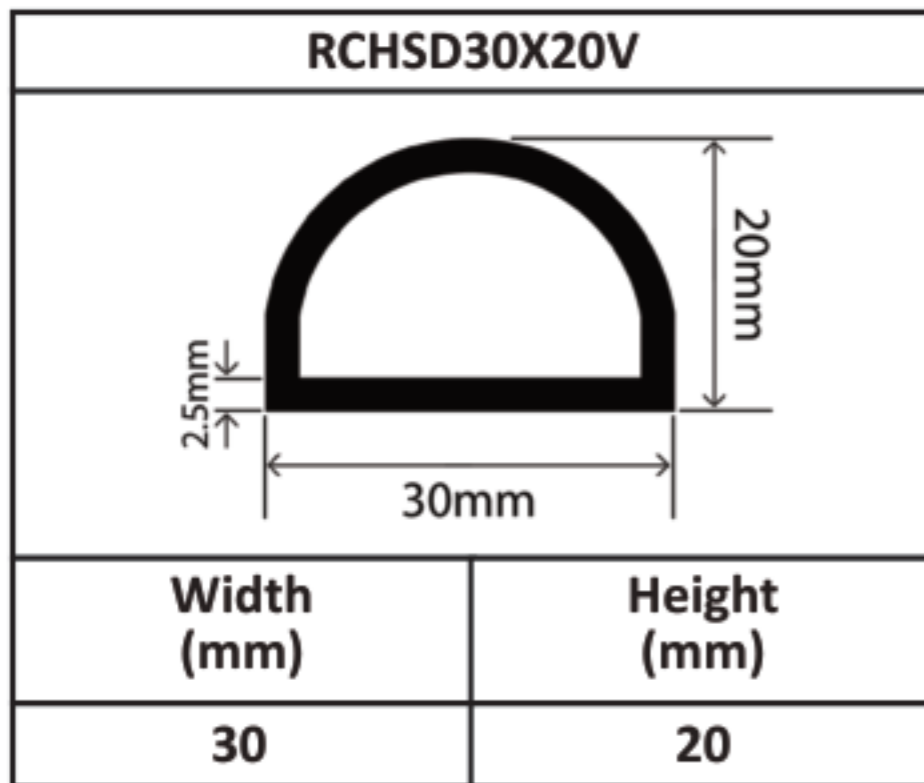

Silicone Hollow D Profiles 15mm - 70mm

Silicone Hollow D Profiles 15mm - 70mm

Silicone Hollow D Profiles 15mm - 70mm

Silicone Hollow D Profiles 15mm - 70mm

Silicone Hollow D Profiles 15mm - 70mm

Silicone Hollow D Profiles 15mm - 70mm

Silicone Hollow D Profiles 15mm - 70mm

Silicone Hollow D Profiles 15mm - 70mm

RCHSD60X80V	
	
Width (mm)	Height (mm)
60	80

RCHSD70X40V	
	
Width (mm)	Height (mm)
70	40