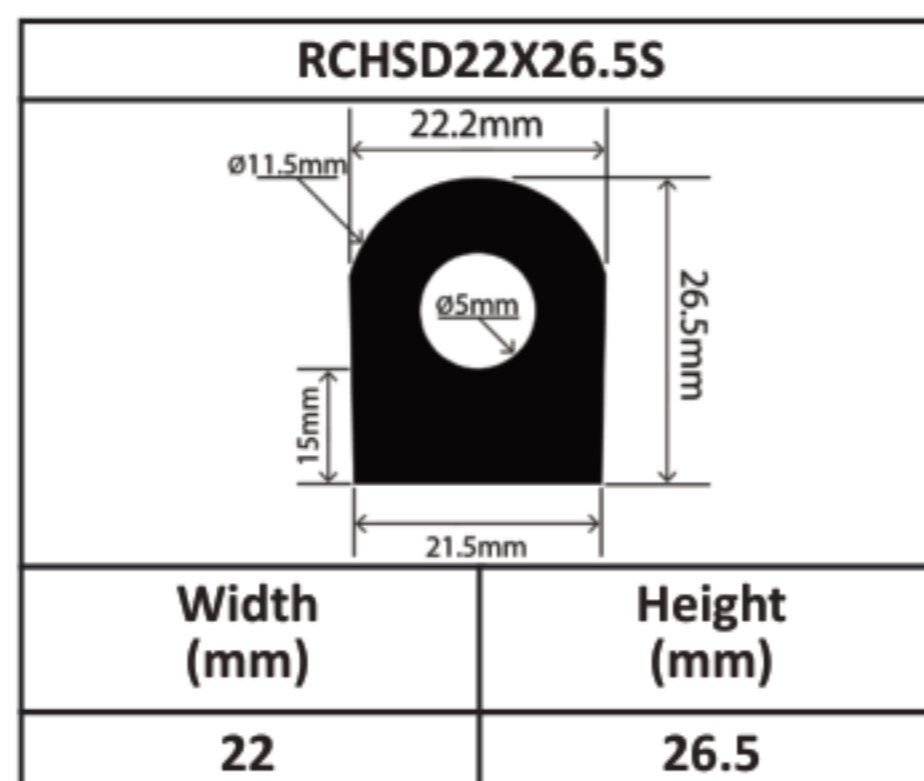

Silicone Hollow D Profiles 15mm - 70mm

Silicone Hollow D Profiles 15mm - 70mm

Silicone Hollow D Profiles 15mm - 70mm

Silicone Hollow D Profiles 15mm - 70mm

Silicone Hollow D Profiles 15mm - 70mm

Silicone Hollow D Profiles 15mm - 70mm

Silicone Hollow D Profiles 15mm - 70mm

Silicone Hollow D Profiles 15mm - 70mm

RCHSD60X80V	
	
Width (mm)	Height (mm)
60	80

RCHSD70X40V	
	
Width (mm)	Height (mm)
70	40