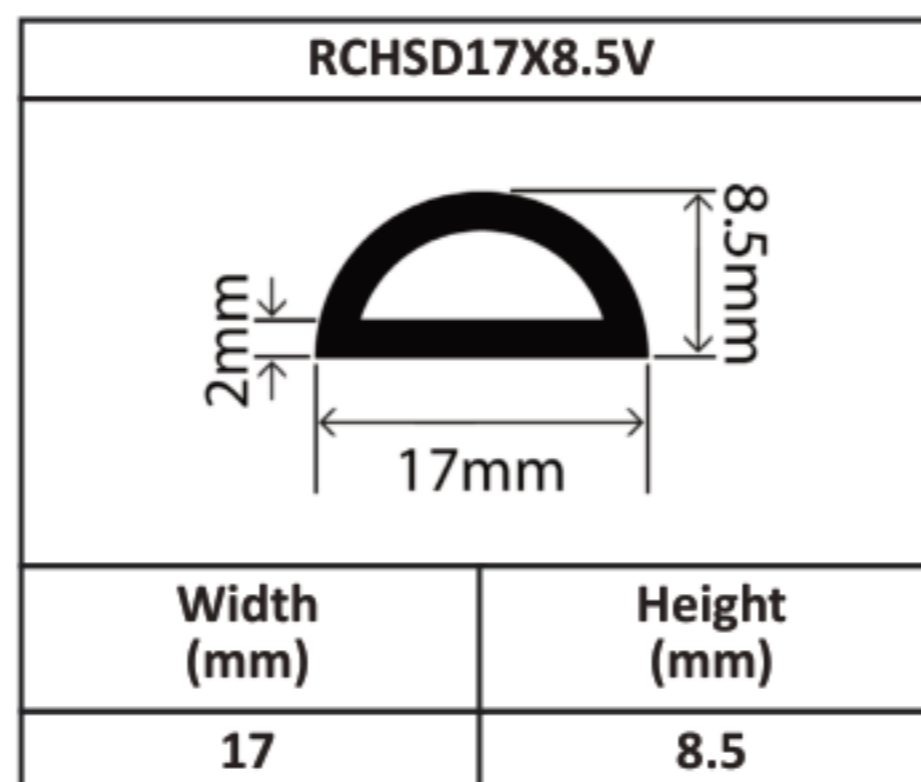

Silicone Hollow D Profiles 15mm - 70mm

Silicone Hollow D Profiles 15mm - 70mm

Silicone Hollow D Profiles 15mm - 70mm

Silicone Hollow D Profiles 15mm - 70mm

Silicone Hollow D Profiles 15mm - 70mm

Silicone Hollow D Profiles 15mm - 70mm

Silicone Hollow D Profiles 15mm - 70mm

Silicone Hollow D Profiles 15mm - 70mm

RCHSD60X80V	
	
Width (mm)	Height (mm)
60	80

RCHSD70X40V	
	
Width (mm)	Height (mm)
70	40