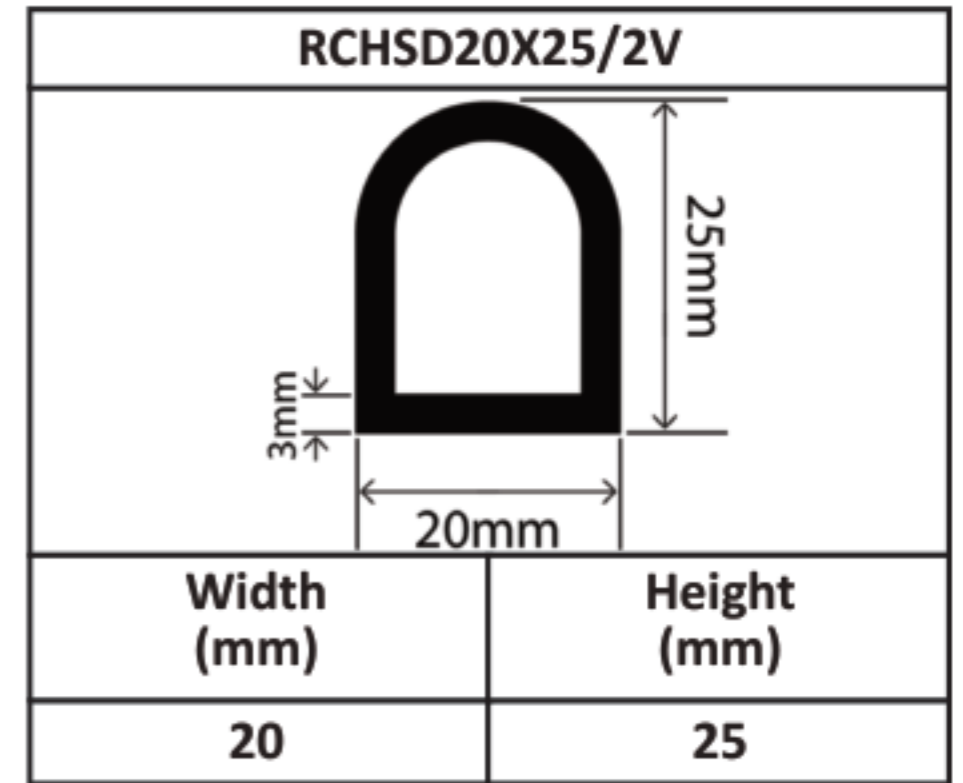

Silicone Hollow D Profiles 15mm - 70mm

Silicone Hollow D Profiles 15mm - 70mm

Silicone Hollow D Profiles 15mm - 70mm

Silicone Hollow D Profiles 15mm - 70mm

Silicone Hollow D Profiles 15mm - 70mm

Silicone Hollow D Profiles 15mm - 70mm

Silicone Hollow D Profiles 15mm - 70mm

Silicone Hollow D Profiles 15mm - 70mm

RCHSD60X80V	
	
Width (mm)	Height (mm)
60	80

RCHSD70X40V	
	
Width (mm)	Height (mm)
70	40