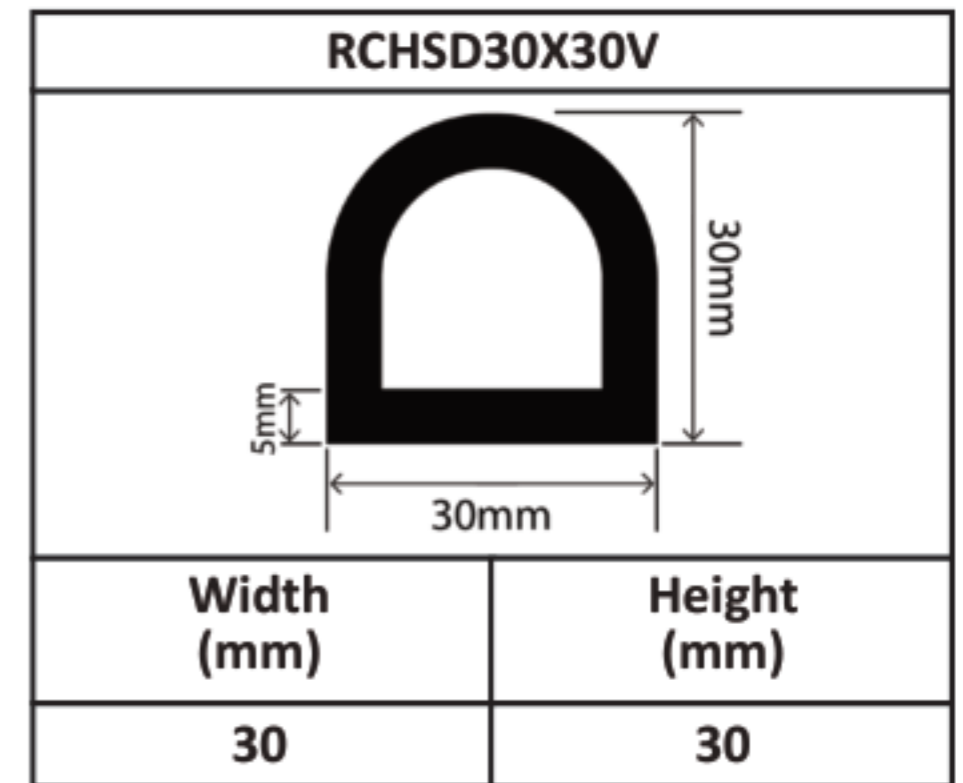

Silicone Hollow D Profiles 15mm - 70mm

Silicone Hollow D Profiles 15mm - 70mm

Silicone Hollow D Profiles 15mm - 70mm

Silicone Hollow D Profiles 15mm - 70mm

Silicone Hollow D Profiles 15mm - 70mm

Silicone Hollow D Profiles 15mm - 70mm

Silicone Hollow D Profiles 15mm - 70mm

Silicone Hollow D Profiles 15mm - 70mm

RCHSD60X80V	
	
Width (mm)	Height (mm)
60	80

RCHSD70X40V	
	
Width (mm)	Height (mm)
70	40