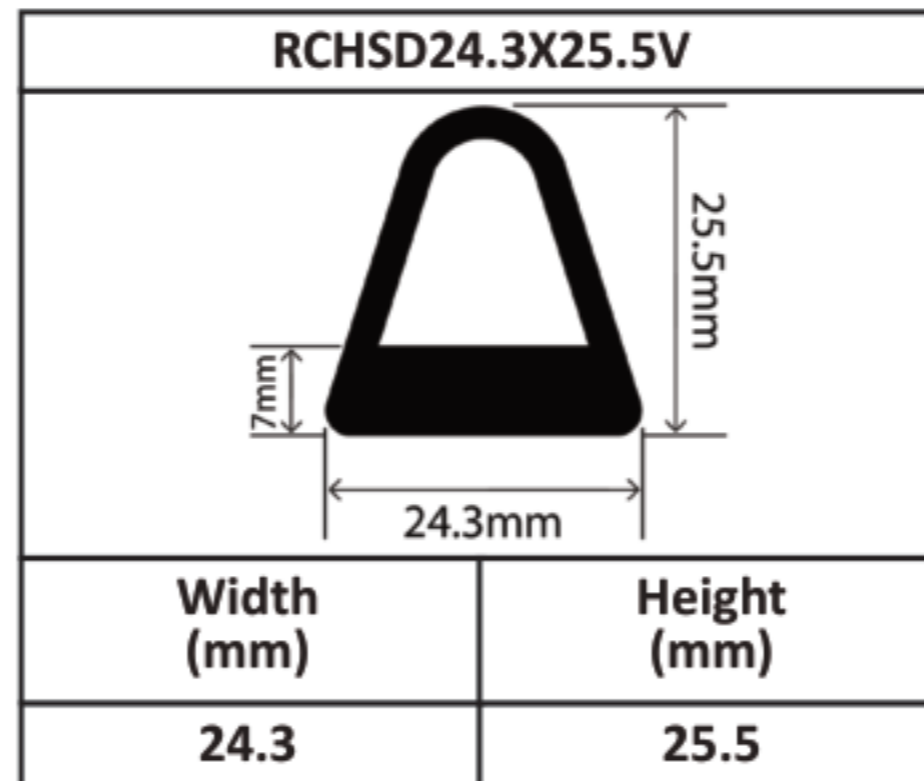

Silicone Hollow D Profiles 15mm - 70mm

Silicone Hollow D Profiles 15mm - 70mm

Silicone Hollow D Profiles 15mm - 70mm

Silicone Hollow D Profiles 15mm - 70mm

Silicone Hollow D Profiles 15mm - 70mm

Silicone Hollow D Profiles 15mm - 70mm

Silicone Hollow D Profiles 15mm - 70mm

Silicone Hollow D Profiles 15mm - 70mm

RCHSD60X80V	
	
Width (mm)	Height (mm)
60	80

RCHSD70X40V	
	
Width (mm)	Height (mm)
70	40