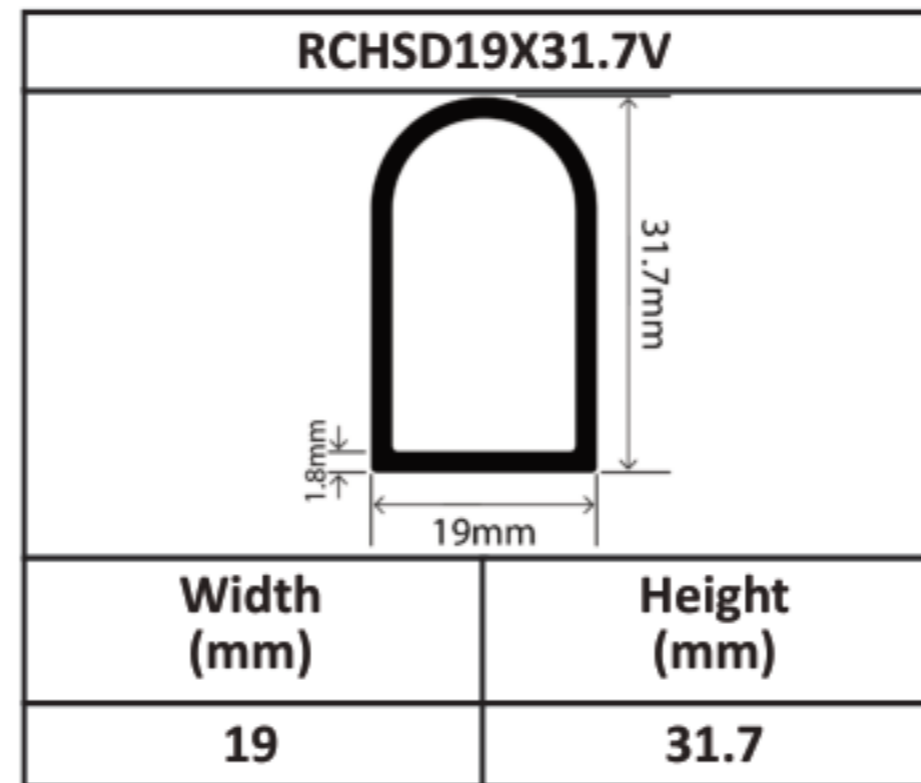

Silicone Hollow D Profiles 15mm - 70mm

Silicone Hollow D Profiles 15mm - 70mm

Silicone Hollow D Profiles 15mm - 70mm

Silicone Hollow D Profiles 15mm - 70mm

Silicone Hollow D Profiles 15mm - 70mm

Silicone Hollow D Profiles 15mm - 70mm

Silicone Hollow D Profiles 15mm - 70mm

Silicone Hollow D Profiles 15mm - 70mm

RCHSD60X80V	
	
Width (mm)	Height (mm)
60	80

RCHSD70X40V	
	
Width (mm)	Height (mm)
70	40