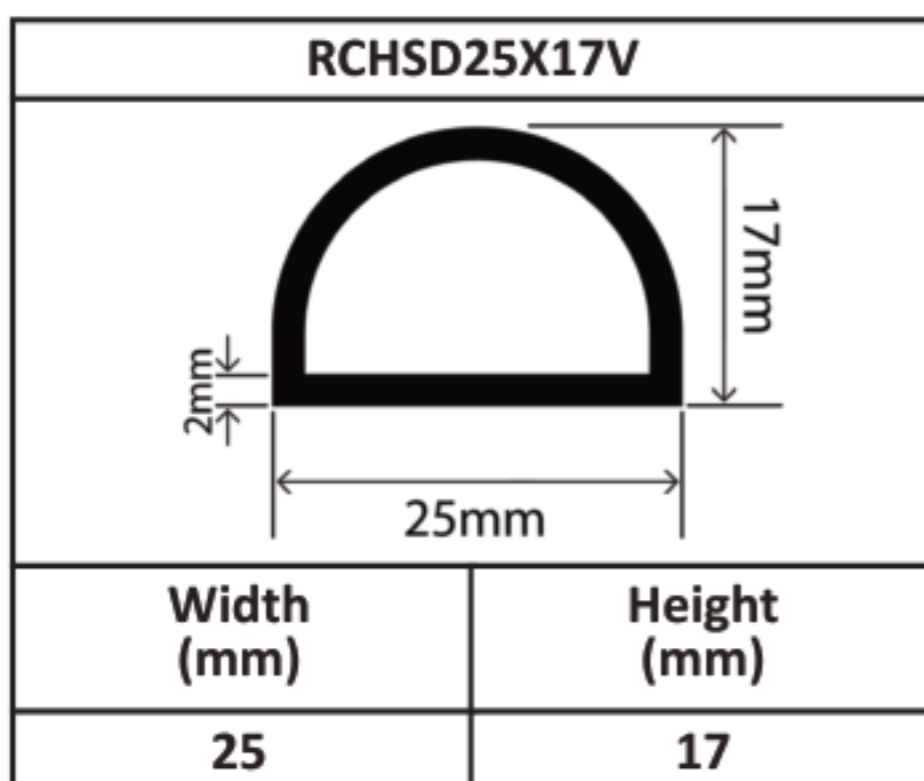

Silicone Hollow D Profiles 15mm - 70mm

Silicone Hollow D Profiles 15mm - 70mm

Silicone Hollow D Profiles 15mm - 70mm

Silicone Hollow D Profiles 15mm - 70mm

Silicone Hollow D Profiles 15mm - 70mm

Silicone Hollow D Profiles 15mm - 70mm

Silicone Hollow D Profiles 15mm - 70mm

Silicone Hollow D Profiles 15mm - 70mm

RCHSD60X80V	
	
Width (mm)	Height (mm)
60	80

RCHSD70X40V	
	
Width (mm)	Height (mm)
70	40