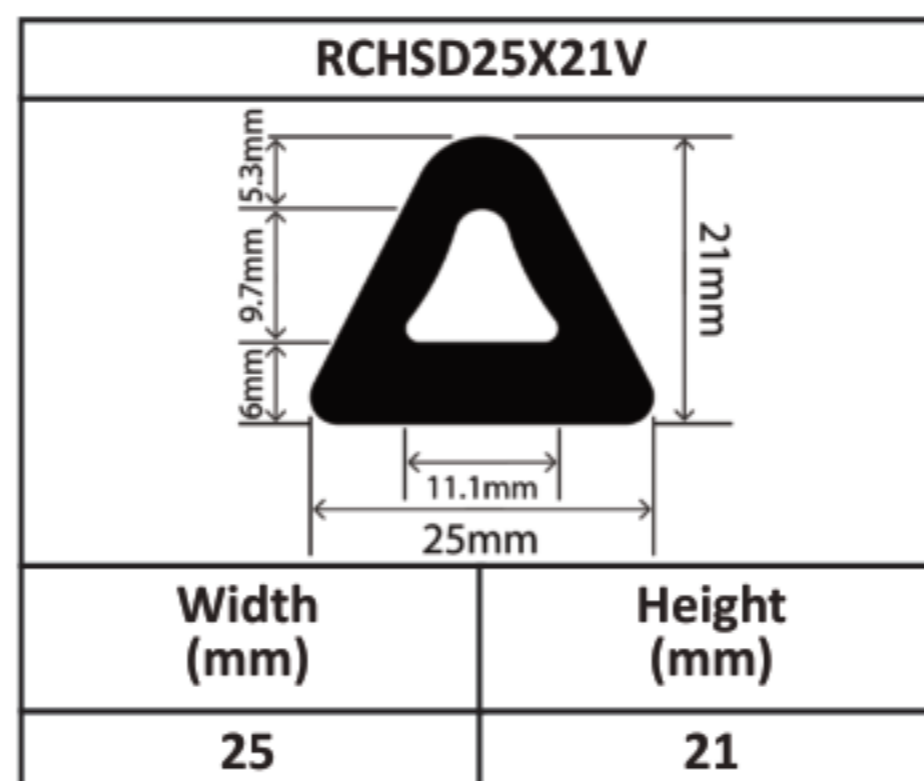

Silicone Hollow D Profiles 15mm - 70mm

Silicone Hollow D Profiles 15mm - 70mm

Silicone Hollow D Profiles 15mm - 70mm

Silicone Hollow D Profiles 15mm - 70mm

Silicone Hollow D Profiles 15mm - 70mm

Silicone Hollow D Profiles 15mm - 70mm

Silicone Hollow D Profiles 15mm - 70mm

Silicone Hollow D Profiles 15mm - 70mm

RCHSD60X80V	
	
Width (mm)	Height (mm)
60	80

RCHSD70X40V	
	
Width (mm)	Height (mm)
70	40