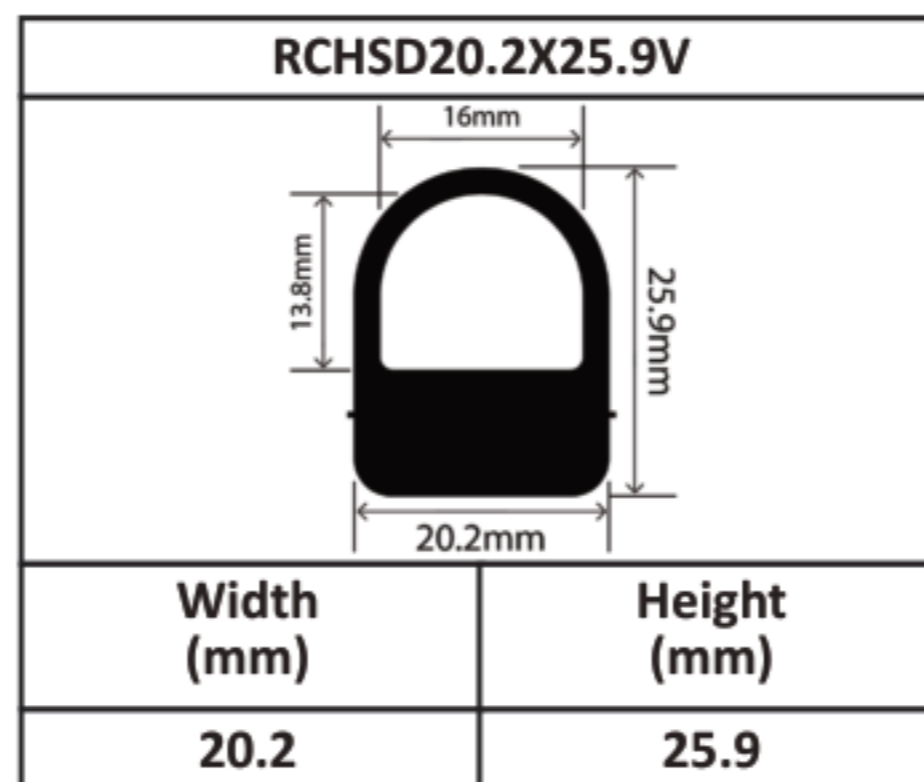

Silicone Hollow D Profiles 15mm - 70mm

Silicone Hollow D Profiles 15mm - 70mm

Silicone Hollow D Profiles 15mm - 70mm

Silicone Hollow D Profiles 15mm - 70mm

Silicone Hollow D Profiles 15mm - 70mm

Silicone Hollow D Profiles 15mm - 70mm

Silicone Hollow D Profiles 15mm - 70mm

Silicone Hollow D Profiles 15mm - 70mm

RCHSD60X80V	
	
Width (mm)	Height (mm)
60	80

RCHSD70X40V	
	
Width (mm)	Height (mm)
70	40