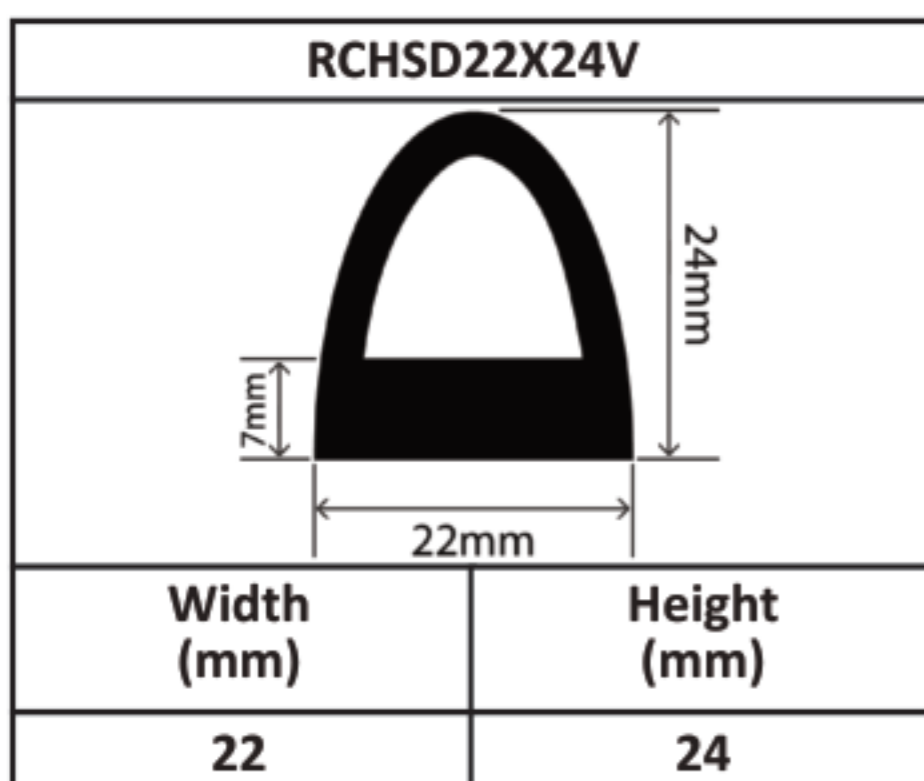

Silicone Hollow D Profiles 15mm - 70mm

Silicone Hollow D Profiles 15mm - 70mm

Silicone Hollow D Profiles 15mm - 70mm

Silicone Hollow D Profiles 15mm - 70mm

Silicone Hollow D Profiles 15mm - 70mm

Silicone Hollow D Profiles 15mm - 70mm

Silicone Hollow D Profiles 15mm - 70mm

Silicone Hollow D Profiles 15mm - 70mm

RCHSD60X80V	
	
Width (mm)	Height (mm)
60	80

RCHSD70X40V	
	
Width (mm)	Height (mm)
70	40