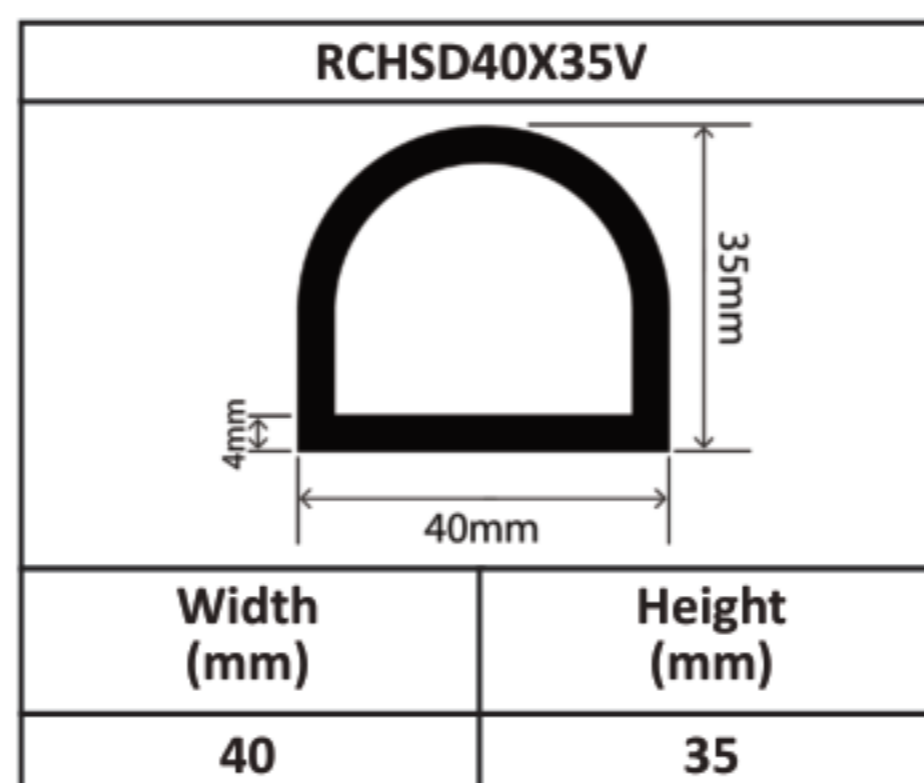

Silicone Hollow D Profiles 15mm - 70mm

Silicone Hollow D Profiles 15mm - 70mm

Silicone Hollow D Profiles 15mm - 70mm

Silicone Hollow D Profiles 15mm - 70mm

Silicone Hollow D Profiles 15mm - 70mm

Silicone Hollow D Profiles 15mm - 70mm

Silicone Hollow D Profiles 15mm - 70mm

Silicone Hollow D Profiles 15mm - 70mm

RCHSD60X80V	
	
Width (mm)	Height (mm)
60	80

RCHSD70X40V	
	
Width (mm)	Height (mm)
70	40