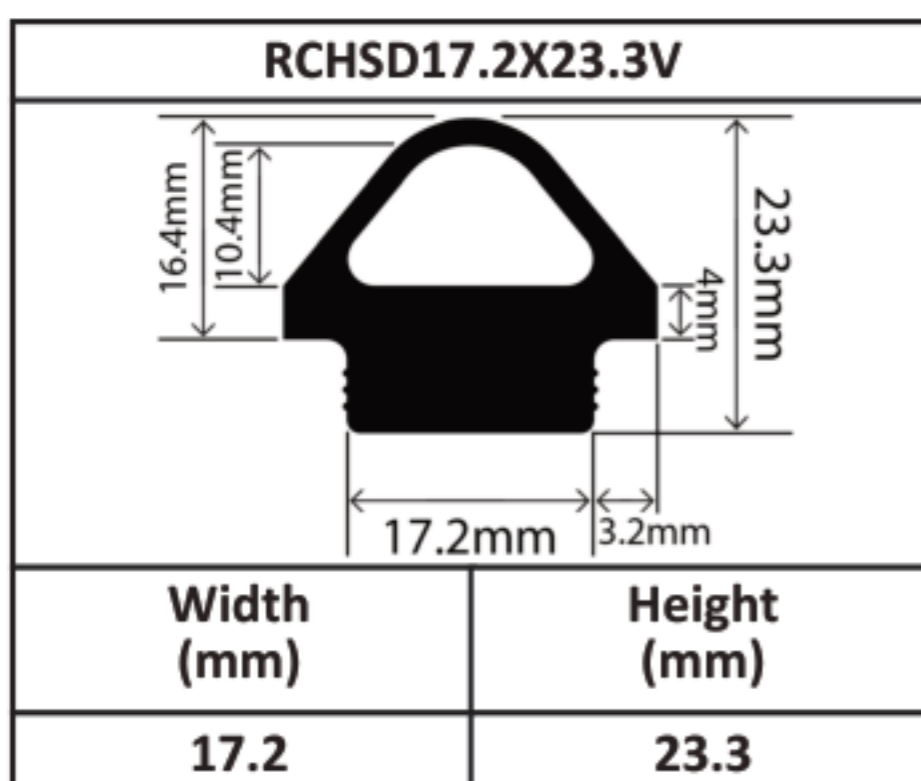

Silicone Hollow D Profiles 15mm - 70mm

Silicone Hollow D Profiles 15mm - 70mm

Silicone Hollow D Profiles 15mm - 70mm

Silicone Hollow D Profiles 15mm - 70mm

Silicone Hollow D Profiles 15mm - 70mm

Silicone Hollow D Profiles 15mm - 70mm

Silicone Hollow D Profiles 15mm - 70mm

Silicone Hollow D Profiles 15mm - 70mm

RCHSD60X80V	
	
Width (mm)	Height (mm)
60	80

RCHSD70X40V	
	
Width (mm)	Height (mm)
70	40