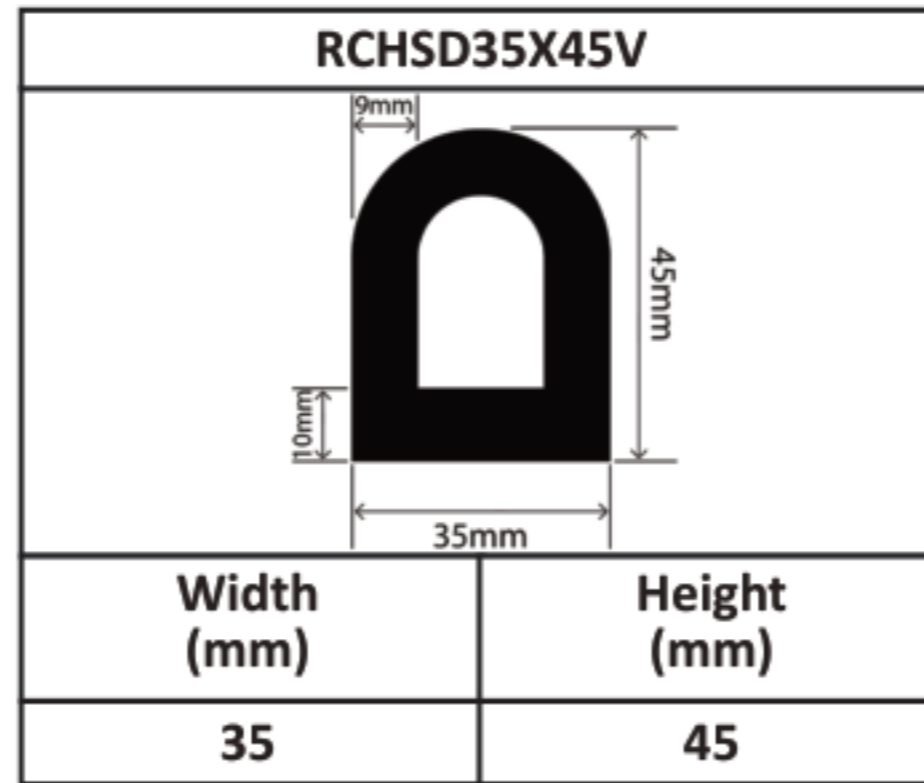

Silicone Hollow D Profiles 15mm - 70mm

Silicone Hollow D Profiles 15mm - 70mm

Silicone Hollow D Profiles 15mm - 70mm

Silicone Hollow D Profiles 15mm - 70mm

Silicone Hollow D Profiles 15mm - 70mm

Silicone Hollow D Profiles 15mm - 70mm

Silicone Hollow D Profiles 15mm - 70mm

Silicone Hollow D Profiles 15mm - 70mm

RCHSD60X80V	
	
Width (mm)	Height (mm)
60	80

RCHSD70X40V	
	
Width (mm)	Height (mm)
70	40