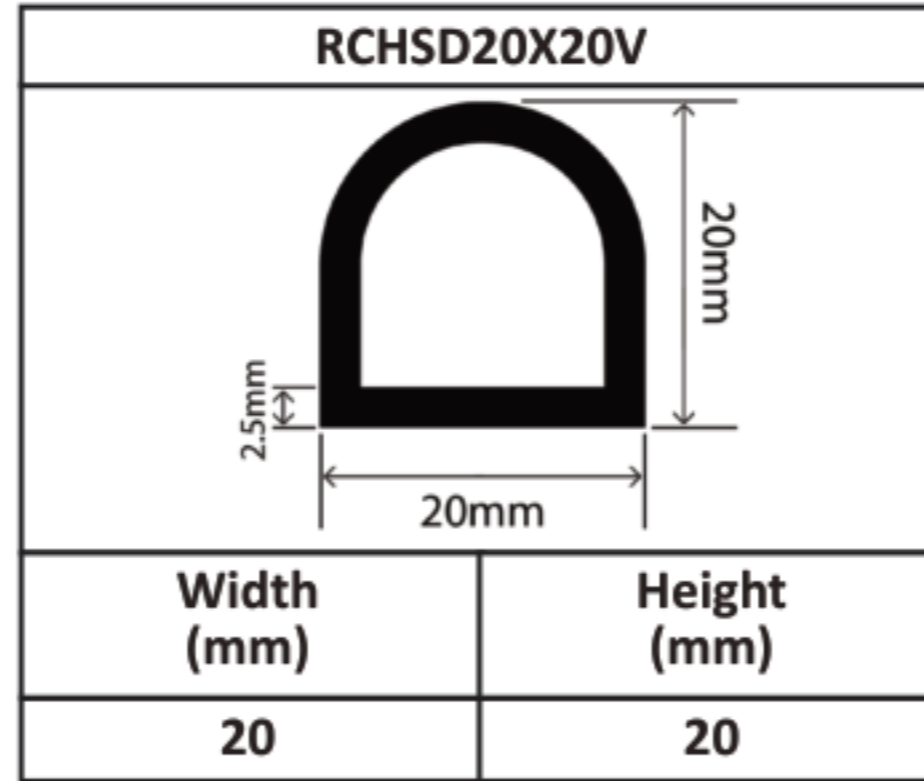

Silicone Hollow D Profiles 15mm - 70mm

Silicone Hollow D Profiles 15mm - 70mm

Silicone Hollow D Profiles 15mm - 70mm

Silicone Hollow D Profiles 15mm - 70mm

Silicone Hollow D Profiles 15mm - 70mm

Silicone Hollow D Profiles 15mm - 70mm

Silicone Hollow D Profiles 15mm - 70mm

Silicone Hollow D Profiles 15mm - 70mm

RCHSD60X80V	
	
Width (mm)	Height (mm)
60	80

RCHSD70X40V	
	
Width (mm)	Height (mm)
70	40