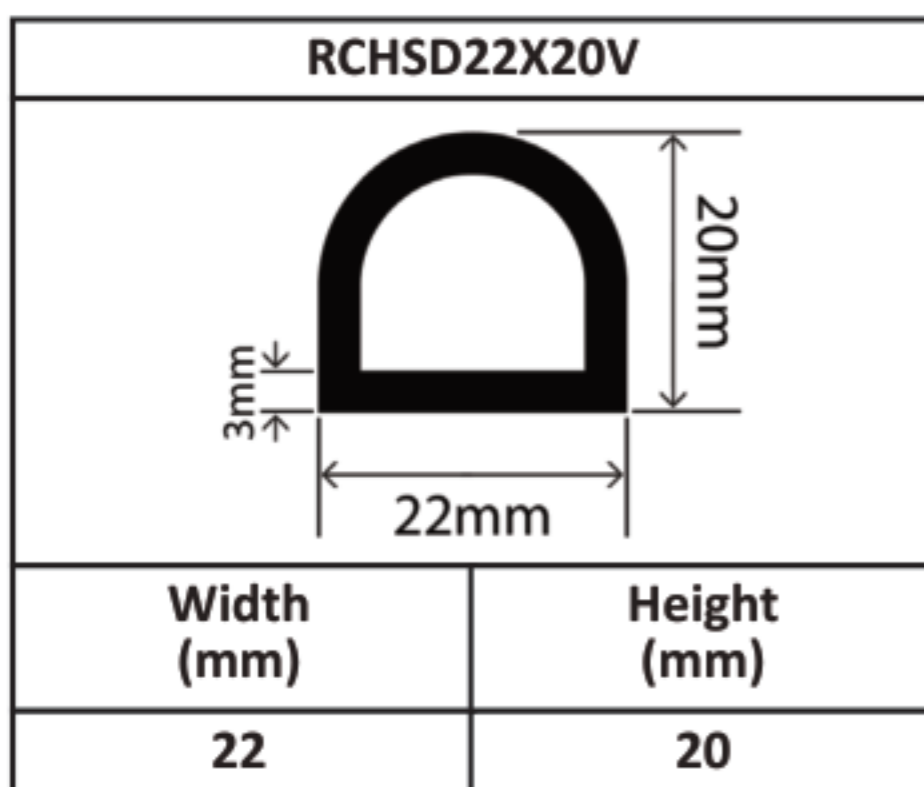

Silicone Hollow D Profiles 15mm - 70mm

Silicone Hollow D Profiles 15mm - 70mm

Silicone Hollow D Profiles 15mm - 70mm

Silicone Hollow D Profiles 15mm - 70mm

Silicone Hollow D Profiles 15mm - 70mm

Silicone Hollow D Profiles 15mm - 70mm

Silicone Hollow D Profiles 15mm - 70mm

Silicone Hollow D Profiles 15mm - 70mm

RCHSD60X80V	
	
Width (mm)	Height (mm)
60	80

RCHSD70X40V	
	
Width (mm)	Height (mm)
70	40