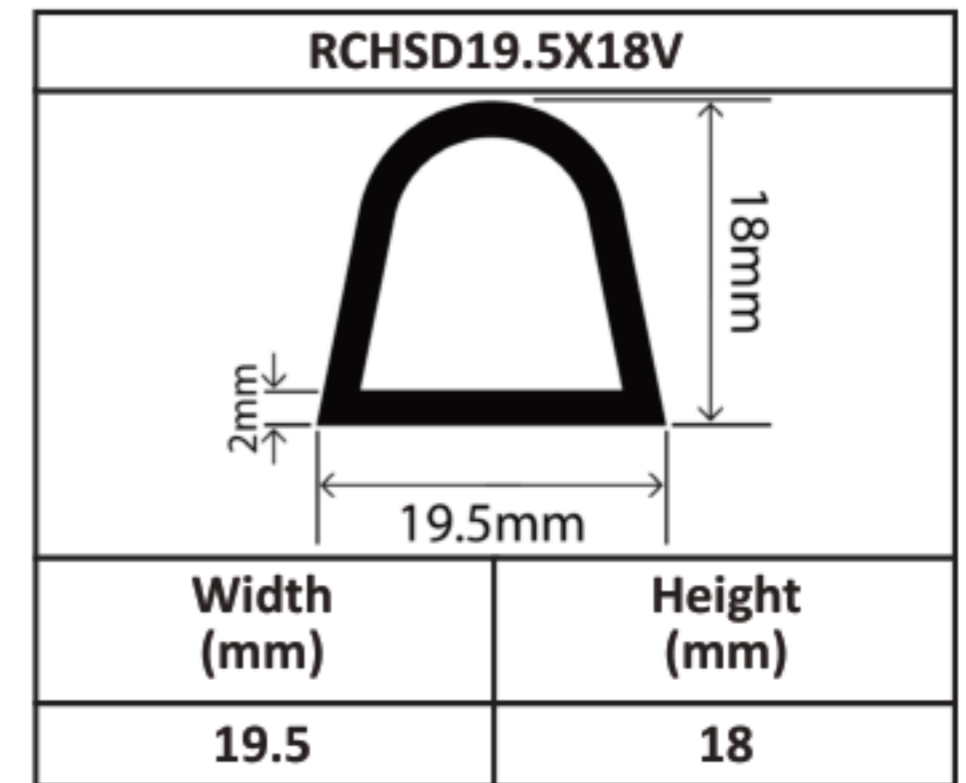

Silicone Hollow D Profiles 15mm - 70mm

Silicone Hollow D Profiles 15mm - 70mm

Silicone Hollow D Profiles 15mm - 70mm

Silicone Hollow D Profiles 15mm - 70mm

Silicone Hollow D Profiles 15mm - 70mm

Silicone Hollow D Profiles 15mm - 70mm

Silicone Hollow D Profiles 15mm - 70mm

Silicone Hollow D Profiles 15mm - 70mm

RCHSD60X80V	
	
Width (mm)	Height (mm)
60	80

RCHSD70X40V	
	
Width (mm)	Height (mm)
70	40