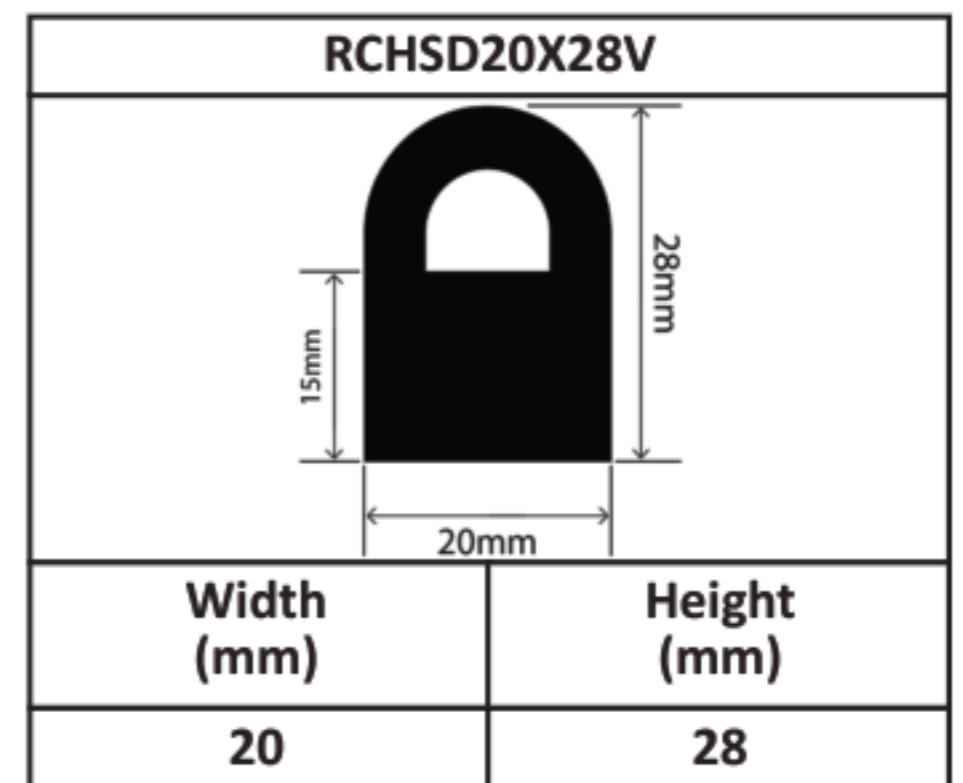

Silicone Hollow D Profiles 15mm - 70mm

Silicone Hollow D Profiles 15mm - 70mm

Silicone Hollow D Profiles 15mm - 70mm

Silicone Hollow D Profiles 15mm - 70mm

Silicone Hollow D Profiles 15mm - 70mm

Silicone Hollow D Profiles 15mm - 70mm

Silicone Hollow D Profiles 15mm - 70mm

Silicone Hollow D Profiles 15mm - 70mm

RCHSD60X80V	
	
Width (mm)	Height (mm)
60	80

RCHSD70X40V	
	
Width (mm)	Height (mm)
70	40