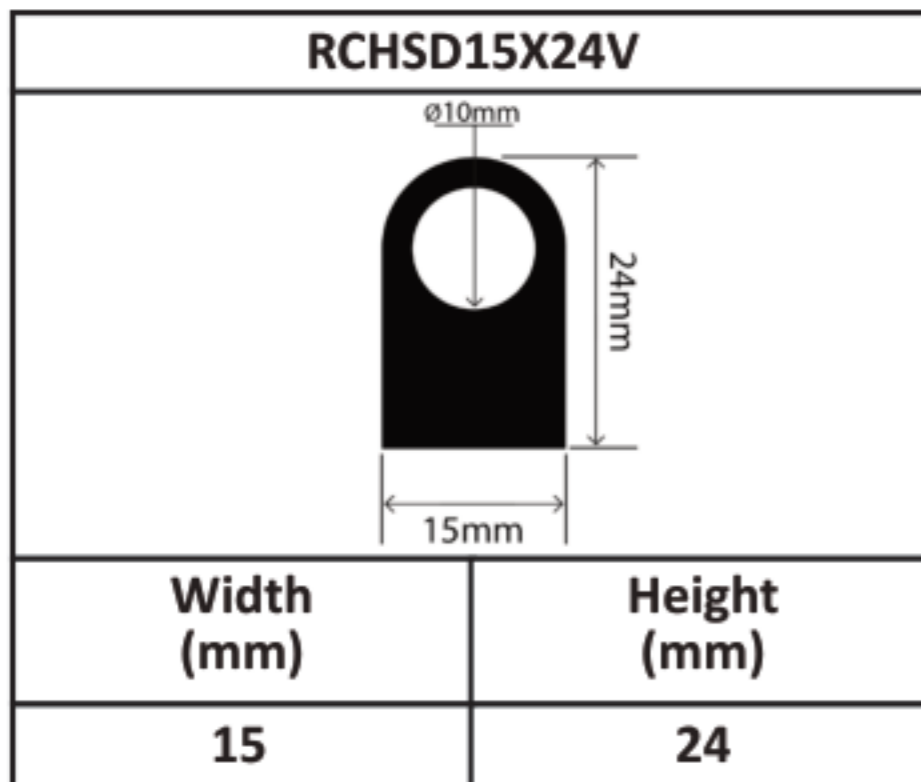

Silicone Hollow D Profiles 15mm - 70mm

Silicone Hollow D Profiles 15mm - 70mm

Silicone Hollow D Profiles 15mm - 70mm

Silicone Hollow D Profiles 15mm - 70mm

Silicone Hollow D Profiles 15mm - 70mm

Silicone Hollow D Profiles 15mm - 70mm

Silicone Hollow D Profiles 15mm - 70mm

Silicone Hollow D Profiles 15mm - 70mm

RCHSD60X80V	
	
Width (mm)	Height (mm)
60	80

RCHSD70X40V	
	
Width (mm)	Height (mm)
70	40