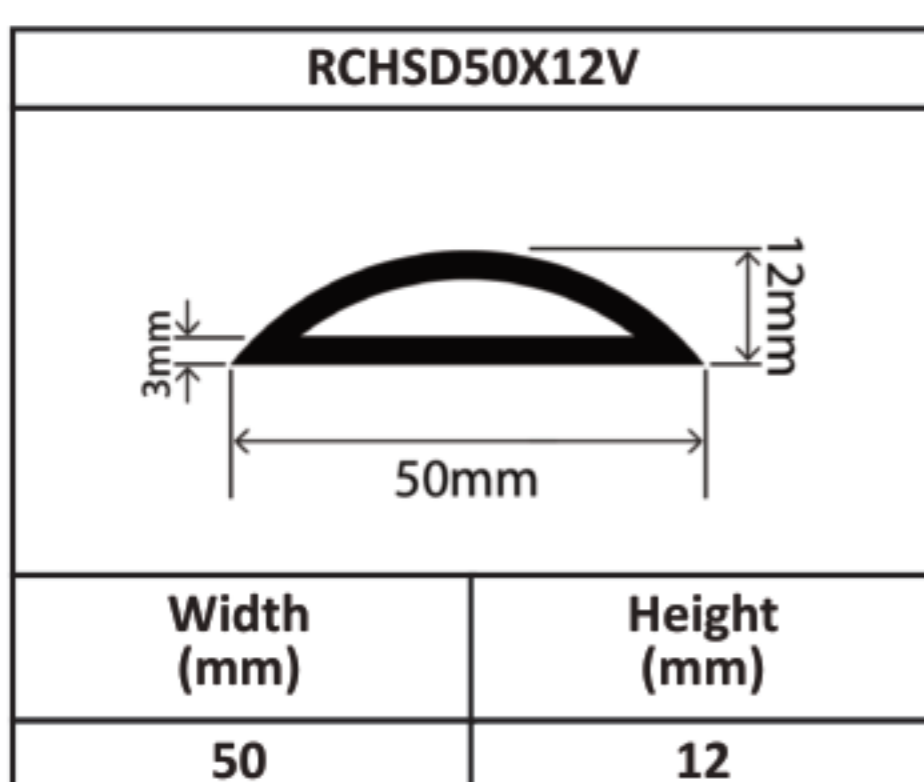

Silicone Hollow D Profiles 15mm - 70mm

Silicone Hollow D Profiles 15mm - 70mm

Silicone Hollow D Profiles 15mm - 70mm

Silicone Hollow D Profiles 15mm - 70mm

Silicone Hollow D Profiles 15mm - 70mm

Silicone Hollow D Profiles 15mm - 70mm

Silicone Hollow D Profiles 15mm - 70mm

Silicone Hollow D Profiles 15mm - 70mm

RCHSD60X80V	
	
Width (mm)	Height (mm)
60	80

RCHSD70X40V	
	
Width (mm)	Height (mm)
70	40