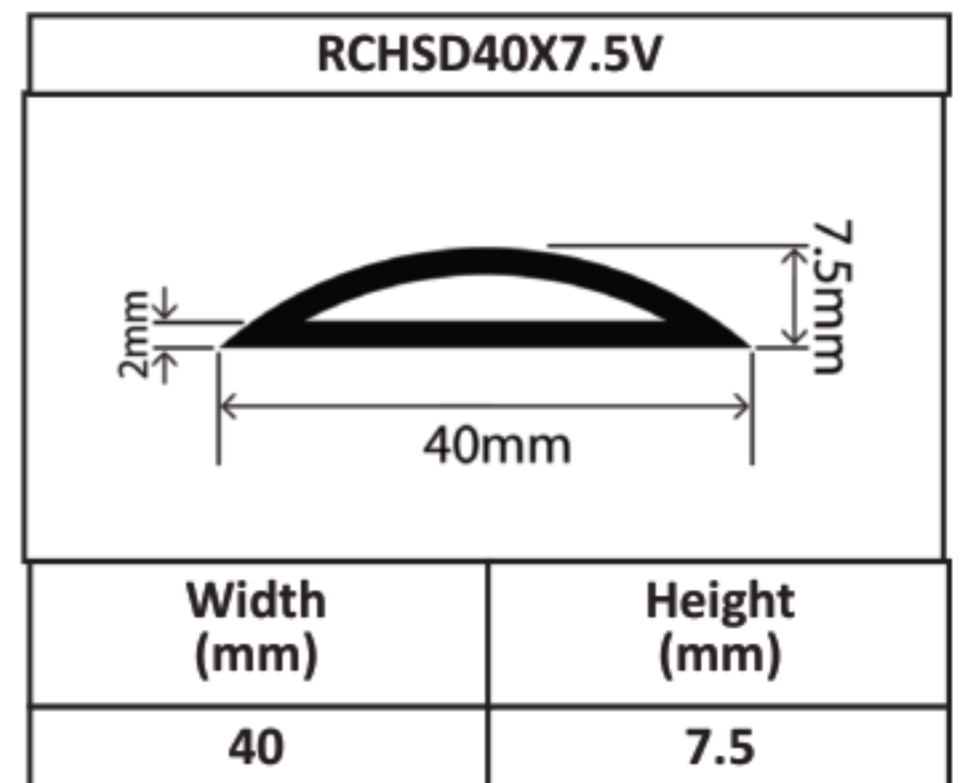

Silicone Hollow D Profiles 15mm - 70mm

Silicone Hollow D Profiles 15mm - 70mm

Silicone Hollow D Profiles 15mm - 70mm

Silicone Hollow D Profiles 15mm - 70mm

Silicone Hollow D Profiles 15mm - 70mm

Silicone Hollow D Profiles 15mm - 70mm

Silicone Hollow D Profiles 15mm - 70mm

Silicone Hollow D Profiles 15mm - 70mm

RCHSD60X80V	
	
Width (mm)	Height (mm)
60	80

RCHSD70X40V	
	
Width (mm)	Height (mm)
70	40