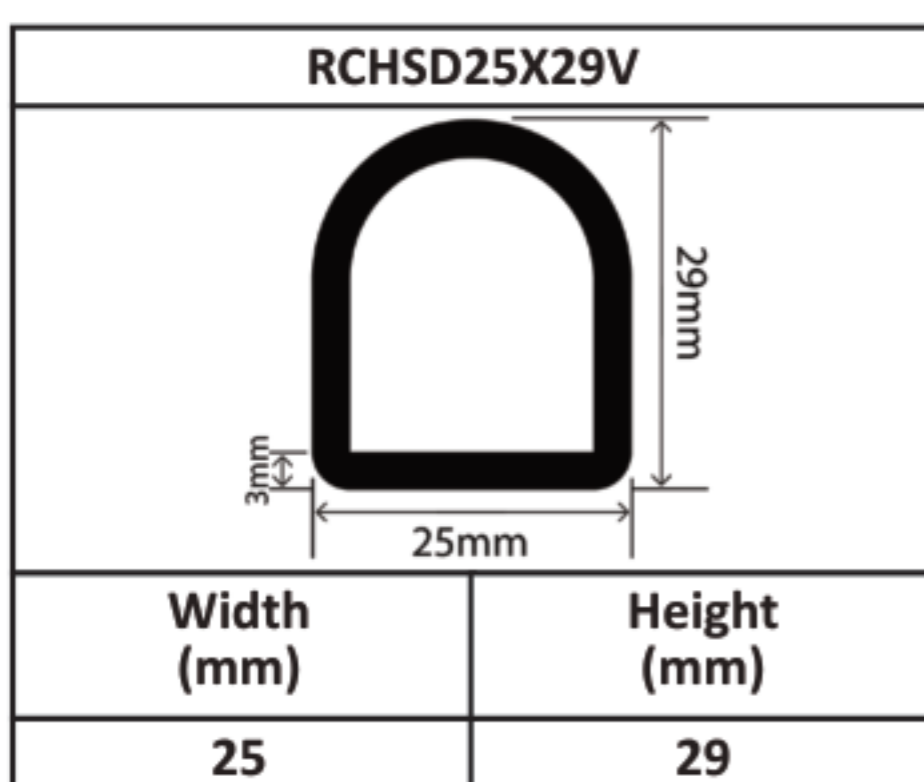

Silicone Hollow D Profiles 15mm - 70mm

Silicone Hollow D Profiles 15mm - 70mm

Silicone Hollow D Profiles 15mm - 70mm

Silicone Hollow D Profiles 15mm - 70mm

Silicone Hollow D Profiles 15mm - 70mm

Silicone Hollow D Profiles 15mm - 70mm

Silicone Hollow D Profiles 15mm - 70mm

Silicone Hollow D Profiles 15mm - 70mm

RCHSD60X80V	
	
Width (mm)	Height (mm)
60	80

RCHSD70X40V	
	
Width (mm)	Height (mm)
70	40