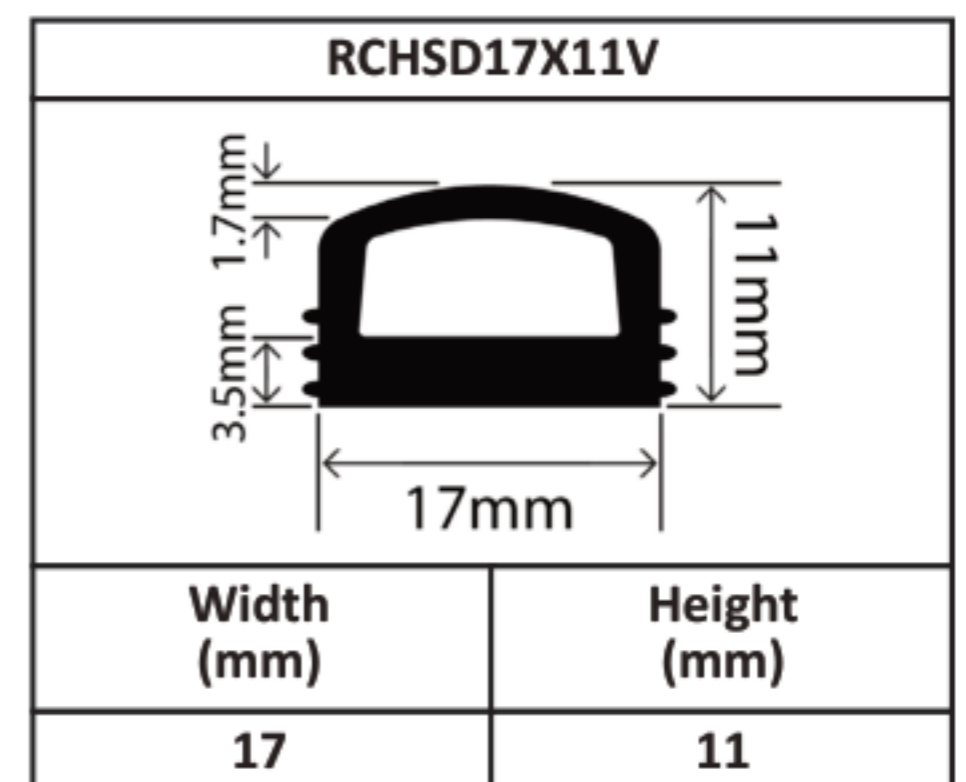

Silicone Hollow D Profiles 15mm - 70mm

Silicone Hollow D Profiles 15mm - 70mm

Silicone Hollow D Profiles 15mm - 70mm

Silicone Hollow D Profiles 15mm - 70mm

Silicone Hollow D Profiles 15mm - 70mm

Silicone Hollow D Profiles 15mm - 70mm

Silicone Hollow D Profiles 15mm - 70mm

Silicone Hollow D Profiles 15mm - 70mm

RCHSD60X80V	
	
Width (mm)	Height (mm)
60	80

RCHSD70X40V	
	
Width (mm)	Height (mm)
70	40