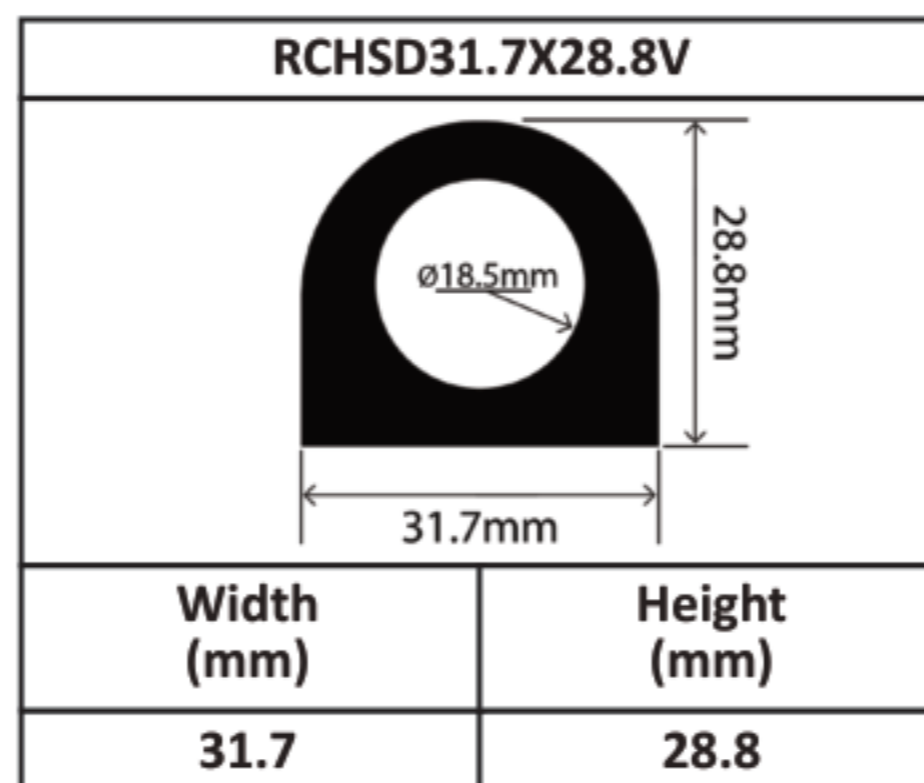

Silicone Hollow D Profiles 15mm - 70mm

Silicone Hollow D Profiles 15mm - 70mm

Silicone Hollow D Profiles 15mm - 70mm

Silicone Hollow D Profiles 15mm - 70mm

Silicone Hollow D Profiles 15mm - 70mm

Silicone Hollow D Profiles 15mm - 70mm

Silicone Hollow D Profiles 15mm - 70mm

Silicone Hollow D Profiles 15mm - 70mm

RCHSD60X80V	
	
Width (mm)	Height (mm)
60	80

RCHSD70X40V	
	
Width (mm)	Height (mm)
70	40