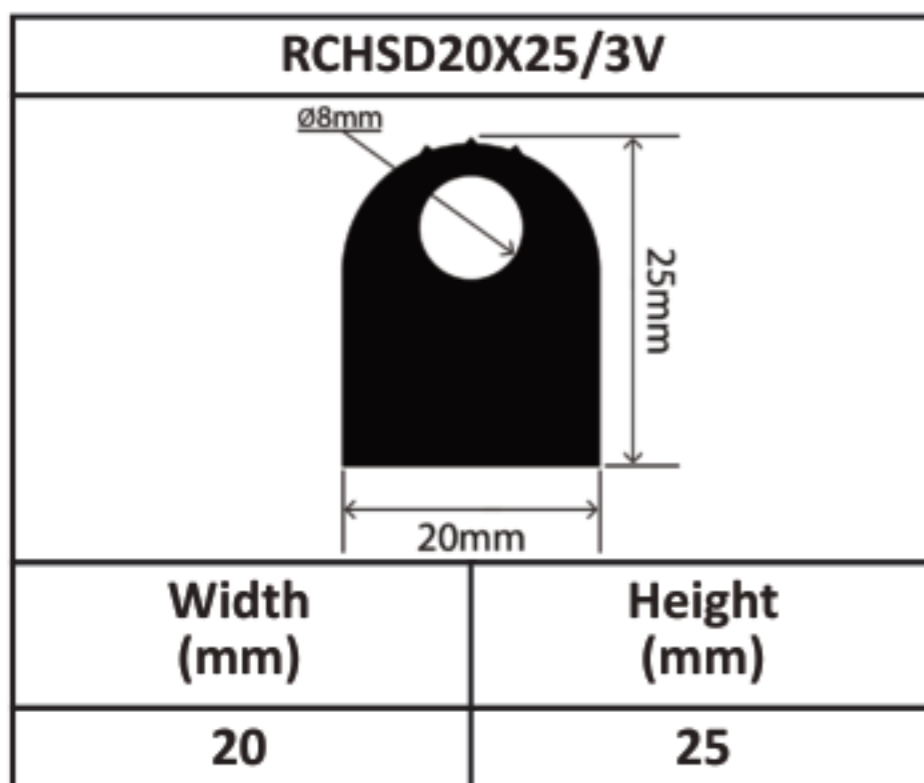

Silicone Hollow D Profiles 15mm - 70mm

Silicone Hollow D Profiles 15mm - 70mm

Silicone Hollow D Profiles 15mm - 70mm

Silicone Hollow D Profiles 15mm - 70mm

Silicone Hollow D Profiles 15mm - 70mm

Silicone Hollow D Profiles 15mm - 70mm

Silicone Hollow D Profiles 15mm - 70mm

Silicone Hollow D Profiles 15mm - 70mm

RCHSD60X80V	
	
Width (mm)	Height (mm)
60	80

RCHSD70X40V	
	
Width (mm)	Height (mm)
70	40