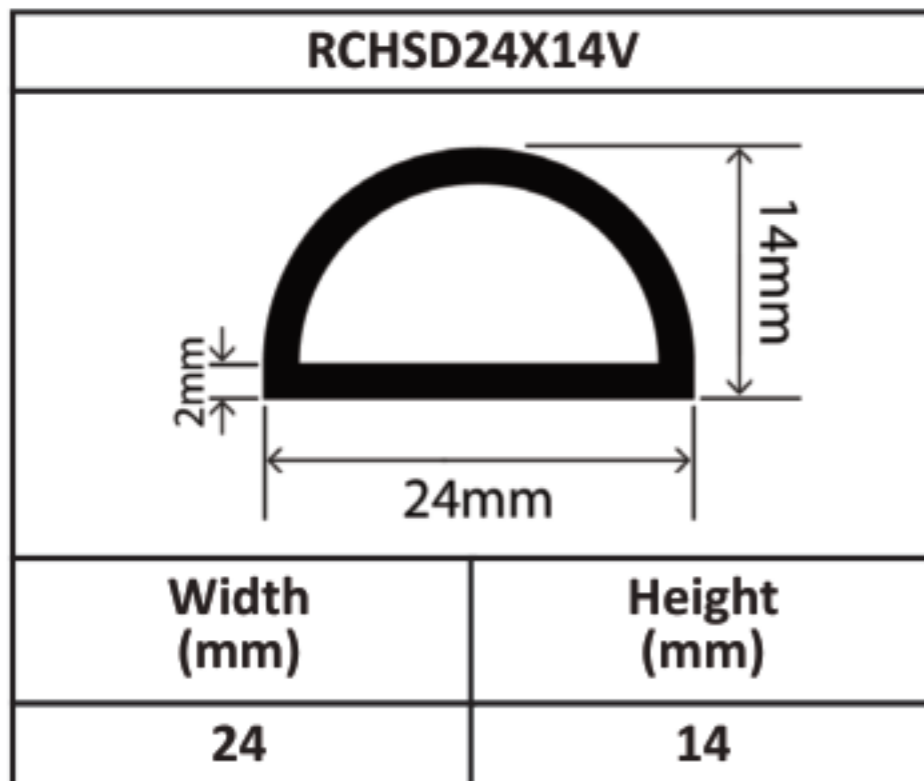

Silicone Hollow D Profiles 15mm - 70mm

Silicone Hollow D Profiles 15mm - 70mm

Silicone Hollow D Profiles 15mm - 70mm

Silicone Hollow D Profiles 15mm - 70mm

Silicone Hollow D Profiles 15mm - 70mm

Silicone Hollow D Profiles 15mm - 70mm

Silicone Hollow D Profiles 15mm - 70mm

Silicone Hollow D Profiles 15mm - 70mm

RCHSD60X80V	
	
Width (mm)	Height (mm)
60	80

RCHSD70X40V	
	
Width (mm)	Height (mm)
70	40