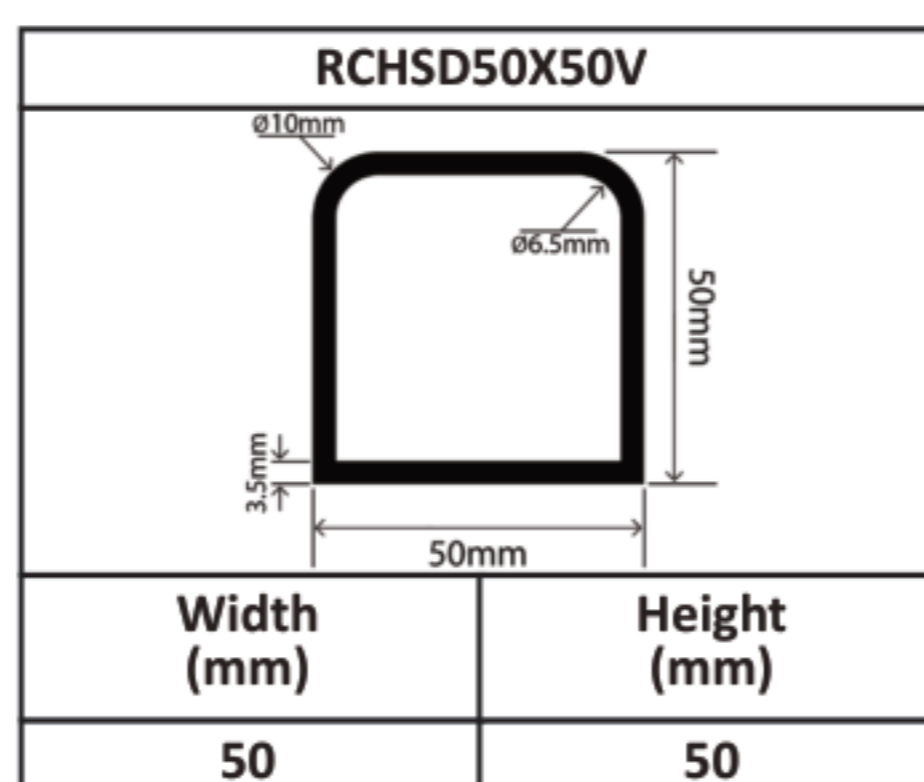

Silicone Hollow D Profiles 15mm - 70mm

Silicone Hollow D Profiles 15mm - 70mm

Silicone Hollow D Profiles 15mm - 70mm

Silicone Hollow D Profiles 15mm - 70mm

Silicone Hollow D Profiles 15mm - 70mm

Silicone Hollow D Profiles 15mm - 70mm

Silicone Hollow D Profiles 15mm - 70mm

Silicone Hollow D Profiles 15mm - 70mm

RCHSD60X80V	
	
Width (mm)	Height (mm)
60	80

RCHSD70X40V	
	
Width (mm)	Height (mm)
70	40