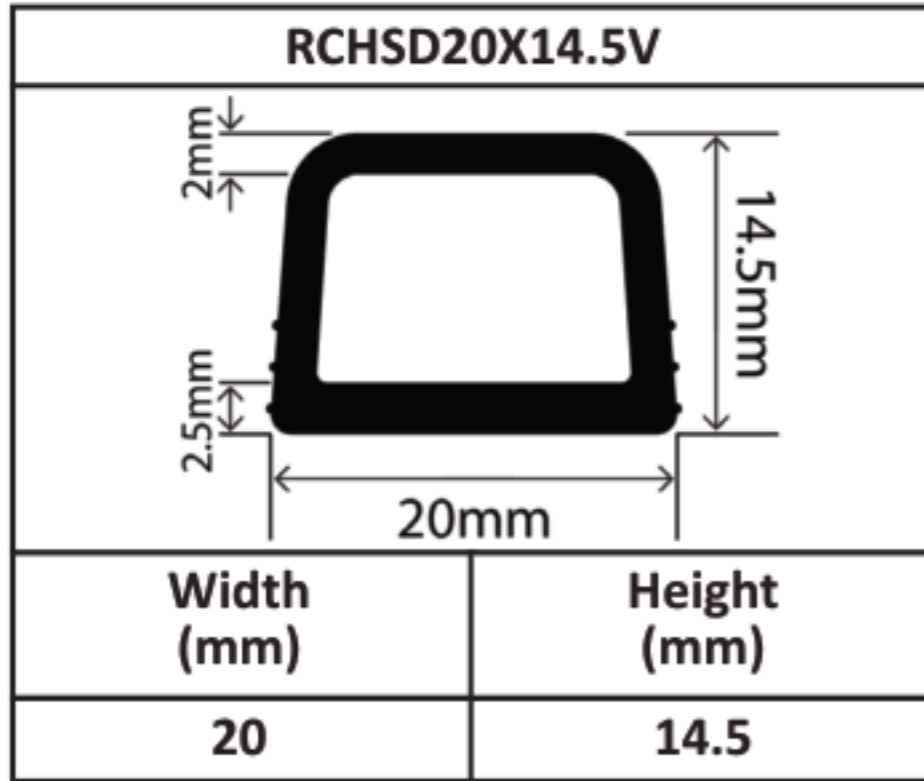

Silicone Hollow D Profiles 15mm - 70mm

Silicone Hollow D Profiles 15mm - 70mm

Silicone Hollow D Profiles 15mm - 70mm

Silicone Hollow D Profiles 15mm - 70mm

Silicone Hollow D Profiles 15mm - 70mm

Silicone Hollow D Profiles 15mm - 70mm

Silicone Hollow D Profiles 15mm - 70mm

Silicone Hollow D Profiles 15mm - 70mm

RCHSD60X80V	
	
Width (mm)	Height (mm)
60	80

RCHSD70X40V	
	
Width (mm)	Height (mm)
70	40