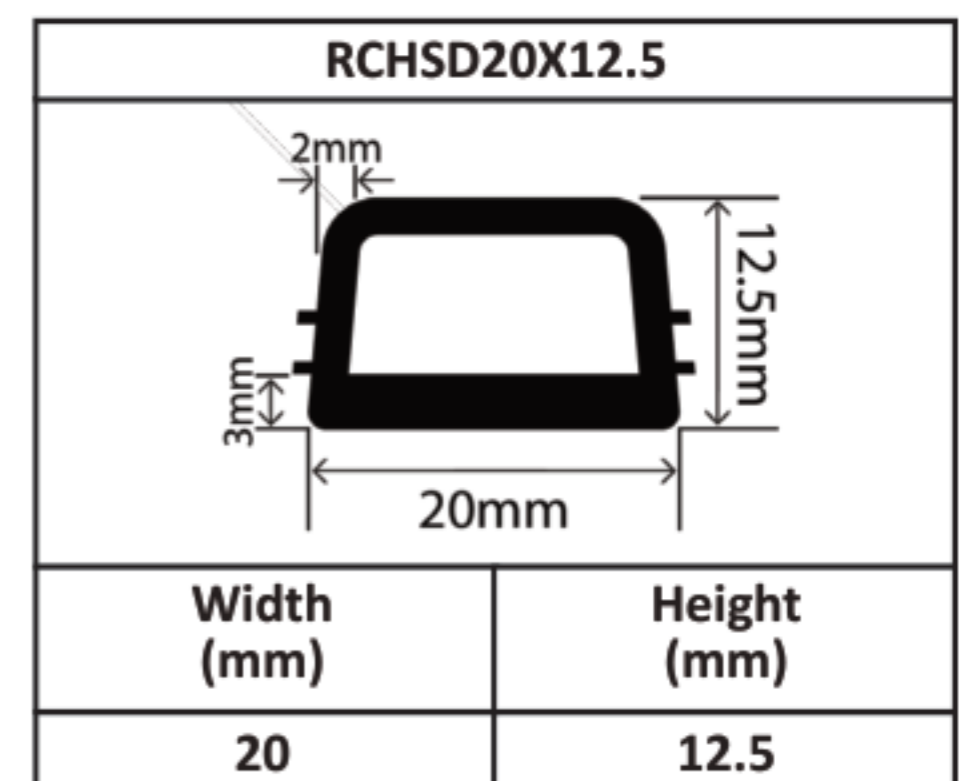

Silicone Hollow D Profiles 15mm - 70mm

Silicone Hollow D Profiles 15mm - 70mm

Silicone Hollow D Profiles 15mm - 70mm

Silicone Hollow D Profiles 15mm - 70mm

Silicone Hollow D Profiles 15mm - 70mm

Silicone Hollow D Profiles 15mm - 70mm

Silicone Hollow D Profiles 15mm - 70mm

Silicone Hollow D Profiles 15mm - 70mm

RCHSD60X80V	
	
Width (mm)	Height (mm)
60	80

RCHSD70X40V	
	
Width (mm)	Height (mm)
70	40