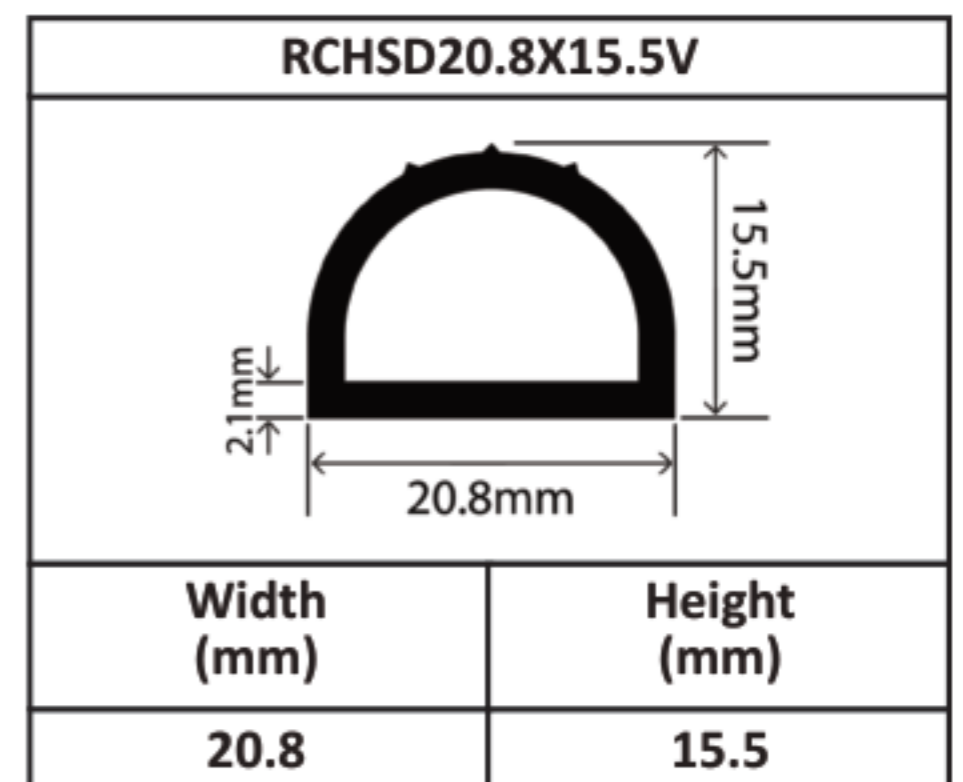

Silicone Hollow D Profiles 15mm - 70mm

Silicone Hollow D Profiles 15mm - 70mm

Silicone Hollow D Profiles 15mm - 70mm

Silicone Hollow D Profiles 15mm - 70mm

Silicone Hollow D Profiles 15mm - 70mm

Silicone Hollow D Profiles 15mm - 70mm

Silicone Hollow D Profiles 15mm - 70mm

Silicone Hollow D Profiles 15mm - 70mm

RCHSD60X80V	
	
Width (mm)	Height (mm)
60	80

RCHSD70X40V	
	
Width (mm)	Height (mm)
70	40