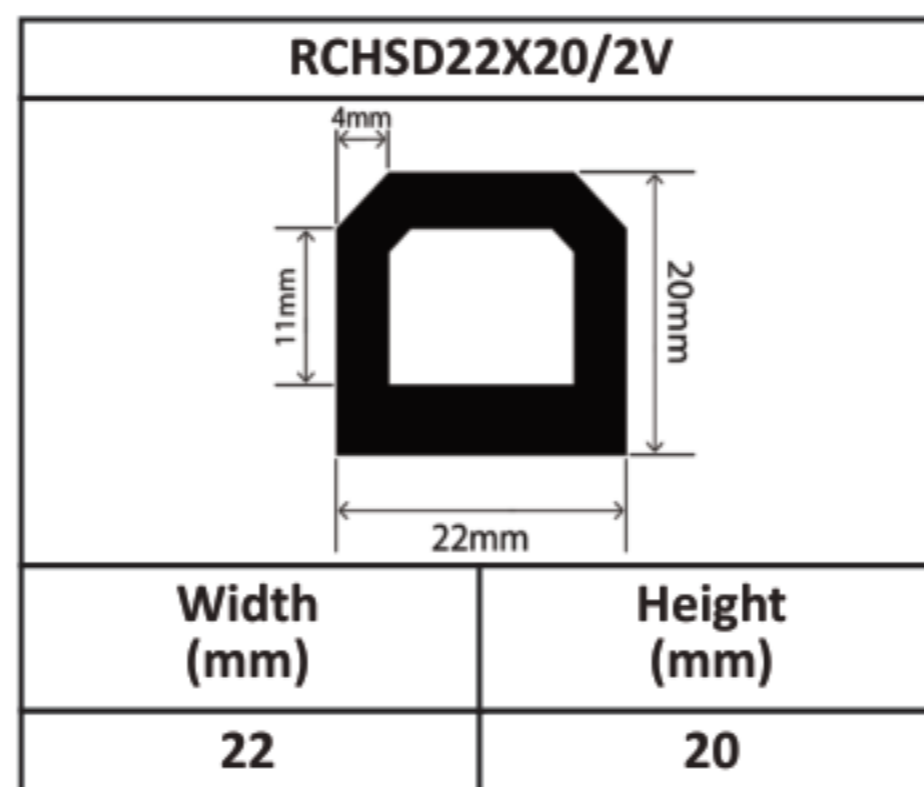

Silicone Hollow D Profiles 15mm - 70mm

Silicone Hollow D Profiles 15mm - 70mm

Silicone Hollow D Profiles 15mm - 70mm

Silicone Hollow D Profiles 15mm - 70mm

Silicone Hollow D Profiles 15mm - 70mm

Silicone Hollow D Profiles 15mm - 70mm

Silicone Hollow D Profiles 15mm - 70mm

Silicone Hollow D Profiles 15mm - 70mm

RCHSD60X80V	
	
Width (mm)	Height (mm)
60	80

RCHSD70X40V	
	
Width (mm)	Height (mm)
70	40