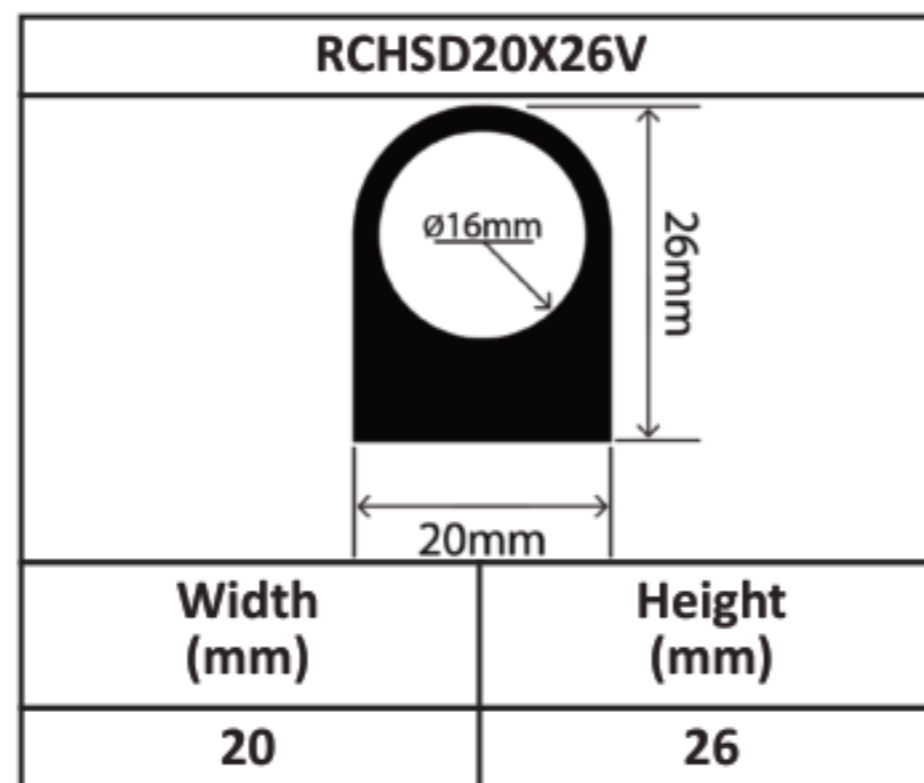

Silicone Hollow D Profiles 15mm - 70mm

Silicone Hollow D Profiles 15mm - 70mm

Silicone Hollow D Profiles 15mm - 70mm

Silicone Hollow D Profiles 15mm - 70mm

Silicone Hollow D Profiles 15mm - 70mm

Silicone Hollow D Profiles 15mm - 70mm

Silicone Hollow D Profiles 15mm - 70mm

Silicone Hollow D Profiles 15mm - 70mm

RCHSD60X80V	
	
Width (mm)	Height (mm)
60	80

RCHSD70X40V	
	
Width (mm)	Height (mm)
70	40