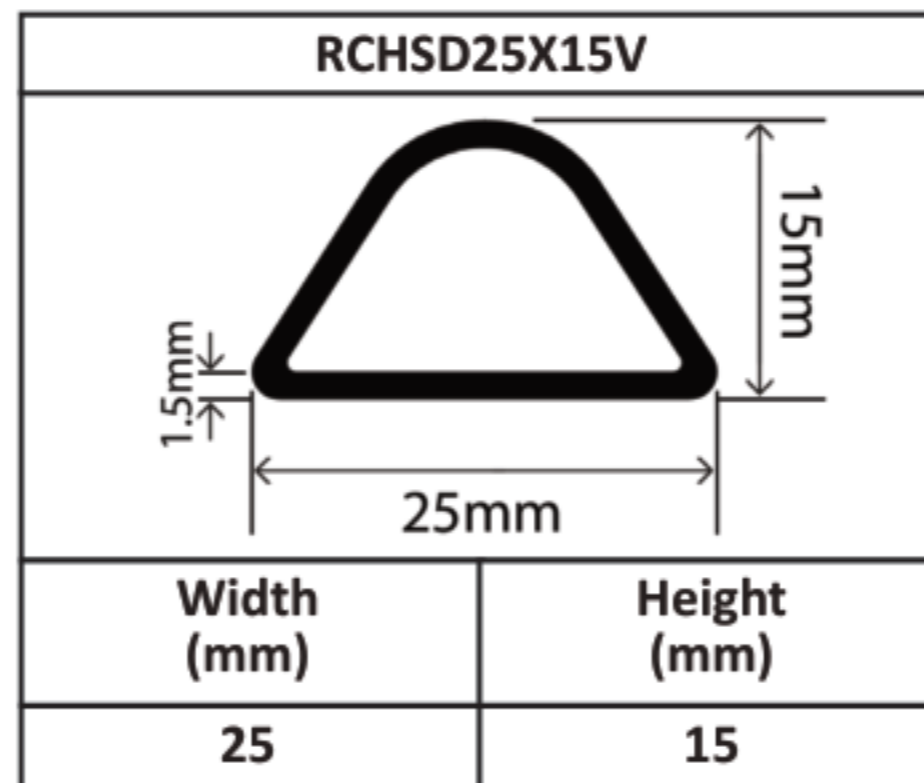

Silicone Hollow D Profiles 15mm - 70mm

Silicone Hollow D Profiles 15mm - 70mm

Silicone Hollow D Profiles 15mm - 70mm

Silicone Hollow D Profiles 15mm - 70mm

Silicone Hollow D Profiles 15mm - 70mm

Silicone Hollow D Profiles 15mm - 70mm

Silicone Hollow D Profiles 15mm - 70mm

Silicone Hollow D Profiles 15mm - 70mm

RCHSD60X80V	
	
Width (mm)	Height (mm)
60	80

RCHSD70X40V	
	
Width (mm)	Height (mm)
70	40