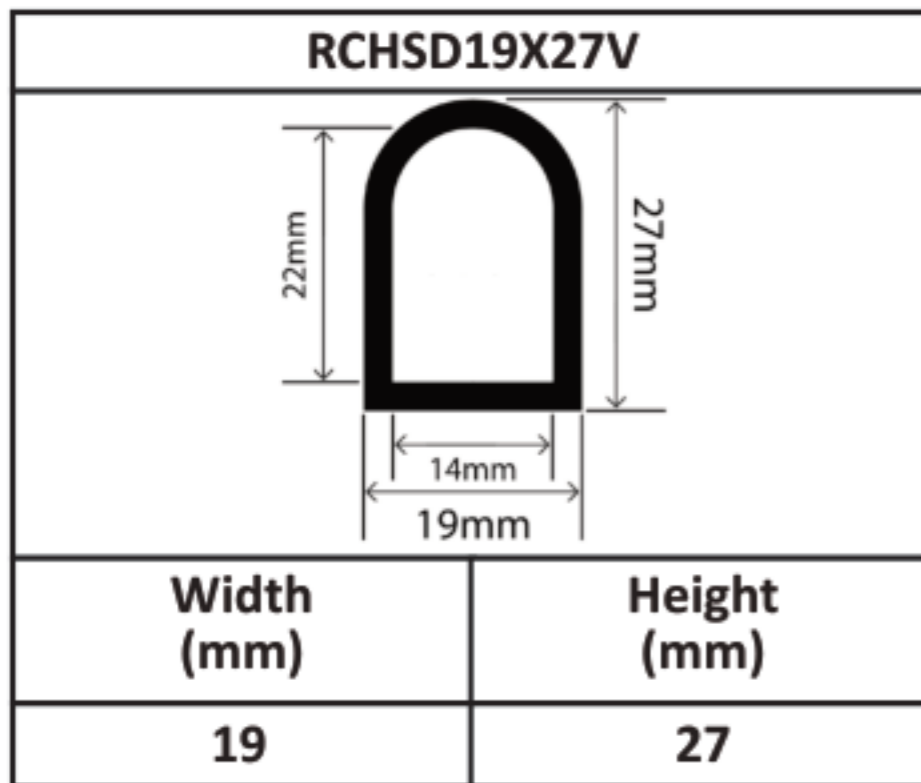

Silicone Hollow D Profiles 15mm - 70mm

Silicone Hollow D Profiles 15mm - 70mm

Silicone Hollow D Profiles 15mm - 70mm

Silicone Hollow D Profiles 15mm - 70mm

Silicone Hollow D Profiles 15mm - 70mm

Silicone Hollow D Profiles 15mm - 70mm

Silicone Hollow D Profiles 15mm - 70mm

Silicone Hollow D Profiles 15mm - 70mm

RCHSD60X80V	
	
Width (mm)	Height (mm)
60	80

RCHSD70X40V	
	
Width (mm)	Height (mm)
70	40