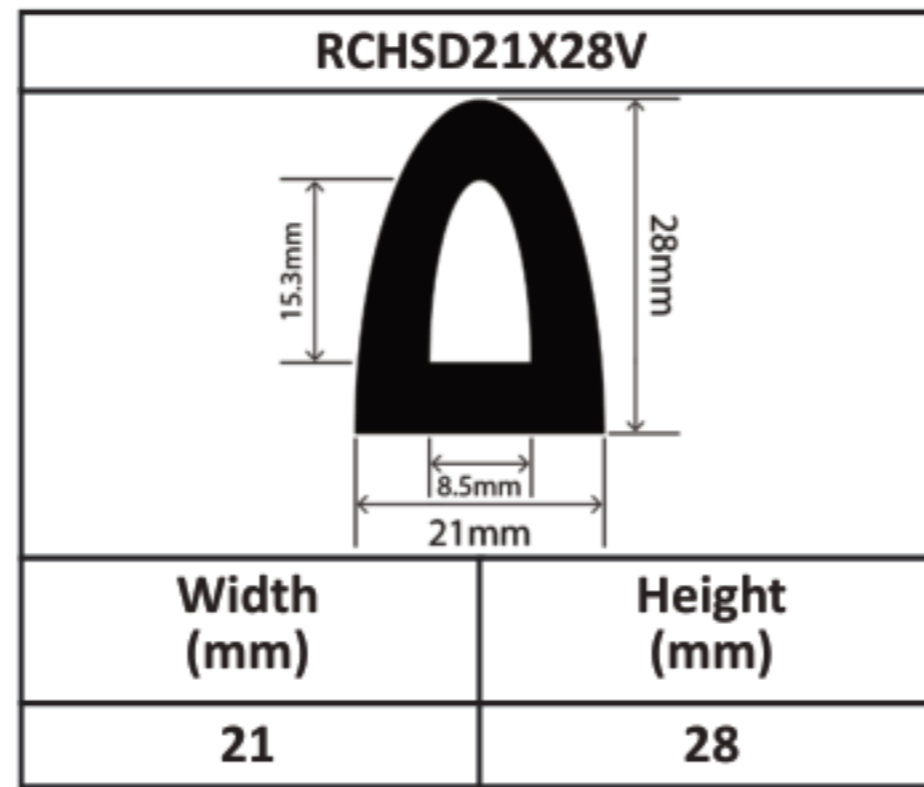

Silicone Hollow D Profiles 15mm - 70mm

Silicone Hollow D Profiles 15mm - 70mm

Silicone Hollow D Profiles 15mm - 70mm

Silicone Hollow D Profiles 15mm - 70mm

Silicone Hollow D Profiles 15mm - 70mm

Silicone Hollow D Profiles 15mm - 70mm

Silicone Hollow D Profiles 15mm - 70mm

Silicone Hollow D Profiles 15mm - 70mm

RCHSD60X80V	
	
Width (mm)	Height (mm)
60	80

RCHSD70X40V	
	
Width (mm)	Height (mm)
70	40