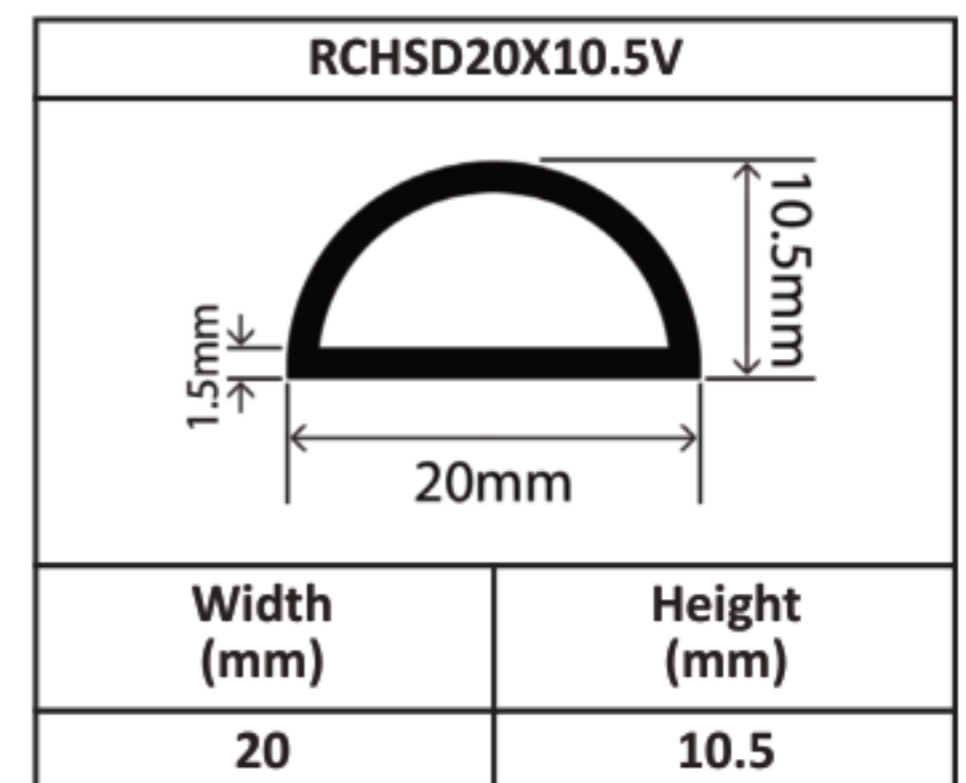

Silicone Hollow D Profiles 15mm - 70mm

Silicone Hollow D Profiles 15mm - 70mm

Silicone Hollow D Profiles 15mm - 70mm

Silicone Hollow D Profiles 15mm - 70mm

Silicone Hollow D Profiles 15mm - 70mm

Silicone Hollow D Profiles 15mm - 70mm

Silicone Hollow D Profiles 15mm - 70mm

Silicone Hollow D Profiles 15mm - 70mm

RCHSD60X80V	
	
Width (mm)	Height (mm)
60	80

RCHSD70X40V	
	
Width (mm)	Height (mm)
70	40