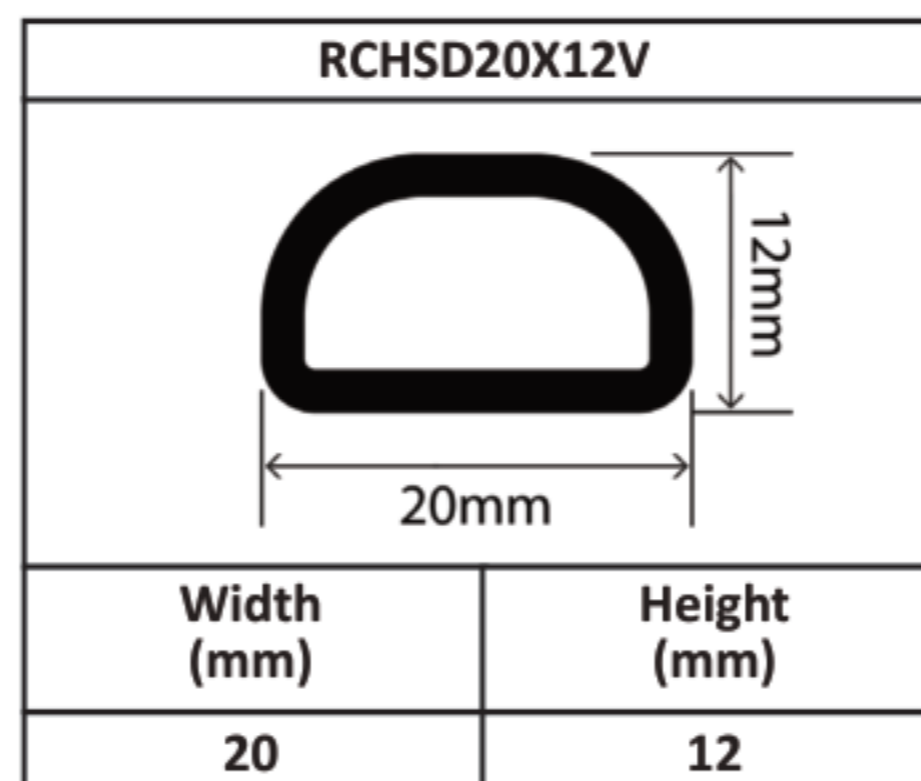

Silicone Hollow D Profiles 15mm - 70mm

Silicone Hollow D Profiles 15mm - 70mm

Silicone Hollow D Profiles 15mm - 70mm

Silicone Hollow D Profiles 15mm - 70mm

Silicone Hollow D Profiles 15mm - 70mm

Silicone Hollow D Profiles 15mm - 70mm

Silicone Hollow D Profiles 15mm - 70mm

Silicone Hollow D Profiles 15mm - 70mm

RCHSD60X80V	
	
Width (mm)	Height (mm)
60	80

RCHSD70X40V	
	
Width (mm)	Height (mm)
70	40