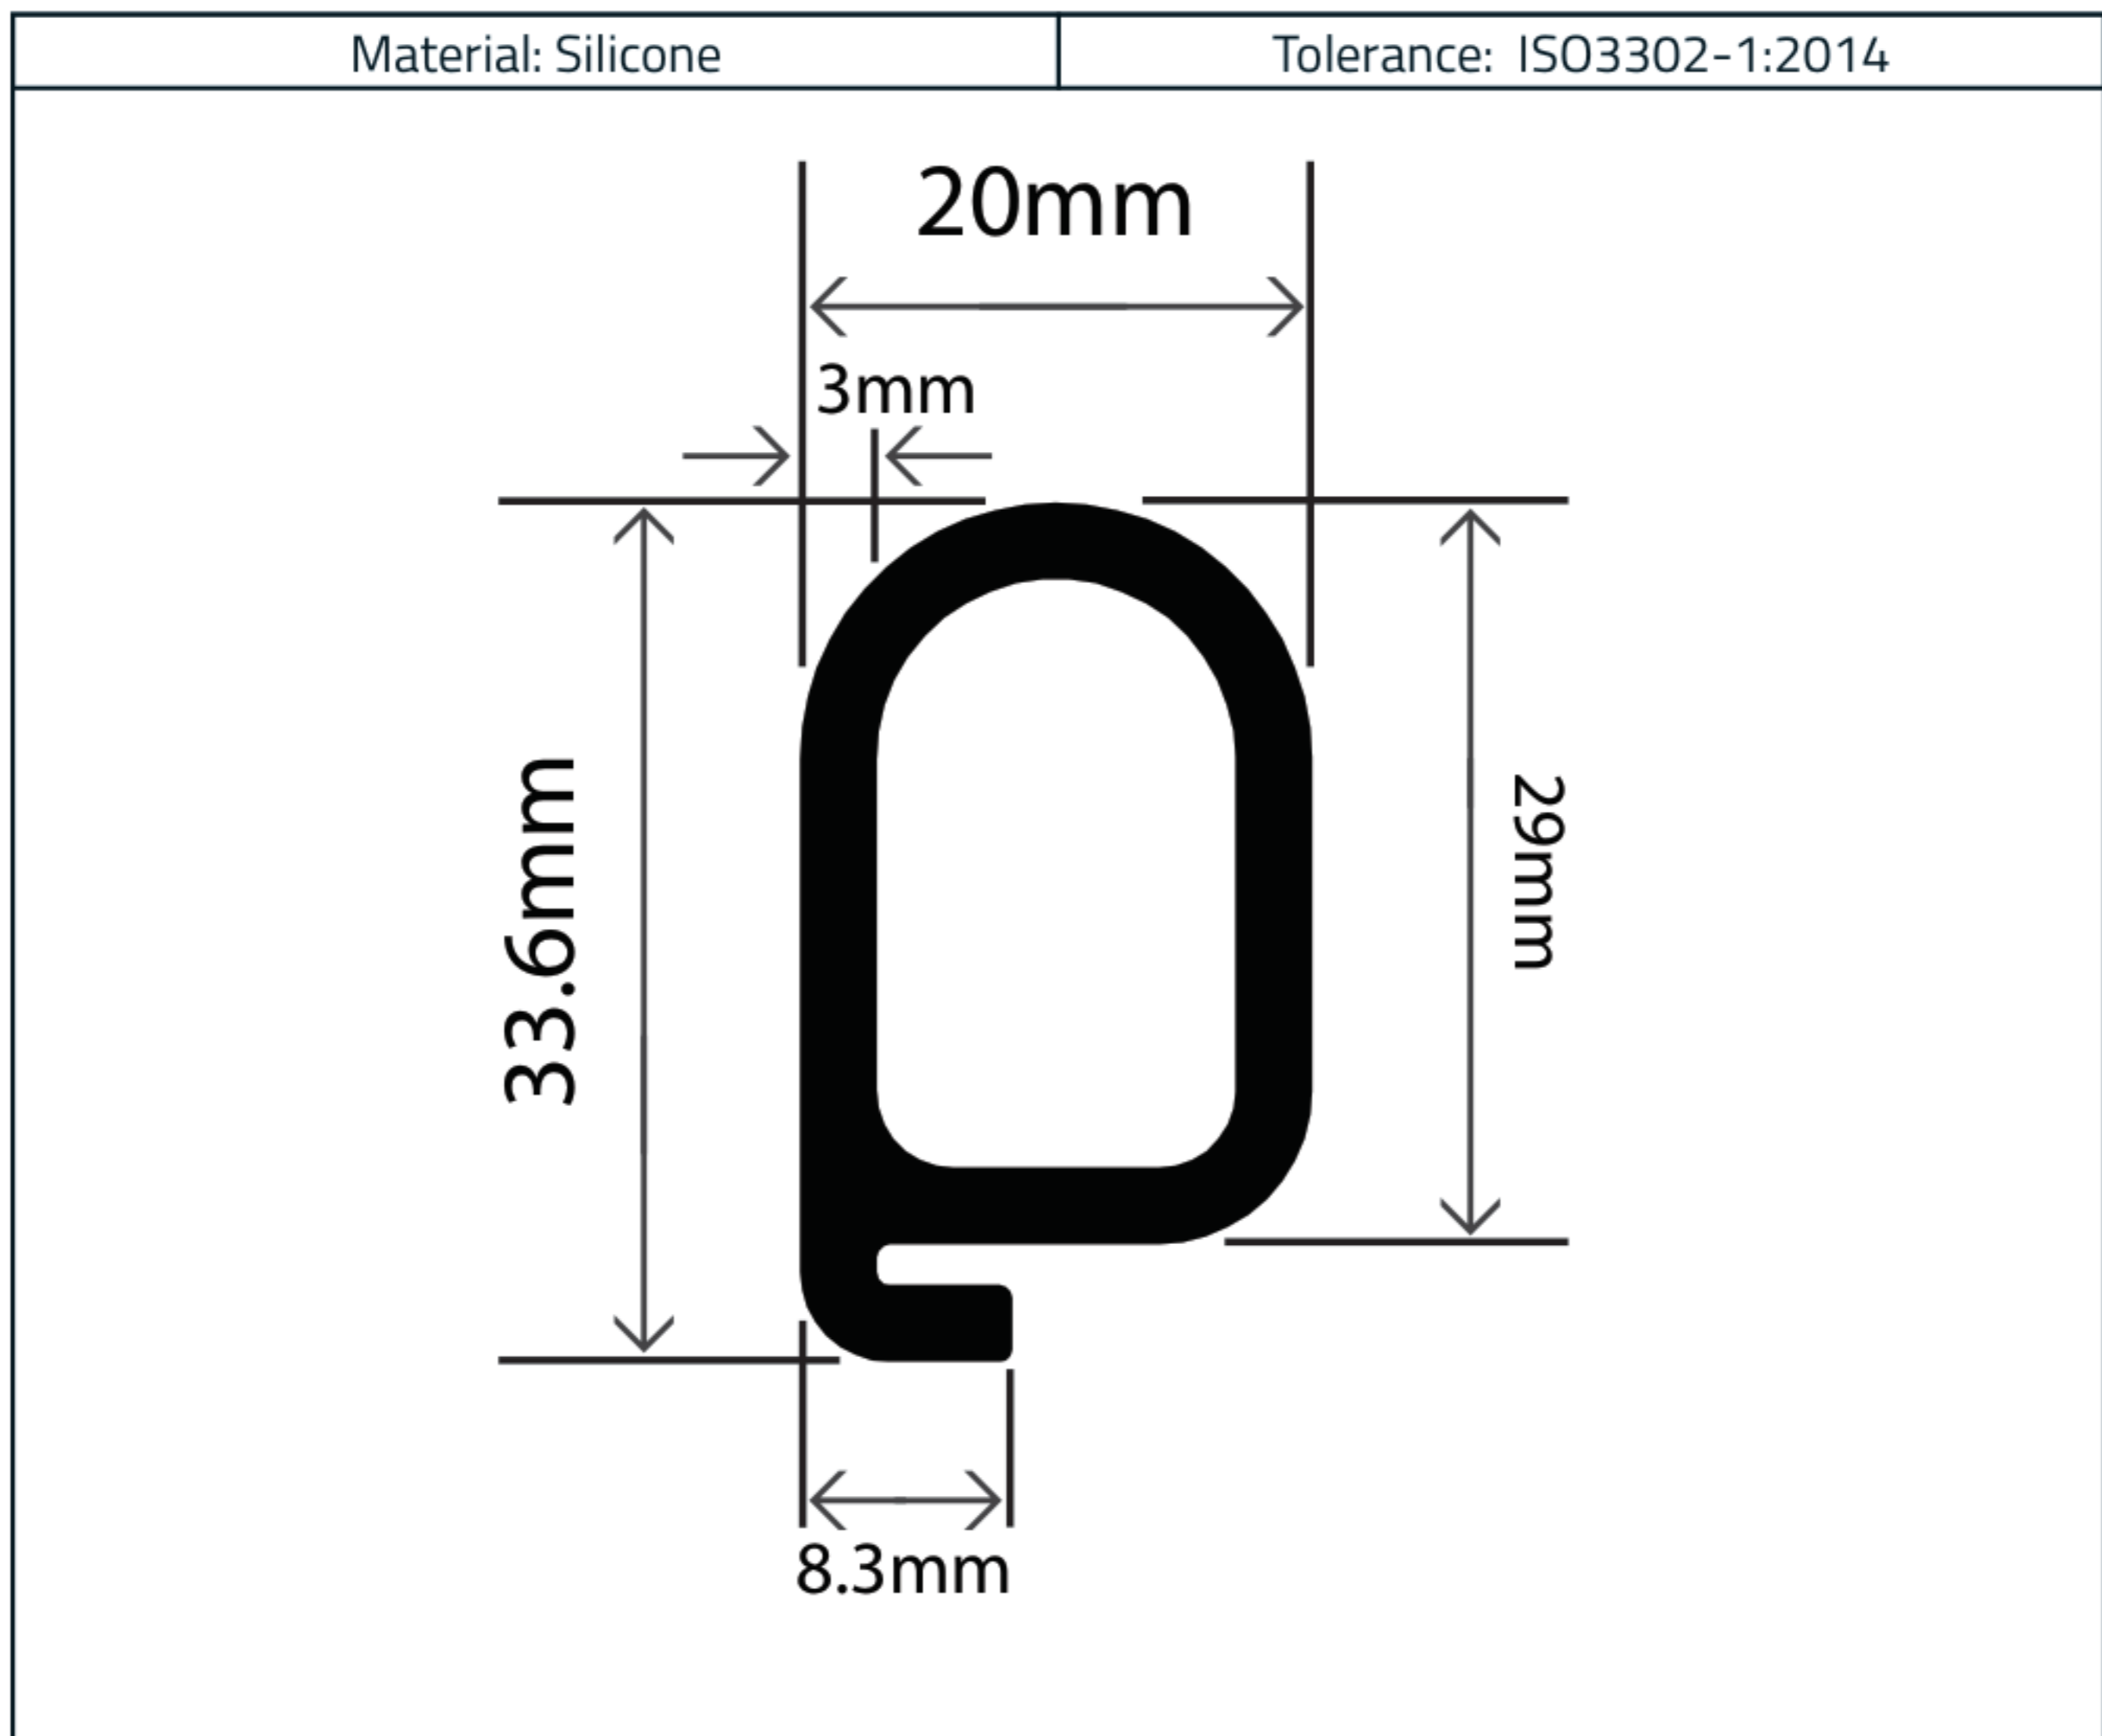

Silicone E Seal Profile 20mm x 33.6mm

Product Code: RCSES20X33.6S

Measurements:

| Height | Width |
|--------|-------|
| 33.6mm | 20mm |

The information contained on this product information sheet is to be used as guidance. The advice is given in good faith and does not constitute any guarantee or recommendation for suitability. The Rubber Company cannot be held liable for any damage caused by incorrect installation. We hereby reserve the right to change the technical information herewith without notification or prior agreement.

Technical Data

| Properties | Test Method | Values |
|-----------------------------------------|---------------|----------------------|
| Hardness (Shore A) | - | 60° |
| Tensile Strength | DIN 53504 S1 | 11 N/mm ² |
| Elongation at Break | DIN 53504 S1 | 440% |
| Tear Resistance | ASTM D624 B | 24 N/mm |
| Rebound Resilience | DIN 53512 | 57% |
| Compression Set (50% 23°C for 22 hours) | DIN ISO 815-B | 31% |