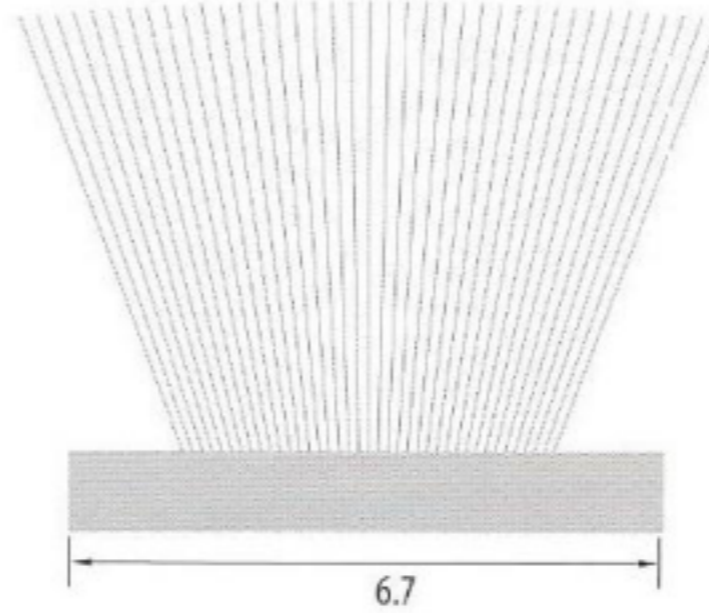

### Standard Pile

PRODUCT CODE	COLOUR	BASE	HEIGHT	COIL LENGTH
RP048-350GS01	Grey	4.8mm	3.5mm	800m
RP048-550GS01	Grey	4.8mm	5.5mm	500m
RP048-600GS01	Grey	4.8mm	6.0mm	450m
RP048-800GS01	Grey	4.8mm	8.0mm	300m
RP048-950GS01	Grey	4.8mm	9.5mm	225m
RP048-100GS01	Grey	4.8mm	10.0mm	200m
RP048-110GS01	Grey	4.8mm	11.0mm	175m

PRODUCT CODE	COLOUR	BASE	HEIGHT	COIL LENGTH
RP067-500GS01	Grey	6.7mm	5.0mm	425m
RP067-700GS01	Grey	6.7mm	7.0mm	250m
RP067-100GS01	Grey	6.7mm	10.0mm	200m