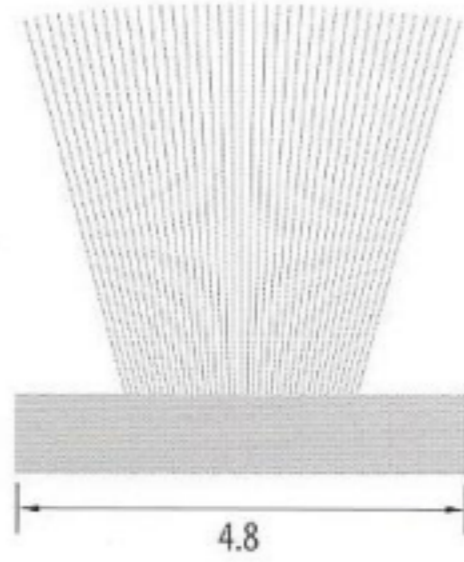

### Standard Pile

PRODUCT CODE	COLOUR	BASE	HEIGHT	COIL LENGTH
RP048-350GS01	Grey	4.8mm	3.5mm	800m
RP048-550GS01	Grey	4.8mm	5.5mm	500m
RP048-600GS01	Grey	4.8mm	6.0mm	450m
RP048-800GS01	Grey	4.8mm	8.0mm	300m
RP048-950GS01	Grey	4.8mm	9.5mm	225m
RP048-100GS01	Grey	4.8mm	10.0mm	200m
RP048-110GS01	Grey	4.8mm	11.0mm	175m

PRODUCT CODE	COLOUR	BASE	HEIGHT	COIL LENGTH
RP067-500GS01	Grey	6.7mm	5.0mm	425m
RP067-700GS01	Grey	6.7mm	7.0mm	250m
RP067-100GS01	Grey	6.7mm	10.0mm	200m

#### SELF-ADHESIVE BACKED PILE