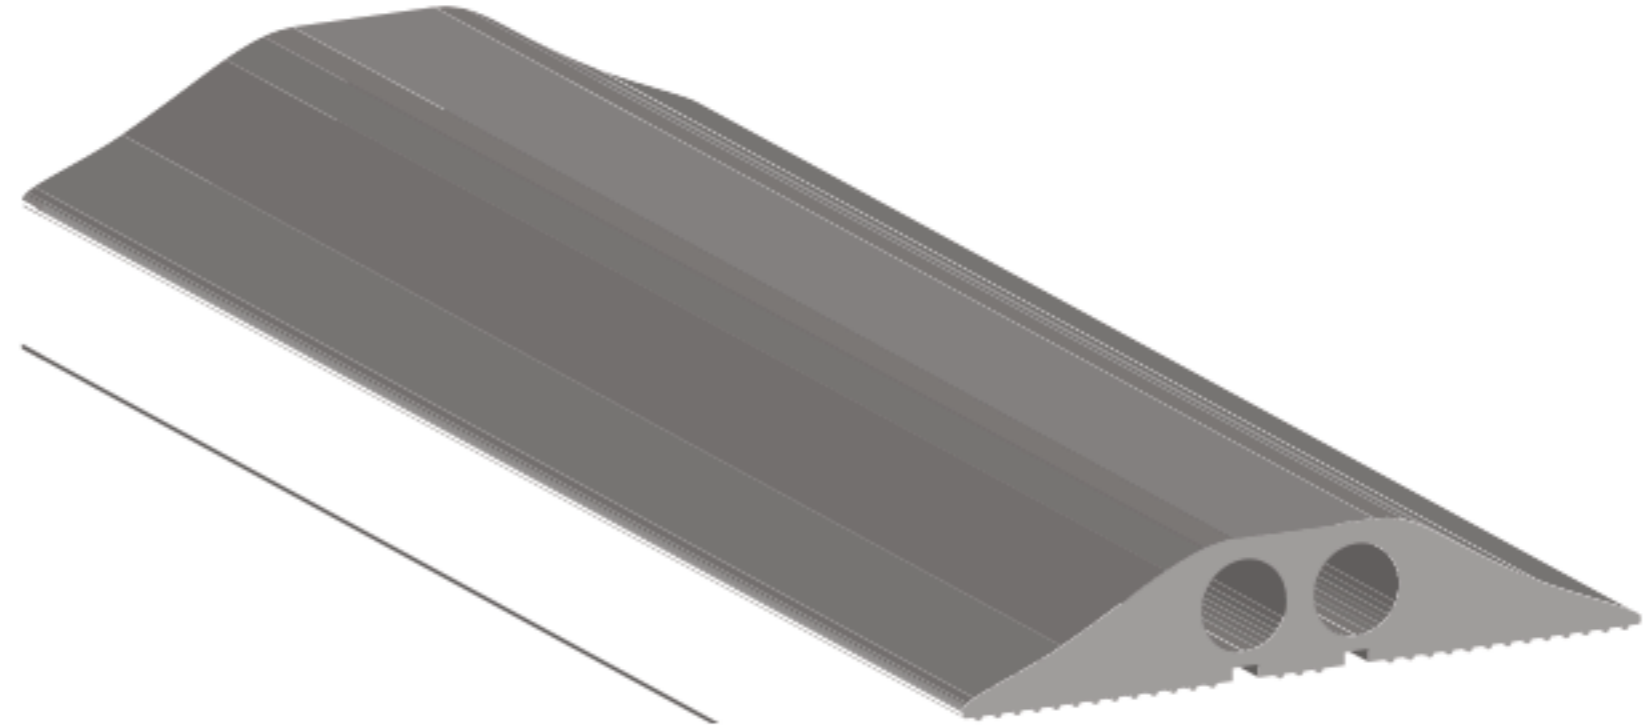

Easy Lay Cable Protector Profiles

Colour options: bodies available in **Black**, **Grey** or **Beige**

Coil lengths: available in 9m lengths

RC-ELCP-S		
		
Width (mm)	Height (mm)	Inner Channel (mm)
68	11	14 X 8
Cable Protector Length: 9m		

RC-ELCP-B		
		
Width (mm)	Height (mm)	Inner Channel (mm)
83	14	30 X 10
Cable Protector Length: 9m		

RC-ELCP-C		
		
Width (mm)	Height (mm)	Inner Channel (mm)
88	17	13 Dia.
Cable Protector Length: 9m		

Easy Lay Cable Protector Profiles

Colour options: bodies available in **Black**, **Grey** or **Beige**

Coil lengths: available in 9m lengths

RC-ELCP-D		
		
Width (mm)	Height (mm)	Inner Channel (mm)
83	16	11 Dia.
Cable Protector Length: 9m		