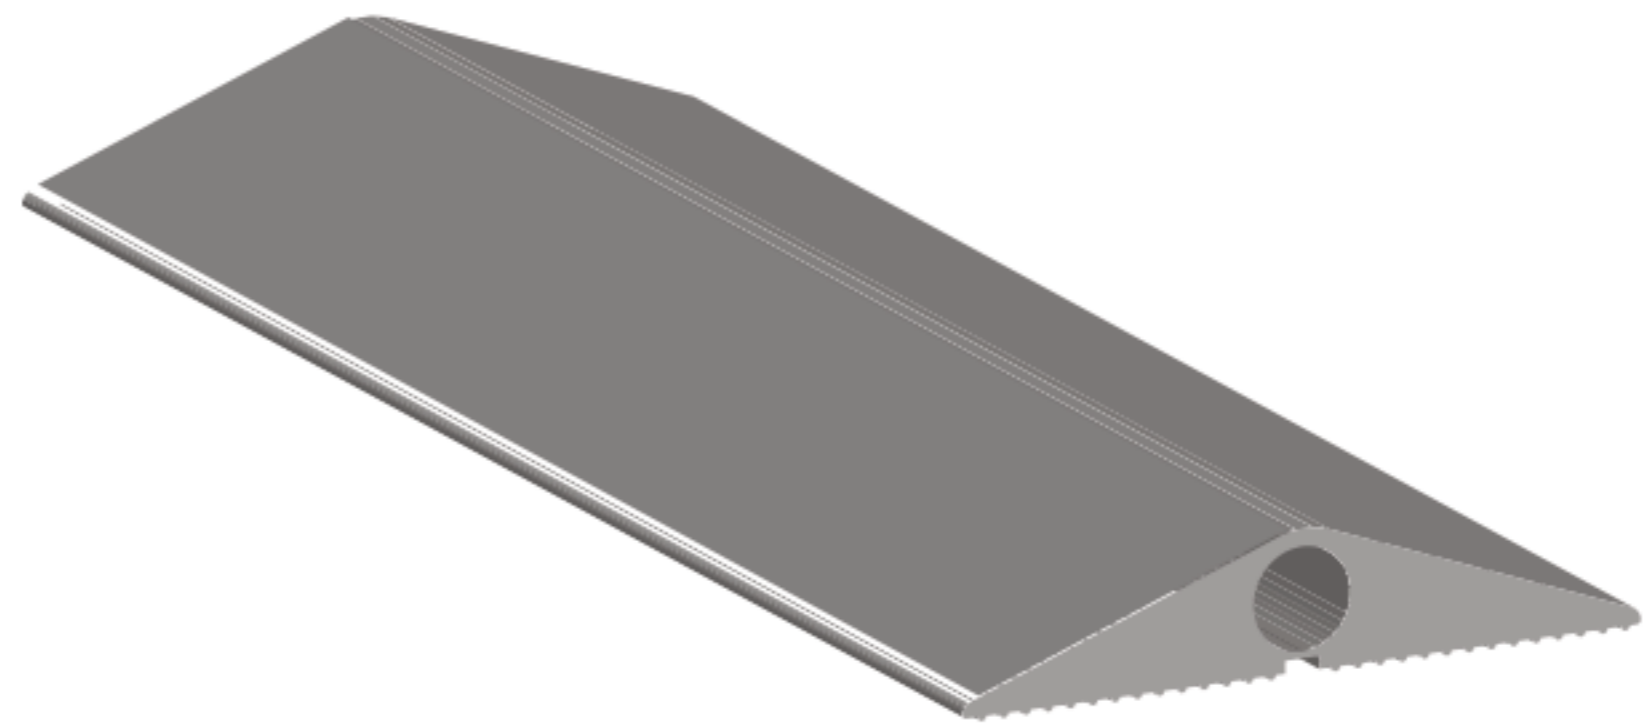

RC-ELCP-E		
Width (mm)	Height (mm)	Inner Channel (mm)
73	14	11 Dia.
Cable Protector Length: 9m