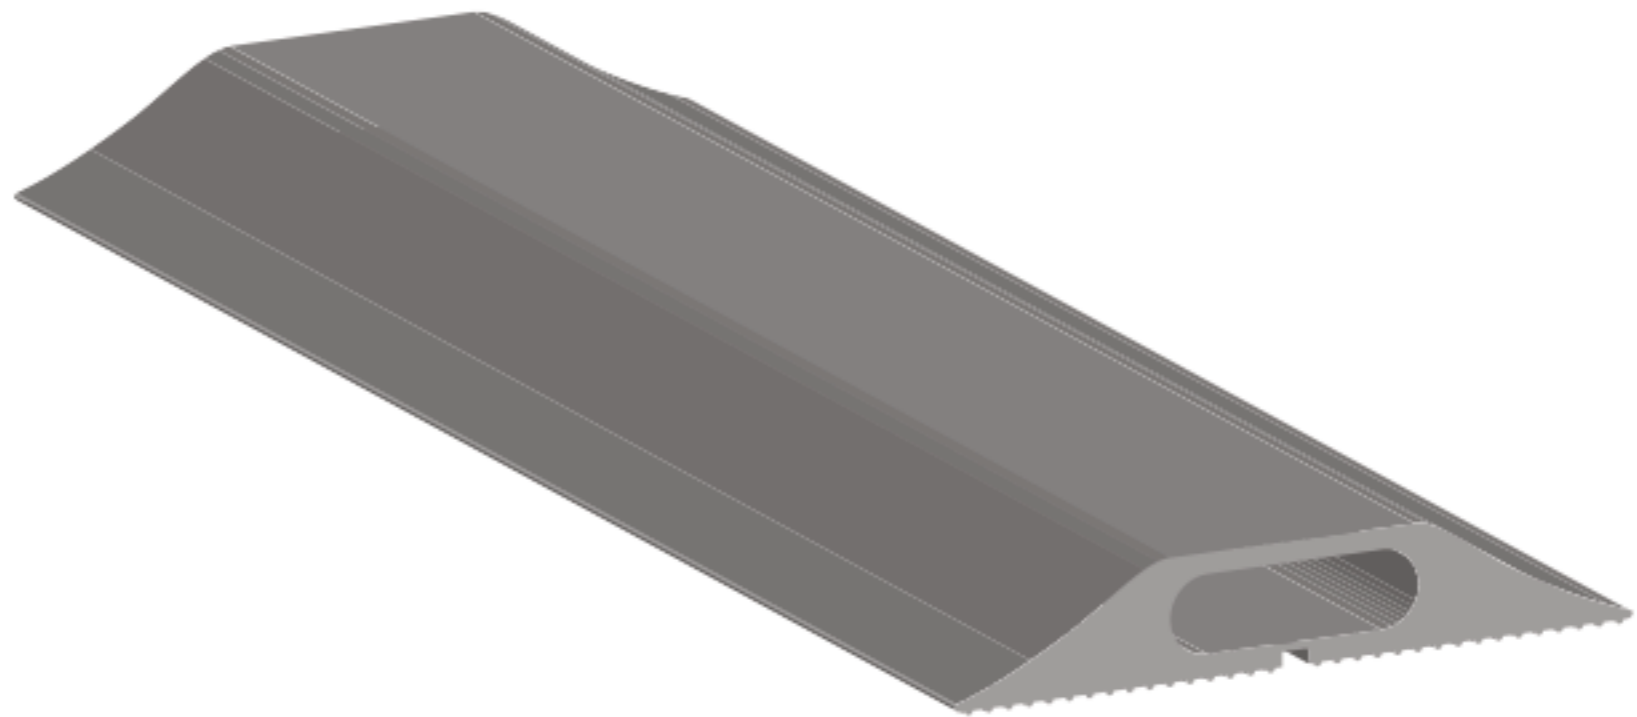

Easy Lay Cable Protector Profiles

Colour options: bodies available in **Black**, **Grey** or **Beige**

Coil lengths: available in 9m lengths

RC-ELCP-S		
		
Width (mm)	Height (mm)	Inner Channel (mm)
68	11	14 X 8
Cable Protector Length: 9m		

RC-ELCP-B		
		
Width (mm)	Height (mm)	Inner Channel (mm)
83	14	30 X 10
Cable Protector Length: 9m		

RC-ELCP-C		
		
Width (mm)	Height (mm)	Inner Channel (mm)
88	17	13 Dia.
Cable Protector Length: 9m		

Easy Lay Cable Protector Profiles

Colour options: bodies available in **Black**, **Grey** or **Beige**

Coil lengths: available in 9m lengths

RC-ELCP-D		
		
Width (mm)	Height (mm)	Inner Channel (mm)
83	16	11 Dia.
Cable Protector Length: 9m		