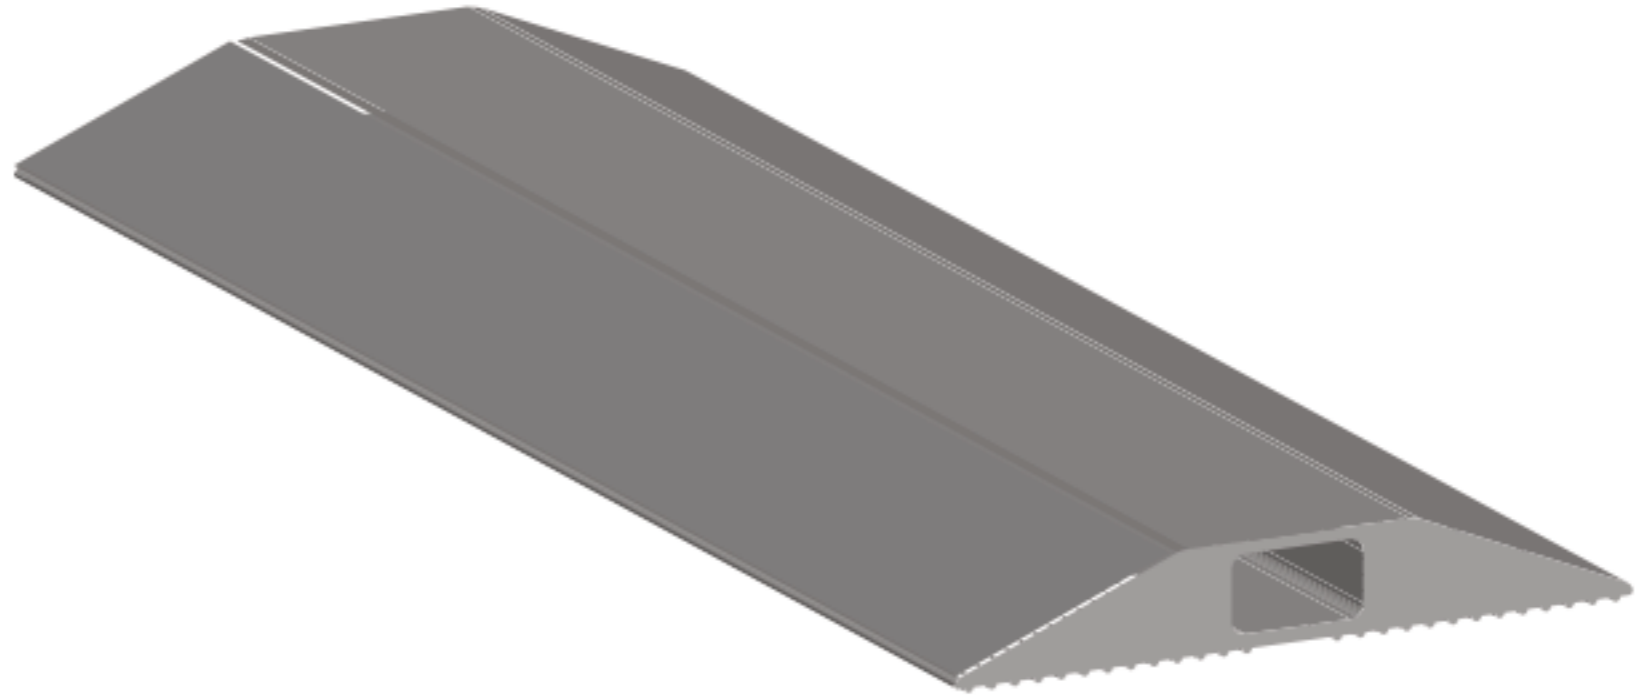

Easy Lay Cable Protector Profiles

Colour options: bodies available in **Black**, **Grey** or **Beige**

Coil lengths: available in 9m lengths

RC-ELCP-S		
		
Width (mm)	Height (mm)	Inner Channel (mm)
68	11	14 X 8
Cable Protector Length: 9m		

RC-ELCP-B		
		
Width (mm)	Height (mm)	Inner Channel (mm)
83	14	30 X 10
Cable Protector Length: 9m		

RC-ELCP-C		
		
Width (mm)	Height (mm)	Inner Channel (mm)
88	17	13 Dia.
Cable Protector Length: 9m		

Easy Lay Cable Protector Profiles

Colour options: bodies available in **Black**, **Grey** or **Beige**

Coil lengths: available in 9m lengths

RC-ELCP-D		
		
Width (mm)	Height (mm)	Inner Channel (mm)
83	16	11 Dia.
Cable Protector Length: 9m		